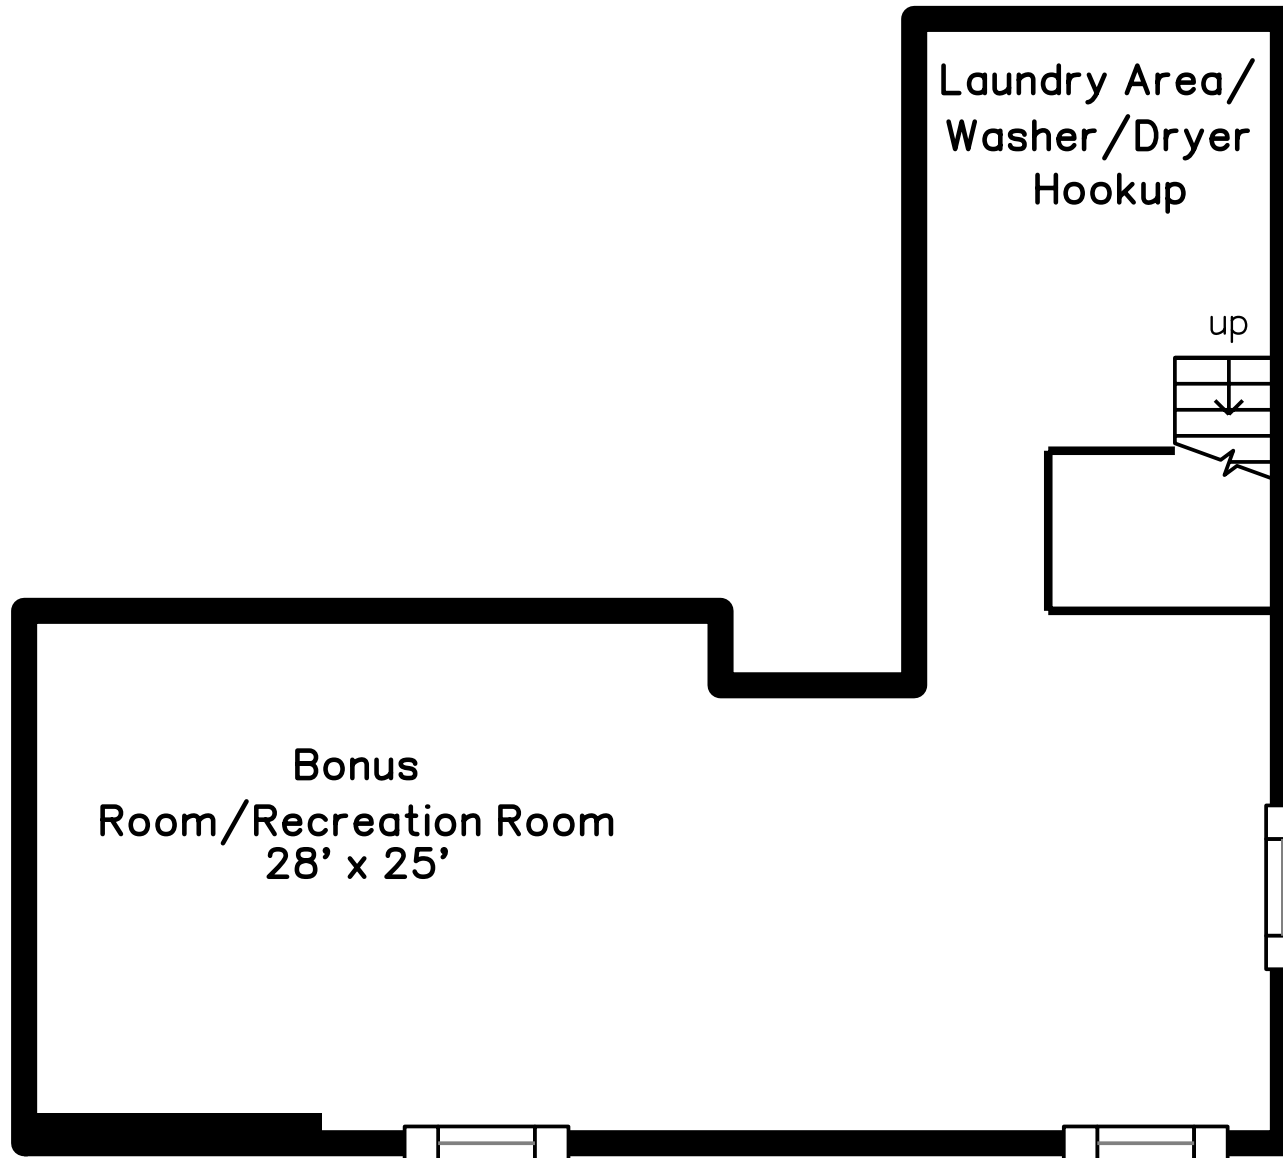

# Basement

35 Bay State Rd  
Quincy, MA 02171

PicturePlan by  vis-home

Measurements may not be 100% accurate.  
Floor plans are provided for convenience only.  
Room sizes are not used to calculate area.

# Basement

Outside

Foyer

Living Room

Living Room

Kitchen

Bedroom

Bedroom

Bathroom

Dining Room

Bonus Room