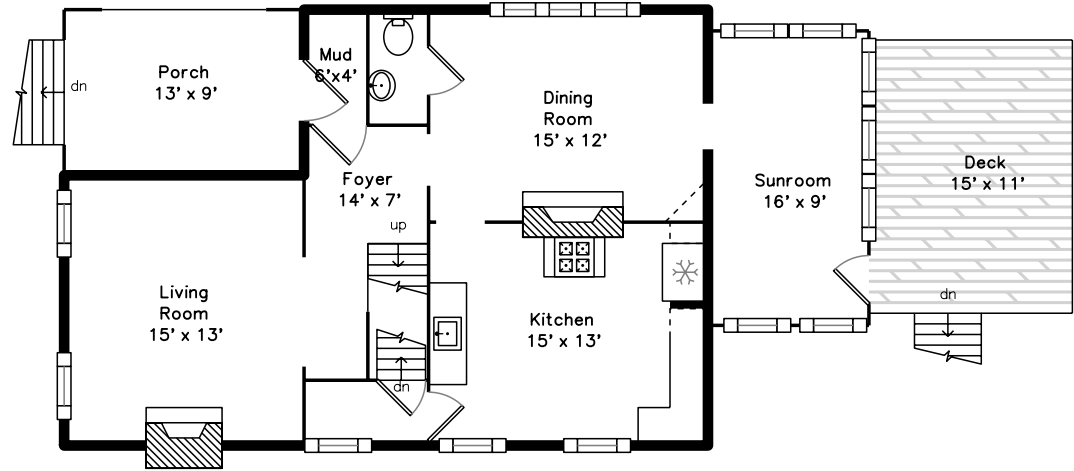

Top

Main

Upper

Basement

32 2nd St
Medford, MA 02155
PicturePlan by vis-home

Measurements may not be 100% accurate.
Floor plans are provided for convenience only.
Room sizes are not used to calculate area.

Top

Upper

Main

Basement

Outside

Outside

Back

Living Room

Living Room

Dining Room

Dining Room

Kitchen

Kitchen

Sunroom

Deck

Bedroom

Bedroom

Bedroom

Bedroom

Bathroom

Bonus Room

Bonus Room