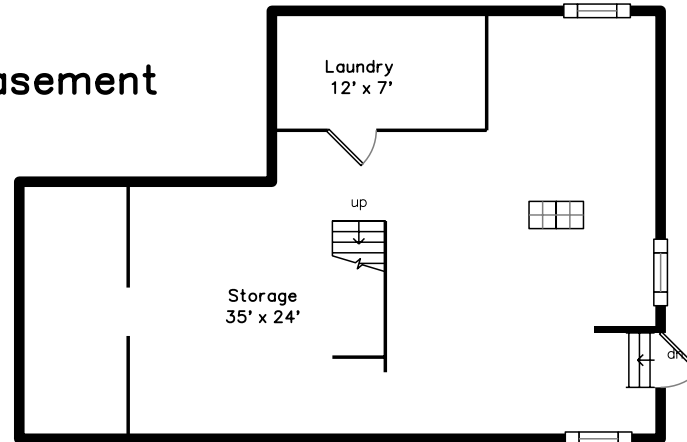

Top

Main

Upper

Basement

32 2nd St
Medford, MA 02155
PicturePlan by vis-home

Measurements may not be 100% accurate.
Floor plans are provided for convenience only.
Room sizes are not used to calculate area.

Top

Upper

Main

Basement

Outside

Outside

Back

Living Room

Living Room

Dining Room

Dining Room

Kitchen

Kitchen

Sunroom

Deck

Bedroom

Bedroom

Bedroom

Bedroom

Bathroom

Bonus Room

Bonus Room