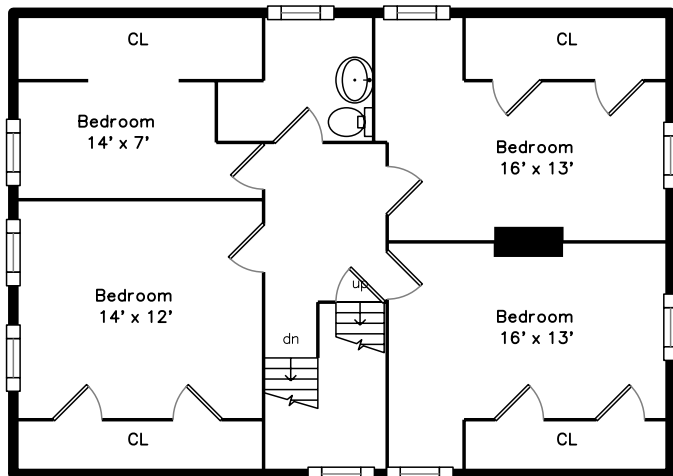

Top

Main

Upper

Basement

32 2nd St
Medford, MA 02155
PicturePlan by vis-home

Measurements may not be 100% accurate.
Floor plans are provided for convenience only.
Room sizes are not used to calculate area.

Top

Upper

Main

Basement

Outside

Outside

Back

Living Room

Living Room

Dining Room

Dining Room

Kitchen

Kitchen

Sunroom

Deck

Bedroom

Bedroom

Bedroom

Bedroom

Bathroom

Bonus Room

Bonus Room