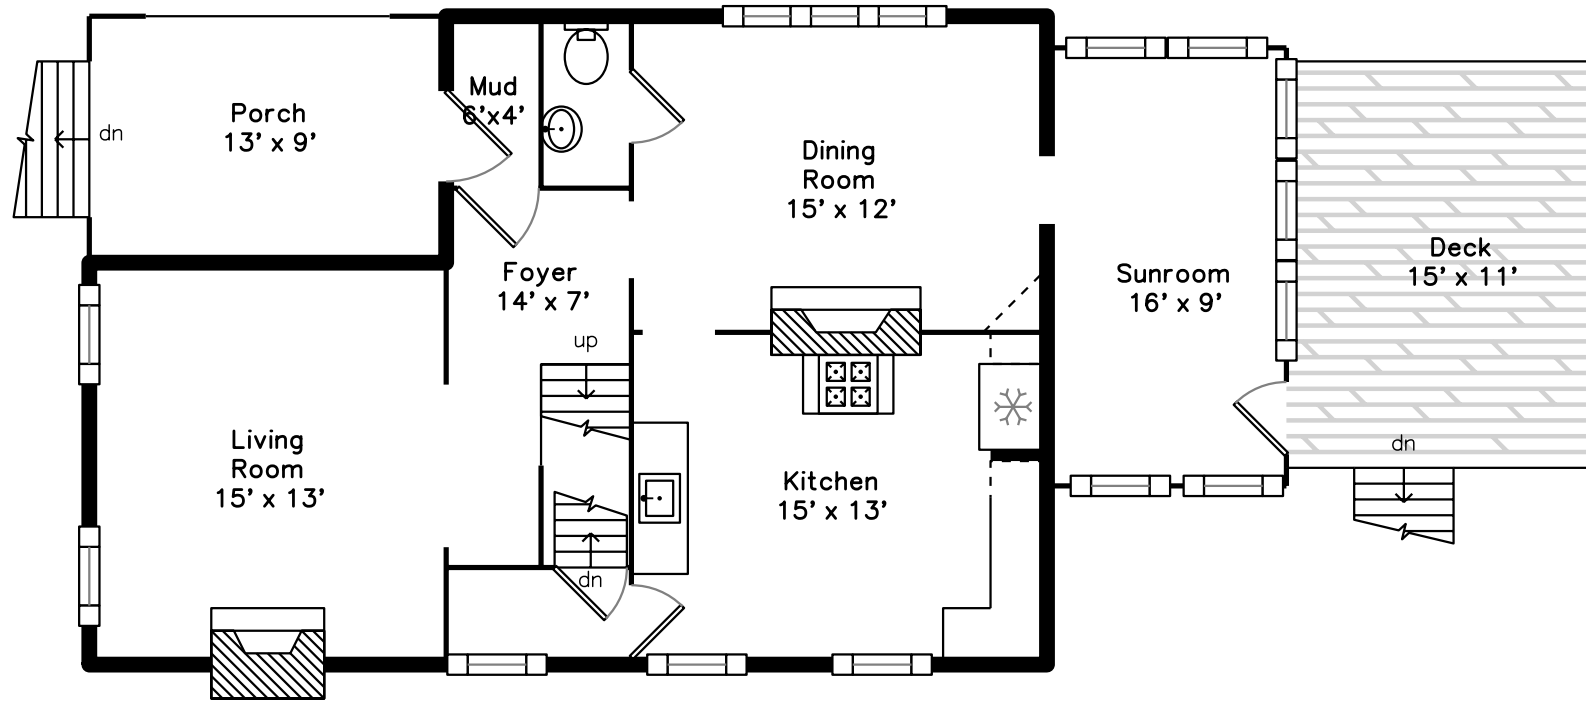

Top

Main

Upper

Basement

32 2nd St
Medford, MA 02155
PicturePlan by vis-home

Measurements may not be 100% accurate.
Floor plans are provided for convenience only.
Room sizes are not used to calculate area.

Top

Upper

Main

Basement

Outside

Outside

Back

Living Room

Living Room

Dining Room

Dining Room

Kitchen

Kitchen

Sunroom

Deck

Bedroom

Bedroom

Bedroom

Bedroom

Bathroom

Bonus Room

Bonus Room