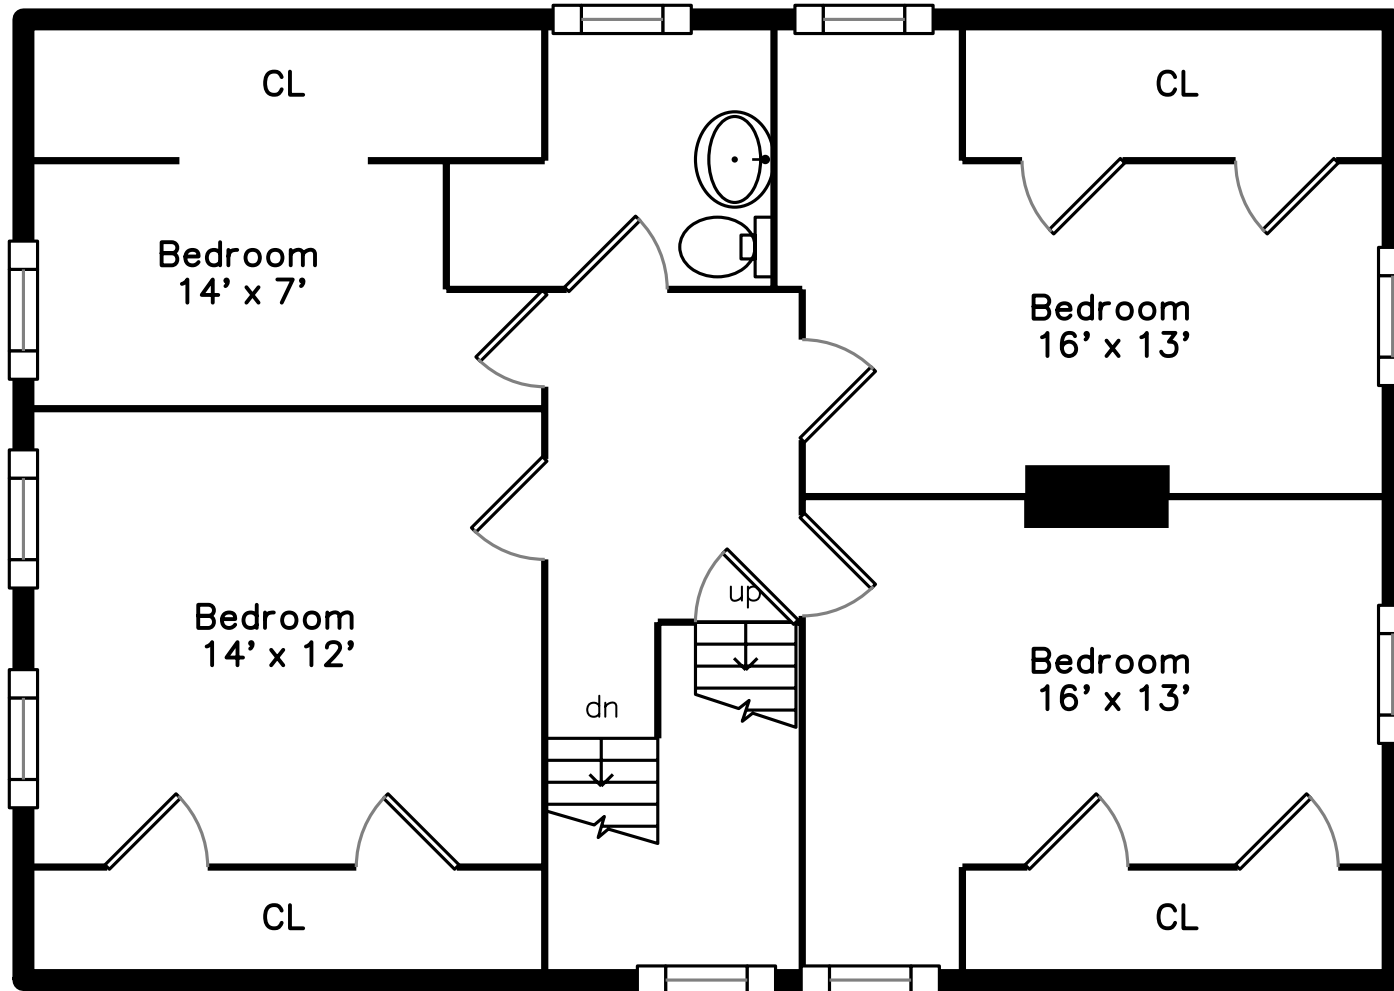

Top

Main

Upper

Basement

32 2nd St
Medford, MA 02155
PicturePlan by vis-home

Measurements may not be 100% accurate.
Floor plans are provided for convenience only.
Room sizes are not used to calculate area.

Top

Upper

Main

Basement

Outside

Outside

Back

Living Room

Living Room

Dining Room

Dining Room

Kitchen

Kitchen

Sunroom

Deck

Bedroom

Bedroom

Bedroom

Bedroom

Bathroom

Bonus Room

Bonus Room