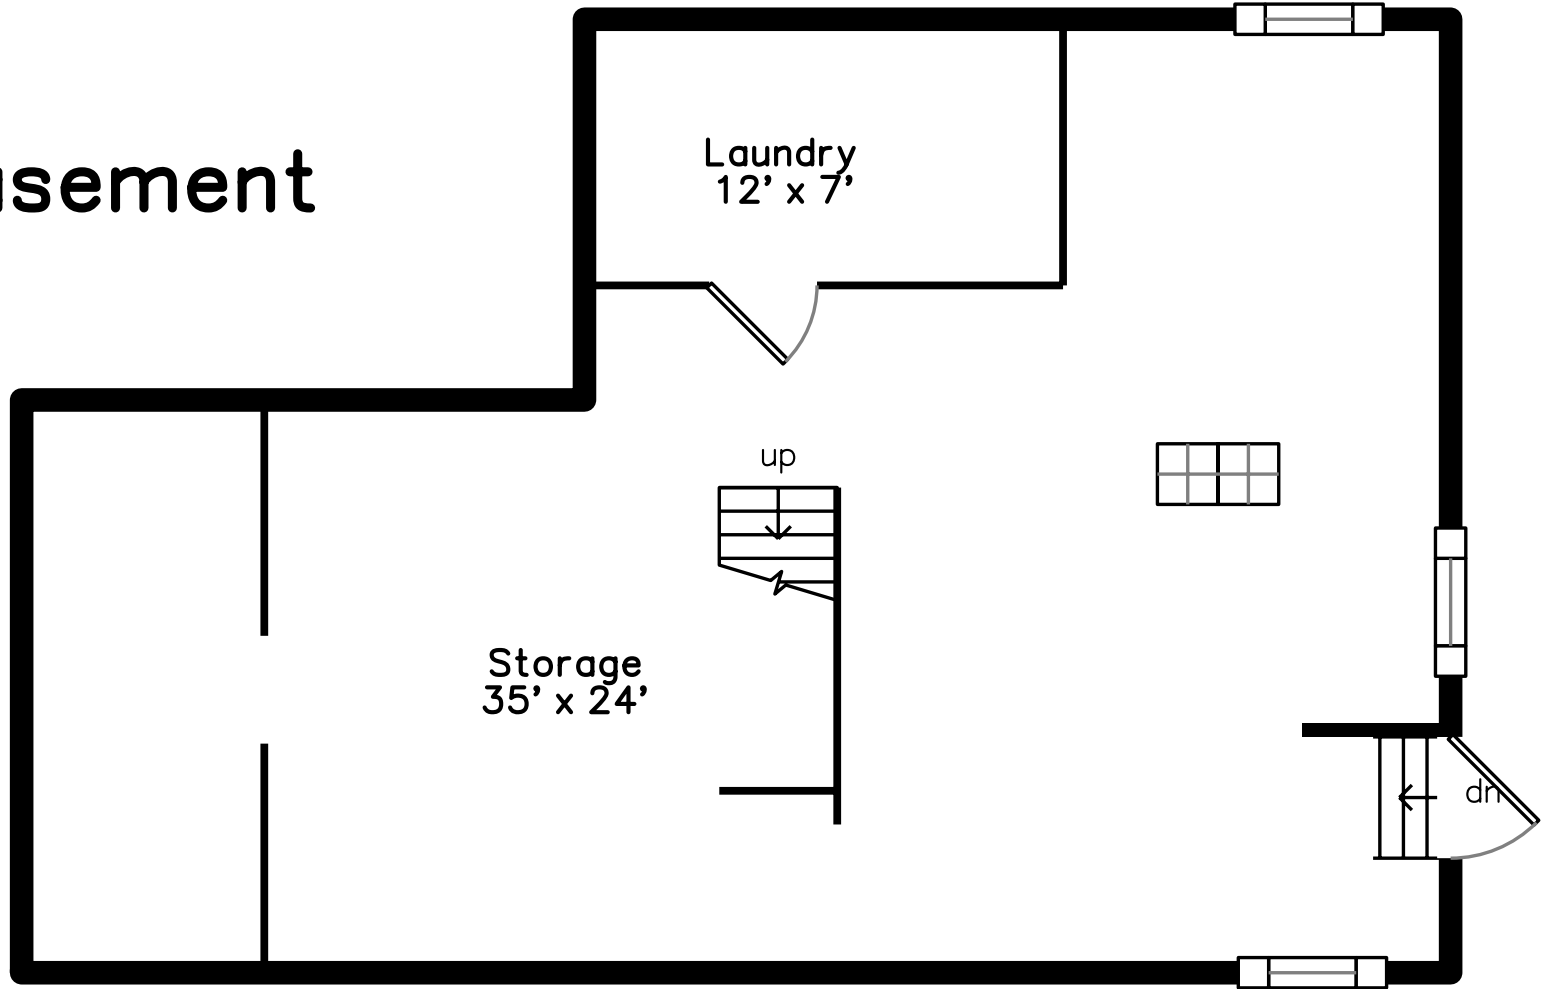

Top

Main

Upper

Basement

32 2nd St
Medford, MA 02155
PicturePlan by vis-home

Measurements may not be 100% accurate.
Floor plans are provided for convenience only.
Room sizes are not used to calculate area.

Top

Upper

Main

Basement

Outside

Outside

Back

Living Room

Living Room

Dining Room

Dining Room

Kitchen

Kitchen

Sunroom

Deck

Bedroom

Bedroom

Bedroom

Bedroom

Bathroom

Bonus Room

Bonus Room