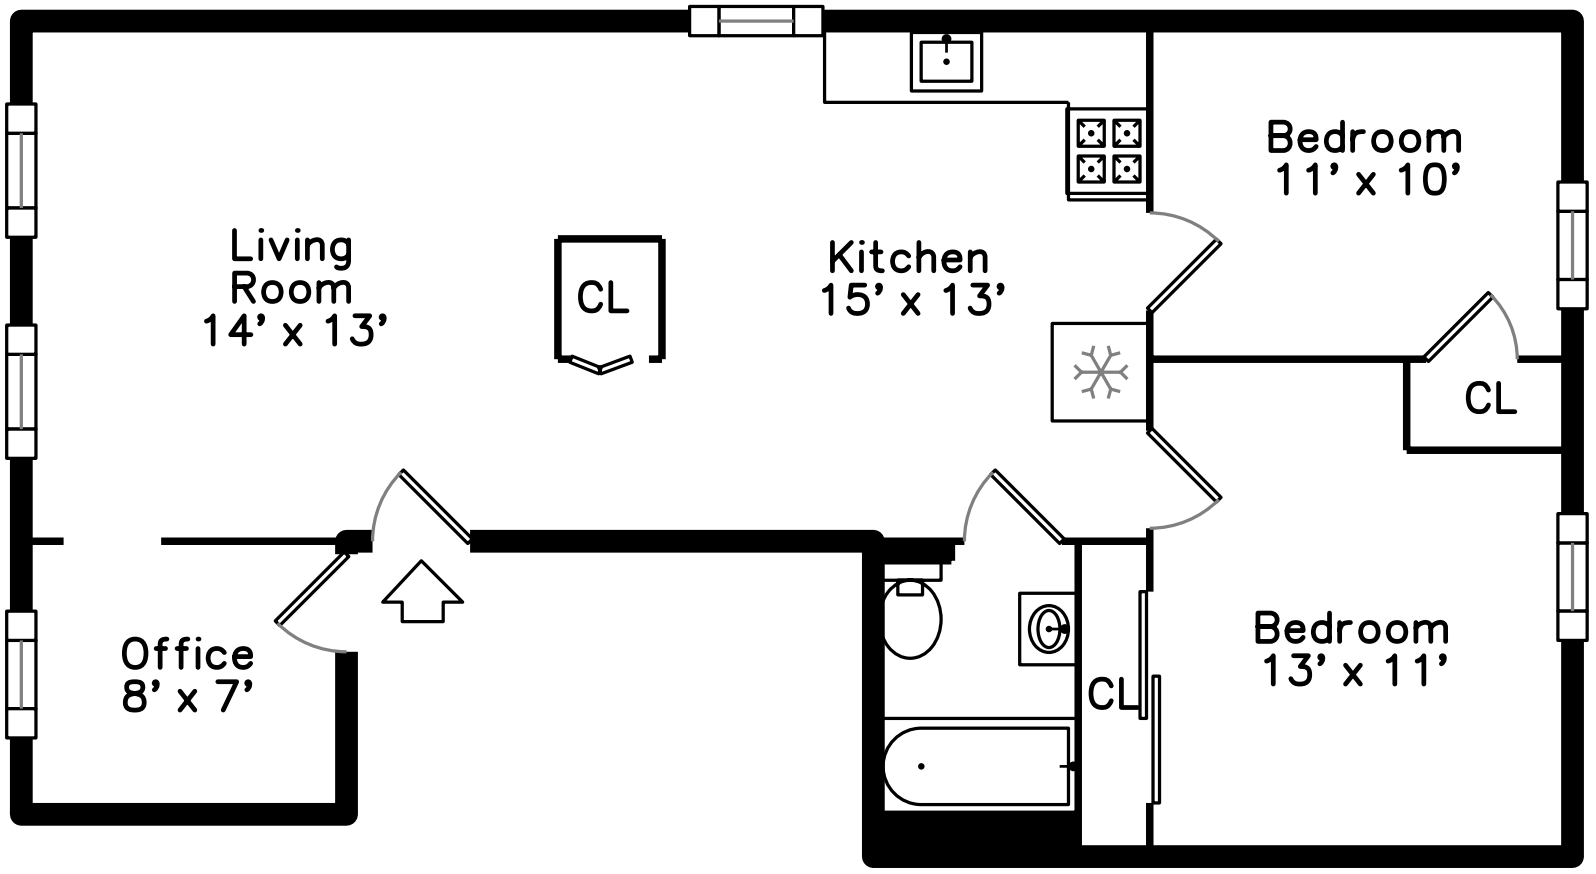

Top

Upper

Main

200 Norfolk Ave
Boston, MA 02119

PicturePlan by  vis-home

Measurements may not be 100% accurate.
Floor plans are provided for convenience only.
Room sizes are not used to calculate area.

Top

Upper

Main

Outside

Outside

Outside

Backyard

Living Room

Living Room

Kitchen

Kitchen

Bedroom

Bedroom

Bathroom

Living Room

Living Room

Kitchen

Kitchen

Bedroom

Bedroom

Bedroom

Office

Bathroom

Living Room

Living Room

Kitchen