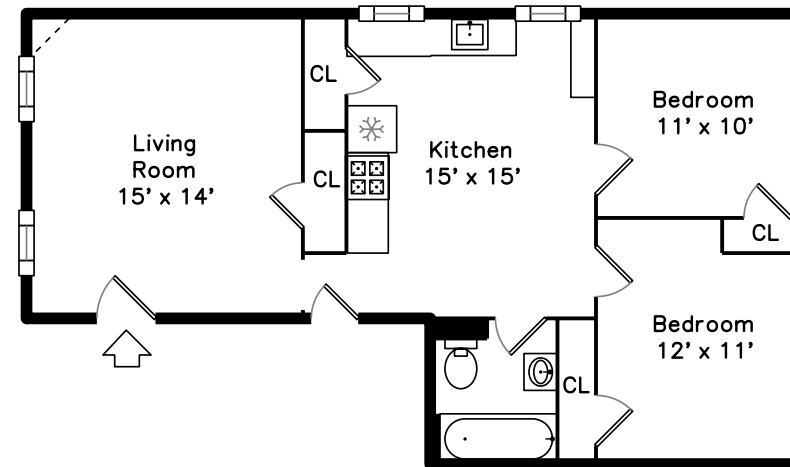

Top

Upper

Main

200 Norfolk Ave
Boston, MA 02119

PicturePlan by  vis-home

Measurements may not be 100% accurate.
Floor plans are provided for convenience only.
Room sizes are not used to calculate area.

Top

Upper

Main

Outside

Outside

Outside

Backyard

Living Room

Living Room

Kitchen

Kitchen

Bedroom

Bedroom

Bathroom

Living Room

Living Room

Kitchen

Kitchen

Bedroom

Bedroom

Bedroom

Office

Bathroom

Living Room

Living Room

Kitchen