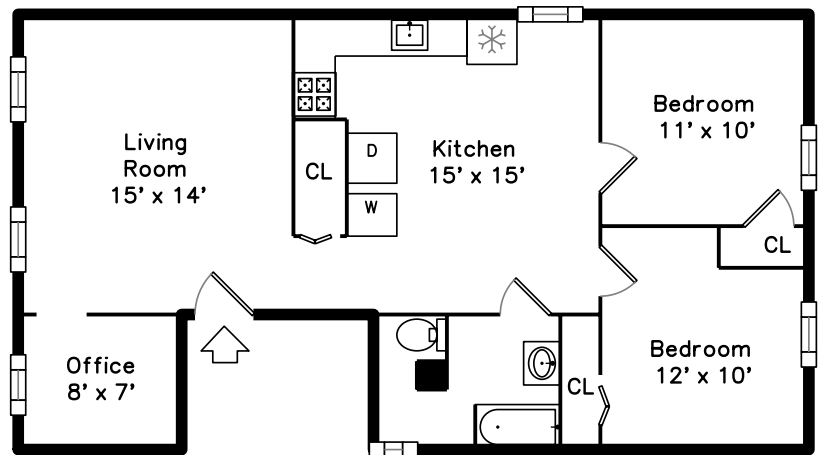

Top

Upper

Main

200 Norfolk Ave
Boston, MA 02119

PicturePlan by  vis-home

Measurements may not be 100% accurate.
Floor plans are provided for convenience only.
Room sizes are not used to calculate area.

Top

Upper

Main

Outside

Outside

Outside

Backyard

Living Room

Living Room

Kitchen

Kitchen

Bedroom

Bedroom

Bathroom

Living Room

Living Room

Kitchen

Kitchen

Bedroom

Bedroom

Bedroom

Office

Bathroom

Living Room

Living Room

Kitchen