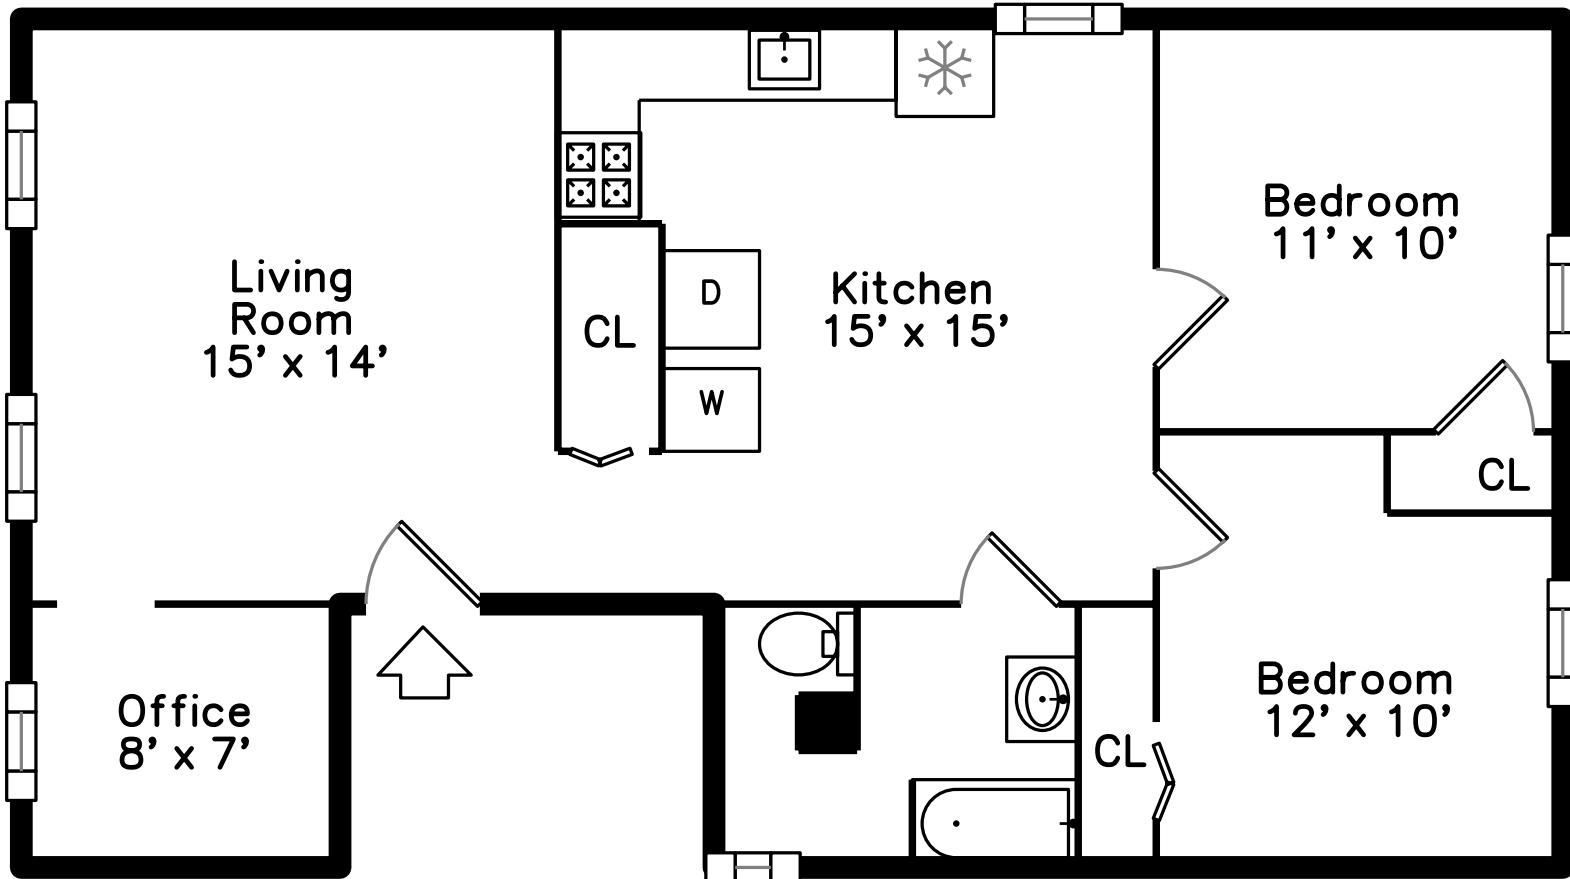

Top

Upper

Main

200 Norfolk Ave
Boston, MA 02119

PicturePlan by  vis-home

Measurements may not be 100% accurate.
Floor plans are provided for convenience only.
Room sizes are not used to calculate area.

Top

Upper

Main

Outside

Outside

Outside

Backyard

Living Room

Living Room

Kitchen

Kitchen

Bedroom

Bedroom

Bathroom

Living Room

Living Room

Kitchen

Kitchen

Bedroom

Bedroom

Bedroom

Office

Bathroom

Living Room

Living Room

Kitchen