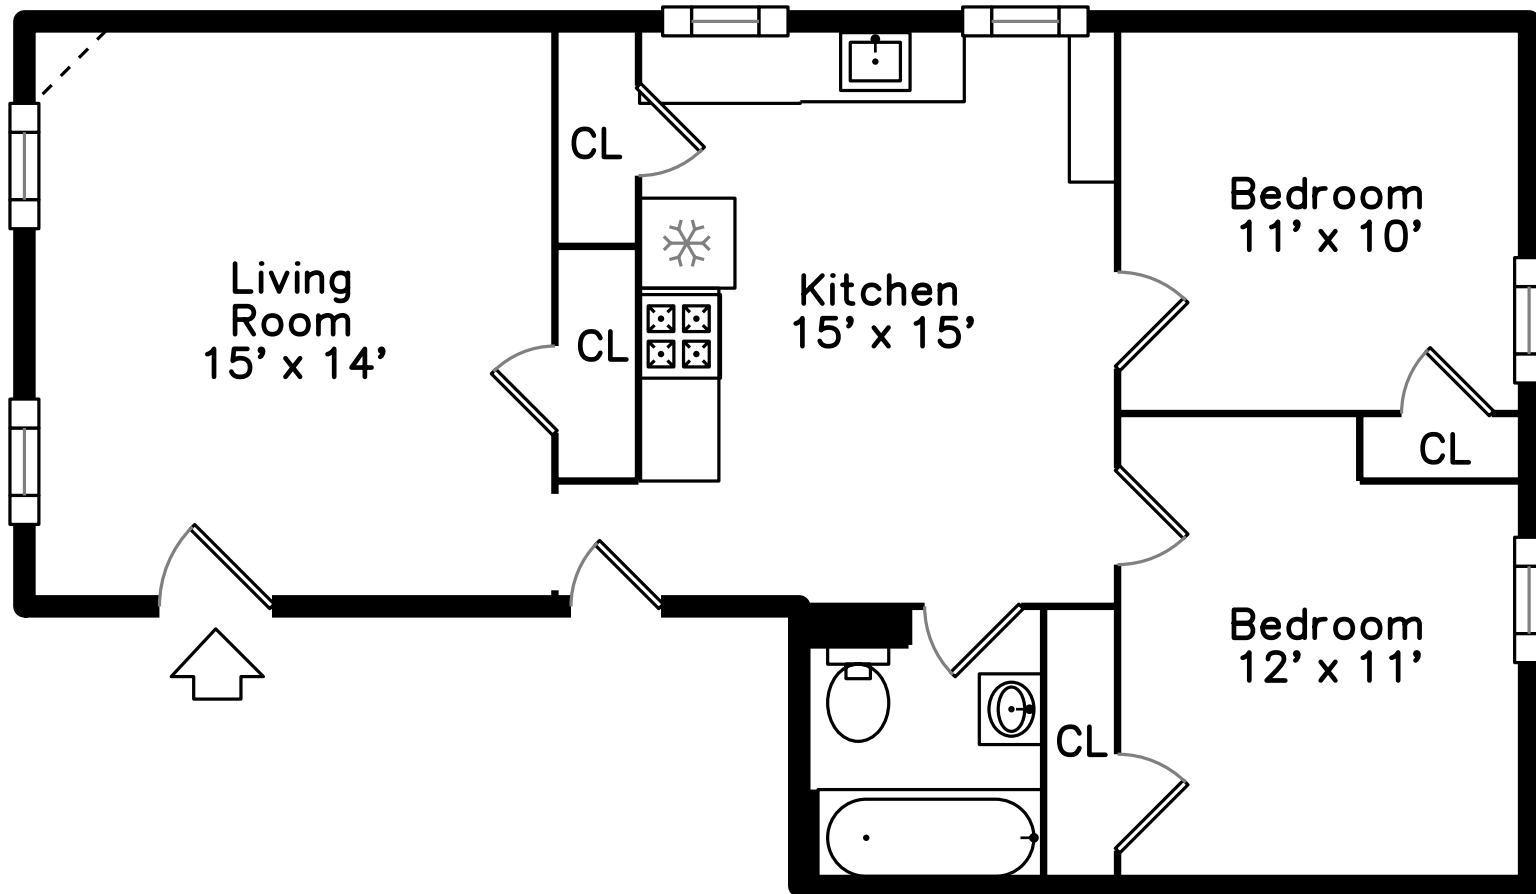

Top

Upper

Main

200 Norfolk Ave
Boston, MA 02119

PicturePlan by  vis-home

Measurements may not be 100% accurate.
Floor plans are provided for convenience only.
Room sizes are not used to calculate area.

Top

Upper

Main

Outside

Outside

Outside

Backyard

Living Room

Living Room

Kitchen

Kitchen

Bedroom

Bedroom

Bathroom

Living Room

Living Room

Kitchen

Kitchen

Bedroom

Bedroom

Bedroom

Office

Bathroom

Living Room

Living Room

Kitchen