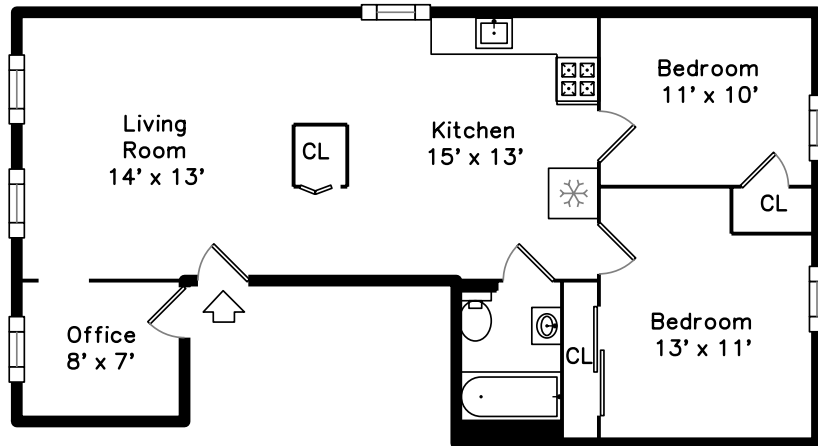

Top

Upper

Main

200 Norfolk Ave
Boston, MA 02119

PicturePlan by  vis-home

Measurements may not be 100% accurate.
Floor plans are provided for convenience only.
Room sizes are not used to calculate area.

Top

Upper

Main

Outside

Outside

Outside

Backyard

Living Room

Living Room

Kitchen

Kitchen

Bedroom

Bedroom

Bathroom

Living Room

Living Room

Kitchen

Kitchen

Bedroom

Bedroom

Bedroom

Office

Bathroom

Living Room

Living Room

Kitchen