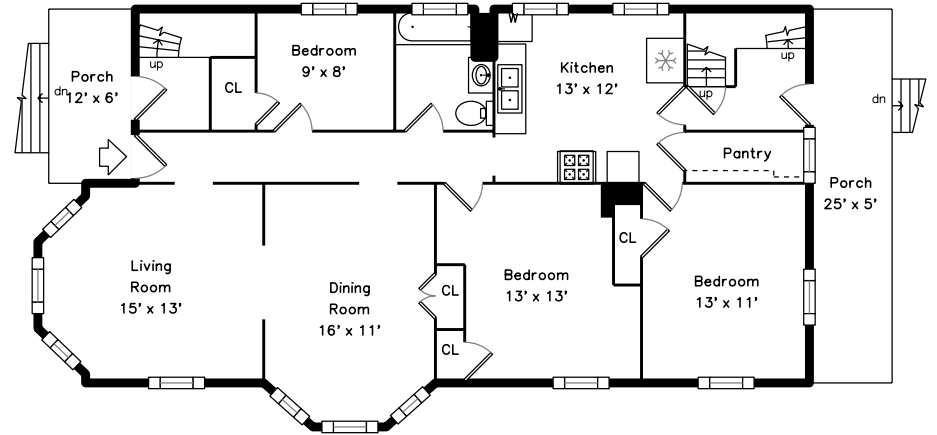

Top

Upper

Main

50-52 Beechwood Ave
Watertown, MA 02472

PicturePlan by  vis-home

Measurements may not be 100% accurate.
Floor plans are provided for convenience only.
Room sizes are not used to calculate area.

Bedroom

Bedroom

Bedroom

Bedroom

Bathroom

Porch

Living Room

Living Room

Dining Room

Dining Room

Kitchen

Kitchen

Kitchen

Pantry

Bedroom

Bedroom

Bonus Room

Porch

Bathroom

Porch

Storage