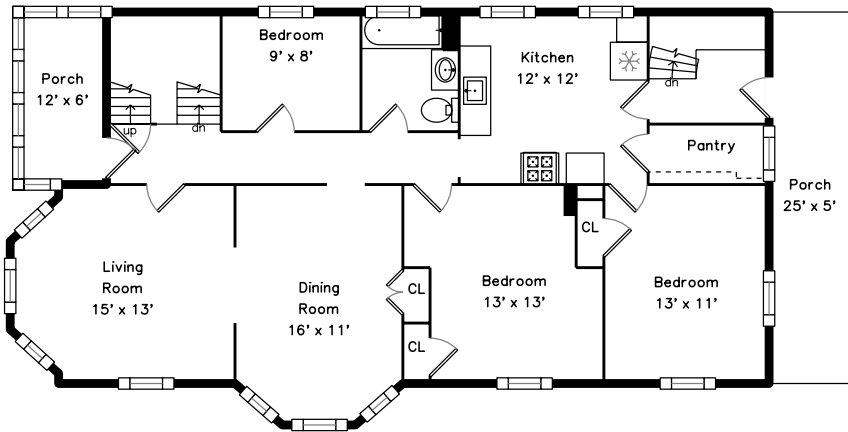

Top

Upper

Main

50-52 Beechwood Ave
Watertown, MA 02472

PicturePlan by  vis-home

Measurements may not be 100% accurate.
Floor plans are provided for convenience only.
Room sizes are not used to calculate area.

Bedroom

Bedroom

Bedroom

Bedroom

Bathroom

Porch

Living Room

Living Room

Dining Room

Dining Room

Kitchen

Kitchen

Kitchen

Pantry

Bedroom

Bedroom

Bonus Room

Porch

Bathroom

Porch

Storage