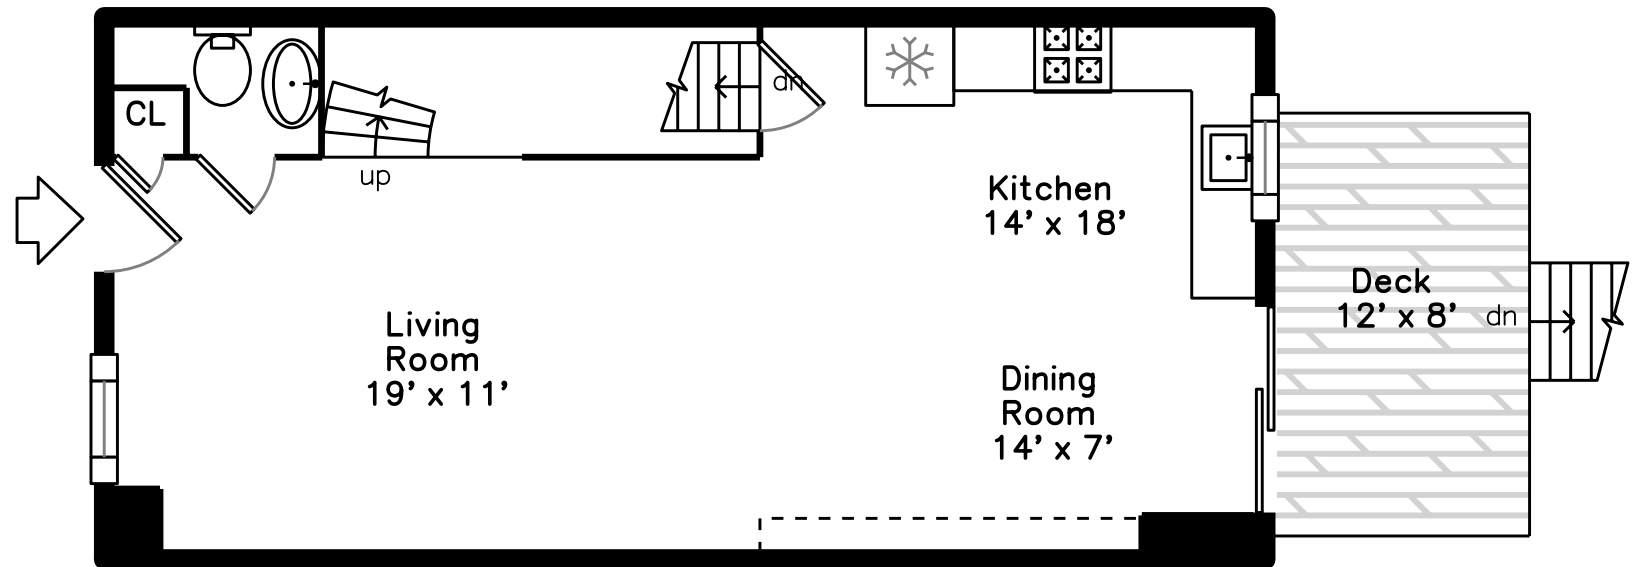

Top

Upper

Main

67 Grew Ave A
Boston, MA 02136

PicturePlan by  vis-home

Measurements may not be 100% accurate.
Floor plans are provided for convenience only.
Room sizes are not used to calculate area.

Top

Upper

Main

Outside

Back

Living Room

Living Room

Kitchen

Dining Area

Dining Room

Deck

Bedroom

Bedroom

Bedroom

Bathroom

Main Bedroom

Main Bedroom

Main Bathroom

Balcony