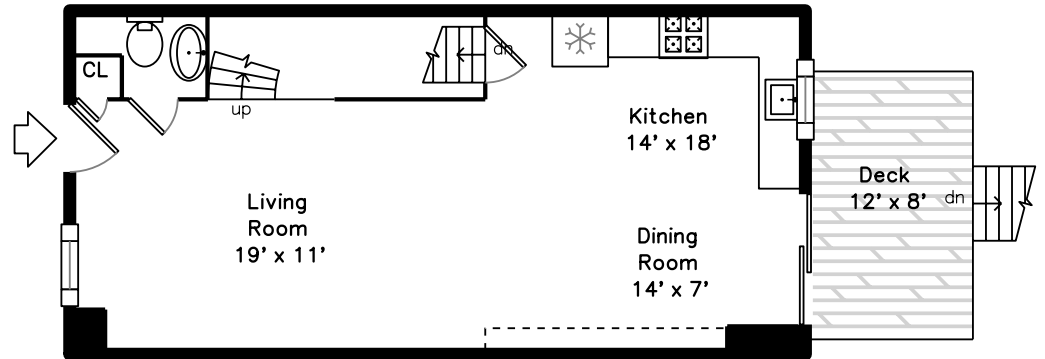

Top

Upper

Main

67 Grew Ave A
Boston, MA 02136

PicturePlan by  vis-home

Measurements may not be 100% accurate.
Floor plans are provided for convenience only.
Room sizes are not used to calculate area.

Top

Upper

Main

Outside

Back

Living Room

Living Room

Kitchen

Dining Area

Dining Room

Deck

Bedroom

Bedroom

Bedroom

Bathroom

Main Bedroom

Main Bedroom

Main Bathroom