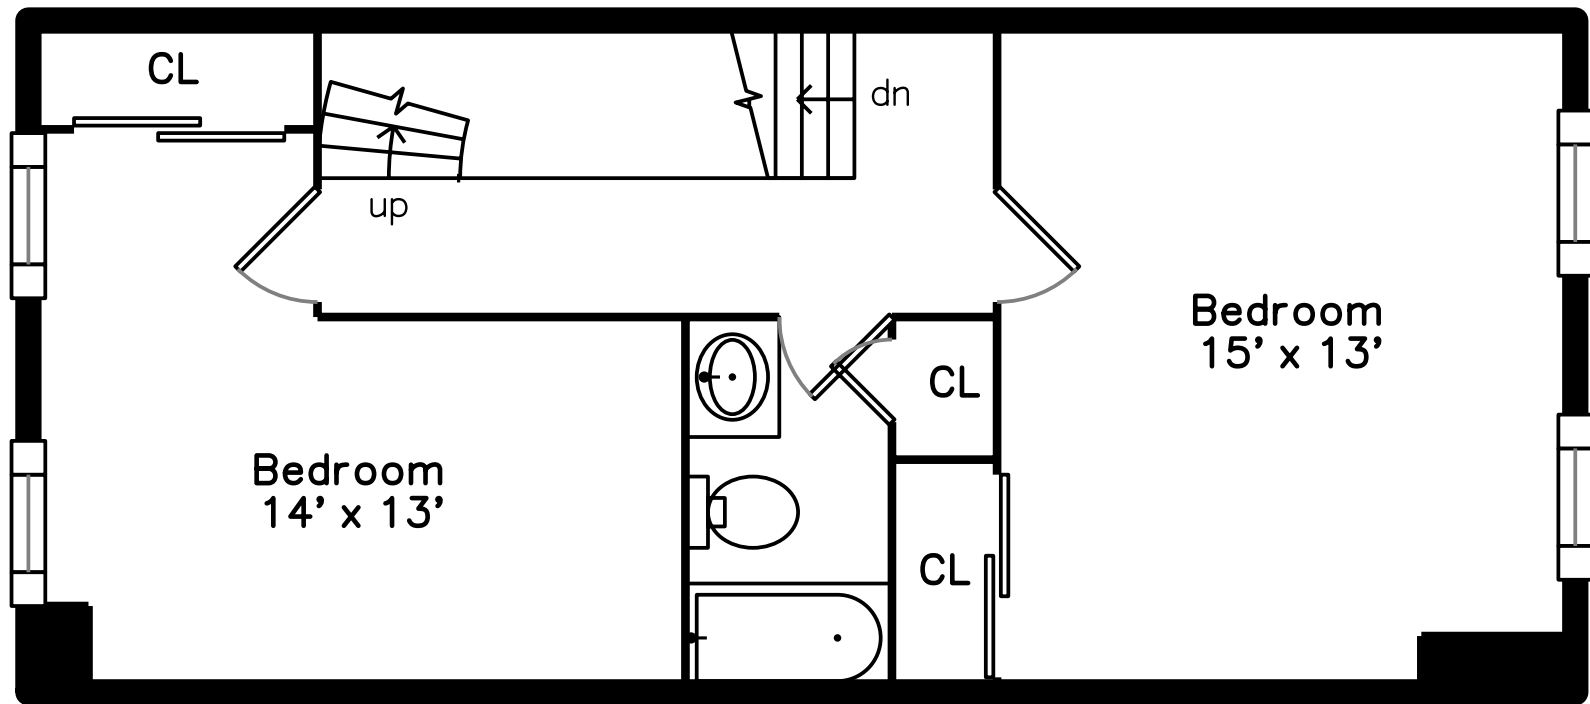

Top

Upper

Main

67 Grew Ave A
Boston, MA 02136

PicturePlan by  vis-home

Measurements may not be 100% accurate.
Floor plans are provided for convenience only.
Room sizes are not used to calculate area.

Top

Upper

Main

Outside

Back

Living Room

Living Room

Kitchen

Dining Area

Dining Room

Deck

Bedroom

Bedroom

Bedroom

Bathroom

Main Bedroom

Main Bedroom

Main Bathroom

Balcony