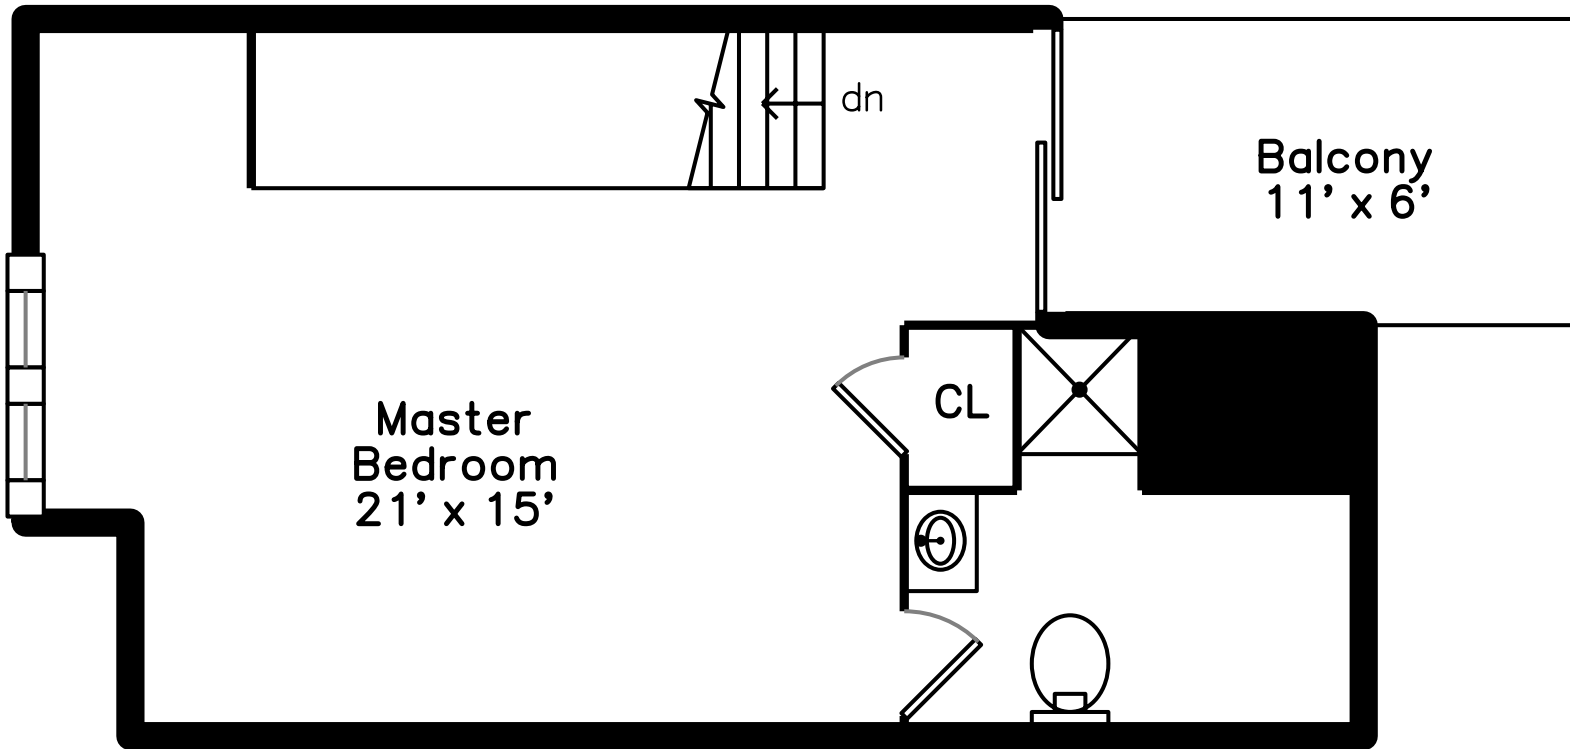

Top

Upper

Main

67 Grew Ave A
Boston, MA 02136

PicturePlan by  vis-home

Measurements may not be 100% accurate.
Floor plans are provided for convenience only.
Room sizes are not used to calculate area.

Top

Upper

Main

Outside

Back

Living Room

Living Room

Kitchen

Dining Area

Dining Room

Deck

Bedroom

Bedroom

Bedroom

Bathroom

Main Bedroom

Main Bedroom

Main Bathroom

Balcony