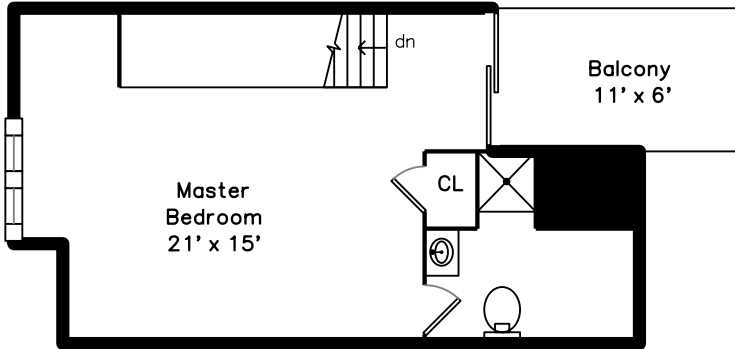

Top

Upper

Main

67 Grew Ave A
Boston, MA 02136

PicturePlan by  vis-home

Measurements may not be 100% accurate.
Floor plans are provided for convenience only.
Room sizes are not used to calculate area.

Top

Upper

Main

Outside

Back

Living Room

Living Room

Kitchen

Dining Area

Dining Room

Deck

Bedroom

Bedroom

Bedroom

Bathroom

Main Bedroom

Main Bedroom

Main Bathroom