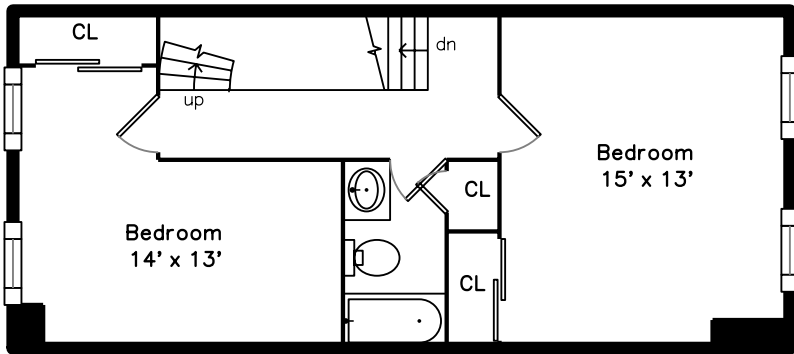

Top

Upper

Main

67 Grew Ave A
Boston, MA 02136

PicturePlan by  vis-home

Measurements may not be 100% accurate.
Floor plans are provided for convenience only.
Room sizes are not used to calculate area.

Top

Upper

Main

Outside

Back

Living Room

Living Room

Kitchen

Dining Area

Dining Room

Deck

Bedroom

Bedroom

Bedroom

Bathroom

Main Bedroom

Main Bedroom

Main Bathroom

Balcony