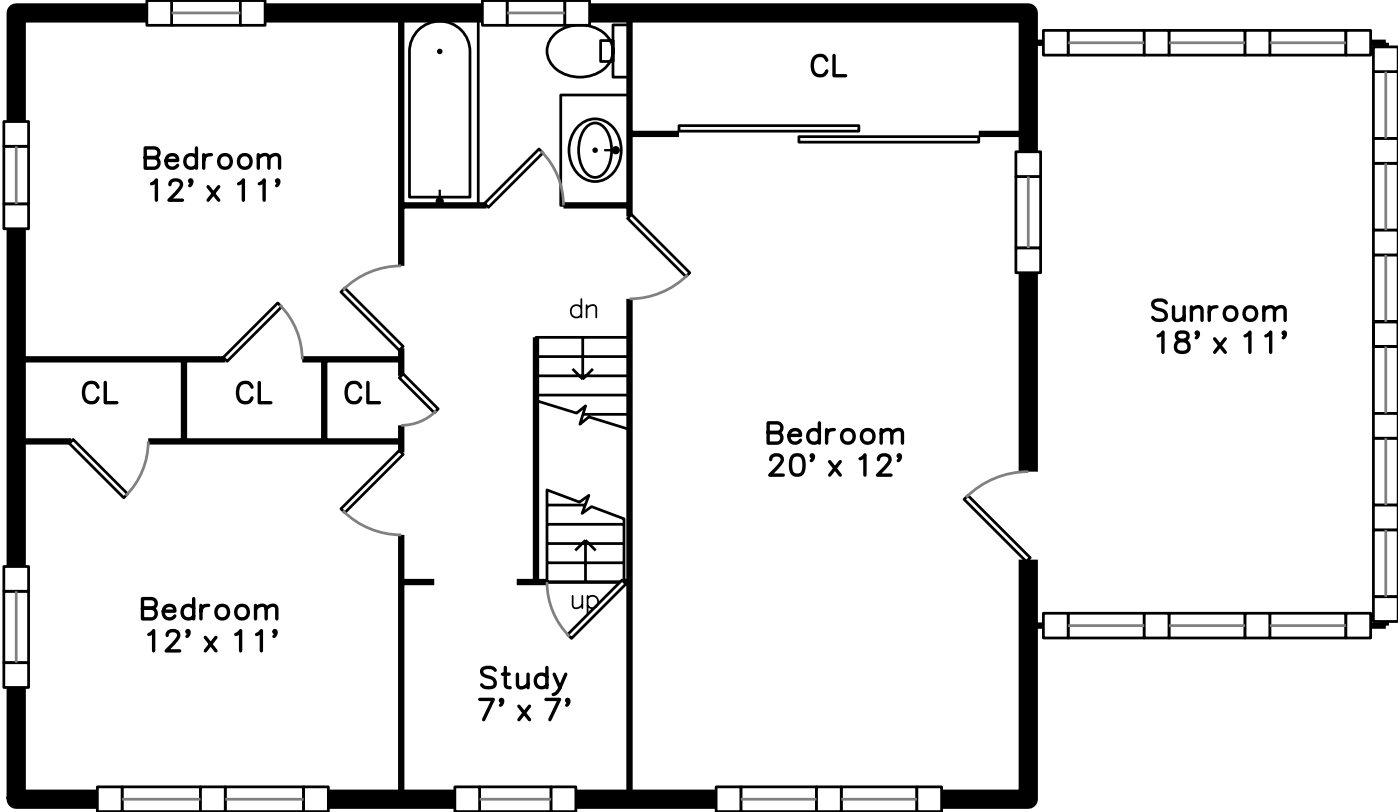

Top

Upper

Main

Garage

Lower

124 Lovell Rd
 Watertown, MA 02472
 PicturePlan by vis-home

Measurements may not be 100% accurate.
 Floor plans are provided for convenience only.
 Room sizes are not used to calculate area.

Top

Upper

Main

Lower

Garage

Outside

Outside

Outside

Living Room

Living Room

Living Room

Living Room

Dining Room

Dining Room

Kitchen

Kitchen

Kitchen

Kitchen

Kitchen

Family Room

Family Room

Family Room

Bathroom

Bedroom