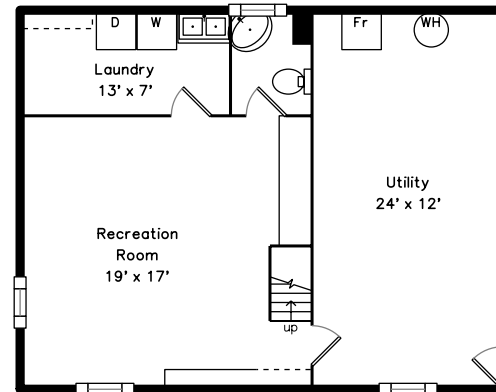

Top

Upper

Main

Garage

Lower

124 Lovell Rd
 Watertown, MA 02472
 PicturePlan by vis-home

Measurements may not be 100% accurate.
 Floor plans are provided for convenience only.
 Room sizes are not used to calculate area.

Top

Upper

Main

Lower

Garage

Outside

Outside

Outside

Living Room

Living Room

Living Room

Living Room

Dining Room

Dining Room

Kitchen

Kitchen

Kitchen

Kitchen

Kitchen

Family Room

Family Room

Family Room

Bathroom

Bedroom