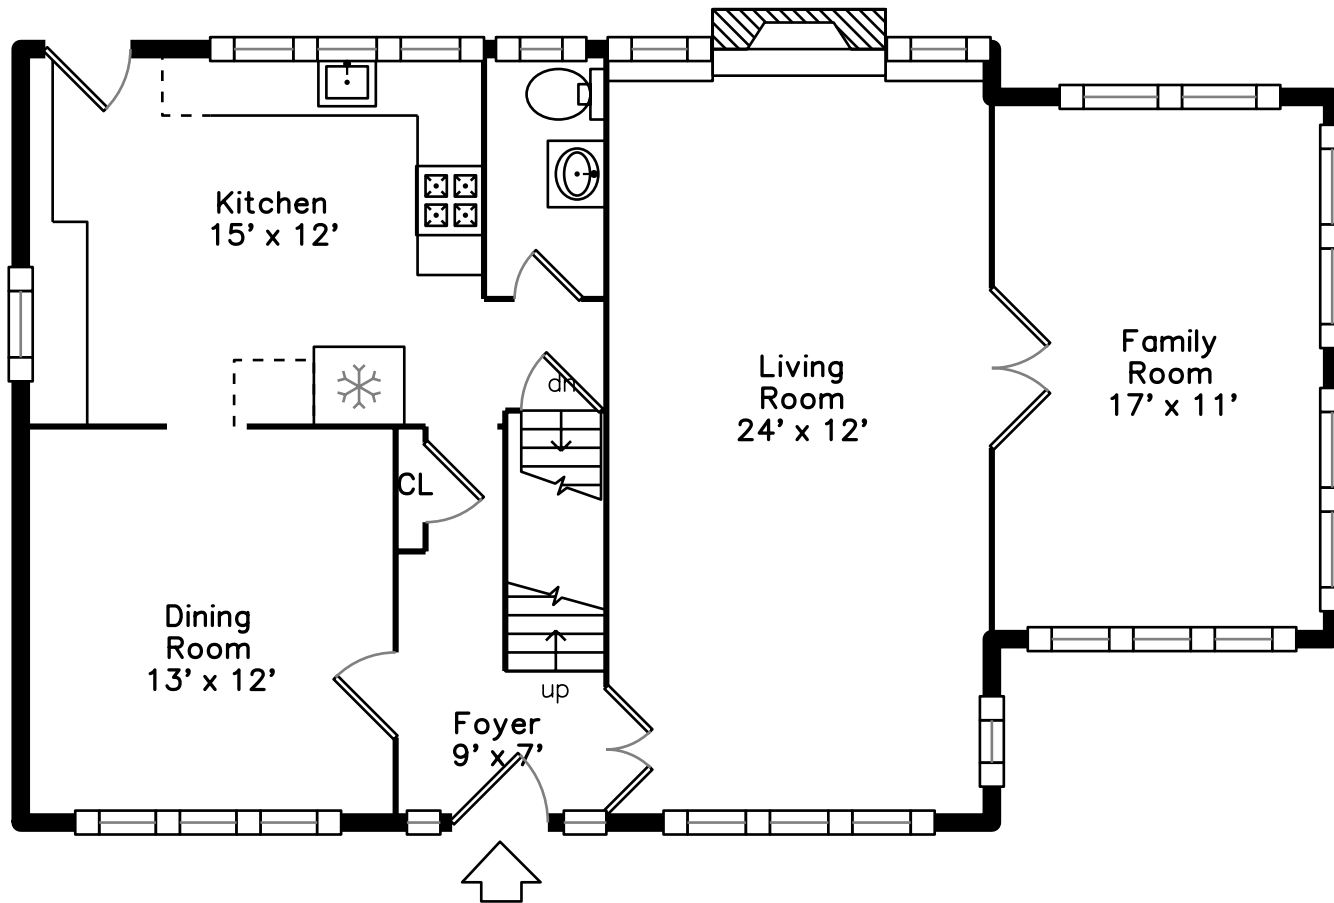

Top

Upper

Main

Garage

Lower

124 Lovell Rd
 Watertown, MA 02472
 PicturePlan by vis-home

Measurements may not be 100% accurate.
 Floor plans are provided for convenience only.
 Room sizes are not used to calculate area.

Top

Upper

Main

Lower

Garage

Outside

Outside

Outside

Living Room

Living Room

Living Room

Living Room

Dining Room

Dining Room

Kitchen

Kitchen

Kitchen

Kitchen

Kitchen

Family Room

Family Room

Family Room

Bathroom

Bedroom