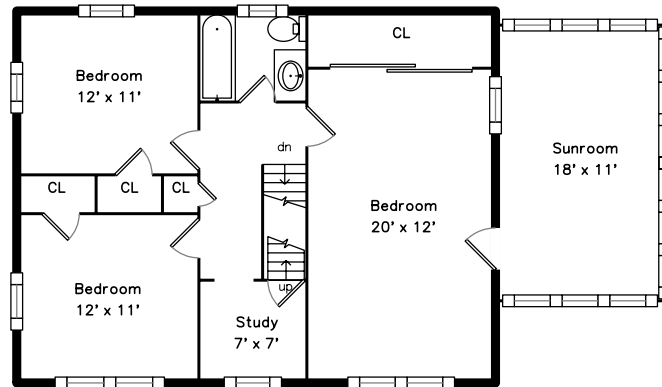

Top

Upper

Main

Garage

Lower

124 Lovell Rd
 Watertown, MA 02472
 PicturePlan by vis-home

Measurements may not be 100% accurate.
 Floor plans are provided for convenience only.
 Room sizes are not used to calculate area.

Top

Upper

Main

Lower

Garage

Outside

Outside

Outside

Living Room

Living Room

Living Room

Living Room

Dining Room

Dining Room

Kitchen

Kitchen

Kitchen

Kitchen

Kitchen

Family Room

Family Room

Family Room

Bathroom

Bedroom