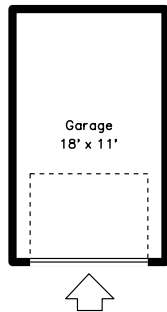

Top

Upper

Main

Garage

Lower

124 Lovell Rd
 Watertown, MA 02472
 PicturePlan by vis-home

Measurements may not be 100% accurate.
 Floor plans are provided for convenience only.
 Room sizes are not used to calculate area.

Top

Upper

Main

Lower

Garage

Outside

Outside

Outside