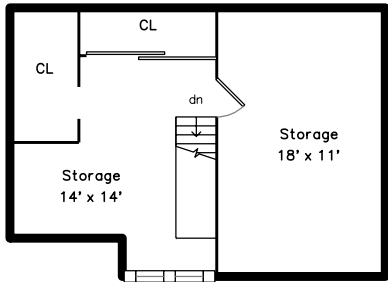

Top

Upper

Main

Garage

Lower

124 Lovell Rd
 Watertown, MA 02472
 PicturePlan by vis-home

Measurements may not be 100% accurate.
 Floor plans are provided for convenience only.
 Room sizes are not used to calculate area.

Top

Upper

Main

Lower

Garage

Outside

Outside

Outside