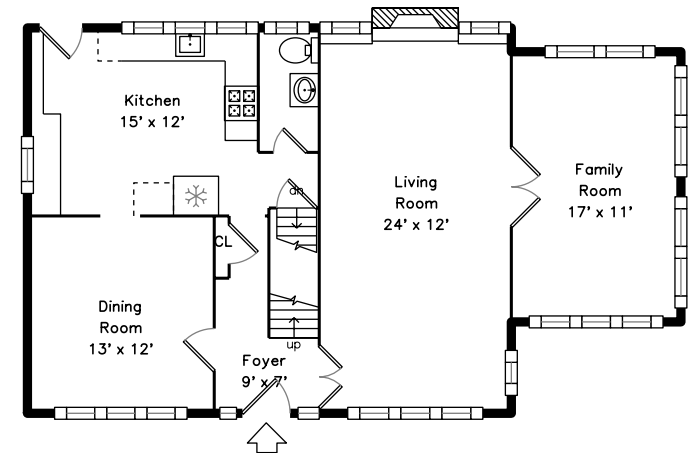

Top

Upper

Main

Garage

Lower

124 Lovell Rd
 Watertown, MA 02472
 PicturePlan by vis-home

Measurements may not be 100% accurate.
 Floor plans are provided for convenience only.
 Room sizes are not used to calculate area.

Top

Upper

Main

Lower

Garage

Outside

Outside

Outside

Living Room

Living Room

Living Room

Living Room

Dining Room

Dining Room

Kitchen

Kitchen

Kitchen

Kitchen

Kitchen

Family Room

Family Room

Family Room

Bathroom

Bedroom