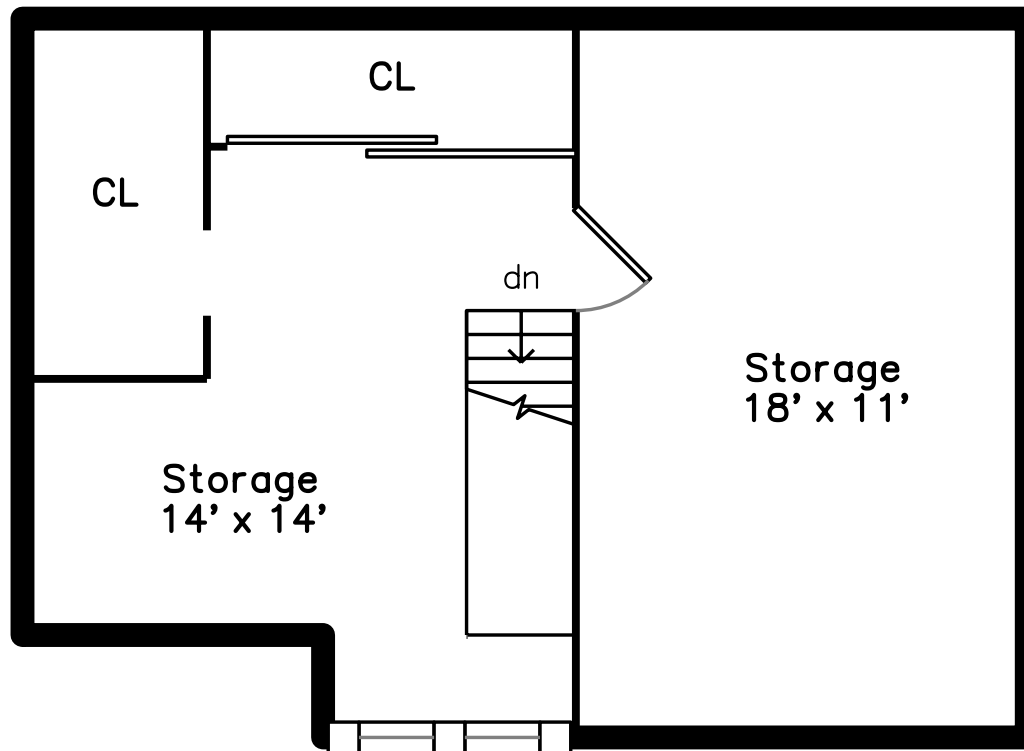

Top

Upper

Main

Garage

Lower

124 Lovell Rd
 Watertown, MA 02472
 PicturePlan by vis-home

Measurements may not be 100% accurate.
 Floor plans are provided for convenience only.
 Room sizes are not used to calculate area.

Top

Upper

Main

Lower

Garage

Outside

Outside

Outside