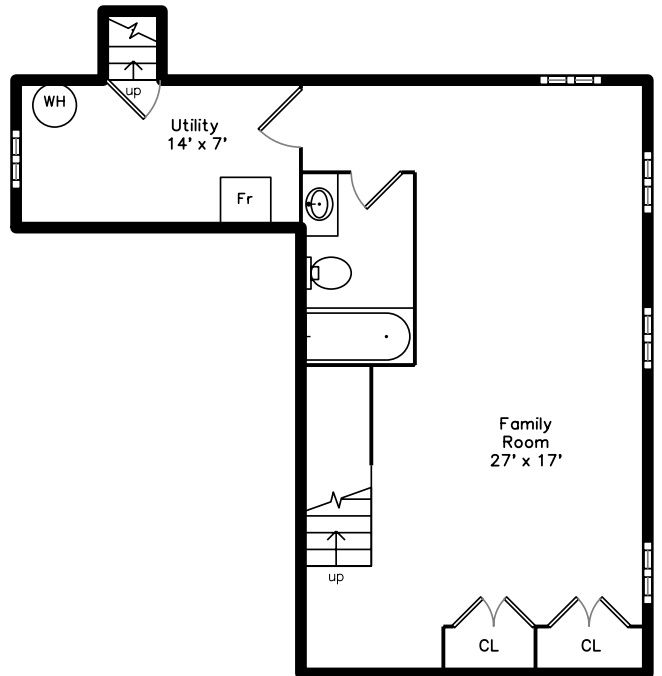

Upper

Lower

Main

28 Grant St Newton, MA 02465

Measurements may not be 100% accurate.
Floor plans are provided for convenience only.
Room sizes are not used to calculate area.

Upper

Main

Lower

Outside

Outside

Backyard

Backyard

Backyard

Living Room

Living Room

Living Room

Living Room

Living Room

Living Room

Kitchen

Kitchen

Kitchen

Kitchen

Kitchen

Master Bedroom

Master Bathroom

WIC

Family Room

Family Room

Family Room

Family Room

Family Room