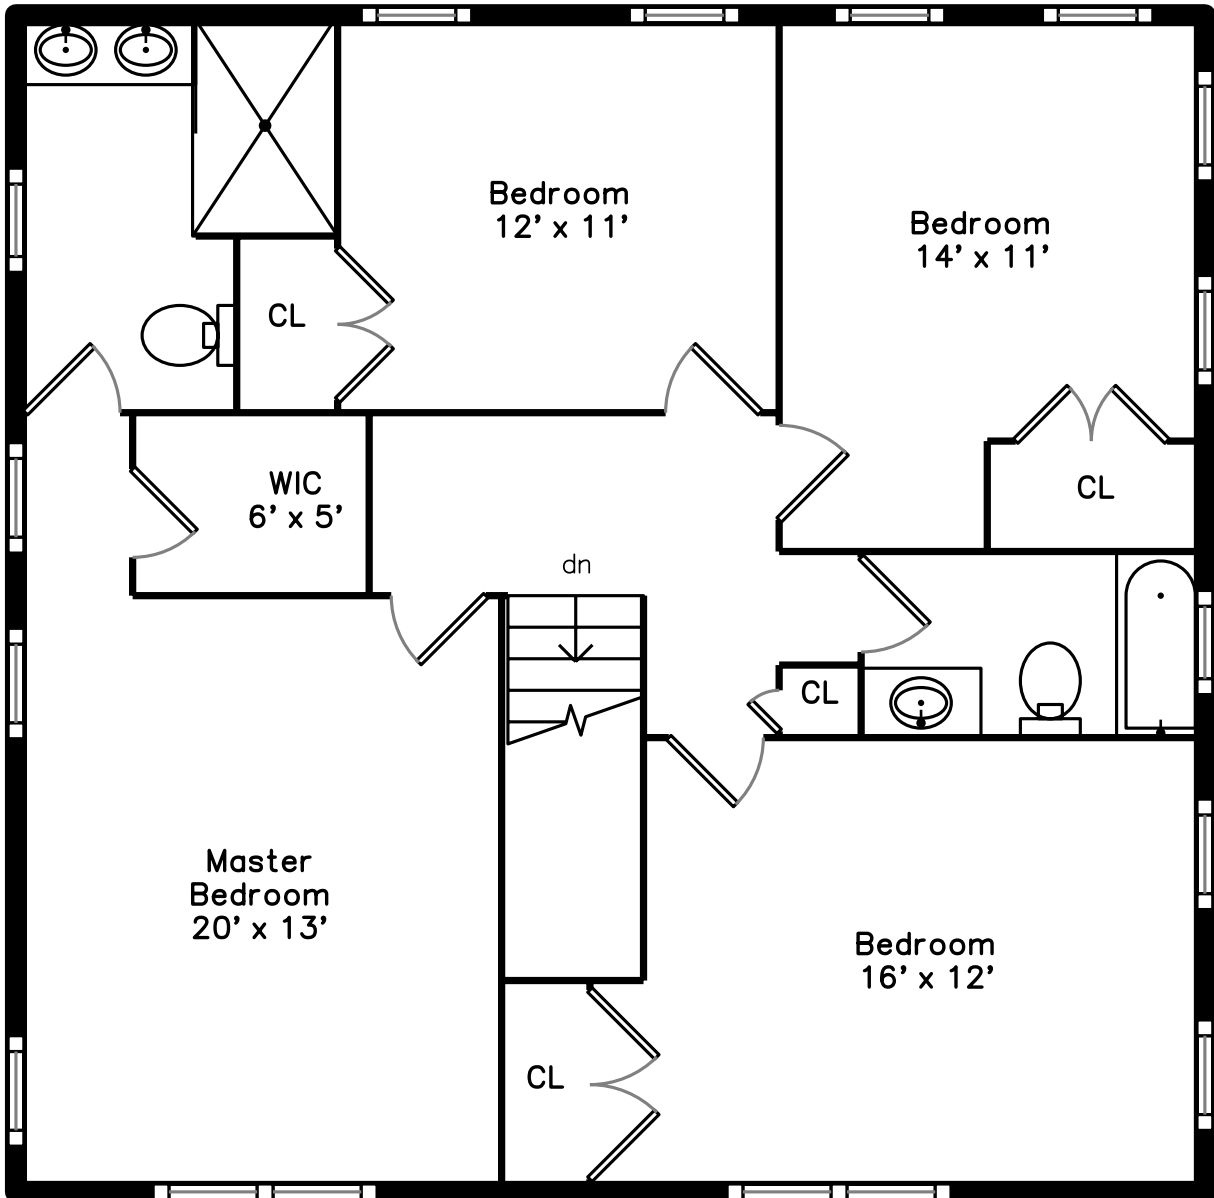

Upper

Lower

Main

28 Grant St Newton, MA 02465

Measurements may not be 100% accurate.
Floor plans are provided for convenience only.
Room sizes are not used to calculate area.

Upper

Main

Lower

Outside

Outside

Backyard

Backyard

Backyard

Living Room

Living Room

Living Room

Living Room

Living Room

Living Room

Kitchen

Kitchen

Kitchen

Kitchen

Kitchen

Master Bedroom

Master Bathroom

WIC

Family Room

Family Room

Family Room

Family Room

Family Room