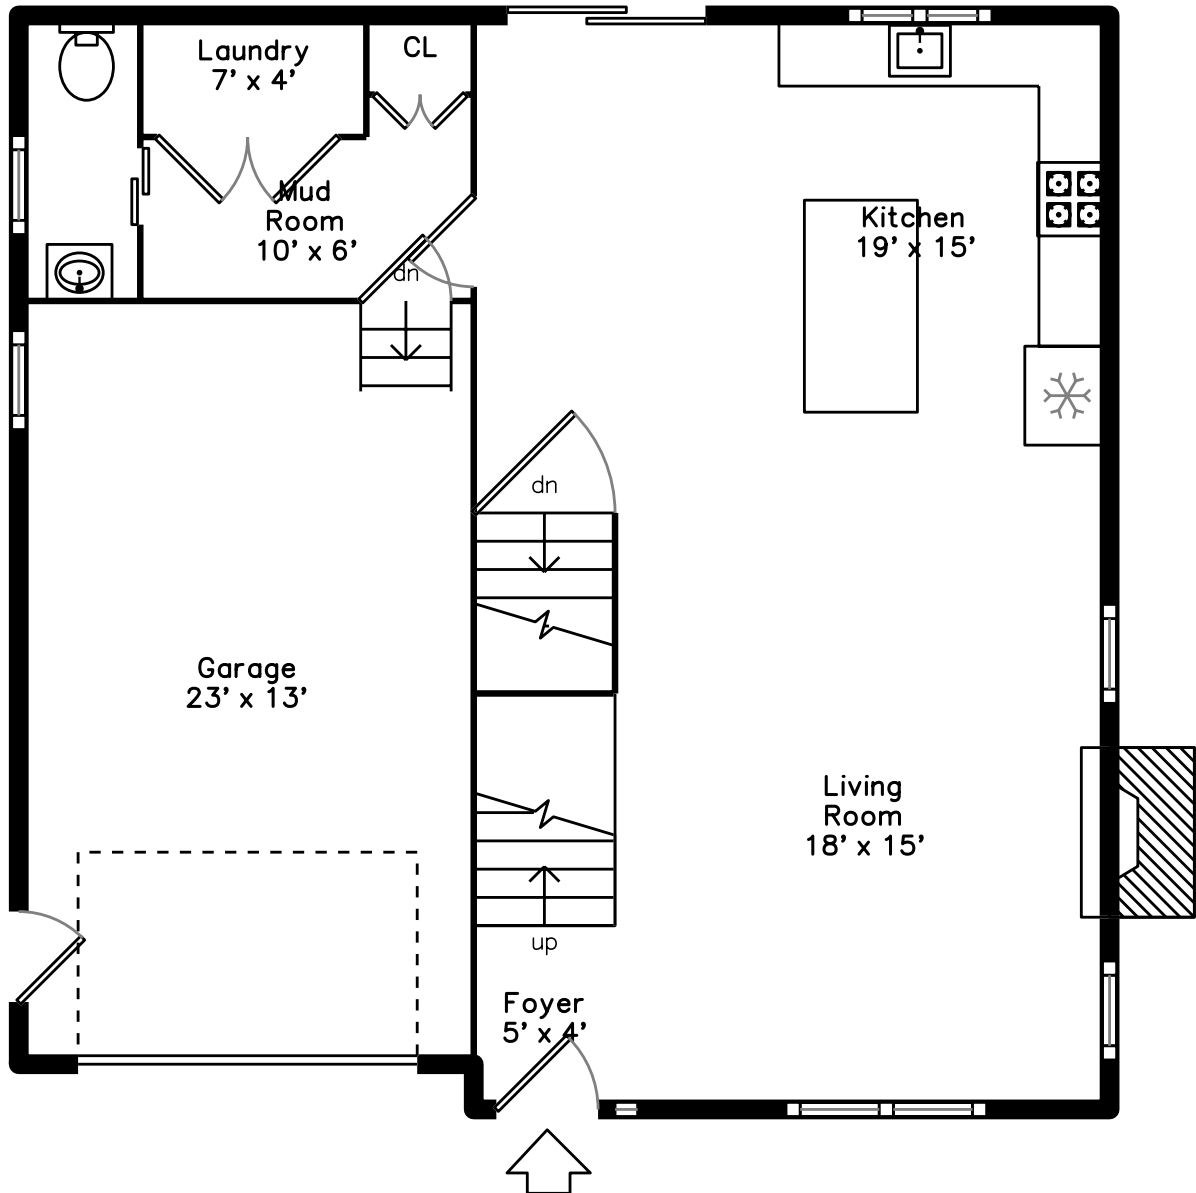

Upper

Lower

Main

28 Grant St Newton, MA 02465

Measurements may not be 100% accurate.
Floor plans are provided for convenience only.
Room sizes are not used to calculate area.

Upper

Main

Lower

Outside

Outside

Backyard

Backyard

Backyard

Living Room

Living Room

Living Room

Living Room

Living Room

Living Room

Kitchen

Kitchen

Kitchen

Kitchen

Kitchen

Master Bedroom

Master Bathroom

WIC

Family Room

Family Room

Family Room

Family Room

Family Room