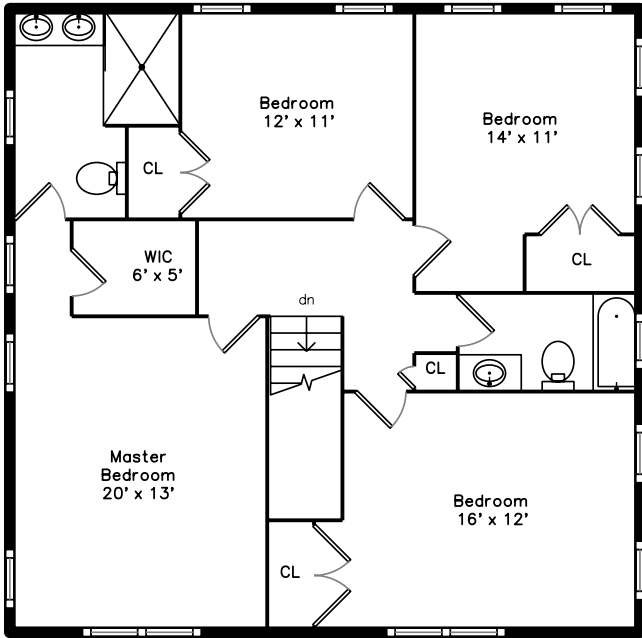

Upper

Lower

Main

28 Grant St Newton, MA 02465

Measurements may not be 100% accurate.
Floor plans are provided for convenience only.
Room sizes are not used to calculate area.

Upper

Main

Lower

Outside

Outside

Backyard

Backyard

Backyard

Living Room

Living Room

Living Room

Living Room

Living Room

Living Room

Kitchen

Kitchen

Kitchen

Kitchen

Kitchen

Master Bedroom

Master Bathroom

WIC

Family Room

Family Room

Family Room

Family Room

Family Room