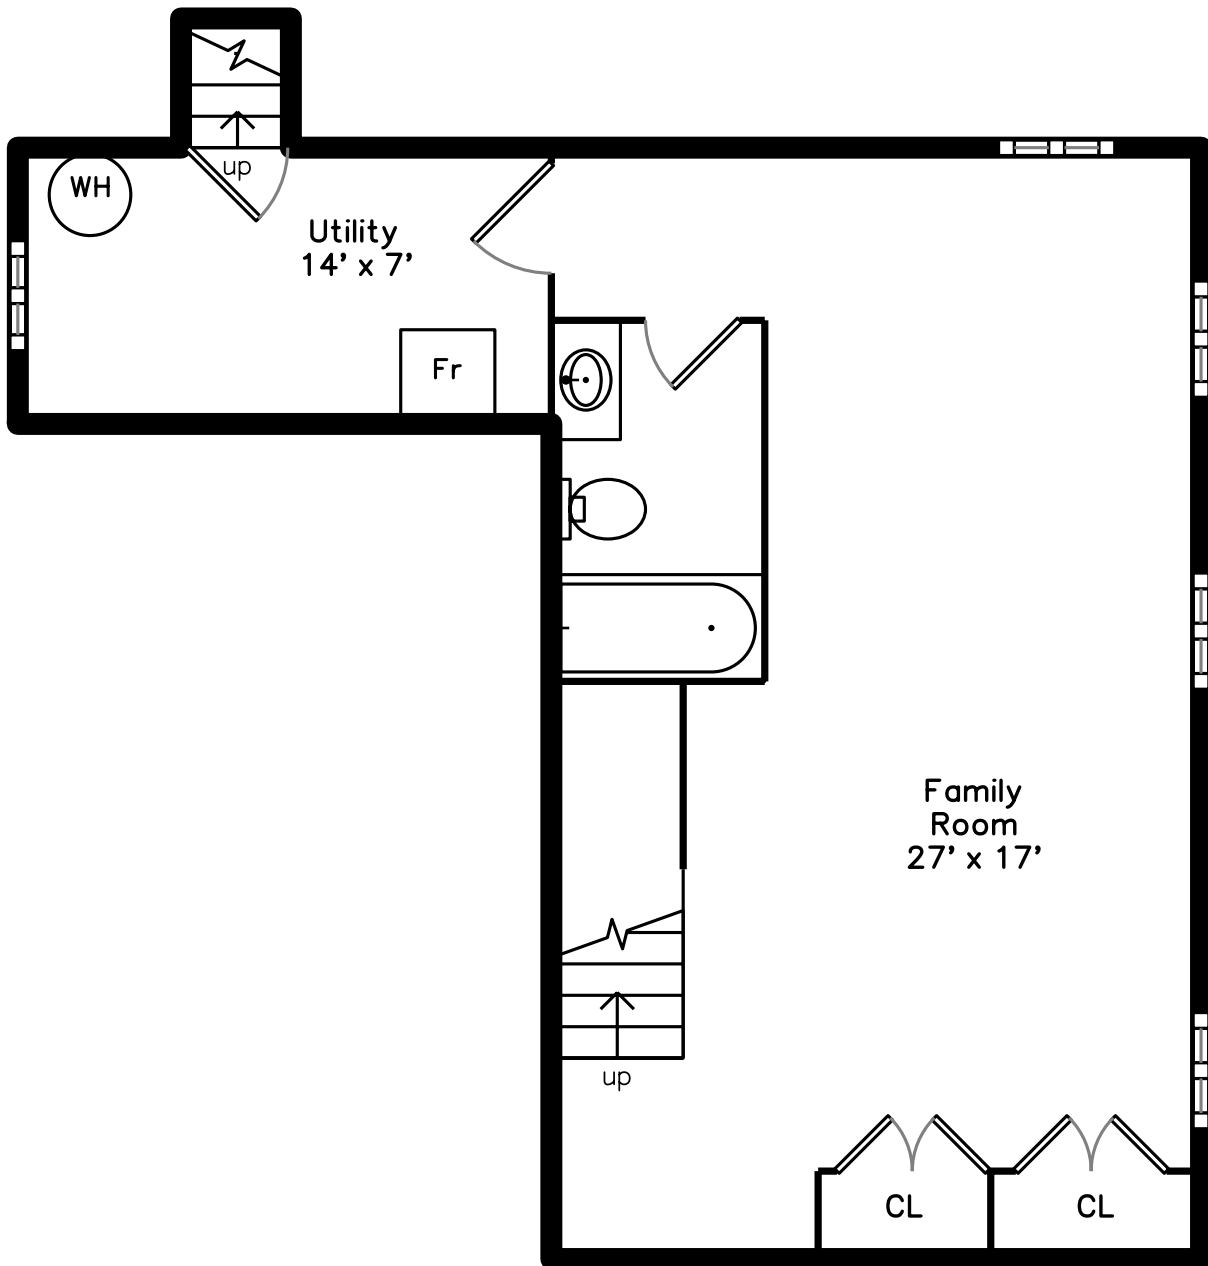

Upper

Lower

Main

28 Grant St Newton, MA 02465

Measurements may not be 100% accurate.
Floor plans are provided for convenience only.
Room sizes are not used to calculate area.

Upper

Main

Lower

Outside

Outside

Backyard

Backyard

Backyard

Living Room

Living Room

Living Room

Living Room

Living Room

Living Room

Kitchen

Kitchen

Kitchen

Kitchen

Kitchen

Master Bedroom

Master Bathroom

WIC

Family Room

Family Room

Family Room

Family Room

Family Room