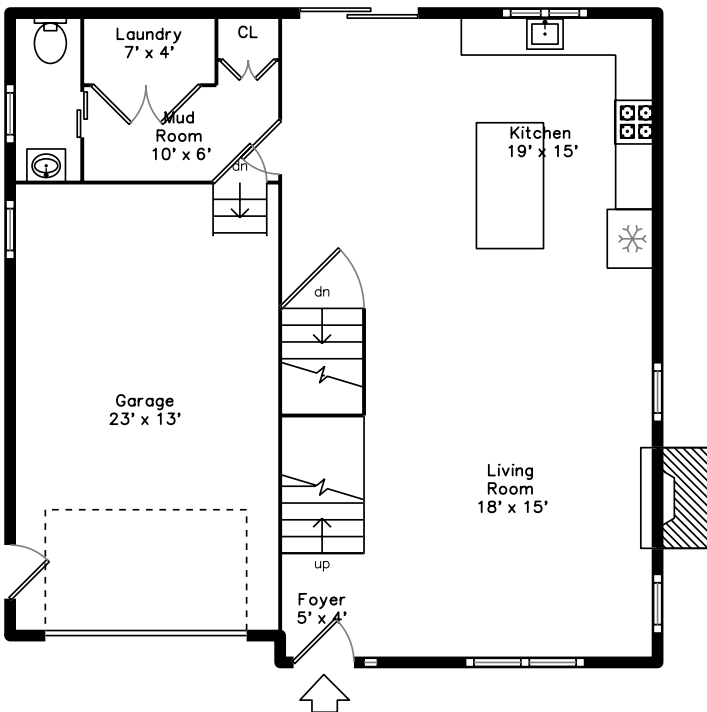

Upper

Lower

Main

28 Grant St Newton, MA 02465

Measurements may not be 100% accurate.
Floor plans are provided for convenience only.
Room sizes are not used to calculate area.

Upper

Main

Lower

Outside

Outside

Backyard

Backyard

Backyard

Living Room

Living Room

Living Room

Living Room

Living Room

Living Room

Kitchen

Kitchen

Kitchen

Kitchen

Kitchen

Master Bedroom

Master Bathroom

WIC

Family Room

Family Room

Family Room

Family Room

Family Room