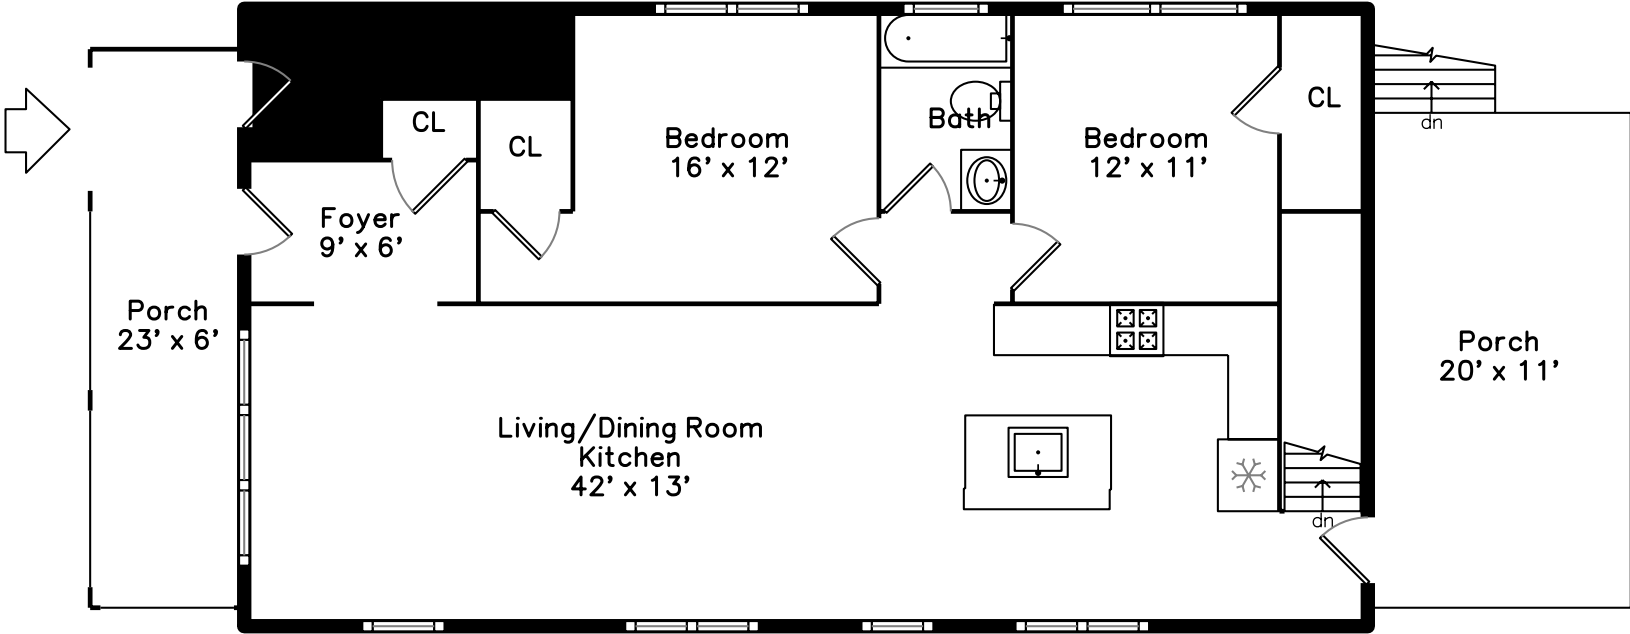

Main

Lower Level

92 Beechwood Ave #1
Watertown, MA 02472

PicturePlan by  vis-home

Measurements may not be 100% accurate.
Floor plans are provided for convenience only.
Room sizes are not used to calculate area.

Main

Lower Level

Outside

Outside

Outside

Outside

Outside

Living Dining Room

Living Dining Room

Kitchen

Kitchen

Kitchen

Kitchen

Kitchen

Kitchen

Bedroom

Bedroom

Bedroom

Bedroom

Bathroom

Porch

Family Room

Family Room

Bathroom