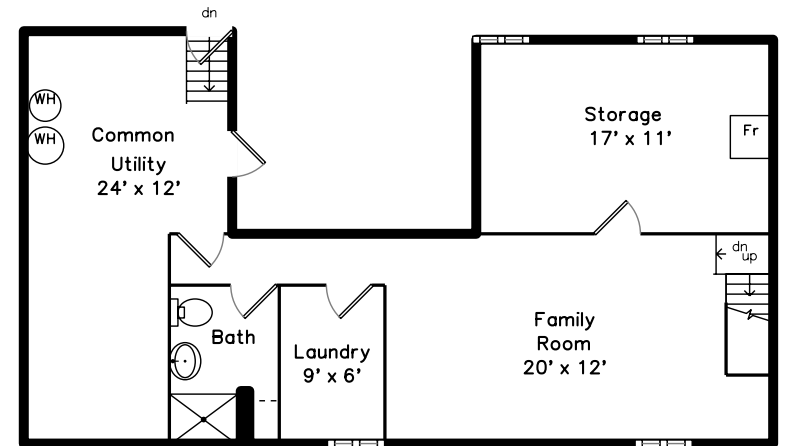

Main

Lower Level

92 Beechwood Ave #1
Watertown, MA 02472

PicturePlan by  vis-home

Measurements may not be 100% accurate.
Floor plans are provided for convenience only.
Room sizes are not used to calculate area.

Main

Lower Level

Outside

Outside

Outside

Outside

Outside

Living Dining Room

Living Dining Room

Kitchen

Kitchen

Kitchen

Kitchen

Kitchen

Kitchen

Bedroom

Bedroom

Bedroom

Bedroom

Bathroom

Porch

Family Room

Family Room

Bathroom