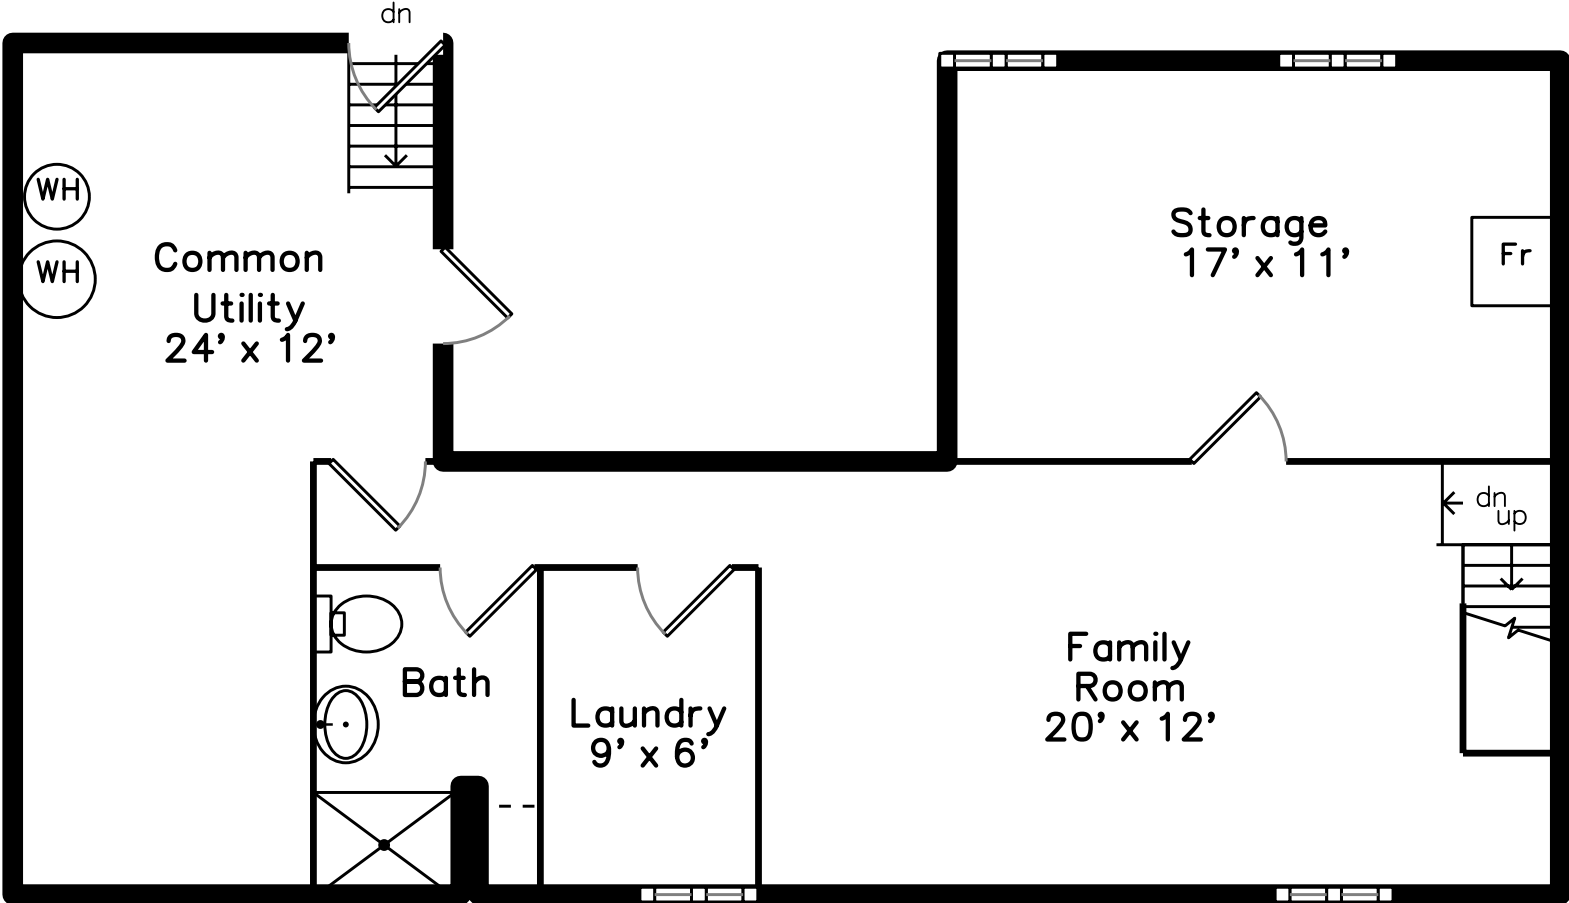

Main

Lower Level

92 Beechwood Ave #1
Watertown, MA 02472

PicturePlan by  vis-home

Measurements may not be 100% accurate.
Floor plans are provided for convenience only.
Room sizes are not used to calculate area.

Main

Lower Level

Outside

Outside

Outside

Outside

Outside

Living Dining Room

Living Dining Room

Kitchen

Kitchen

Kitchen

Kitchen

Kitchen

Kitchen

Bedroom

Bedroom

Bedroom

Bedroom

Bathroom

Porch

Family Room

Family Room

Bathroom