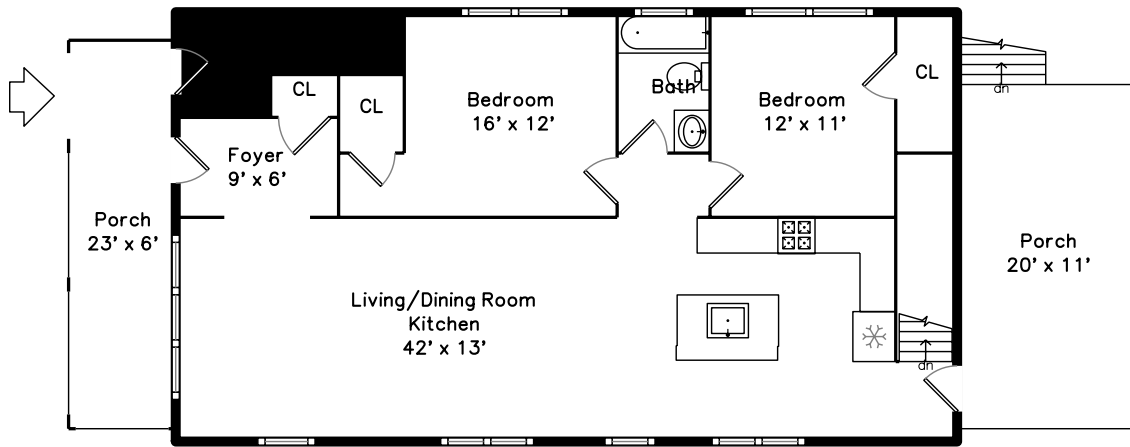

Main

Lower Level

92 Beechwood Ave #1
Watertown, MA 02472

PicturePlan by  vis-home

Measurements may not be 100% accurate.
Floor plans are provided for convenience only.
Room sizes are not used to calculate area.

Main

Lower Level

Outside

Outside

Outside

Outside

Outside

Living Dining Room

Living Dining Room

Kitchen

Kitchen

Kitchen

Kitchen

Kitchen

Kitchen

Bedroom

Bedroom

Bedroom

Bedroom

Bathroom

Porch

Family Room

Family Room

Bathroom