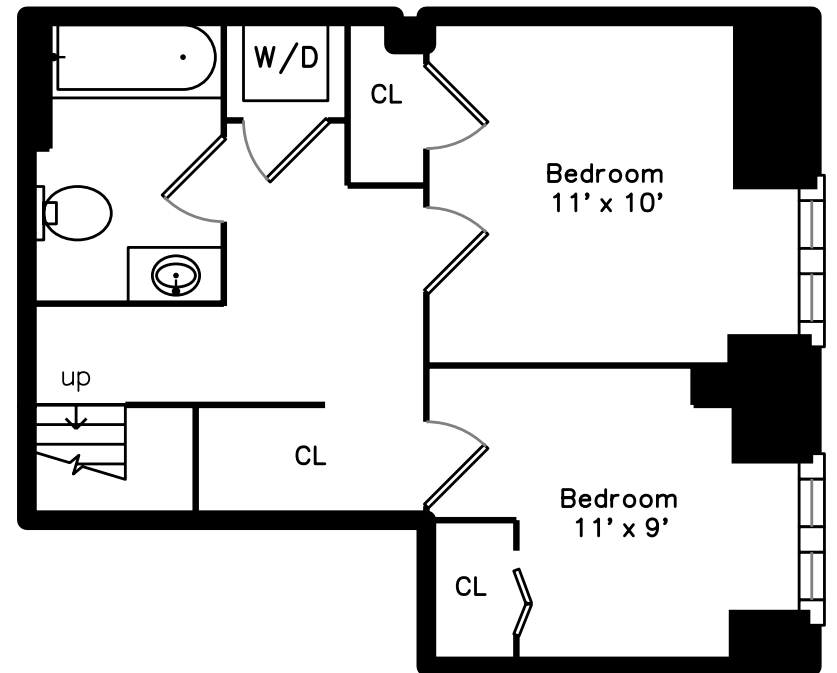

Main

Lower

45 West Broadway St 106
Boston, MA 02127

PicturePlan by  vis-home

Measurements may not be 100% accurate.
Floor plans are provided for convenience only.
Room sizes are not used to calculate area.

Main

Lower

Outside

Outside

Outside

Outside

Outside

Outside

Outside

Outside

Outside

Outside

Living Room

Kitchen

Kitchen

Laundry

Bedroom

Bedroom

Bathroom

Bathroom