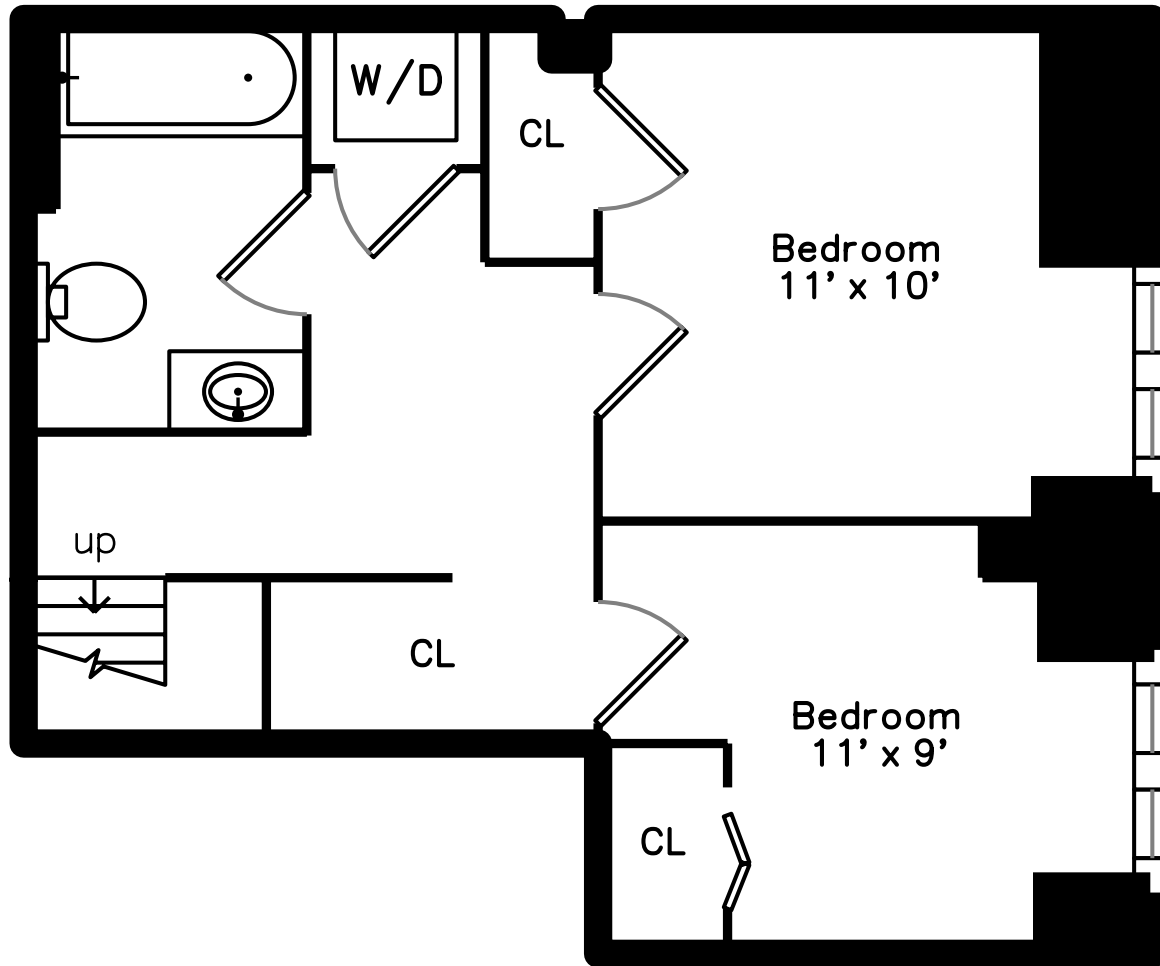

Main

Lower

45 West Broadway St 106
Boston, MA 02127

PicturePlan by  vis-home

Measurements may not be 100% accurate.
Floor plans are provided for convenience only.
Room sizes are not used to calculate area.

Main

Lower

Outside

Outside

Outside

Outside

Outside

Outside

Outside

Outside

Outside

Outside

Living Room

Kitchen

Kitchen

Laundry

Bedroom

Bedroom

Bathroom

Bathroom