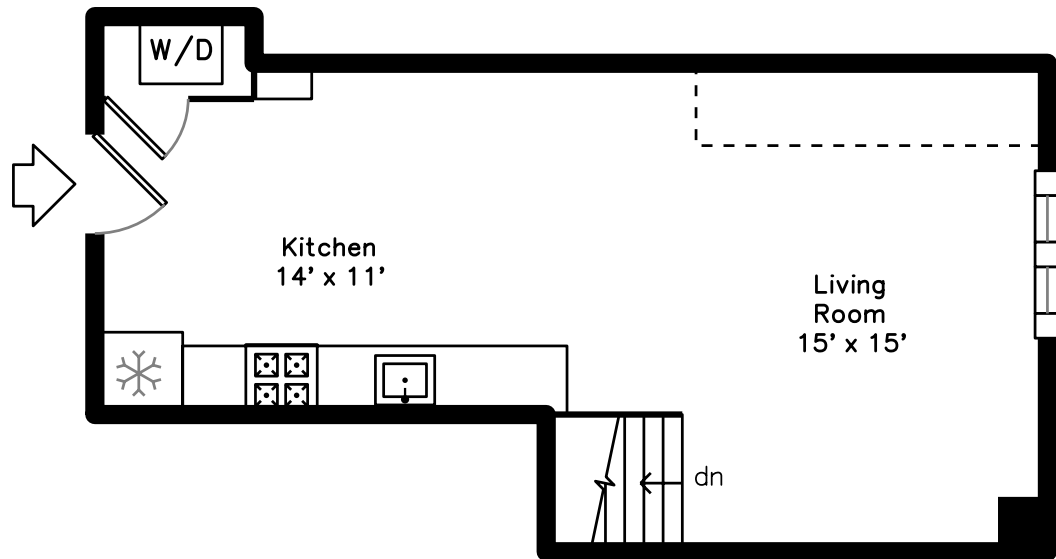

Main

Lower

45 West Broadway St 106
Boston, MA 02127

PicturePlan by  vis-home

Measurements may not be 100% accurate.
Floor plans are provided for convenience only.
Room sizes are not used to calculate area.

Main

Lower

Outside

Outside

Outside

Outside

Outside

Outside

Outside

Outside

Outside

Outside

Living Room

Kitchen

Kitchen

Laundry