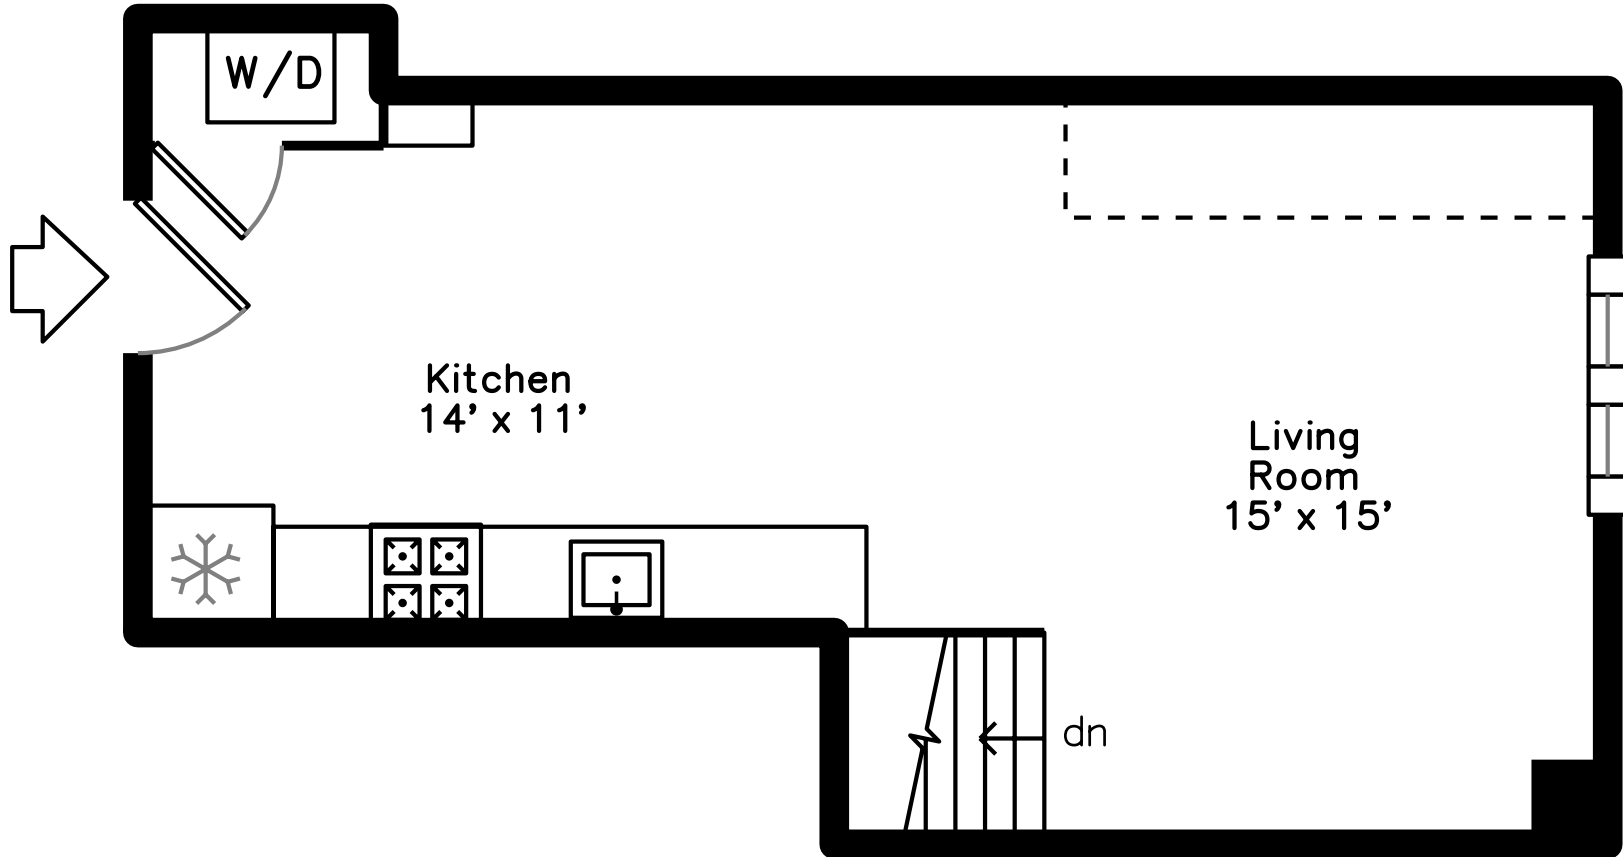

Main

Lower

45 West Broadway St 106
Boston, MA 02127

PicturePlan by  vis-home

Measurements may not be 100% accurate.
Floor plans are provided for convenience only.
Room sizes are not used to calculate area.

Main

Lower

Outside

Outside

Outside

Outside

Outside

Outside

Outside

Outside

Outside

Outside

Living Room

Kitchen

Kitchen

Laundry