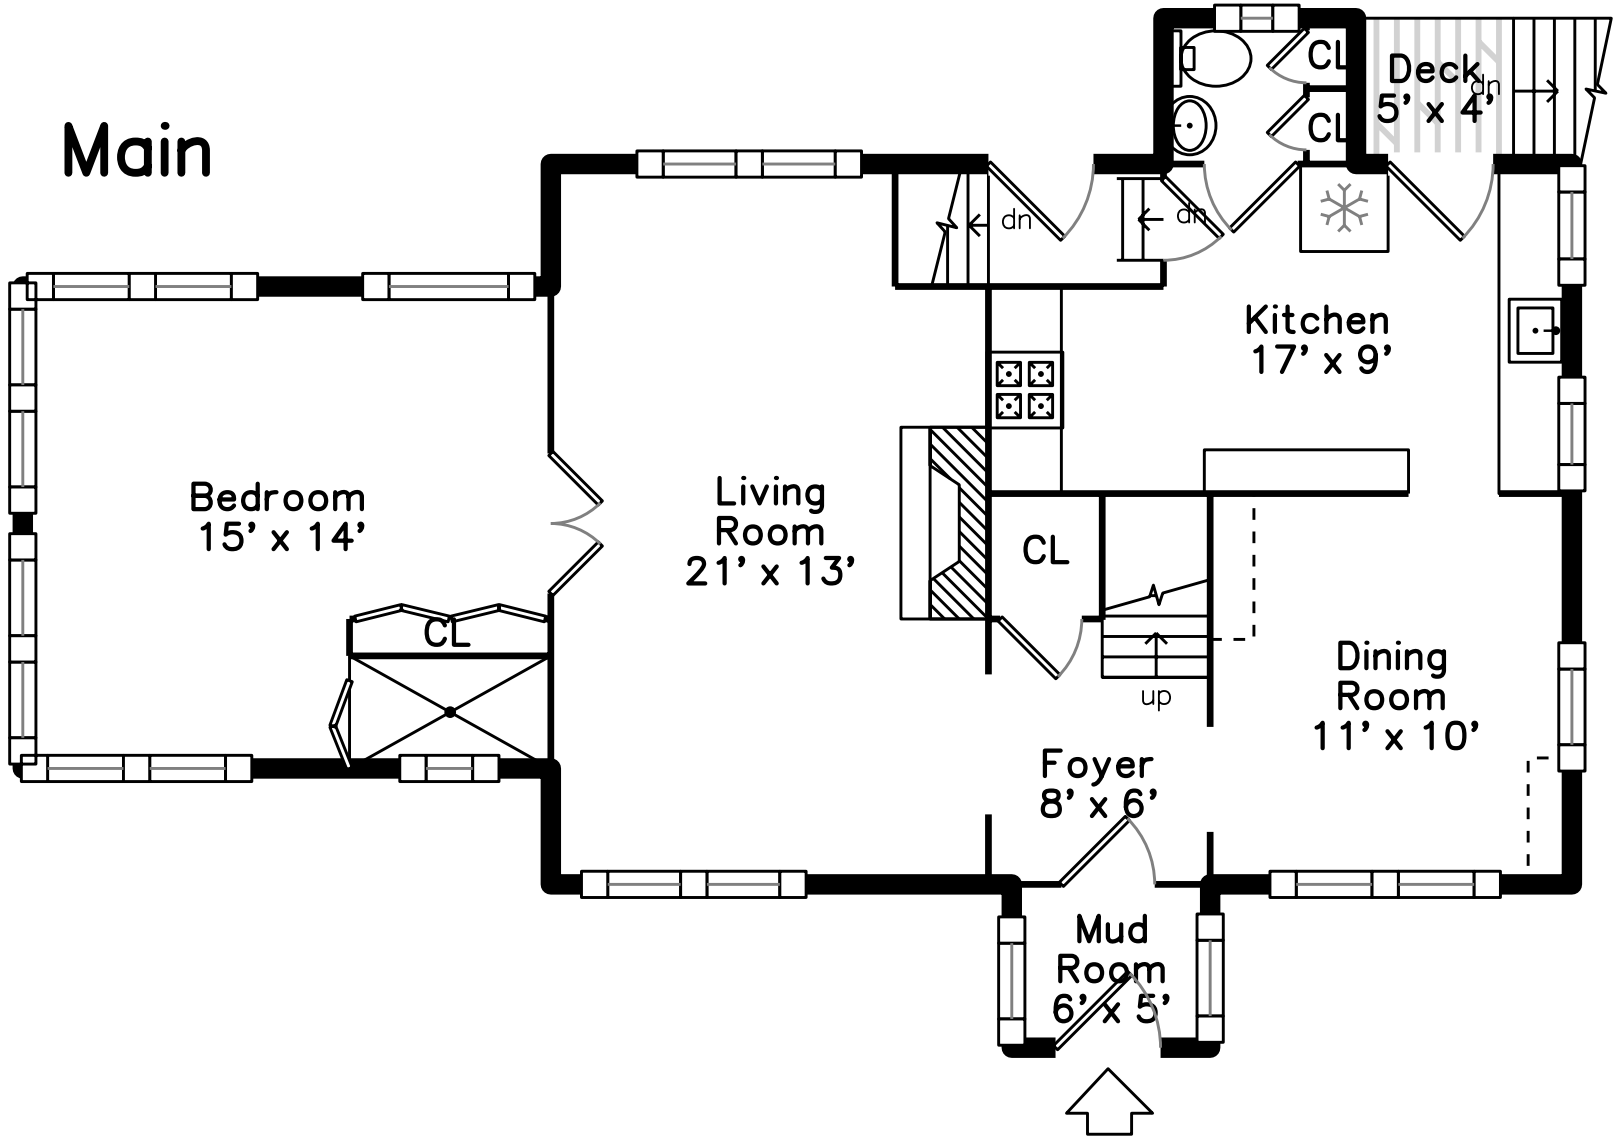

Upper

Main

27 Beacon Park
Watertown, MA 02472

PicturePlan by  vis-home

Measurements may not be 100% accurate.
Floor plans are provided for convenience only.
Room sizes are not used to calculate area.

Upper

Main

Outside

Outside

Back

Living Room

Living Room

Dining Room

Dining Room

Kitchen

Kitchen

Bedroom

Bedroom

Bedroom

Bathroom

Bedroom

Bedroom

Bedroom

Bathroom