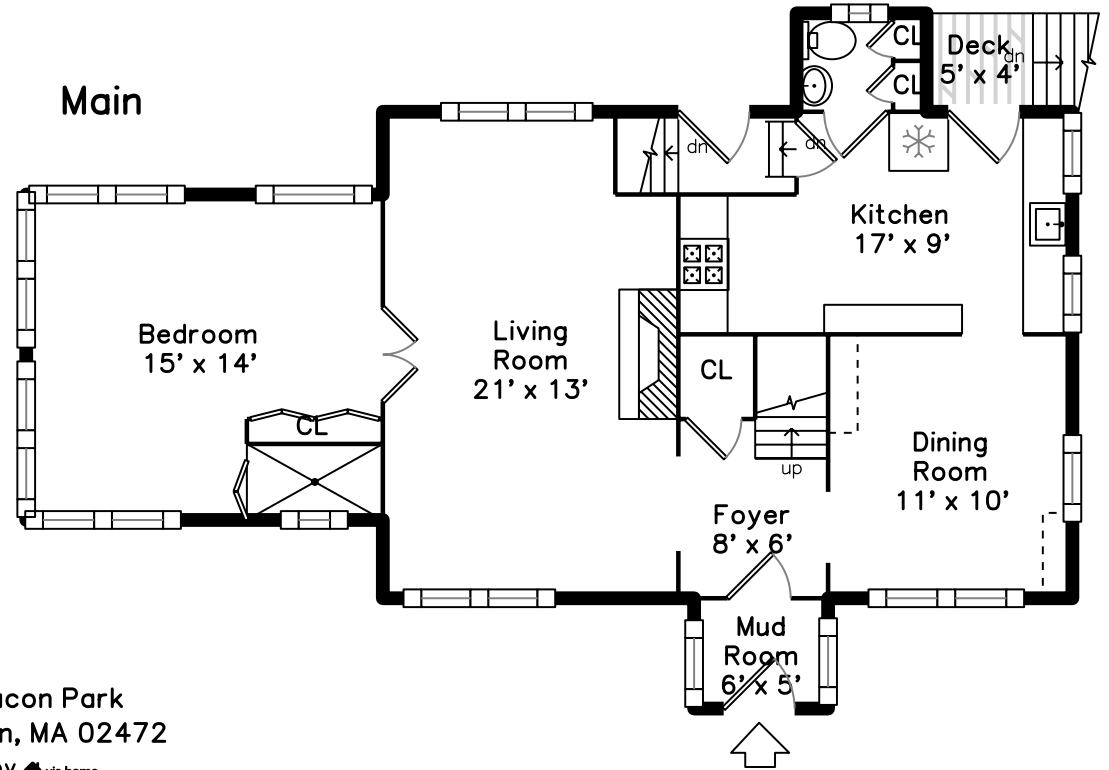

Upper

Main

27 Beacon Park
Watertown, MA 02472

PicturePlan by  vis-home

Measurements may not be 100% accurate.
Floor plans are provided for convenience only.
Room sizes are not used to calculate area.

Upper

Main

Outside

Outside

Back

Living Room

Living Room

Dining Room

Dining Room

Kitchen

Kitchen

Bedroom

Bedroom

Bedroom

Bathroom

Bedroom

Bedroom

Bedroom

Bathroom