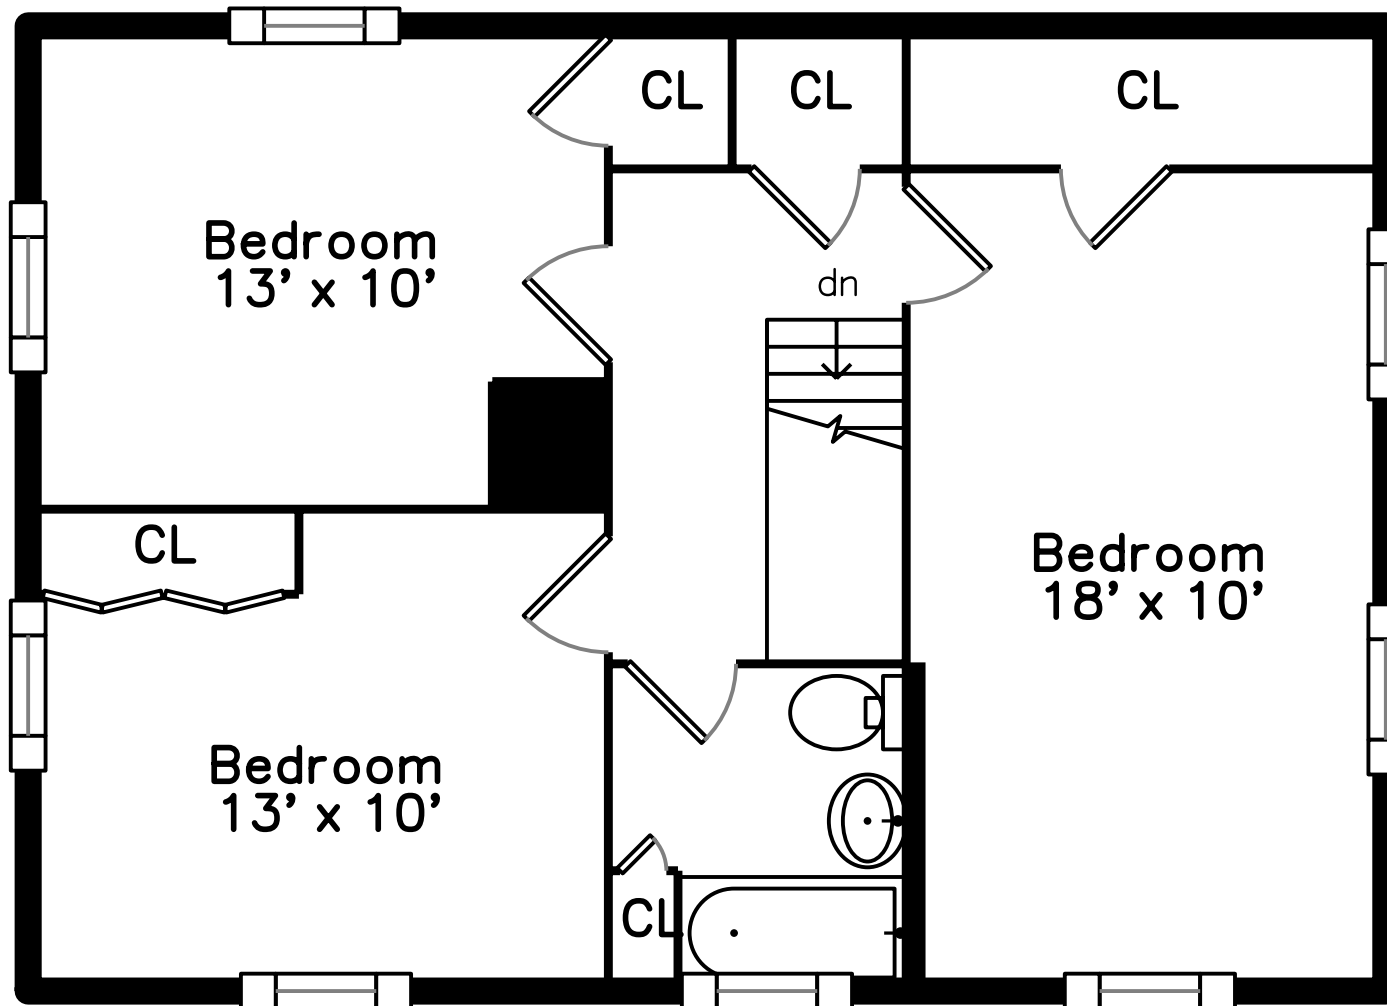

Upper

Main

27 Beacon Park
Watertown, MA 02472

PicturePlan by  vis-home

Measurements may not be 100% accurate.
Floor plans are provided for convenience only.
Room sizes are not used to calculate area.

Upper

Main

Outside

Outside

Back

Living Room

Living Room

Dining Room

Dining Room

Kitchen

Kitchen

Bedroom

Bedroom

Bedroom

Bathroom

Bedroom

Bedroom

Bedroom

Bathroom