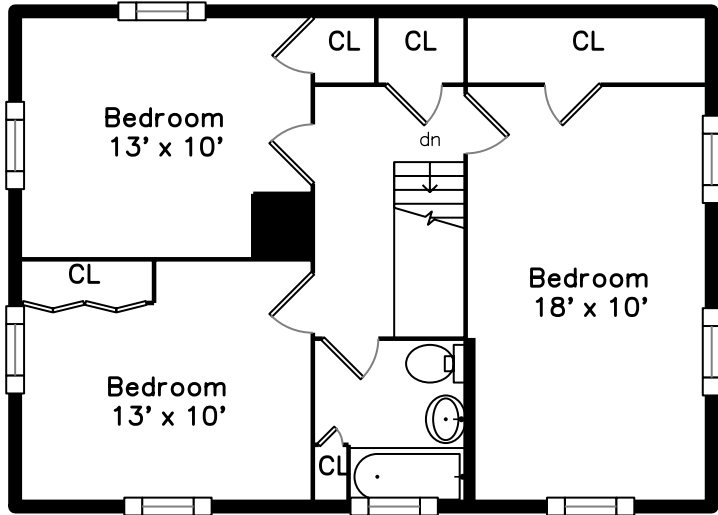

Upper

Main

27 Beacon Park
Watertown, MA 02472

PicturePlan by  vis-home

Measurements may not be 100% accurate.
Floor plans are provided for convenience only.
Room sizes are not used to calculate area.

Upper

Main

Outside

Outside

Back

Living Room

Living Room

Dining Room

Dining Room

Kitchen

Kitchen

Bedroom

Bedroom

Bedroom

Bathroom

Bedroom

Bedroom

Bedroom

Bathroom