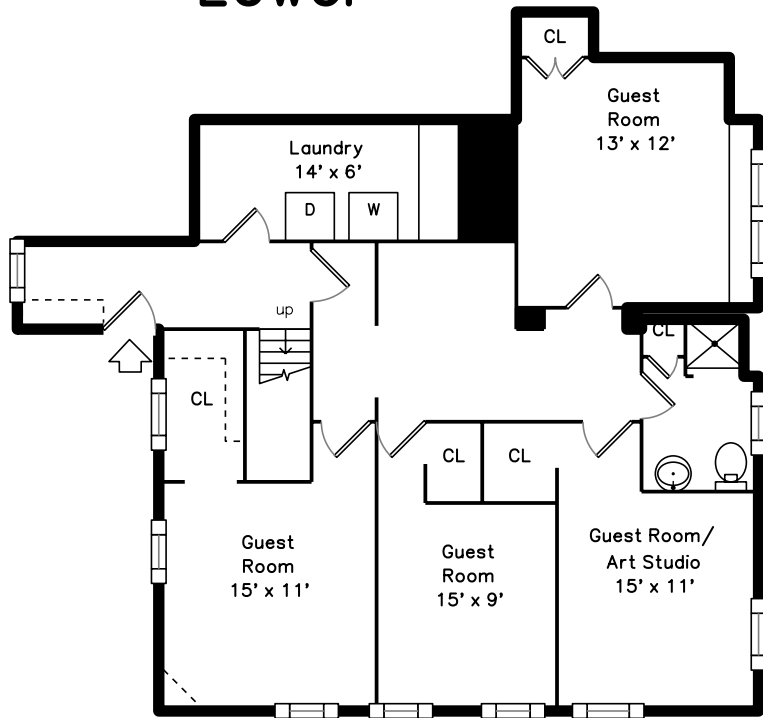

# Upper

# Lower

# Main

73 Winthrop Rd  
Brookline, MA 02445

PicturePlan by  vis-home

Measurements may not be 100% accurate.  
Floor plans are provided for convenience only.  
Room sizes are not used to calculate area.

Bedroom

Bedroom

CL

Bathroom

Bathroom

Hall

Living Room

Living Room