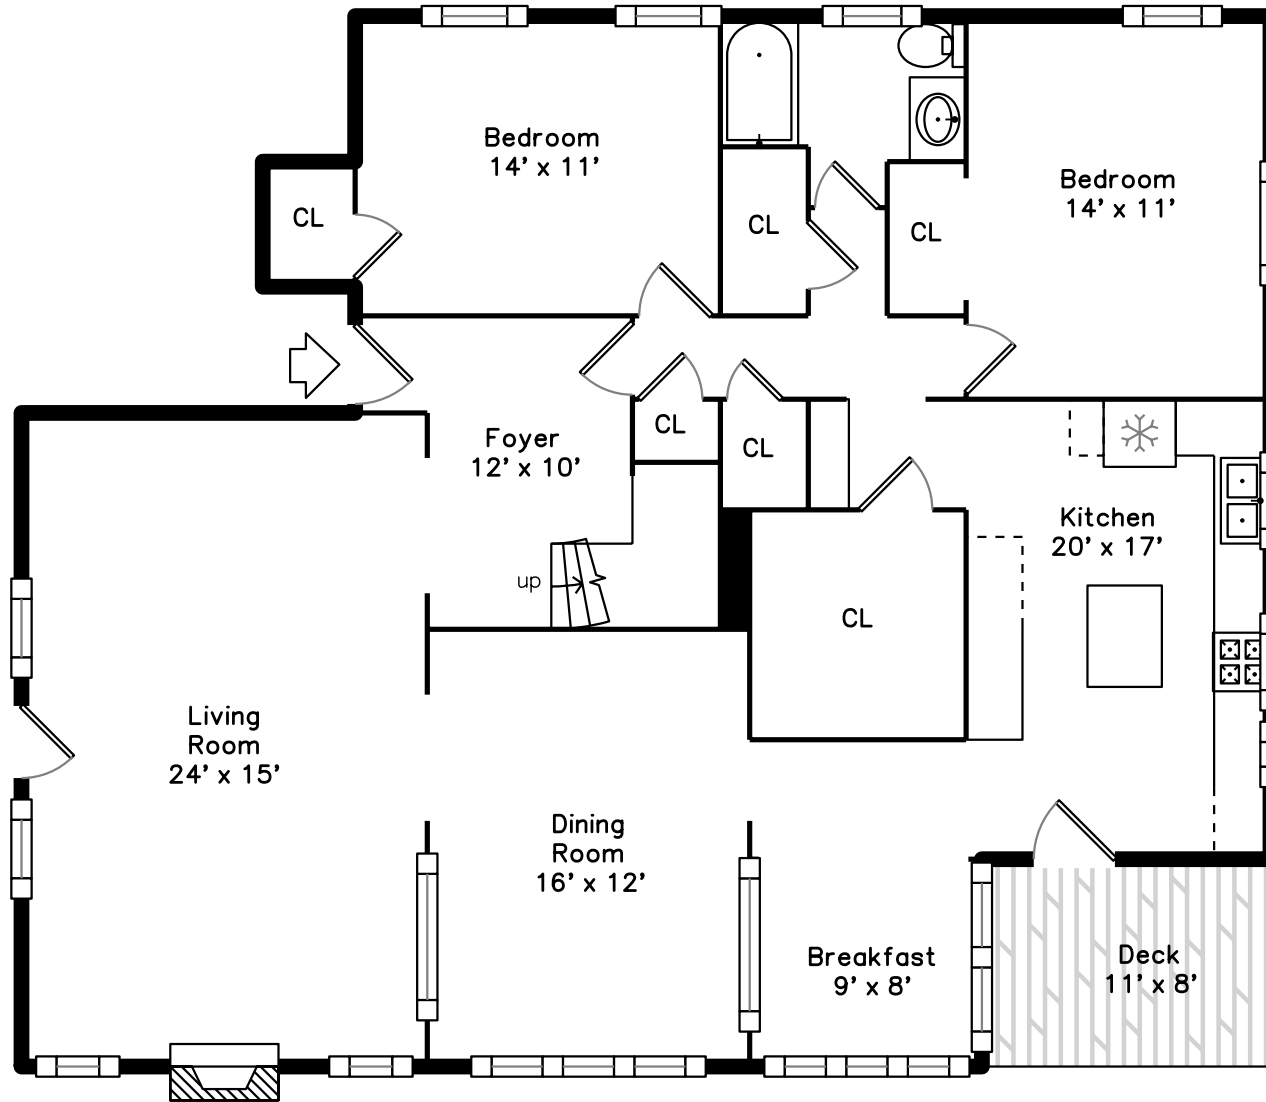

# Main

73 Winthrop Rd  
Brookline, MA 02445

PicturePlan by  vis-home

Measurements may not be 100% accurate.  
Floor plans are provided for convenience only.  
Room sizes are not used to calculate area.

# Upper

# Main

Living Room

Living Room

Kitchen

Bedroom

Bedroom

Bathroom

Deck

Deck