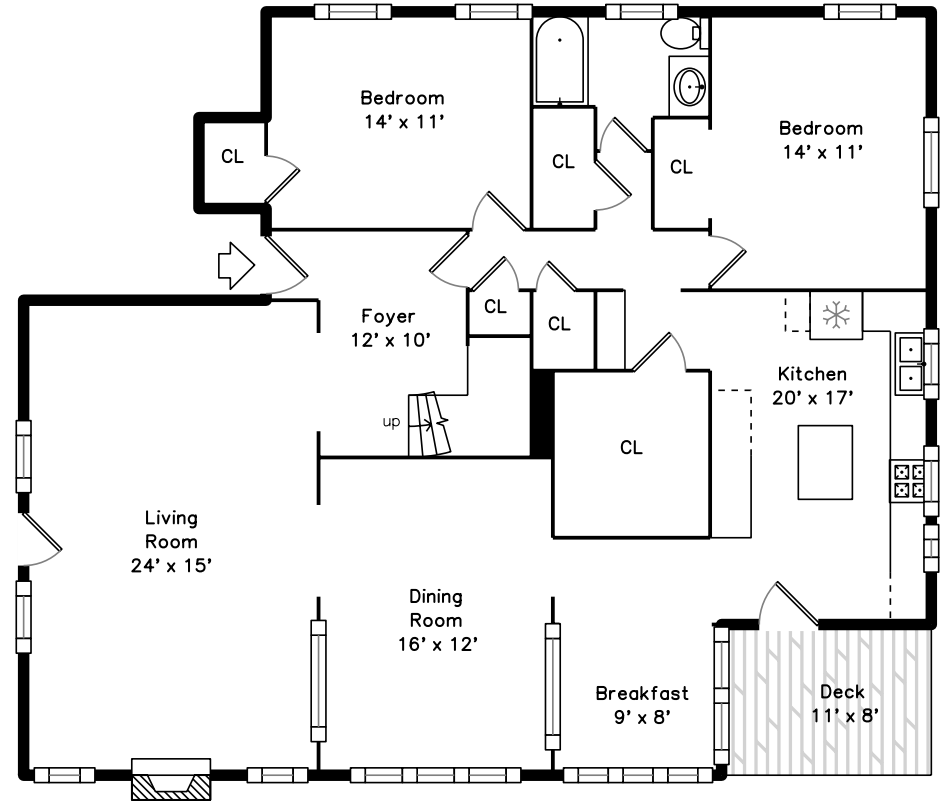

# Upper

# Lower

# Main

73 Winthrop Rd  
Brookline, MA 02445

PicturePlan by  vis-home

Measurements may not be 100% accurate.  
Floor plans are provided for convenience only.  
Room sizes are not used to calculate area.

Living Room

Living Room

Kitchen

Bedroom

Bedroom

Bathroom

Deck

Deck