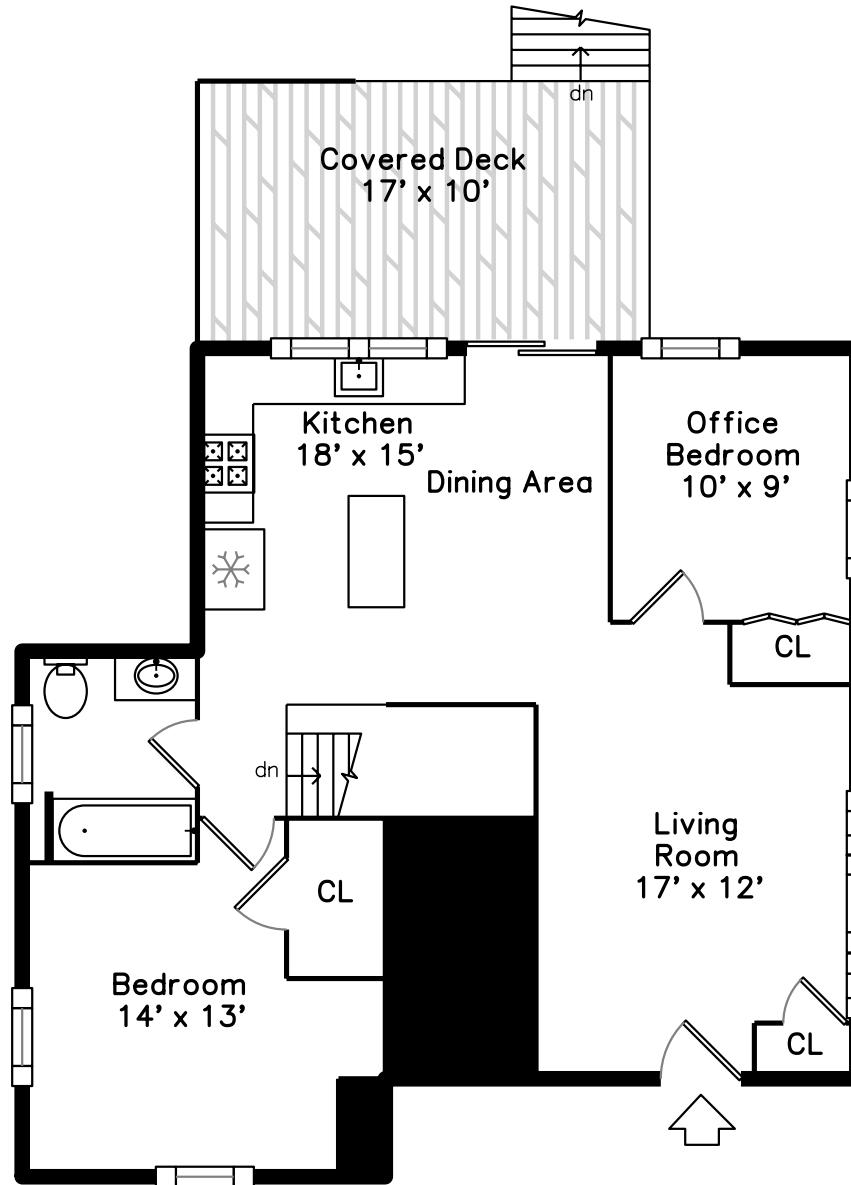

Main

Lower

252 Sycamore Street
Watertown, MA 02472

PicturePlan by  vis-home

Measurements may not be 100% accurate.
Floor plans are provided for convenience only.

Main

Lower

Outside

Living Room

Living Room

Kitchen

Kitchen

Kitchen

Bedroom

Bathroom

Bathroom

Family Room

Family Room

Main Bedroom

Main Bathroom