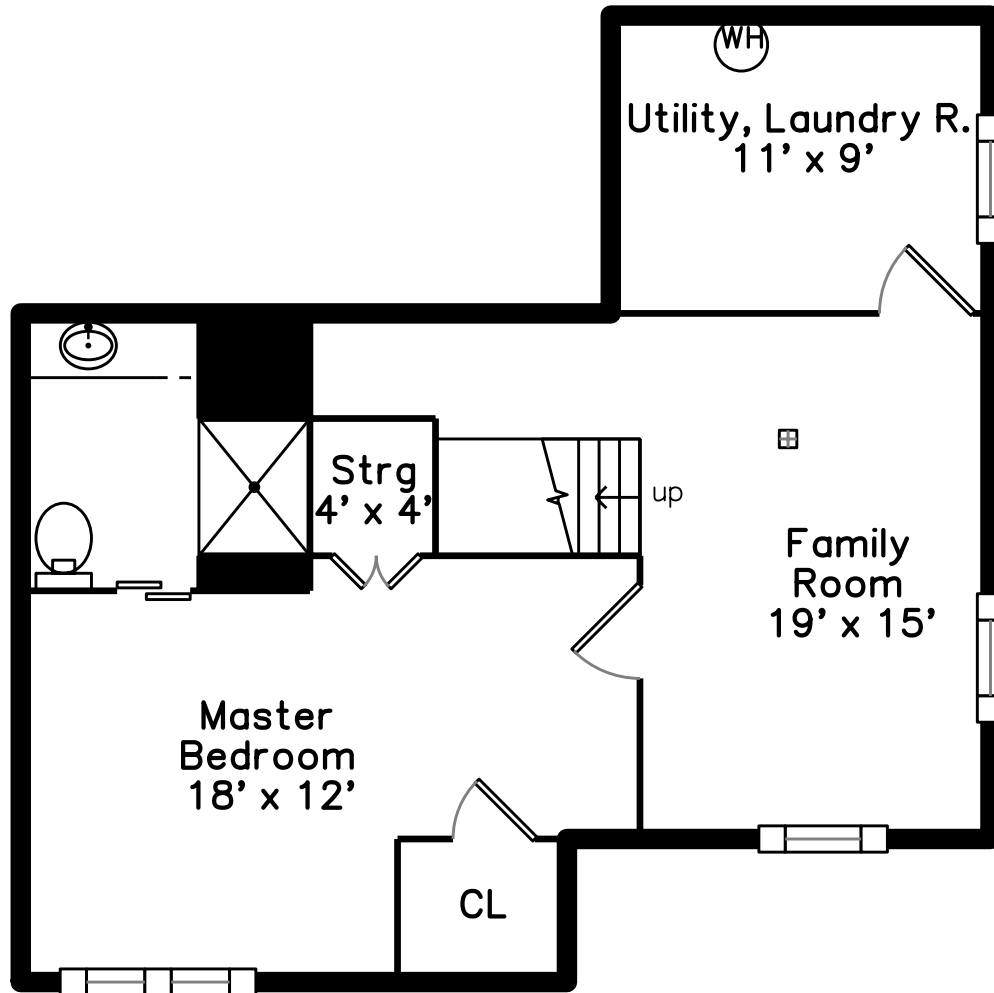

Main

Lower

252 Sycamore Street
Watertown, MA 02472

PicturePlan by  vis-home

Measurements may not be 100% accurate.
Floor plans are provided for convenience only.

Main

Lower

Outside

Living Room

Living Room

Kitchen

Kitchen

Kitchen

Bedroom

Bathroom

Bathroom

Family Room

Family Room

Main Bedroom

Main Bathroom