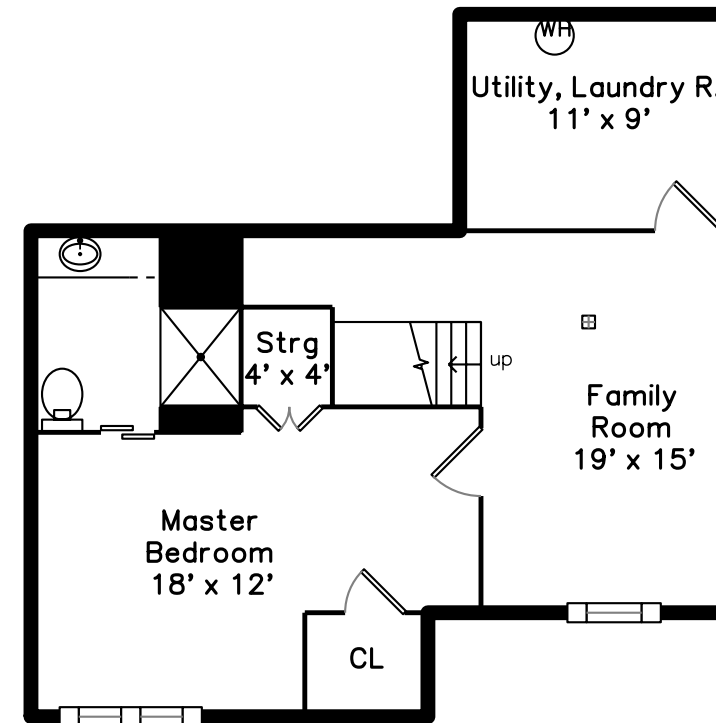

Main

Lower

252 Sycamore Street
Watertown, MA 02472

PicturePlan by  vis-home

Measurements may not be 100% accurate.
Floor plans are provided for convenience only.

Main

Lower

Outside

Living Room

Living Room

Kitchen

Kitchen

Kitchen

Bedroom

Bathroom

Bathroom

Family Room

Family Room

Main Bedroom

Main Bathroom