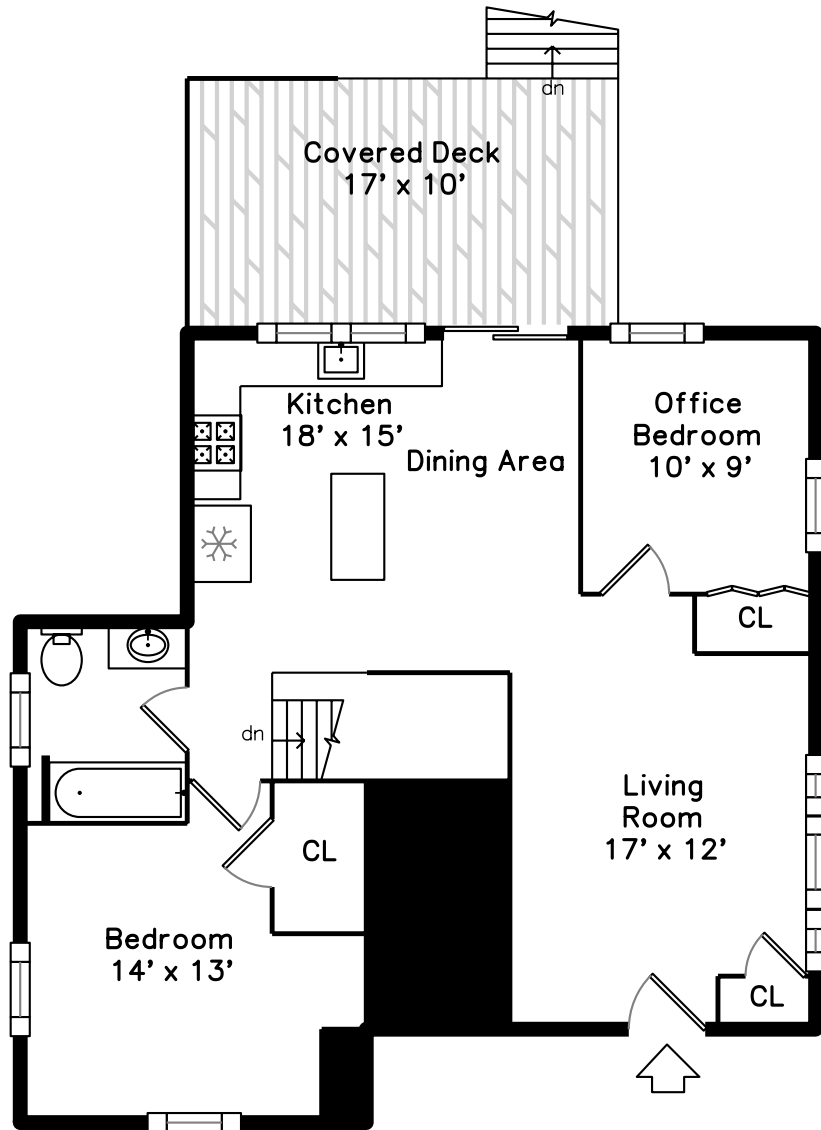

Main

Lower

252 Sycamore Street
Watertown, MA 02472

PicturePlan by  vis-home

Measurements may not be 100% accurate.
Floor plans are provided for convenience only.

Main

Lower

Outside

Living Room

Living Room

Kitchen

Kitchen

Kitchen

Bedroom

Bathroom

Bathroom

Family Room

Family Room

Main Bedroom

Main Bathroom