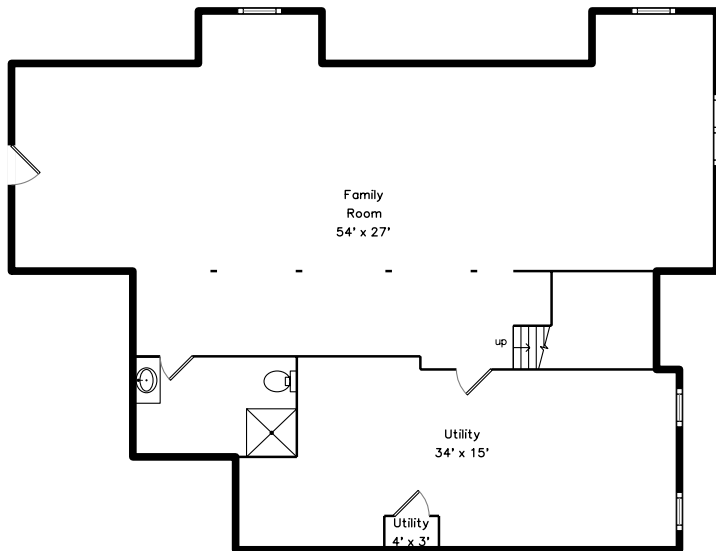

# Upper

# Lower

# Main

138 Berkeley St  
Newton, 0, MA 02465

PicturePlan by  vis-home

Measurements may not be 100% accurate.  
Floor plans are provided for convenience only.  
Room sizes are not used to calculate area.