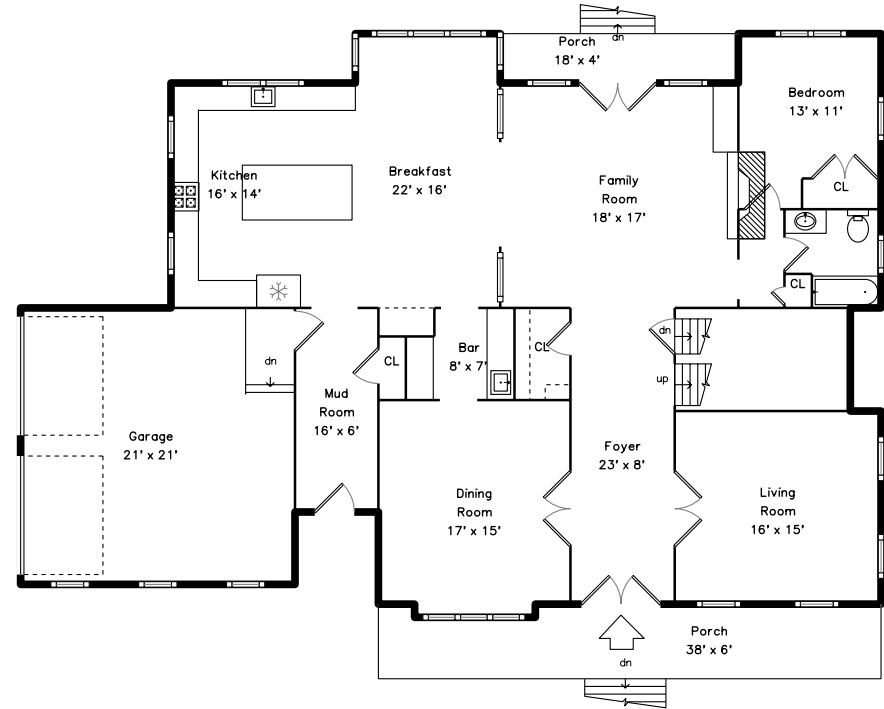

# Upper

# Lower

# Main

138 Berkeley St  
Newton, 0, MA 02465

PicturePlan by  vis-home

Measurements may not be 100% accurate.  
Floor plans are provided for convenience only.  
Room sizes are not used to calculate area.

Family Room

Family Room

Bathroom