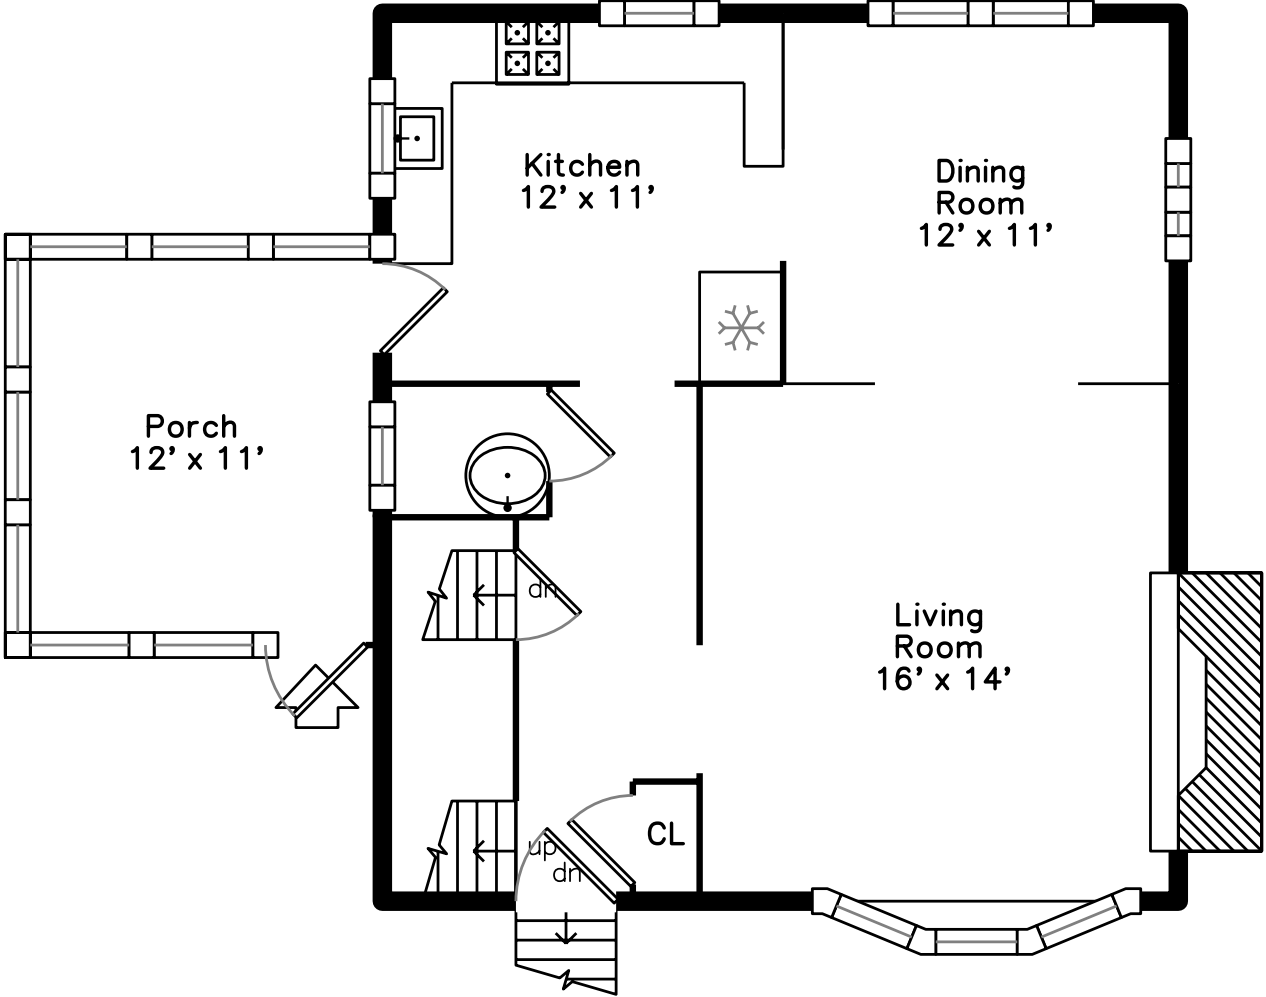

## Lower

191 Florence Rd  
Waltham, MA 02154

PicturePlan by  vis-home

Measurements may not be 100% accurate.  
Floor plans are provided for convenience only.  
Room sizes are not used to calculate area.

# Upper

# Lower

Outside

Outside

Living Room

Living Room

Dining Room

Kitchen

Porch