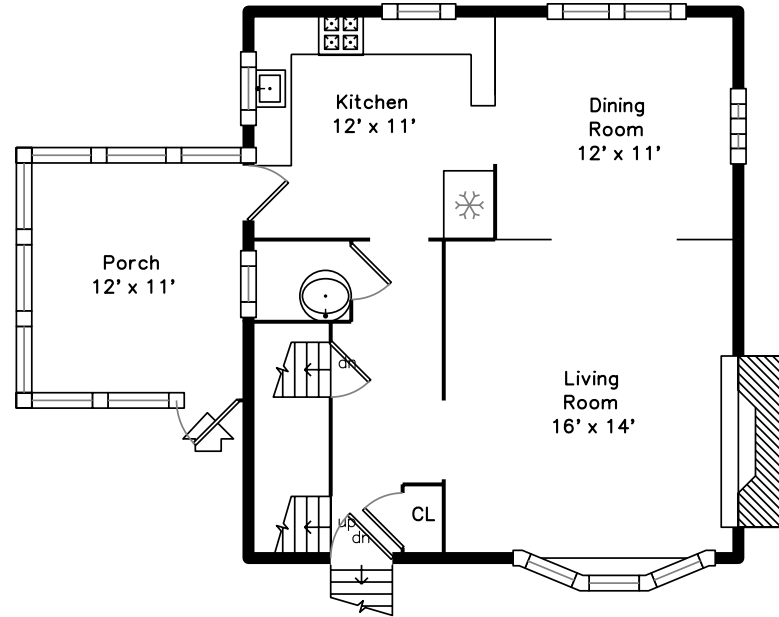

## Upper

## Lower

191 Florence Rd  
Waltham, MA 02154

PicturePlan by  vis-home

Measurements may not be 100% accurate.  
Floor plans are provided for convenience only.  
Room sizes are not used to calculate area.

# Upper

# Lower

Outside

Outside

Living Room

Living Room

Dining Room

Kitchen

Porch