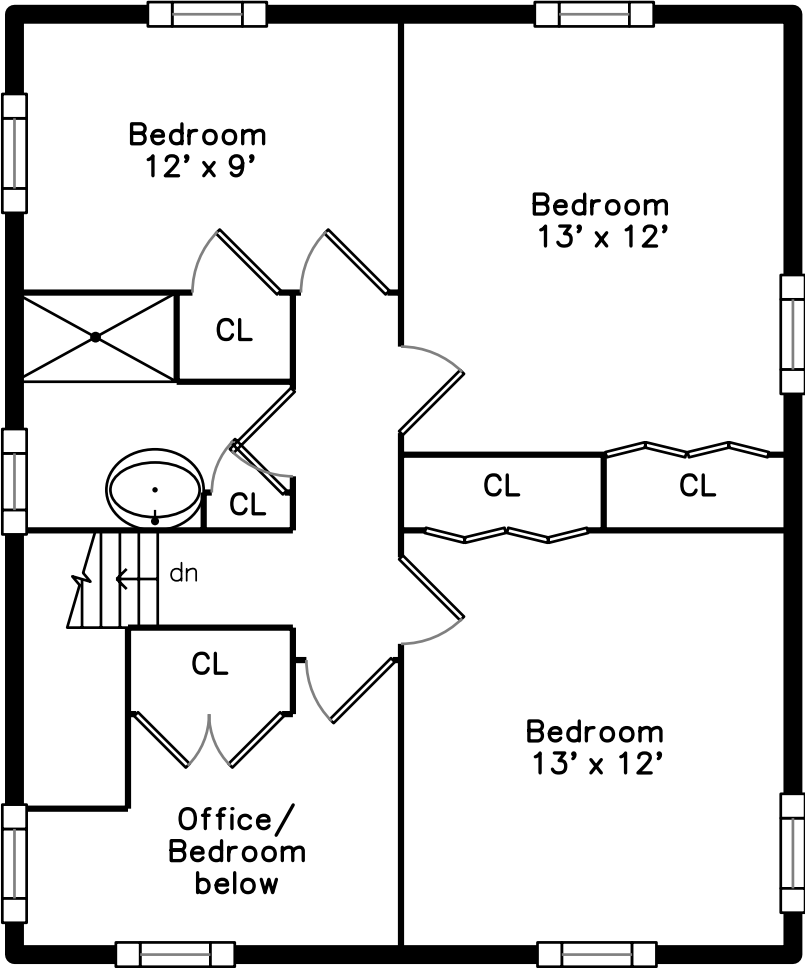

## Upper

## Lower

191 Florence Rd  
Waltham, MA 02154

PicturePlan by  vis-home

Measurements may not be 100% accurate.  
Floor plans are provided for convenience only.  
Room sizes are not used to calculate area.

# Upper

Powder

Bedroom

Bedroom

Bedroom

Office/ Bedroom below

Bathroom

Bonus Room

Bonus Room