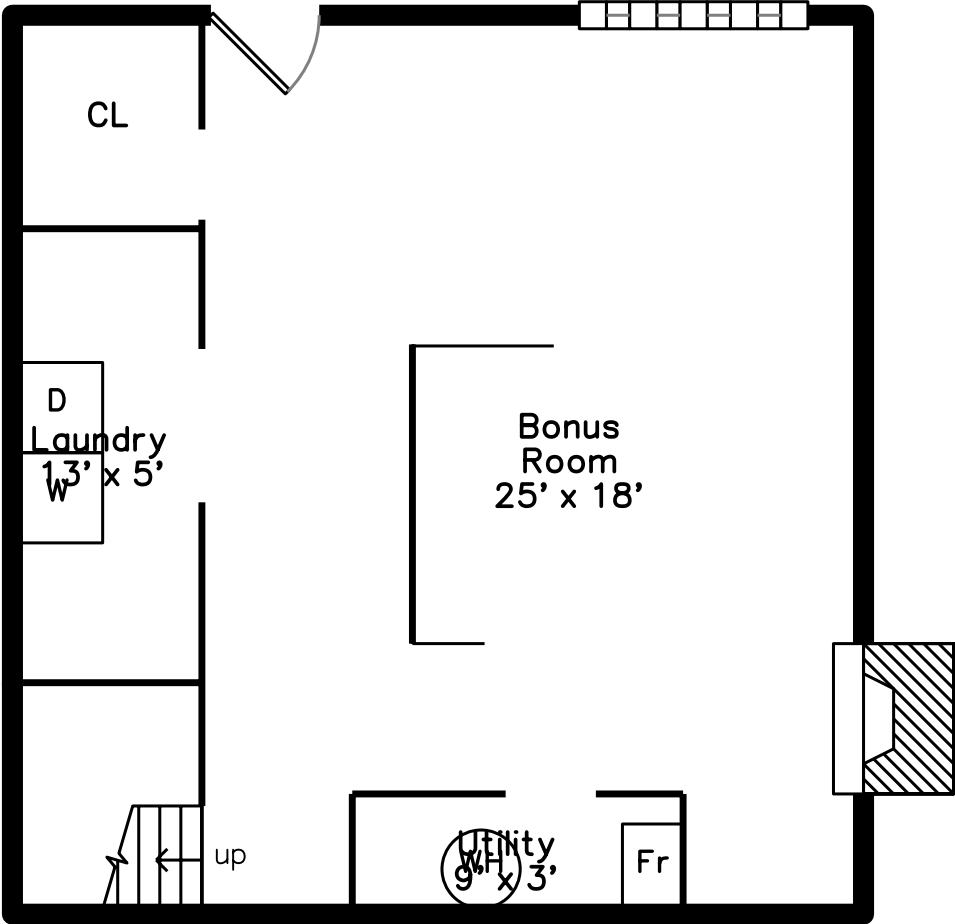

## Lower

191 Florence Rd  
Waltham, MA 02154

PicturePlan by  vis-home

Measurements may not be 100% accurate.  
Floor plans are provided for convenience only.  
Room sizes are not used to calculate area.

# Upper

# Lower

Outside

Outside

Living Room

Living Room

Dining Room

Kitchen

Porch