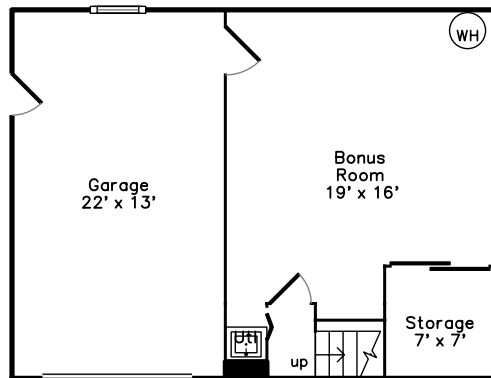

# Upper

# Lower

# Main

**45 Franclaire Dr  
Boston, MA 02132**

PicturePlan(tm) by Vis-Home(C) 2018  
Measurements may not be 100% accurate.  
Floor plans are provided for convenience only.  
Room sizes are not used to calculate area.