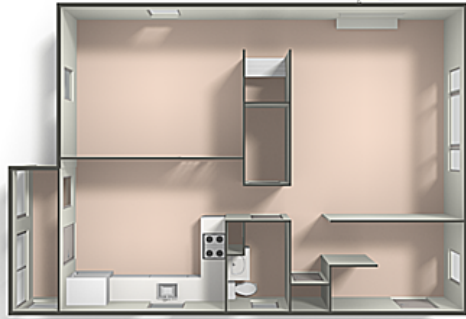

3D View – TopDown