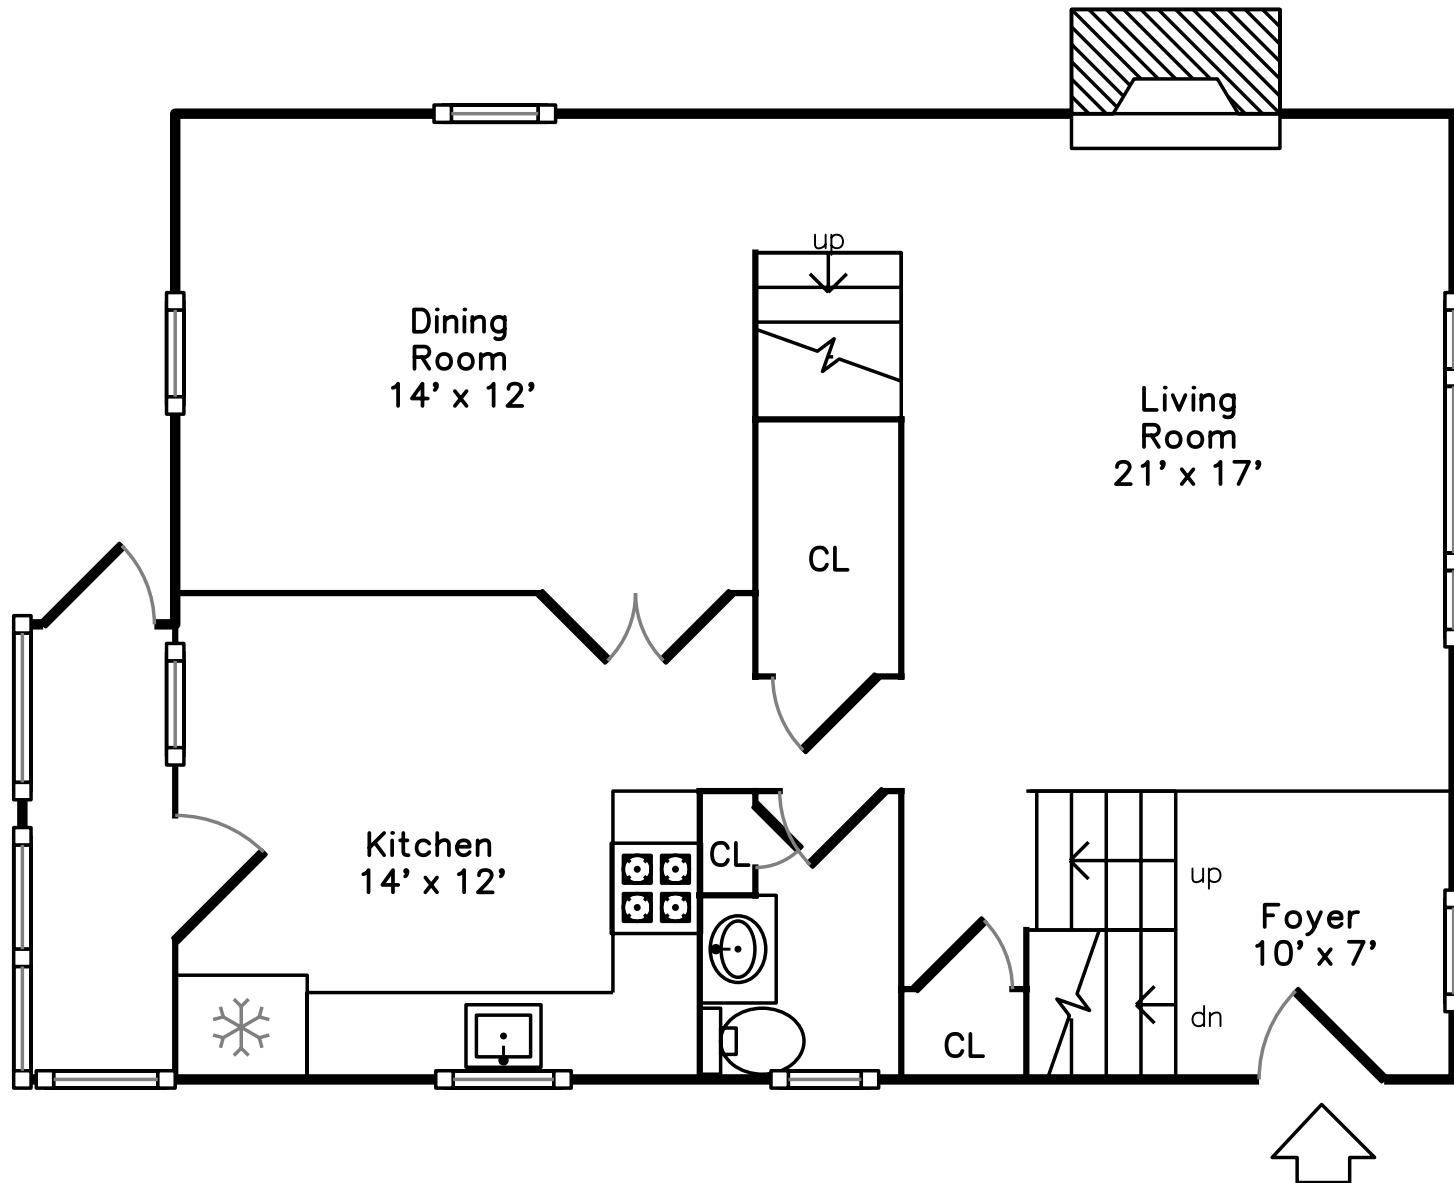

# Main

**45 Franclaire Dr  
Boston, MA 02132**

PicturePlan(tm) by Vis-Home(C) 2018  
Measurements may not be 100% accurate.  
Floor plans are provided for convenience only.  
Room sizes are not used to calculate area.

# Upper

# Lower

3D View – TopDown

3D View – TopDown

3D View – TopDown