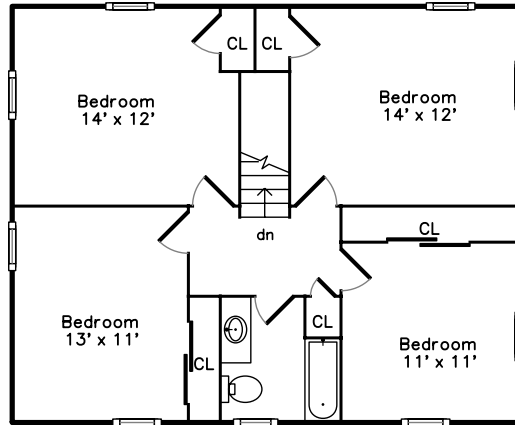

# Upper

# Lower

# Main

**45 Franclaire Dr  
Boston, MA 02132**

PicturePlan(tm) by Vis-Home(C) 2018  
Measurements may not be 100% accurate.  
Floor plans are provided for convenience only.  
Room sizes are not used to calculate area.