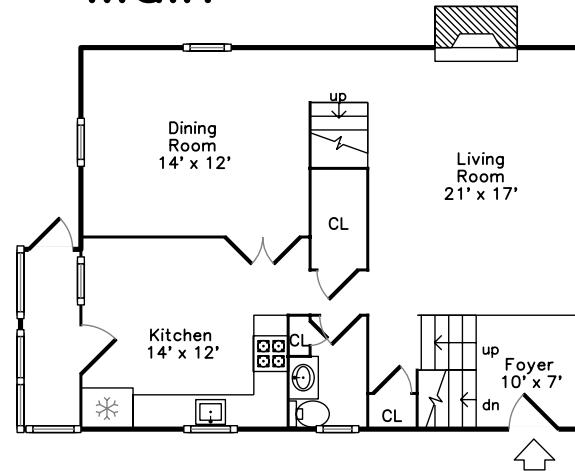

# Upper

# Lower

# Main

**45 Franclaire Dr  
Boston, MA 02132**

PicturePlan(tm) by Vis-Home(C) 2018  
Measurements may not be 100% accurate.  
Floor plans are provided for convenience only.  
Room sizes are not used to calculate area.