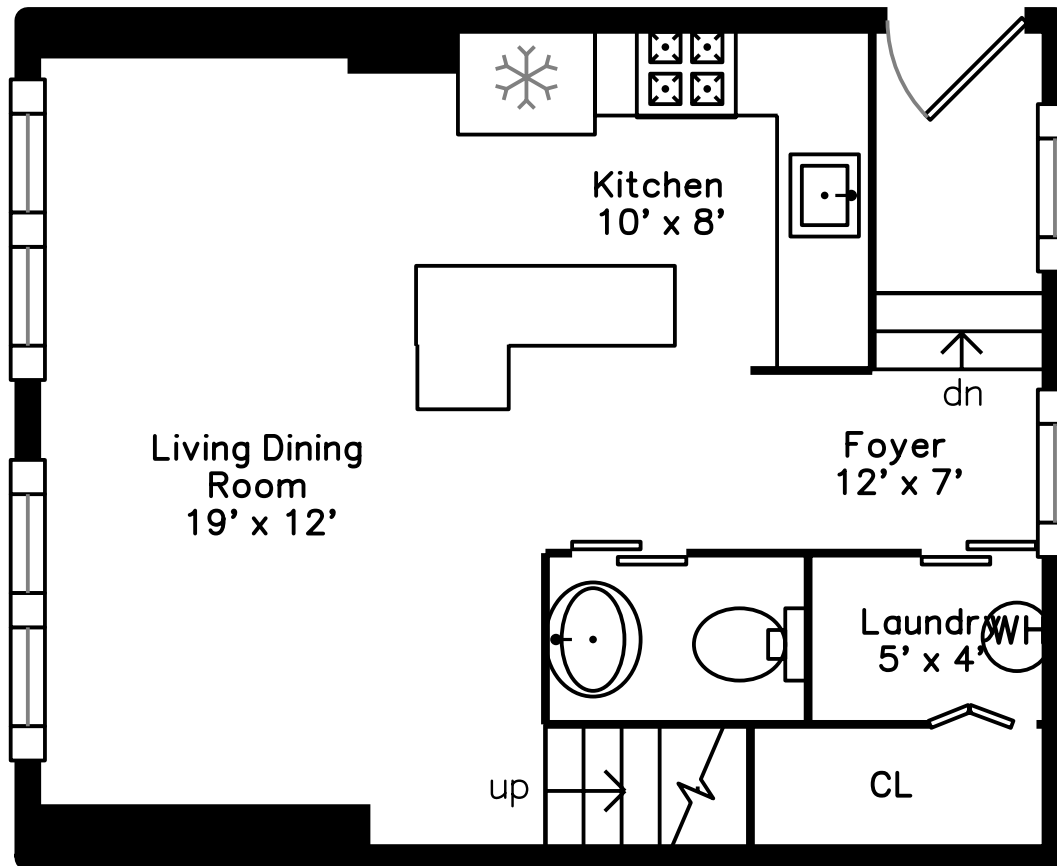

Upper

Main

Lower

145 Stoughton St 4
Boston, MA 02114

PicturePlan by  vis-home
Measurements may not be 100% accurate.
Floor plans are provided for convenience only.
Room sizes are not used to calculate area.

Upper

Main

Lower

Outside

Outside

Outside

Back

Living Dining Room

Living Dining Room

Kitchen

Kitchen

Bathroom

Bedroom

Bedroom

Bathroom