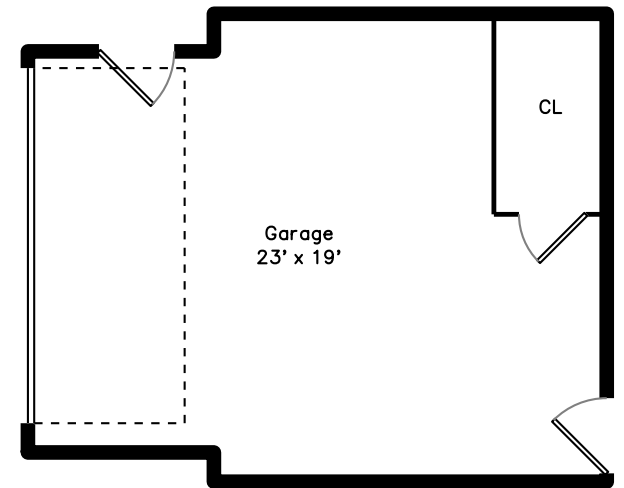

Upper

Main

Lower

145 Stoughton St 4
Boston, MA 02114

PicturePlan by  vis-home
Measurements may not be 100% accurate.
Floor plans are provided for convenience only.
Room sizes are not used to calculate area.

Upper

Main

Lower

Outside

Outside

Outside

Back

Living Dining Room