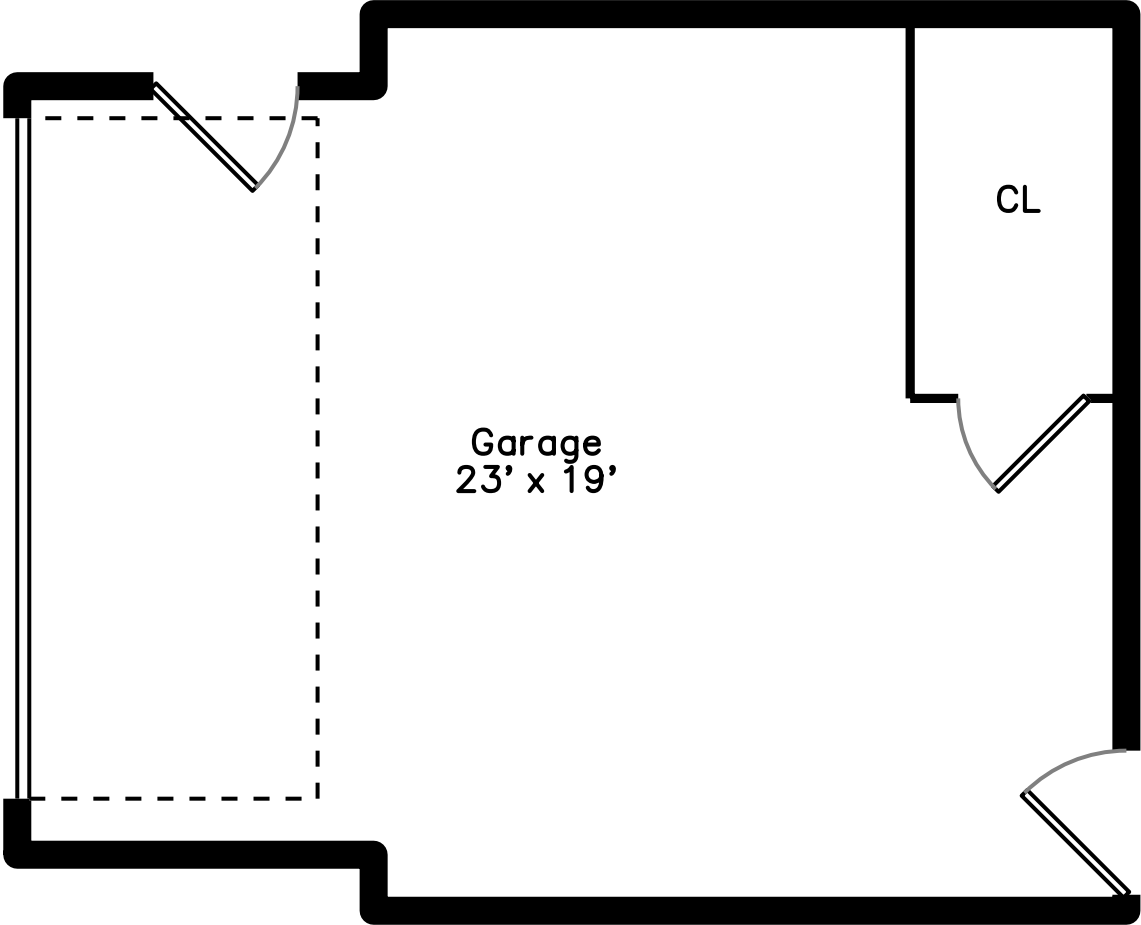

Upper

Main

Lower

145 Stoughton St 4
Boston, MA 02114

PicturePlan by  vis-home
Measurements may not be 100% accurate.
Floor plans are provided for convenience only.
Room sizes are not used to calculate area.

Upper

Main

Lower

Outside

Outside

Outside

Back

Living Dining Room

Living Dining Room

Kitchen

Kitchen

Bathroom

Bedroom

Bedroom

Bathroom