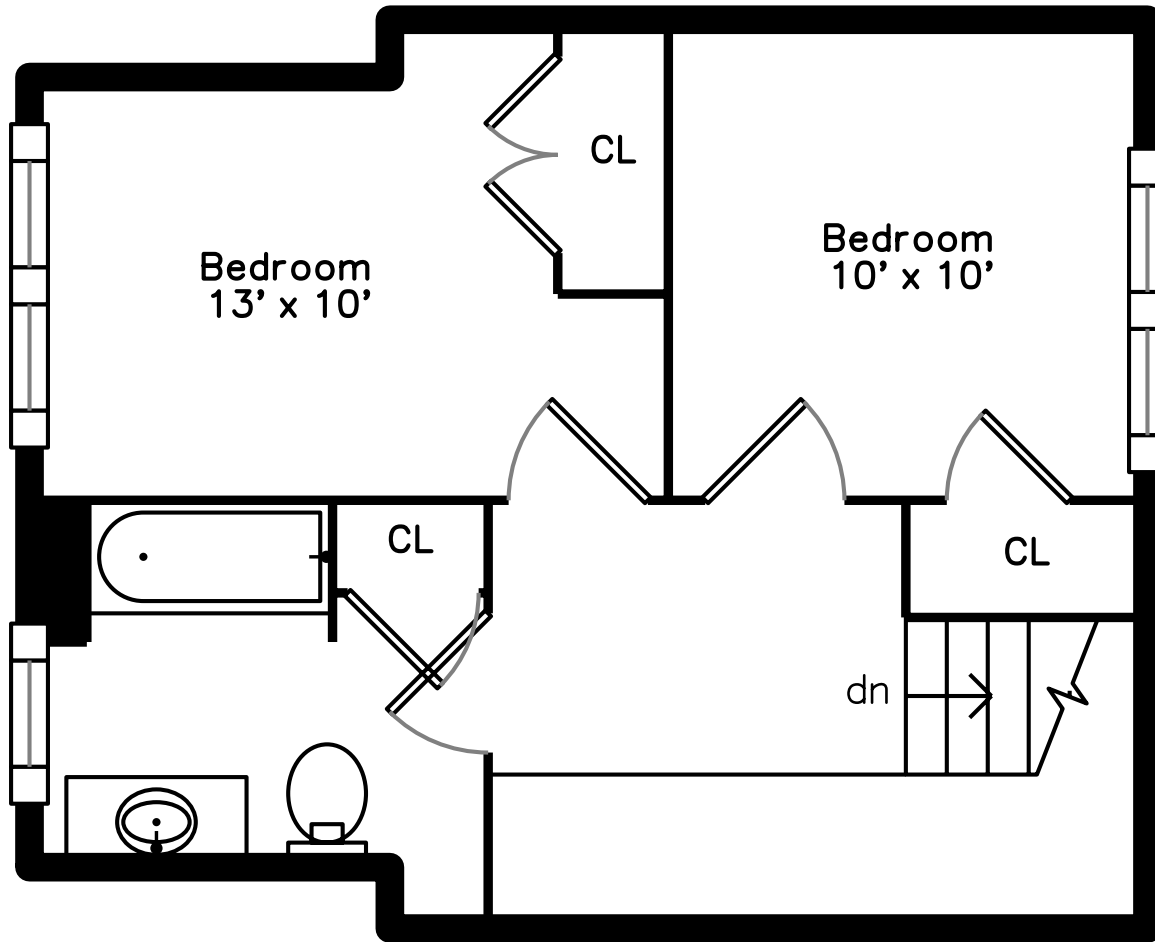

Upper

Main

Lower

145 Stoughton St 4
Boston, MA 02114

PicturePlan by  vis-home
Measurements may not be 100% accurate.
Floor plans are provided for convenience only.
Room sizes are not used to calculate area.

Upper

Main

Lower

Outside

Outside

Outside

Back

Living Dining Room

Living Dining Room

Kitchen

Kitchen

Bathroom

Bedroom

Bedroom

Bathroom