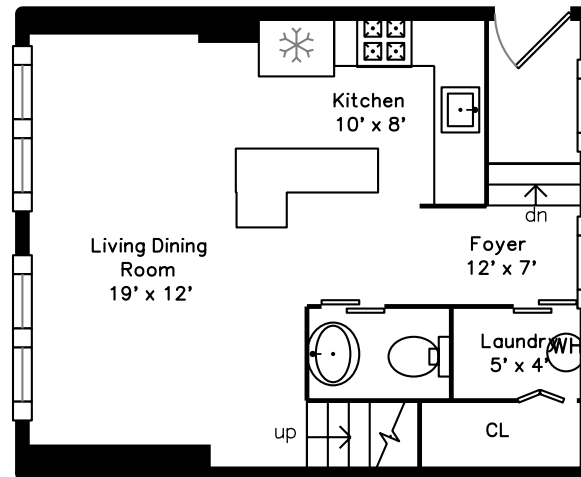

Upper

Main

Lower

145 Stoughton St 4
Boston, MA 02114

PicturePlan by  vis-home
Measurements may not be 100% accurate.
Floor plans are provided for convenience only.
Room sizes are not used to calculate area.

Upper

Main

Lower

Outside

Outside

Outside

Back

Living Dining Room

Living Dining Room

Kitchen

Kitchen

Bathroom

Bedroom

Bedroom

Bathroom