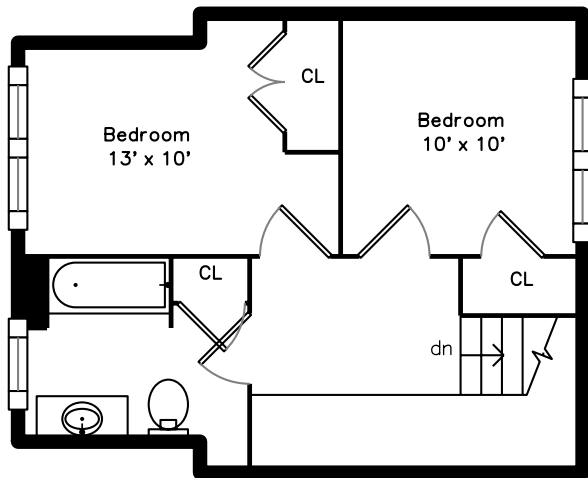

Upper

Main

Lower

145 Stoughton St 4
Boston, MA 02114

PicturePlan by  vis-home
Measurements may not be 100% accurate.
Floor plans are provided for convenience only.
Room sizes are not used to calculate area.

Upper

Main

Lower

Outside

Outside

Outside

Back

Living Dining Room

Living Dining Room

Kitchen

Kitchen

Bathroom

Bedroom

Bedroom

Bathroom