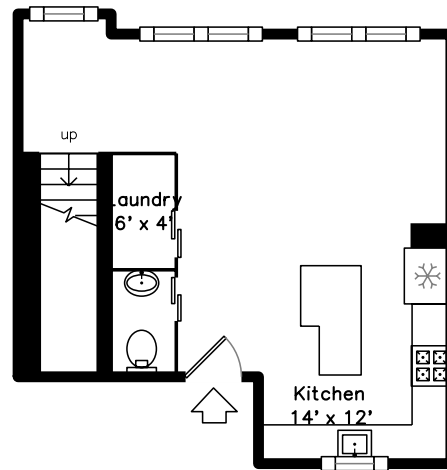

Top

Upper

Main

145 Stoughton Street #3
 Boston, MA 02125

PicturePlan by  vis-home

Measurements may not be 100% accurate.

Floor plans are provided for convenience only.

Room sizes are not used to calculate area.

Top

Upper

Main

Outside

Outside

Outside

Back

Dining Room

Dining Room

Kitchen

Kitchen

Kitchen

Bathroom

Bedroom

Bedroom

Bathroom

Bathroom

Deck

Deck