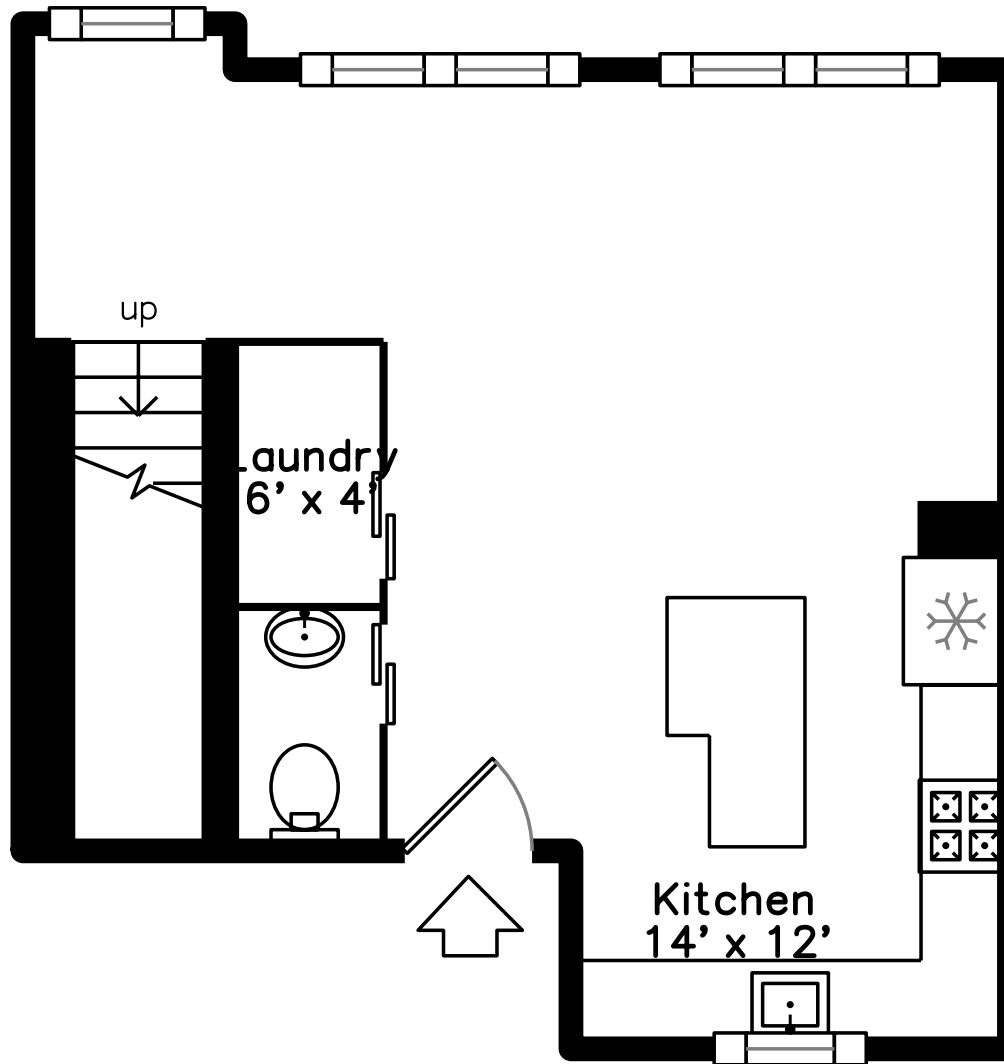

Top

Upper

Main

145 Stoughton Street #3
 Boston, MA 02125

PicturePlan by  vis-home

Measurements may not be 100% accurate.

Floor plans are provided for convenience only.

Room sizes are not used to calculate area.

Top

Upper

Main

Outside

Outside

Outside

Back

Dining Room

Dining Room

Kitchen

Kitchen

Kitchen

Bathroom

Bedroom

Bedroom

Bathroom

Bathroom

Deck

Deck