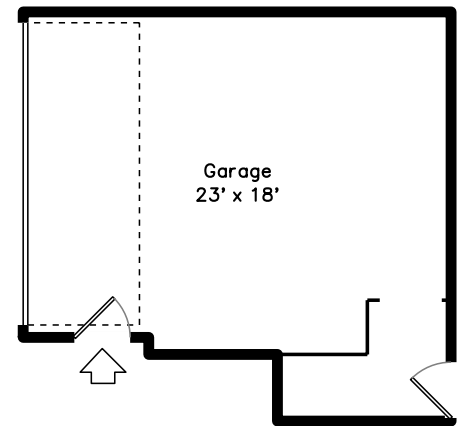

Top

Upper

Main

145 Stoughton Street #3
 Boston, MA 02125

PicturePlan by  vis-home

Measurements may not be 100% accurate.

Floor plans are provided for convenience only.

Room sizes are not used to calculate area.

Top

Upper

Main

Outside

Outside

Outside

Back

Dining Room