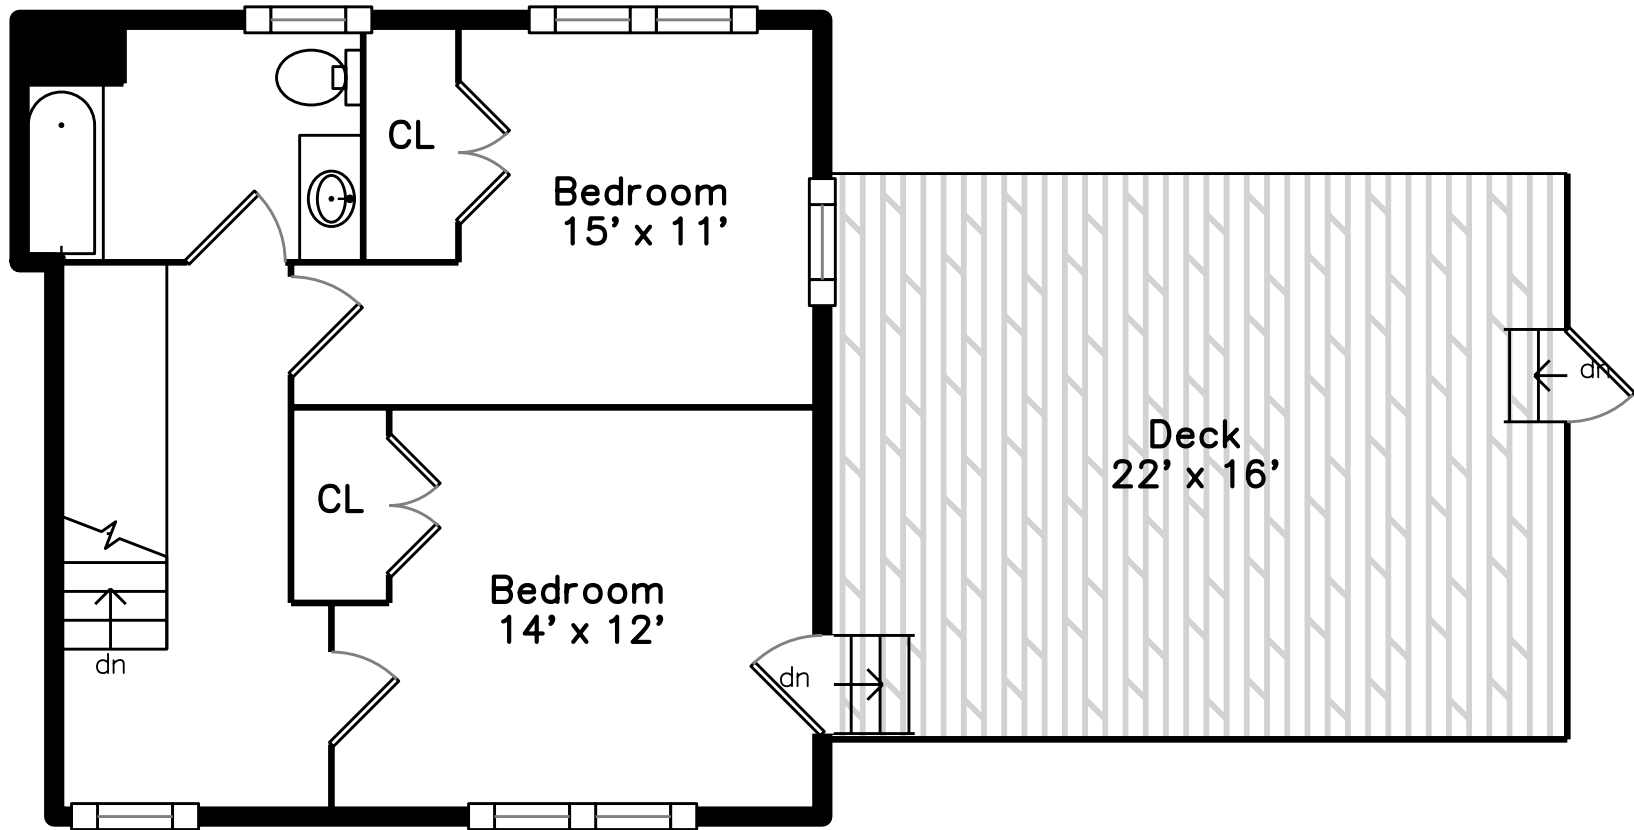

Top

Upper

Main

145 Stoughton Street #3
 Boston, MA 02125

PicturePlan by  vis-home

Measurements may not be 100% accurate.

Floor plans are provided for convenience only.

Room sizes are not used to calculate area.

Top

Upper

Main

Outside

Outside

Outside

Back

Dining Room

Dining Room

Kitchen

Kitchen

Kitchen

Bathroom

Bedroom

Bedroom

Bathroom

Bathroom

Deck

Deck