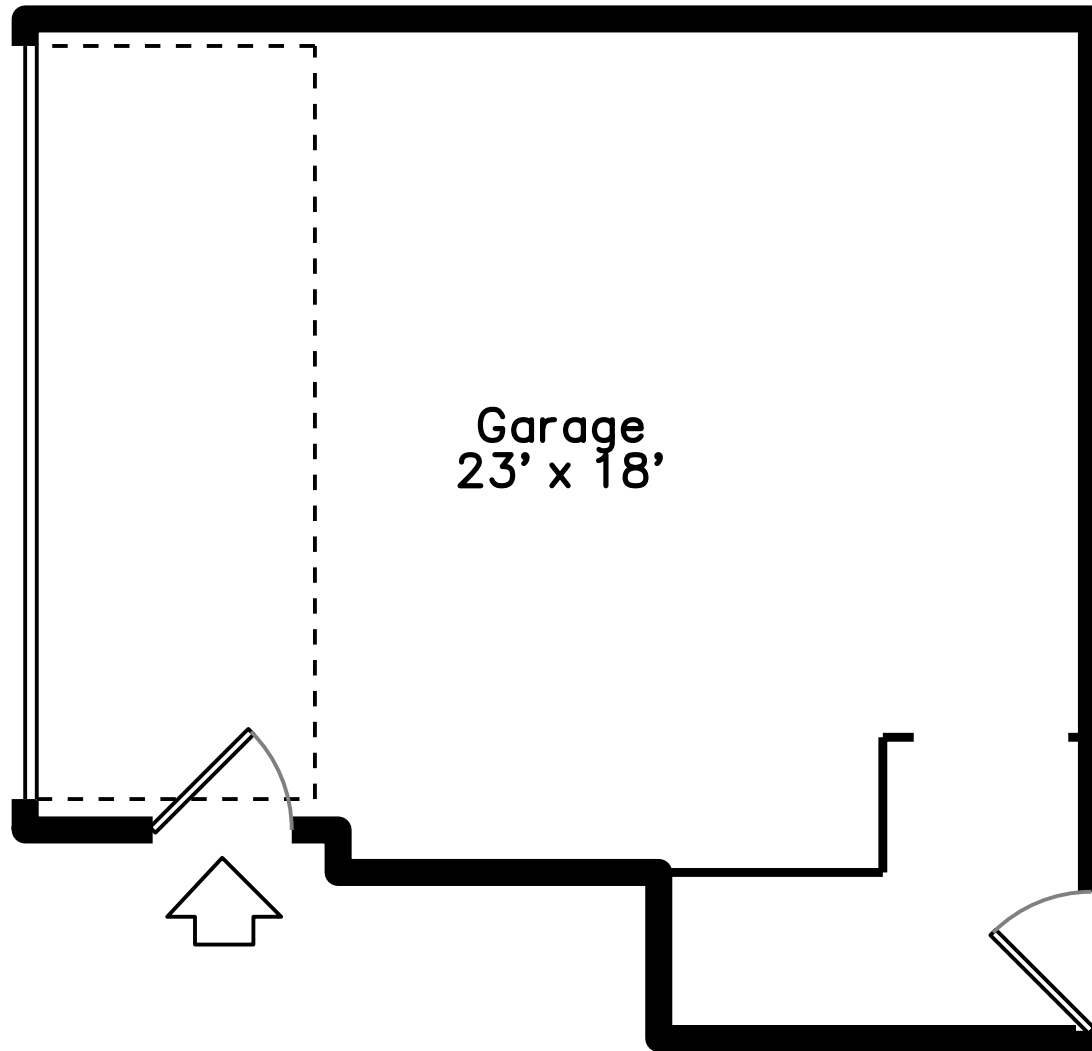

Top

Upper

Main

145 Stoughton Street #3
 Boston, MA 02125

PicturePlan by  vis-home

Measurements may not be 100% accurate.

Floor plans are provided for convenience only.

Room sizes are not used to calculate area.

Top

Upper

Main

Outside

Outside

Outside

Back

Dining Room

Dining Room

Kitchen

Kitchen

Kitchen

Bathroom

Bedroom

Bedroom

Bathroom

Bathroom

Deck

Deck