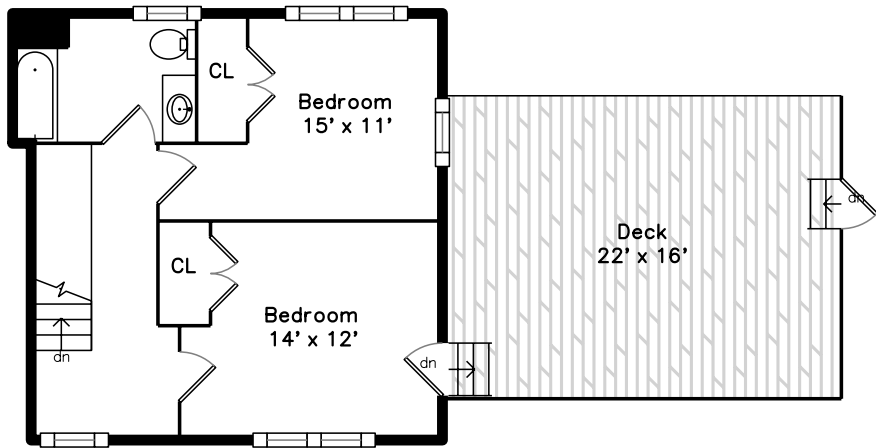

Top

Upper

Main

145 Stoughton Street #3
 Boston, MA 02125

PicturePlan by  vis-home

Measurements may not be 100% accurate.

Floor plans are provided for convenience only.

Room sizes are not used to calculate area.

Top

Upper

Main

Outside

Outside

Outside

Back

Dining Room

Dining Room

Kitchen

Kitchen

Kitchen

Bathroom

Bedroom

Bedroom

Bathroom

Bathroom

Deck

Deck