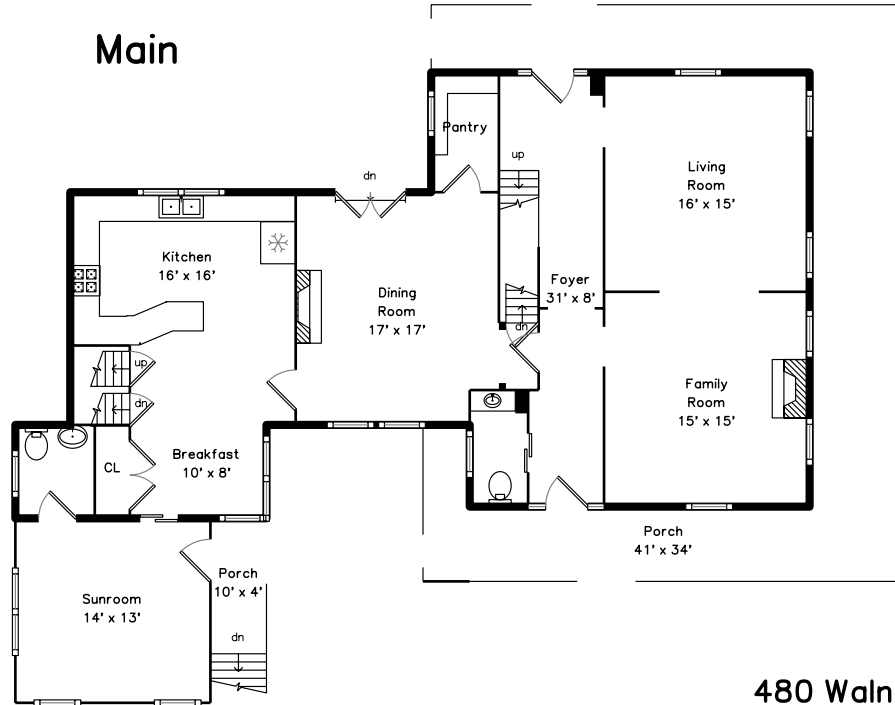

## Main

## Upper

480 Walnut St  
Newton, MA 02460

PicturePlan by vis-home

Measurements may not be 100% accurate.  
Floor plans are provided for convenience only.  
Room sizes are not used to calculate area.

Foyer

Living Room

Dining Room

Dining Room

Family Room

Kitchen

Kitchen

Kitchen

Breakfast

Sunroom

Bathroom

Main Bedroom

Main Bedroom

Main Bathroom

Bedroom

Bedroom