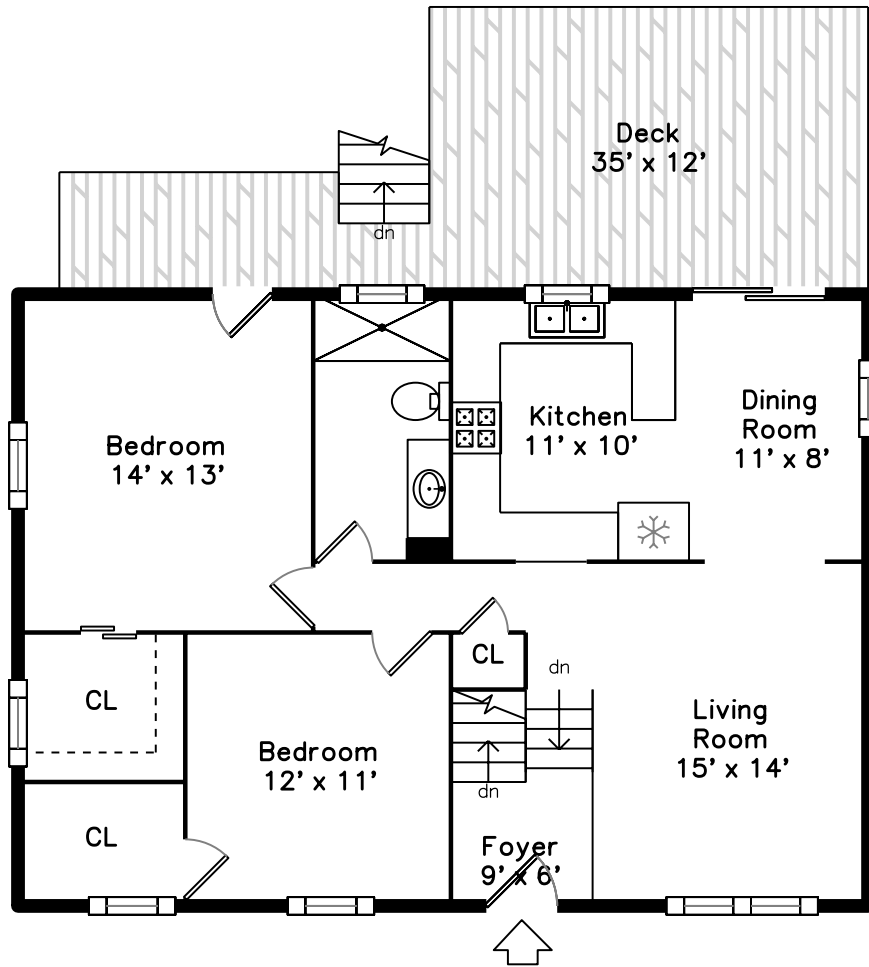

Main

Lower

19 Northdale Terrace
Boston, MA 02132

PicturePlan by  vis-home

Measurements may not be 100% accurate.
Floor plans are provided for convenience only.
Room sizes are not used to calculate area.

Main

Lower

Outside

Outside

Back

Back

Back

Living Room

Living Room

Living Room

Kitchen

Kitchen

Kitchen

Bedroom

Bedroom

Bathroom

CL

Deck

Deck

Family Room

Family Room

Bedroom

Bathroom