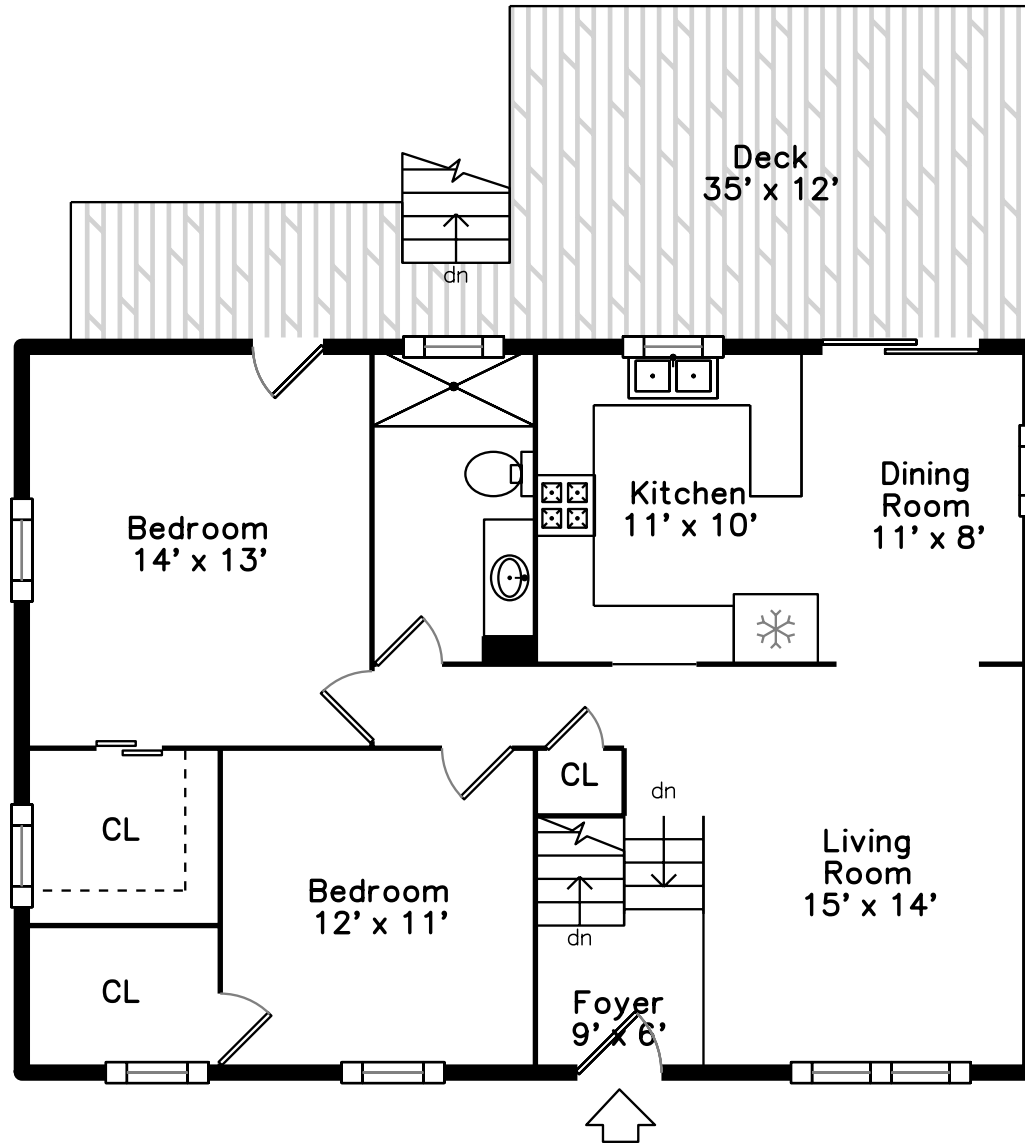

Main

Lower

19 Northdale Terrace
Boston, MA 02132

PicturePlan by  vis-home

Measurements may not be 100% accurate.
Floor plans are provided for convenience only.
Room sizes are not used to calculate area.

Main

Lower

Outside

Outside

Back

Back

Back

Living Room

Living Room

Living Room

Kitchen

Kitchen

Kitchen

Bedroom

Bedroom

Bathroom

CL

Deck

Deck

Family Room

Family Room

Bedroom

Bathroom