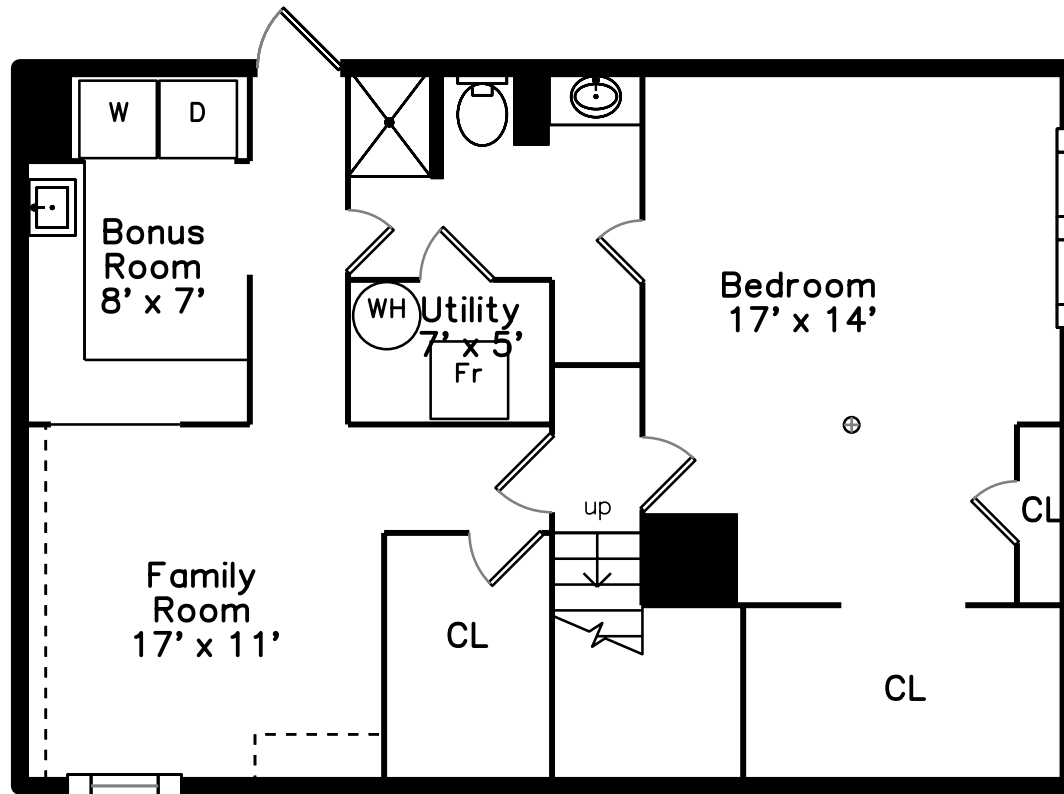

Main

Lower

19 Northdale Terrace
Boston, MA 02132

PicturePlan by  vis-home

Measurements may not be 100% accurate.
Floor plans are provided for convenience only.
Room sizes are not used to calculate area.

Main

Lower

Outside

Outside

Back

Back

Back

Living Room

Living Room

Living Room

Kitchen

Kitchen

Kitchen

Bedroom

Bedroom

Bathroom

CL

Deck

Deck

Family Room

Family Room

Bedroom

Bathroom