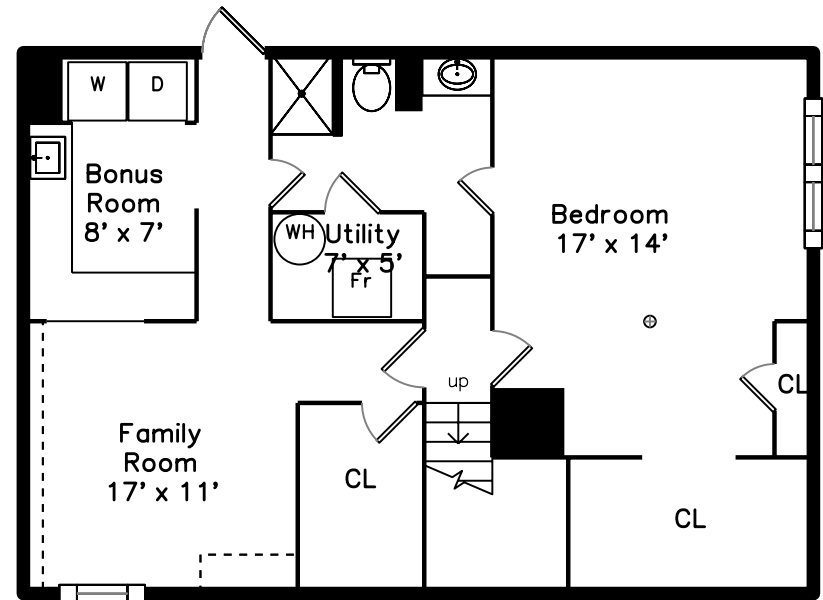

Main

Lower

19 Northdale Terrace
Boston, MA 02132

PicturePlan by  vis-home

Measurements may not be 100% accurate.
Floor plans are provided for convenience only.
Room sizes are not used to calculate area.

Main

Lower

Outside

Outside

Back

Back

Back

Living Room

Living Room

Living Room

Kitchen

Kitchen

Kitchen

Bedroom

Bedroom

Bathroom

CL

Deck

Deck

Family Room

Family Room

Bedroom

Bathroom