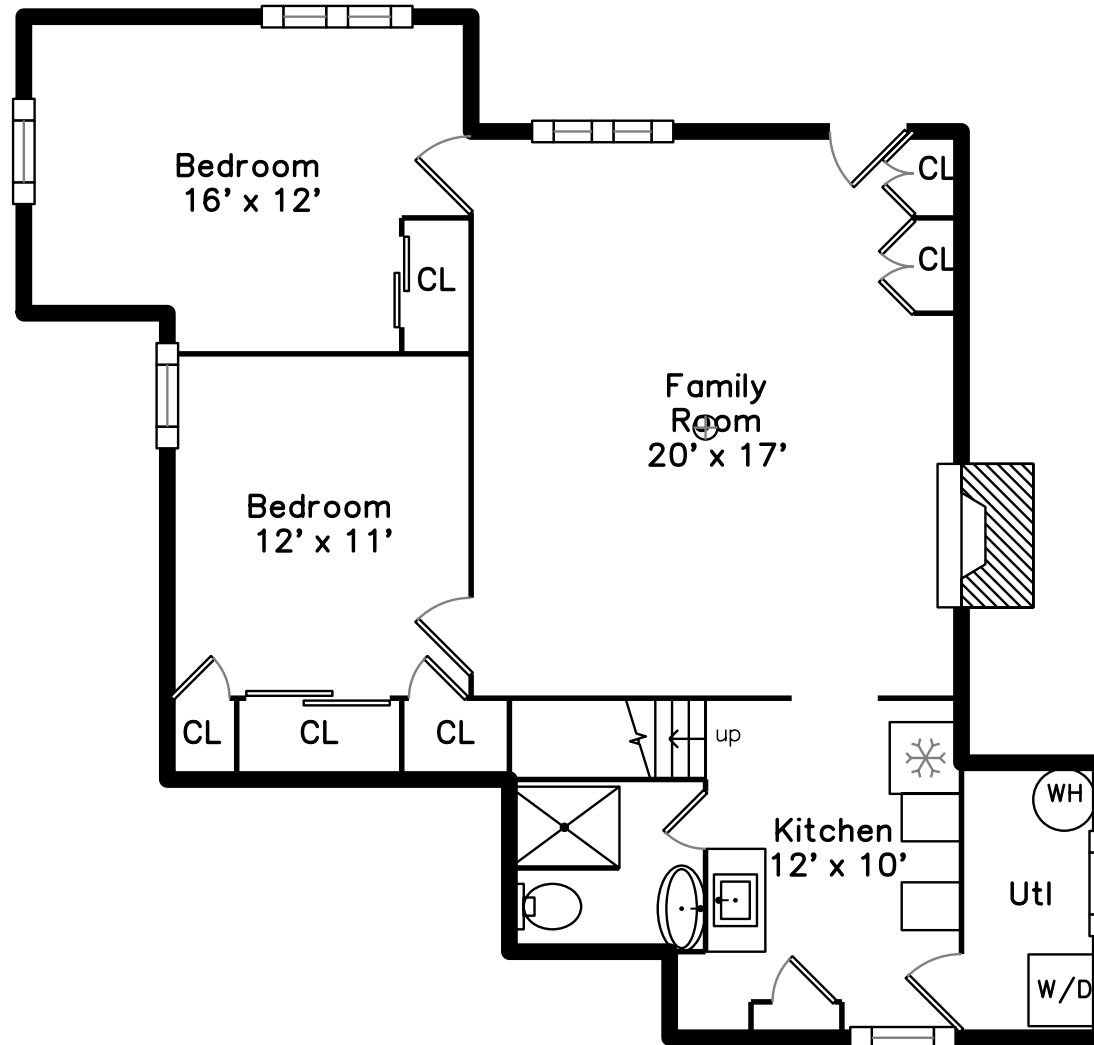

# Garage

47 Eastwood Circuit  
Boston, MA 02132

PicturePlan by  vis-home

Measurements may not be 100% accurate.  
Floor plans are provided for convenience only.  
Room sizes are not used to calculate area.

# Upper

# Garage

Garage  
18' x 18'

Outside

Outside

Outside

Outside

Outside

Living Room

Bedroom

Bedroom

Main Bathroom

Main Bathroom

Main Bathroom

Bathroom

Family Room

Bedroom