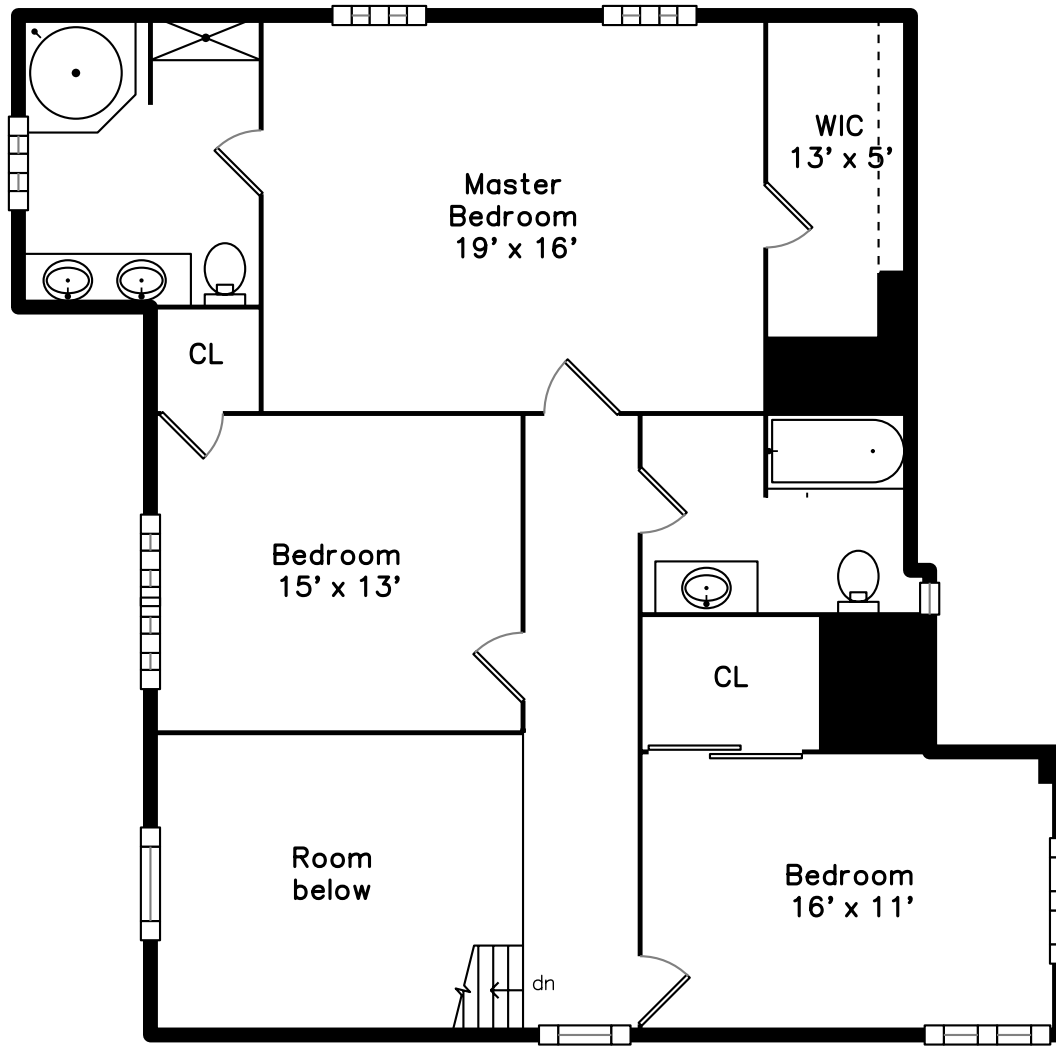

# Lower

# Garage

47 Eastwood Circuit  
Boston, MA 02132

PicturePlan by  vis-home

Measurements may not be 100% accurate.  
Floor plans are provided for convenience only.  
Room sizes are not used to calculate area.

# Upper

# Garage

Garage  
18' x 18'

Outside

Outside

Outside

Outside

Outside

Living Room