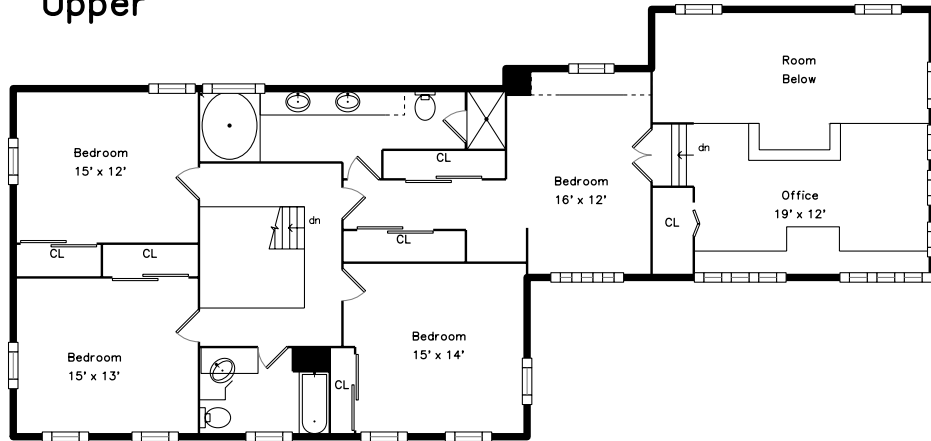

Upper

Main

30 Edgewater Ln
Needham, MA 02492

PicturePlan by  vis-home

Measurements may not be 100% accurate.
Floor plans are provided for convenience only.
Room sizes are not used to calculate area.

Upper

Main

Living Room

Living Room

Dining Room

Dining Room

Kitchen

Kitchen

Kitchen

Breakfast

Office

Office

Bedroom

Sunroom

Hall

Bedroom

Office

Bonus Room