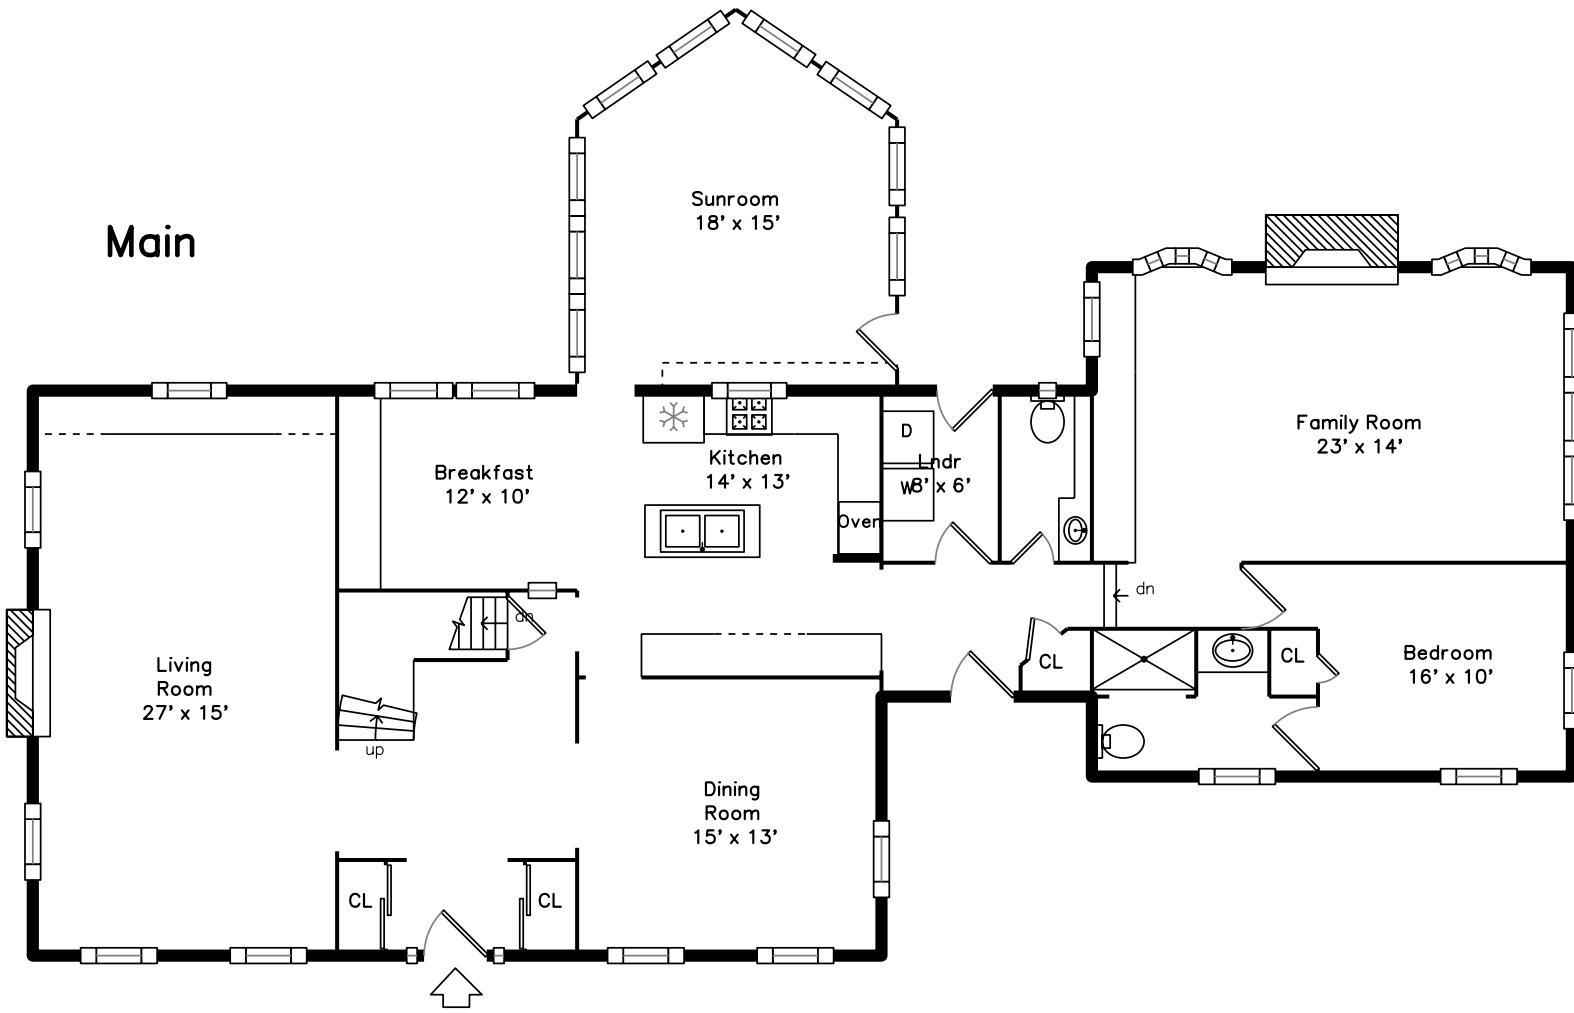

Upper

Main

30 Edgewater Ln
Needham, MA 02492

PicturePlan by  vis-home

Measurements may not be 100% accurate.
Floor plans are provided for convenience only.
Room sizes are not used to calculate area.

Upper

Main

Outside

Backyard

Backyard

Backyard

Backyard

Backyard

Backyard

Entry

Living Room

Living Room

Dining Room

Dining Room

Kitchen

Kitchen

Kitchen

Breakfast

Office

Office

Bedroom

Sunroom

Hall

Bedroom

Office

Bonus Room