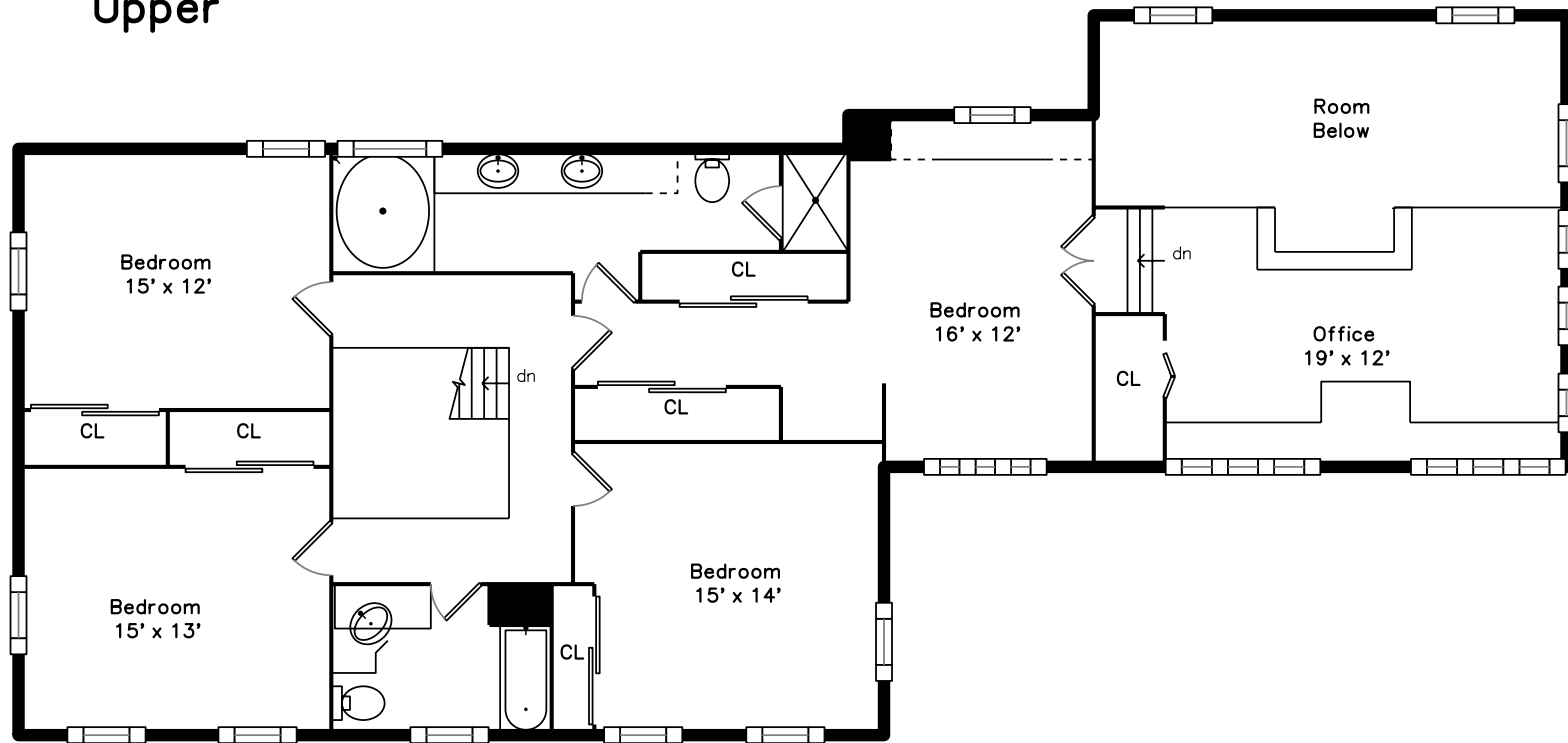

Upper

Main

30 Edgewater Ln
Needham, MA 02492

PicturePlan by  vis-home

Measurements may not be 100% accurate.
Floor plans are provided for convenience only.
Room sizes are not used to calculate area.

Upper

Main

Living Room

Living Room

Dining Room

Dining Room

Kitchen

Kitchen

Kitchen

Breakfast

Office

Office

Bedroom

Sunroom

Hall

Bedroom

Office

Bonus Room