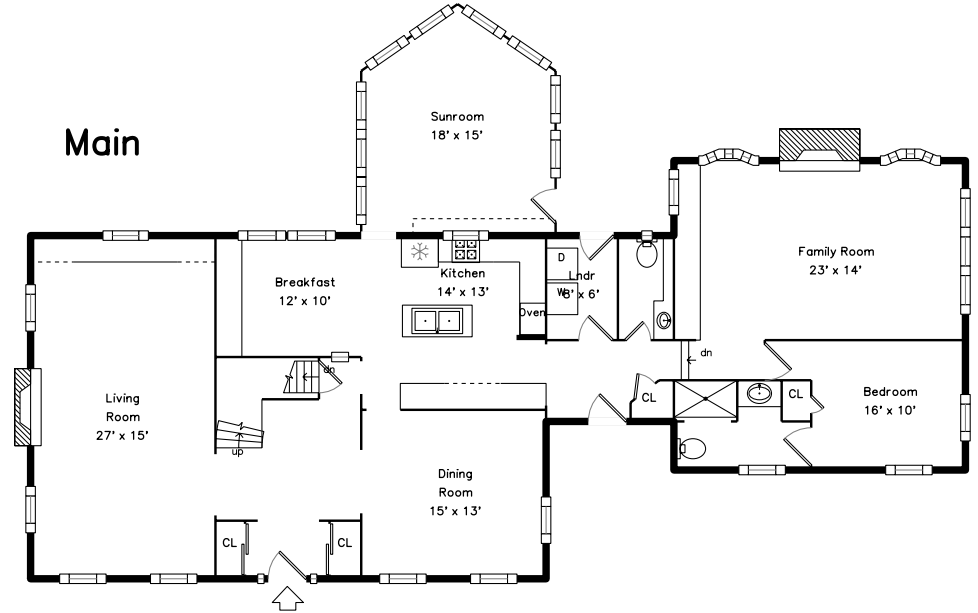

Upper

Main

30 Edgewater Ln
Needham, MA 02492

PicturePlan by  vis-home

Measurements may not be 100% accurate.
Floor plans are provided for convenience only.
Room sizes are not used to calculate area.

Upper

Main

Outside

Backyard

Backyard

Backyard

Backyard

Backyard

Backyard

Entry

Living Room

Living Room

Dining Room

Dining Room

Kitchen

Kitchen

Kitchen

Breakfast

Office

Office

Bedroom

Sunroom

Hall

Bedroom

Office

Bonus Room