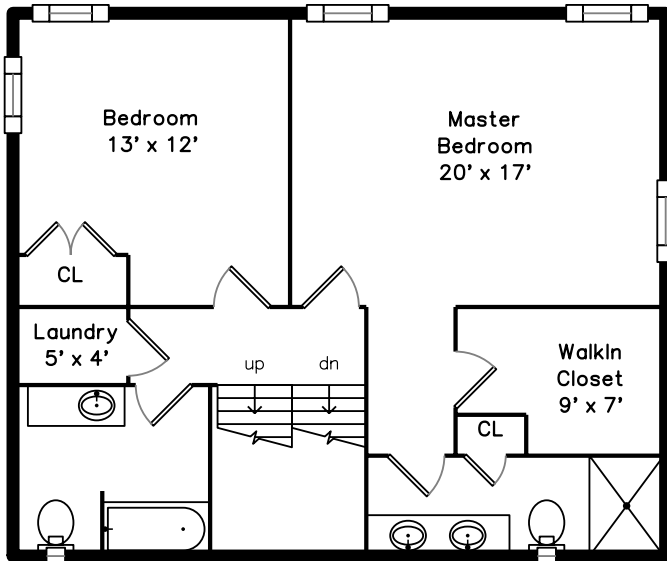

Top

Main

Upper

Lower

188 Summer St 1
Watertown, MA 02472

PicturePlan by vis-home

Measurements may not be 100% accurate.
Floor plans are provided for convenience only.
Room sizes are not used to calculate area.

Backyard

Patio

Living Room

Living Room

Living Room

Living Room

Kitchen

Kitchen

Kitchen

Main Bedroom

Main Bedroom

Main Bathroom

Main Bathroom

Bedroom

Bedroom

Bathroom

Bathroom

Bedroom

Bedroom

Bathroom

Family Room

Family Room

Utility

Bathroom