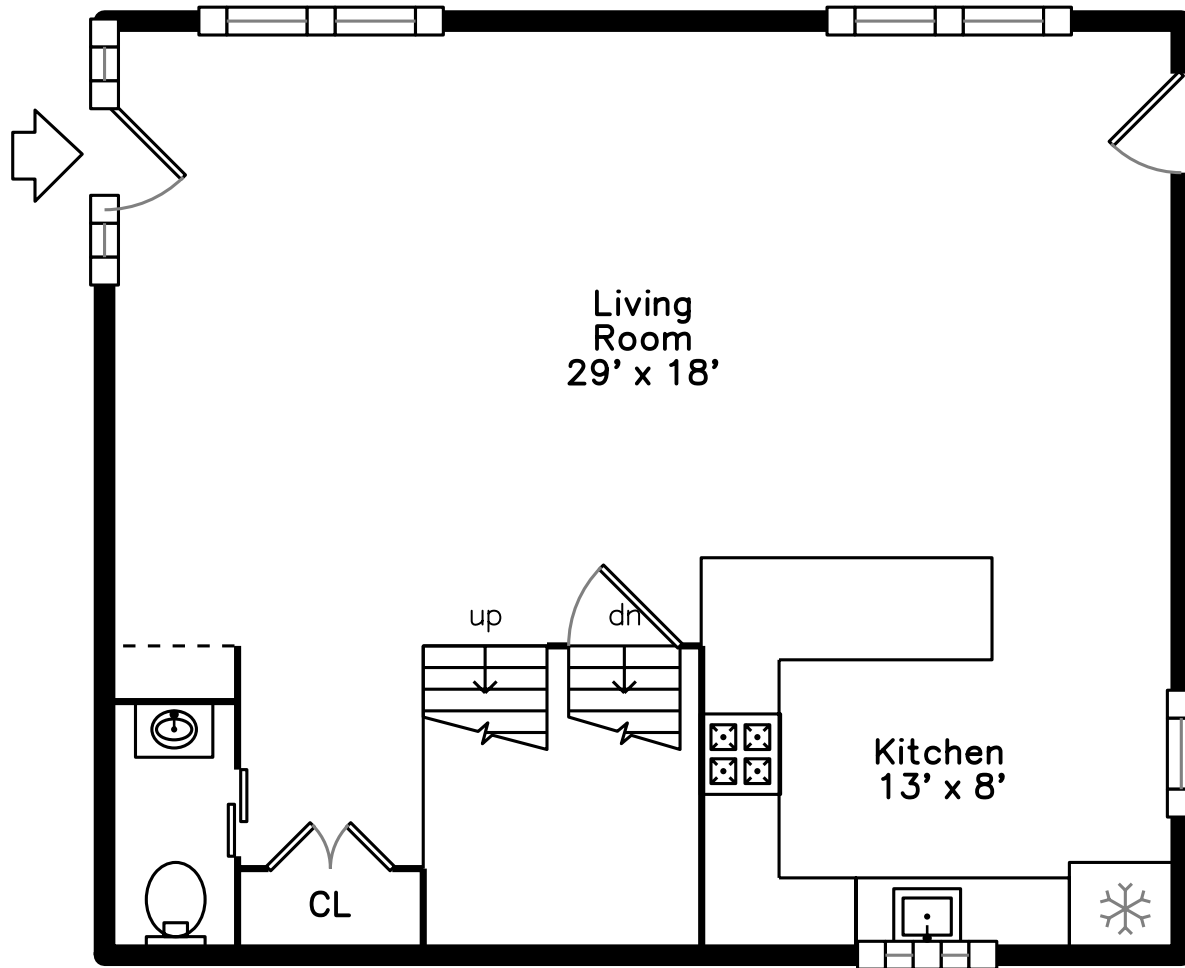

Top

Main

Upper

Lower

188 Summer St 1
Watertown, MA 02472

PicturePlan by vis-home

Measurements may not be 100% accurate.
Floor plans are provided for convenience only.
Room sizes are not used to calculate area.

Top

Upper

Main

Lower

Outside

Outside

Backyard

Backyard

Backyard

Patio

Living Room

Living Room

Living Room

Living Room

Kitchen

Kitchen

Kitchen

Main Bedroom

Main Bedroom

Main Bathroom

Main Bathroom

Bedroom

Bedroom

Bathroom