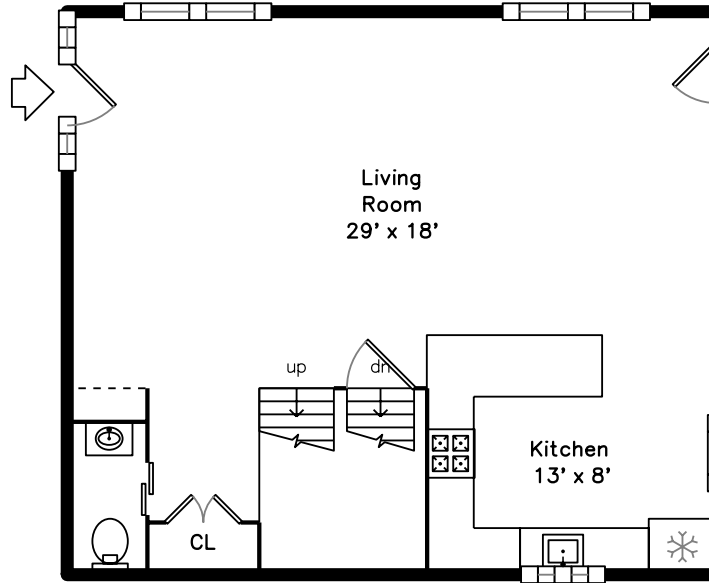

Top

Main

Upper

Lower

188 Summer St 1
Watertown, MA 02472

PicturePlan by vis-home

Measurements may not be 100% accurate.
Floor plans are provided for convenience only.
Room sizes are not used to calculate area.

Top

Upper

Main

Lower

Outside

Outside

Backyard

Backyard

Backyard

Patio

Living Room

Living Room

Living Room

Living Room

Kitchen

Kitchen

Kitchen

Main Bedroom

Main Bedroom

Main Bathroom

Main Bathroom

Bedroom

Bedroom

Bathroom