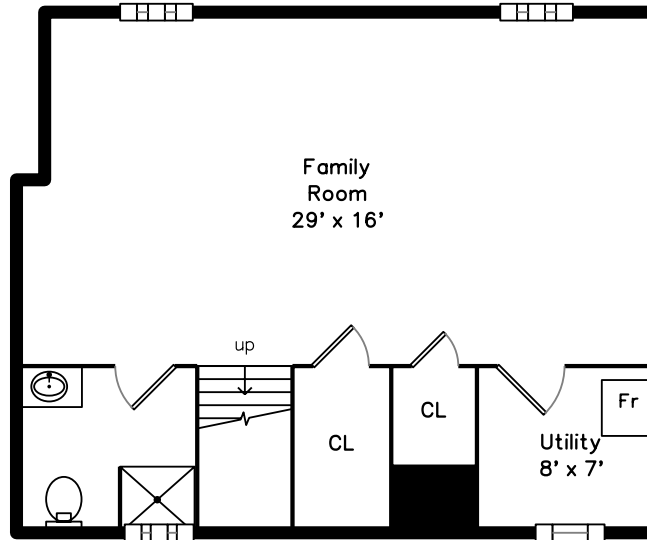

Top

Main

Upper

Lower

188 Summer St 1
Watertown, MA 02472

PicturePlan by vis-home

Measurements may not be 100% accurate.
Floor plans are provided for convenience only.
Room sizes are not used to calculate area.

Top

Upper

Main

Lower

Outside

Outside

Backyard

Backyard

Backyard

Patio

Living Room

Living Room

Living Room

Living Room

Kitchen

Kitchen

Kitchen

Main Bedroom

Main Bedroom

Main Bathroom

Main Bathroom

Bedroom

Bedroom

Bathroom