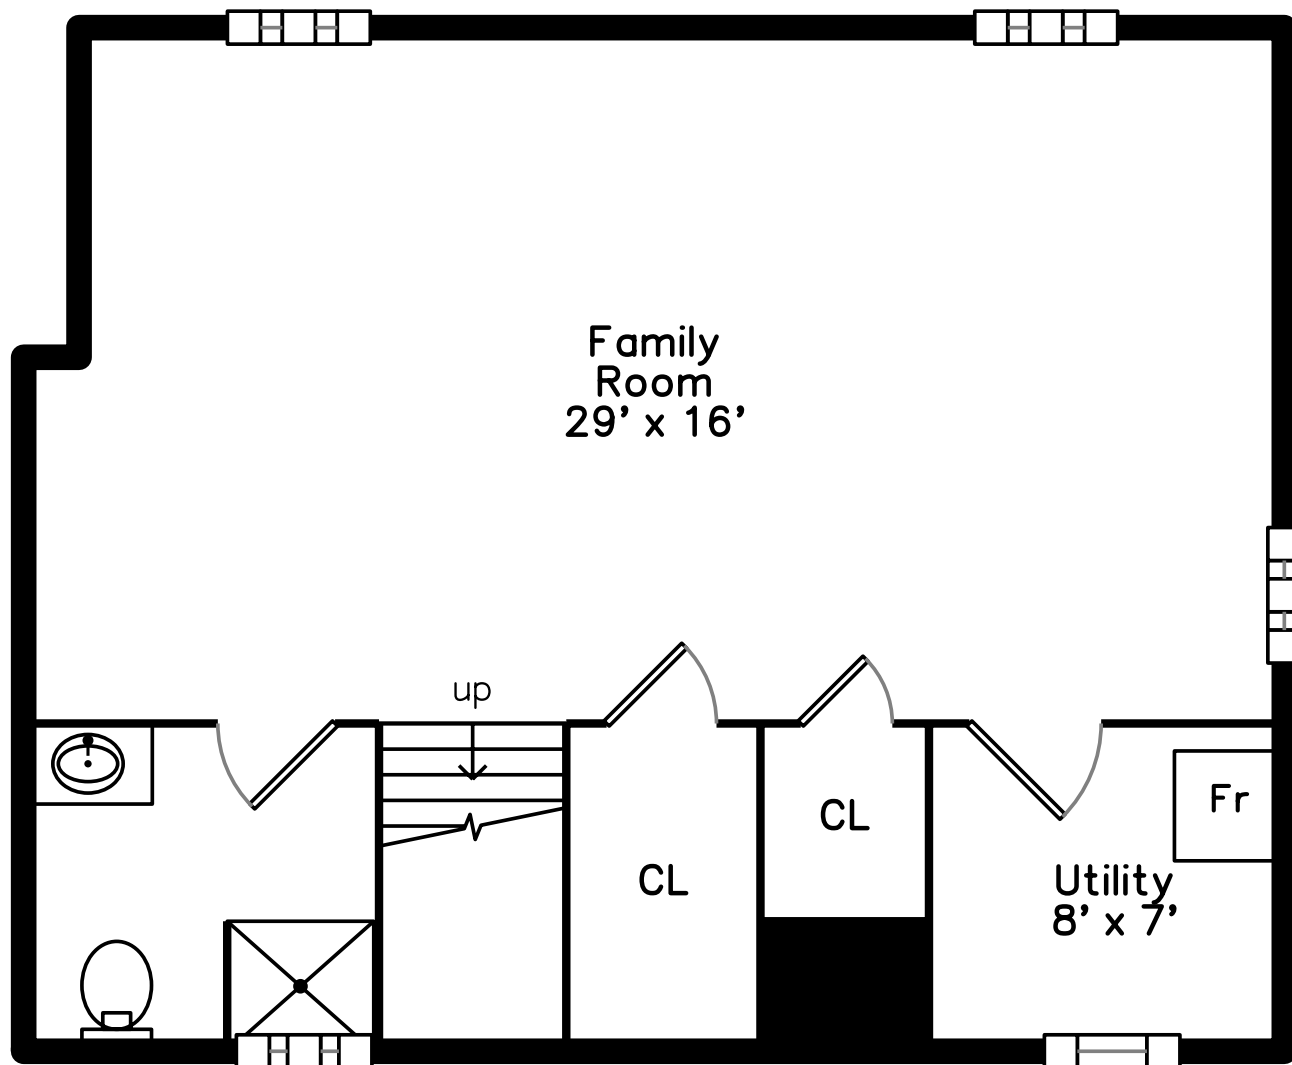

Top

Main

Upper

Lower

188 Summer St 1
Watertown, MA 02472

PicturePlan by vis-home

Measurements may not be 100% accurate.
Floor plans are provided for convenience only.
Room sizes are not used to calculate area.

Top

Upper

Main

Lower

Outside

Outside

Backyard

Backyard

Backyard

Patio

Living Room

Living Room

Living Room

Living Room

Kitchen

Kitchen

Kitchen

Main Bedroom

Main Bedroom

Main Bathroom

Main Bathroom

Bedroom

Bedroom

Bathroom