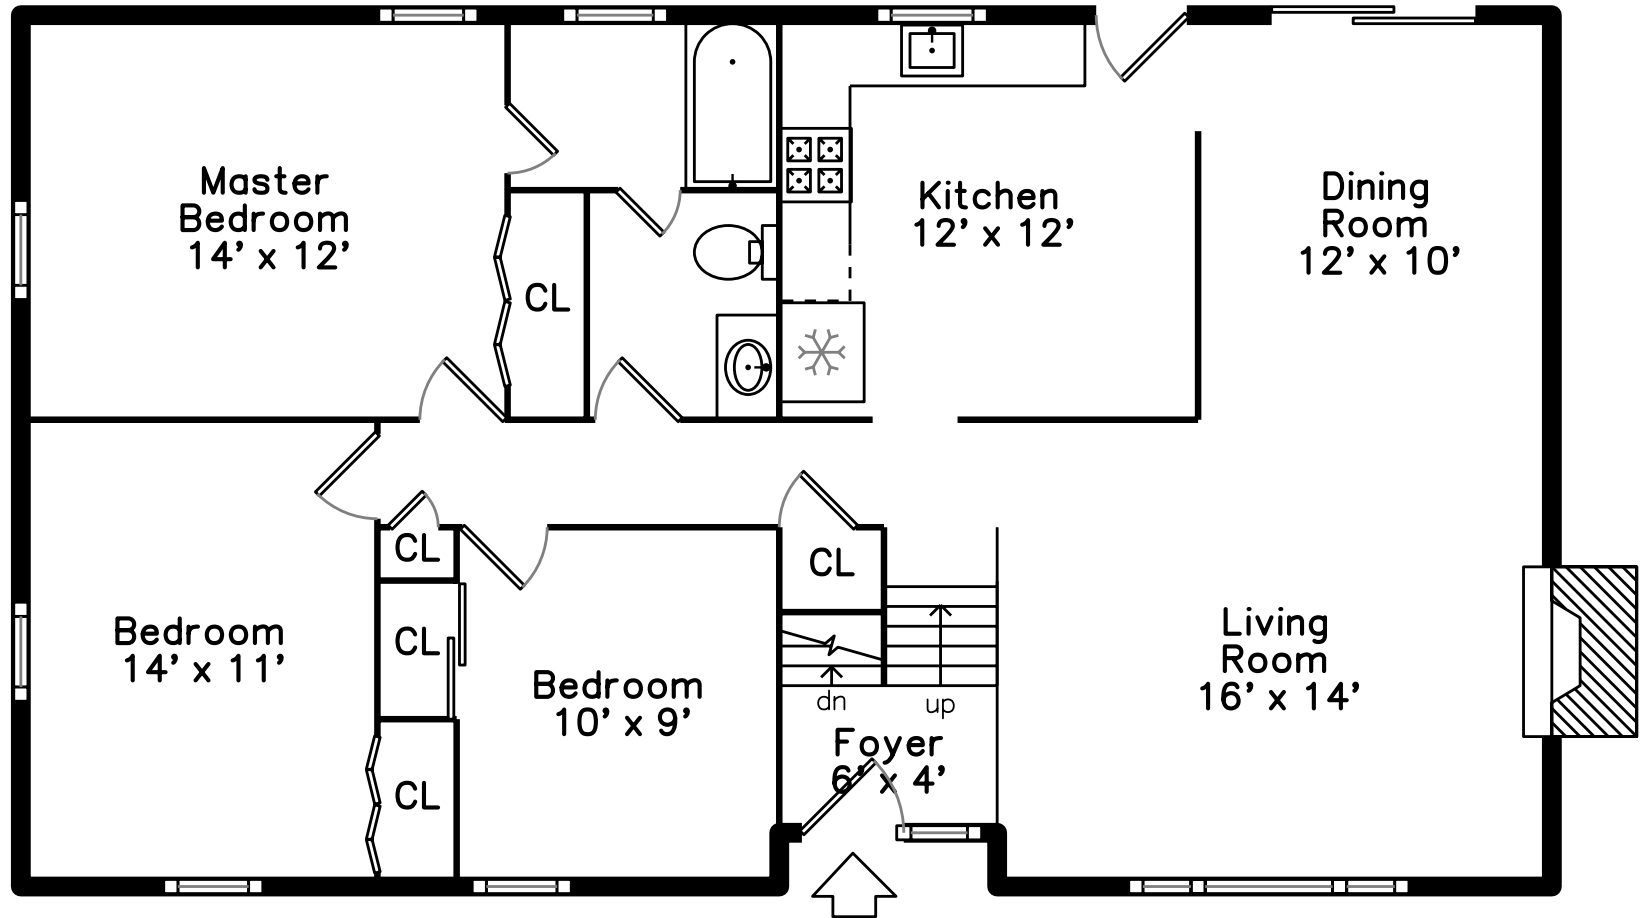

Main

Lower

99 Graymore Road
Waltham, MA 02451

PicturePlan by  vis-home

Measurements may not be 100% accurate.
Floor plans are provided for convenience only.
Room sizes are not used to calculate area.

Main

Lower

Outside

Outside

Backyard

Backyard

Backyard

Deck

Living Room

Living Room

Dining Room

Dining Room

Dining Room

Kitchen

Kitchen

Kitchen

Kitchen

Master Bedroom

Master Bedroom

Bedroom

Bedroom

Bedroom

Bathroom

Master Bathroom

Family Room

Family Room