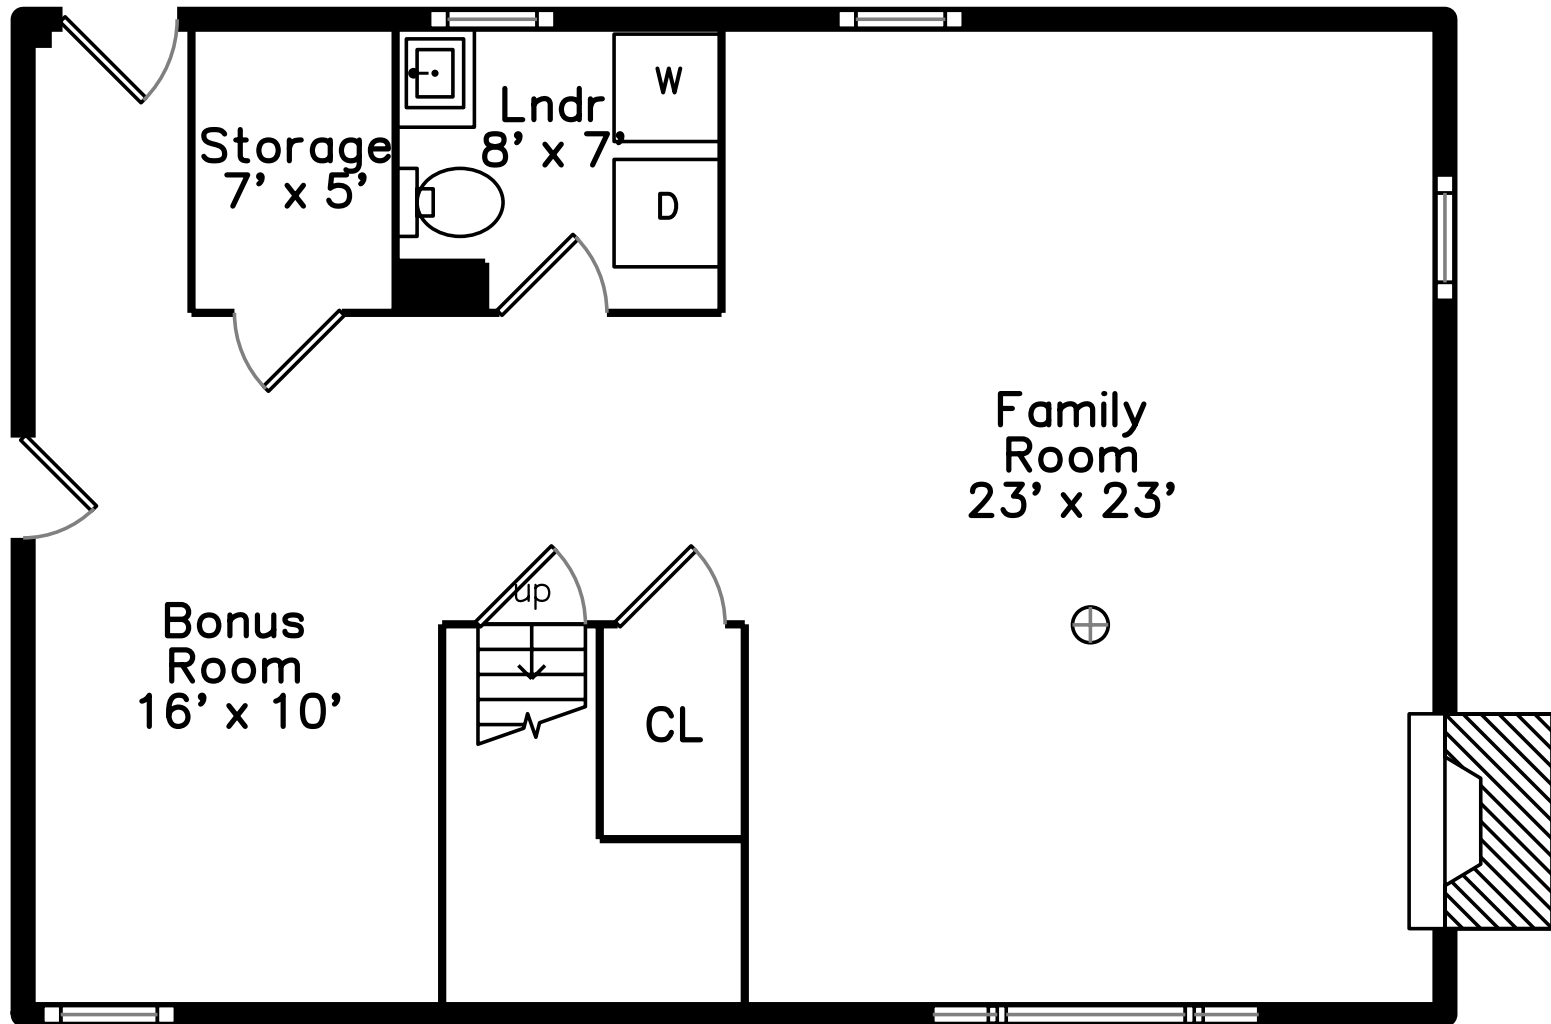

Main

Lower

99 Graymore Road
Waltham, MA 02451

PicturePlan by  vis-home

Measurements may not be 100% accurate.
Floor plans are provided for convenience only.
Room sizes are not used to calculate area.

Main

Lower

Outside

Outside

Backyard

Backyard

Backyard

Deck

Living Room

Living Room

Dining Room

Dining Room

Dining Room

Kitchen

Kitchen

Kitchen

Kitchen

Master Bedroom

Master Bedroom

Bedroom

Bedroom

Bedroom

Bathroom

Master Bathroom

Family Room

Family Room