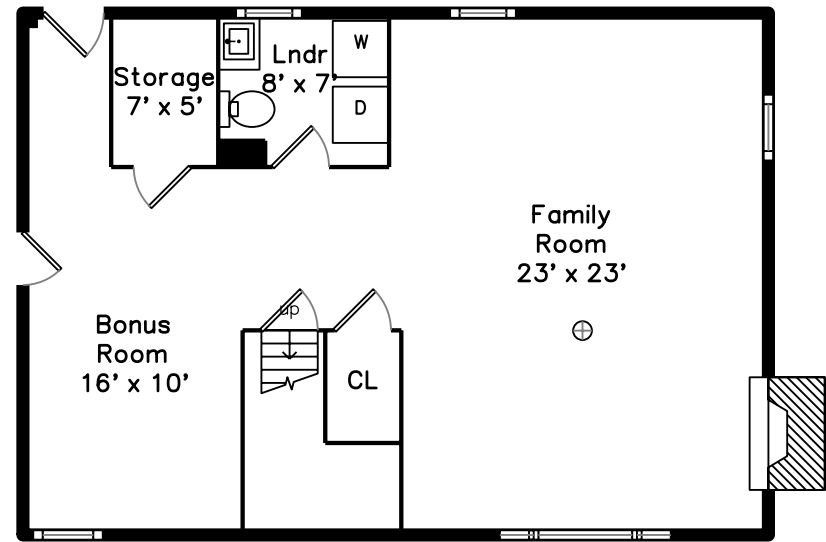

Main

Lower

99 Graymore Road
Waltham, MA 02451

PicturePlan by  vis-home

Measurements may not be 100% accurate.
Floor plans are provided for convenience only.
Room sizes are not used to calculate area.

Main

Lower

Outside

Outside

Backyard

Backyard

Backyard

Deck

Living Room

Living Room

Dining Room

Dining Room

Dining Room

Kitchen

Kitchen

Kitchen

Kitchen

Master Bedroom

Master Bedroom

Bedroom

Bedroom

Bedroom

Bathroom

Master Bathroom

Family Room

Family Room