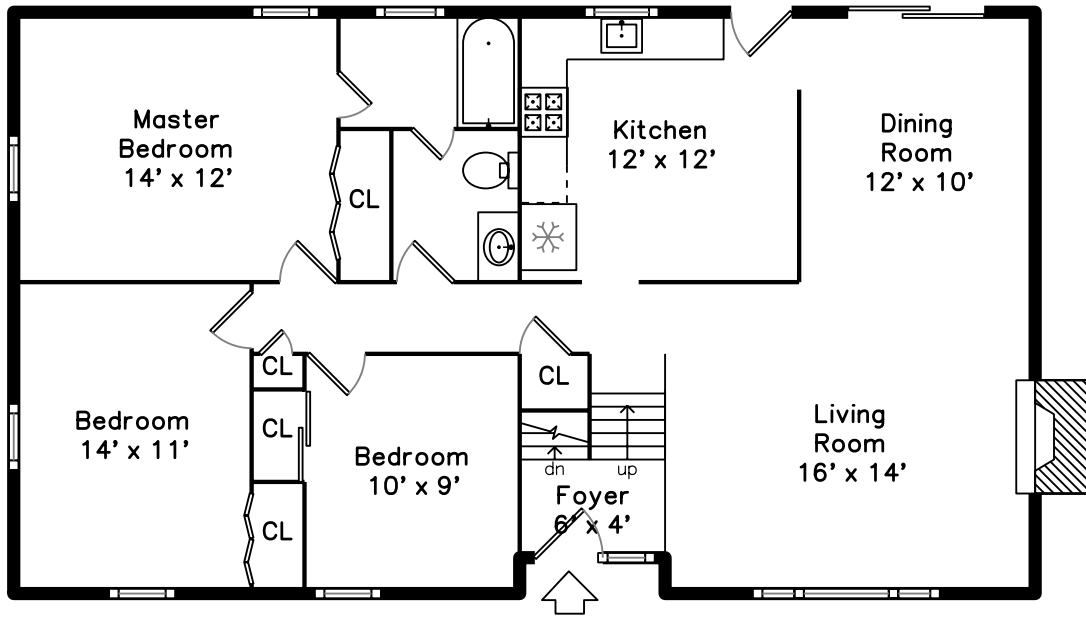

Main

Lower

99 Graymore Road
Waltham, MA 02451

PicturePlan by  vis-home

Measurements may not be 100% accurate.
Floor plans are provided for convenience only.
Room sizes are not used to calculate area.

Main

Lower

Outside

Outside

Backyard

Backyard

Backyard

Deck

Living Room

Living Room

Dining Room

Dining Room

Dining Room

Kitchen

Kitchen

Kitchen

Kitchen

Master Bedroom

Master Bedroom

Bedroom

Bedroom

Bedroom

Bathroom

Master Bathroom

Family Room

Family Room