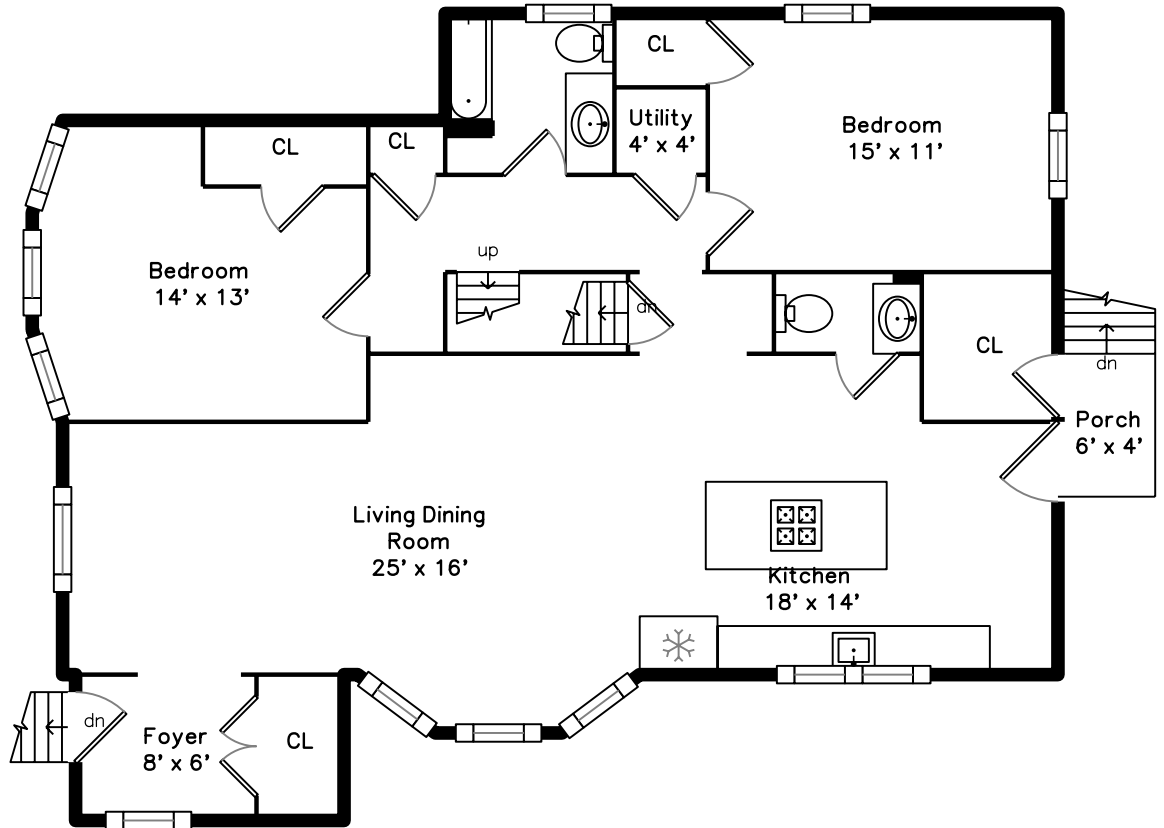

Upper

22-24 Alpha Rd
Boston, MA 02124

PicturePlan by  vis-home

Measurements may not be 100% accurate.
Floor plans are provided for convenience only.
Room sizes are not used to calculate area.

Main

Upper

Main

Outside

Outside

Outside

Outside

Outside

Outside

Foyer

Foyer

Living Dining Room

Living Dining Room

Living Dining Room

Living Dining Room

Living Dining Room

Living Dining Room

Kitchen

Kitchen

Main Bedroom

Main Bedroom

Main Bathroom

WalkIn Closet