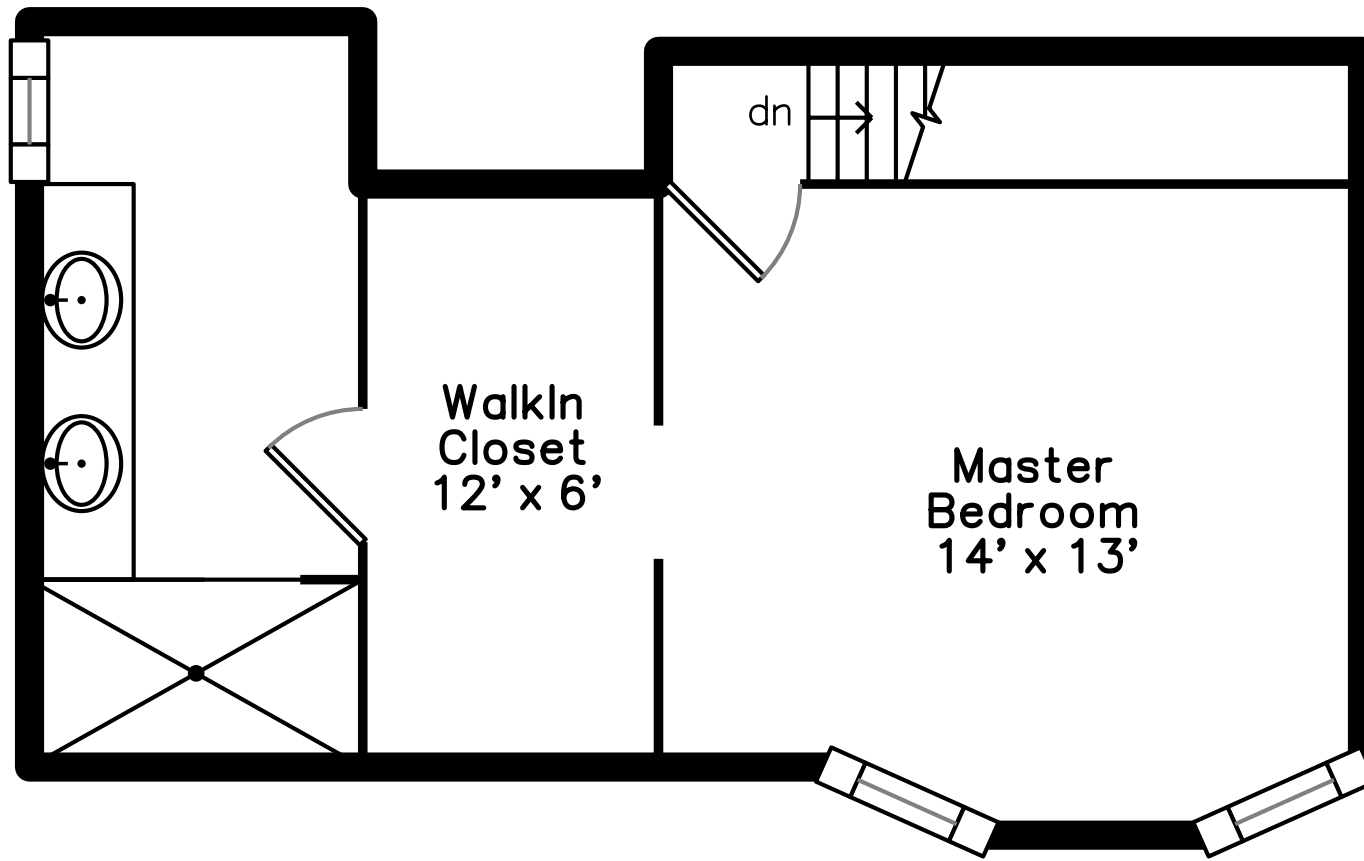

Upper

22-24 Alpha Rd
Boston, MA 02124

PicturePlan by  vis-home

Measurements may not be 100% accurate.
Floor plans are provided for convenience only.
Room sizes are not used to calculate area.

Main

Upper

Main

Living Dining Room

Living Dining Room

Living Dining Room

Living Dining Room

Living Dining Room

Living Dining Room

Kitchen

Kitchen

Main Bedroom

Main Bedroom

Main Bathroom

WalkIn Closet