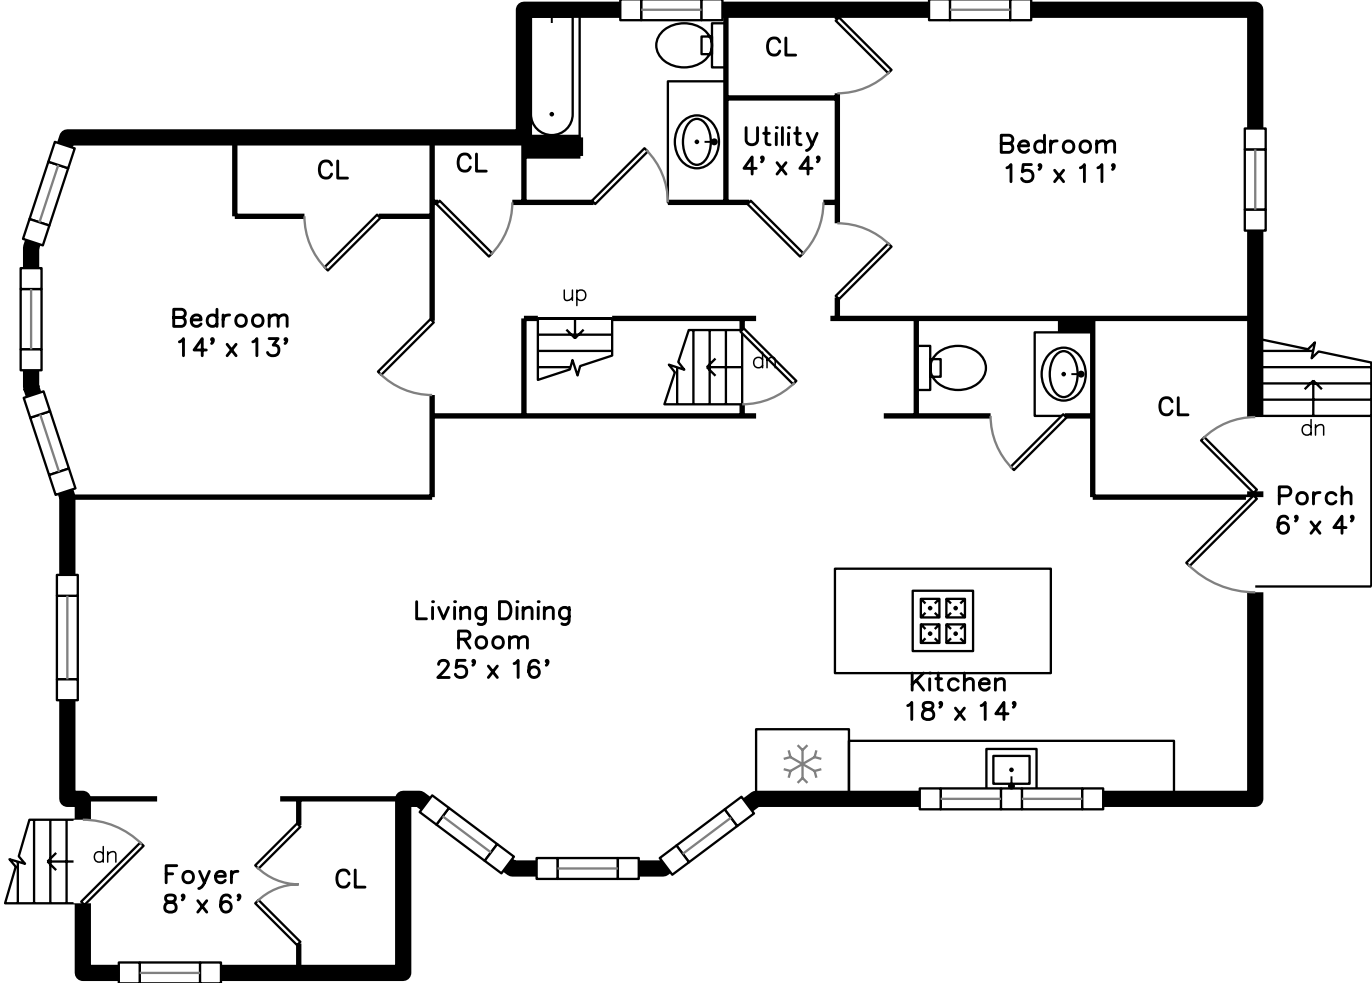

Upper

22-24 Alpha Rd
Boston, MA 02124

PicturePlan by  vis-home

Measurements may not be 100% accurate.
Floor plans are provided for convenience only.
Room sizes are not used to calculate area.

Main

Upper

Main

Outside

Outside

Outside

Outside

Outside

Outside

Foyer

Foyer

Living Dining Room

Living Dining Room

Living Dining Room

Living Dining Room

Living Dining Room

Living Dining Room

Kitchen

Kitchen

Main Bedroom

Main Bedroom

Main Bathroom

WalkIn Closet