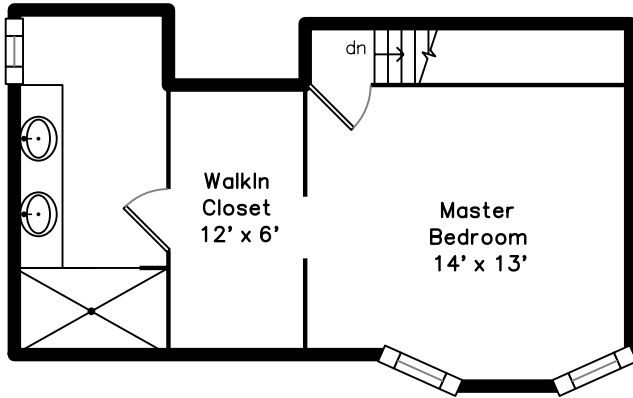

Upper

22-24 Alpha Rd
Boston, MA 02124

PicturePlan by  vis-home

Measurements may not be 100% accurate.
Floor plans are provided for convenience only.
Room sizes are not used to calculate area.

Main

Upper

Main

Living Dining Room

Living Dining Room

Living Dining Room

Living Dining Room

Living Dining Room

Living Dining Room

Kitchen

Kitchen

Main Bedroom

Main Bedroom

Main Bathroom

WalkIn Closet