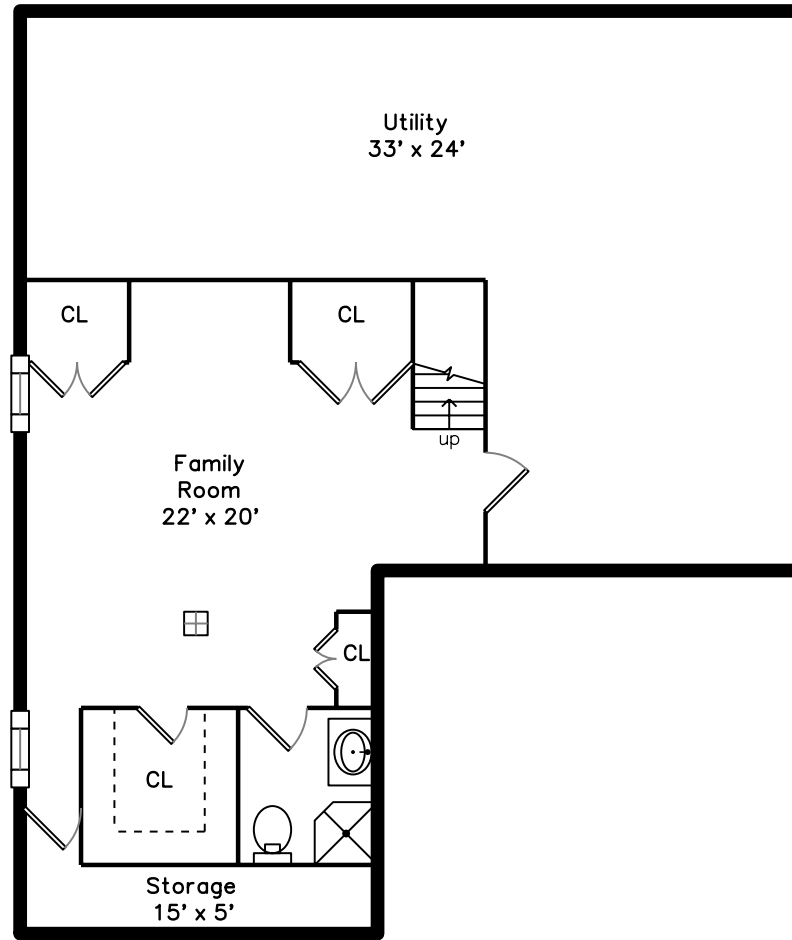

Upper

Lower

Main

40 Kensington Cir
Brookline, MA 02467

PicturePlan by  vis-home

Measurements may not be 100% accurate.
Floor plans are provided for convenience only.
Room sizes are not used to calculate area.

Upper

Main

Lower

Outside

Outside

Outside

Outside

Backyard

Patio

Entry

Living Room

Living Room

Living Room

Dining Room

Dining Room

Kitchen

Kitchen

Kitchen

Breakfast

Breakfast

Bedroom

Bedroom

Bedroom

Bedroom