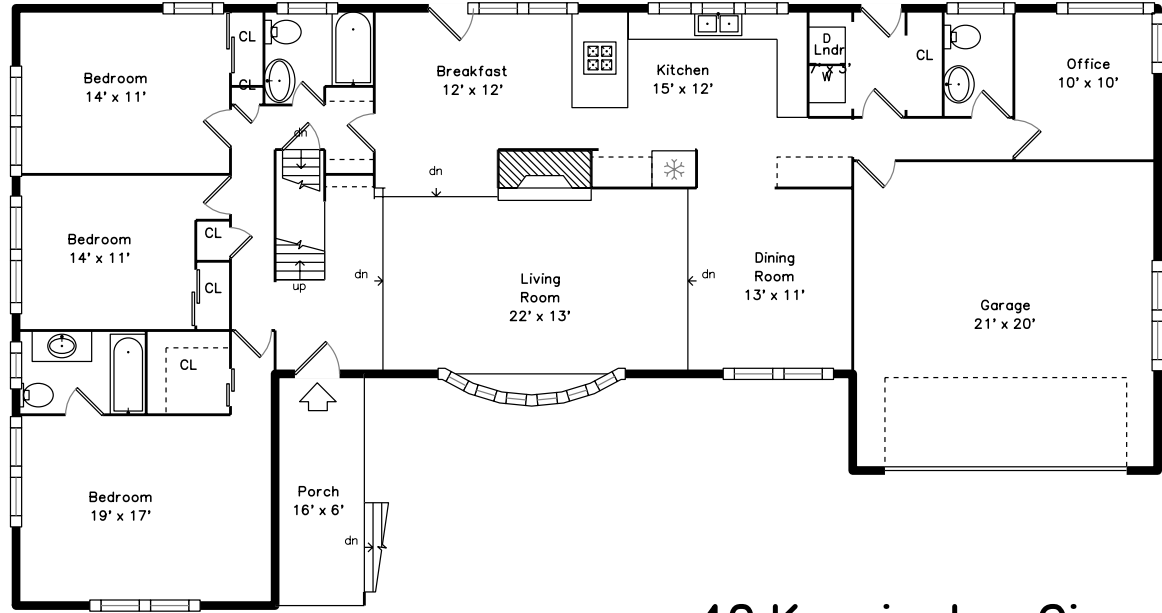

Upper

Lower

Main

40 Kensington Cir
Brookline, MA 02467

PicturePlan by  vis-home

Measurements may not be 100% accurate.
Floor plans are provided for convenience only.
Room sizes are not used to calculate area.

Patio

Entry

Living Room

Living Room

Living Room

Dining Room

Dining Room

Kitchen

Kitchen

Kitchen

Breakfast

Breakfast

Bedroom

Bedroom

Bedroom

Bedroom

Bathroom

Family Room

Utility

Bathroom