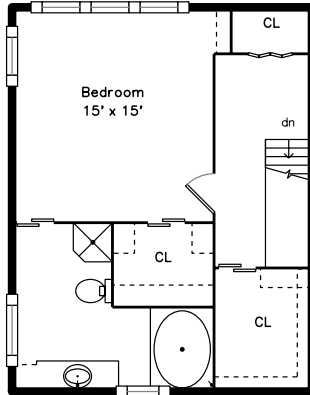

Upper

Lower

Main

40 Kensington Cir
Brookline, MA 02467

PicturePlan by  vis-home

Measurements may not be 100% accurate.
Floor plans are provided for convenience only.
Room sizes are not used to calculate area.

Upper

Main

Lower

Outside

Outside

Outside

Outside

Backyard

Kitchen

Kitchen

Breakfast

Breakfast

Bedroom

Bedroom

Bedroom

Bedroom

Bathroom

Family Room

Utility

Bathroom