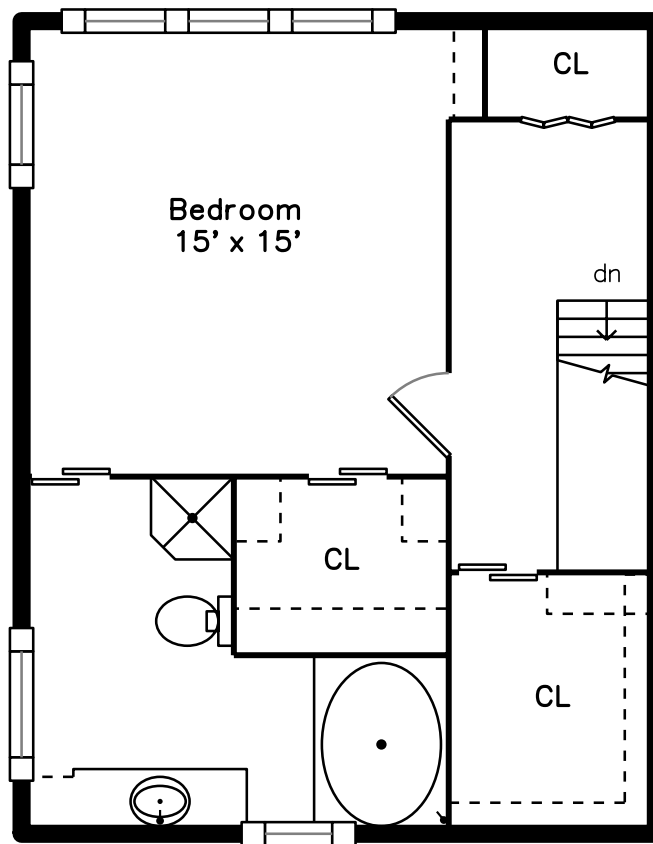

Upper

Lower

Main

40 Kensington Cir
Brookline, MA 02467

PicturePlan by  vis-home

Measurements may not be 100% accurate.
Floor plans are provided for convenience only.
Room sizes are not used to calculate area.

Upper

Main

Lower

Outside

Outside

Outside

Outside

Backyard

Kitchen

Kitchen

Breakfast

Breakfast

Bedroom

Bedroom

Bedroom

Bedroom

Bathroom

Family Room

Utility

Bathroom