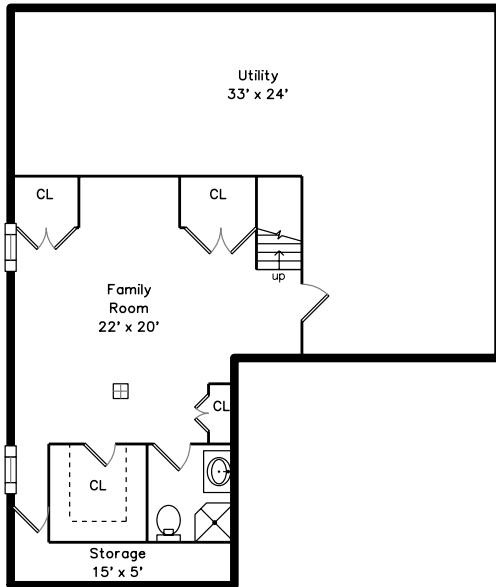

Upper

Lower

Main

40 Kensington Cir
Brookline, MA 02467

PicturePlan by  vis-home

Measurements may not be 100% accurate.
Floor plans are provided for convenience only.
Room sizes are not used to calculate area.

Upper

Main

Lower

Outside

Outside

Outside

Outside

Backyard

Kitchen

Kitchen

Breakfast

Breakfast

Bedroom

Bedroom

Bedroom

Bedroom

Bathroom

Family Room

Utility

Bathroom