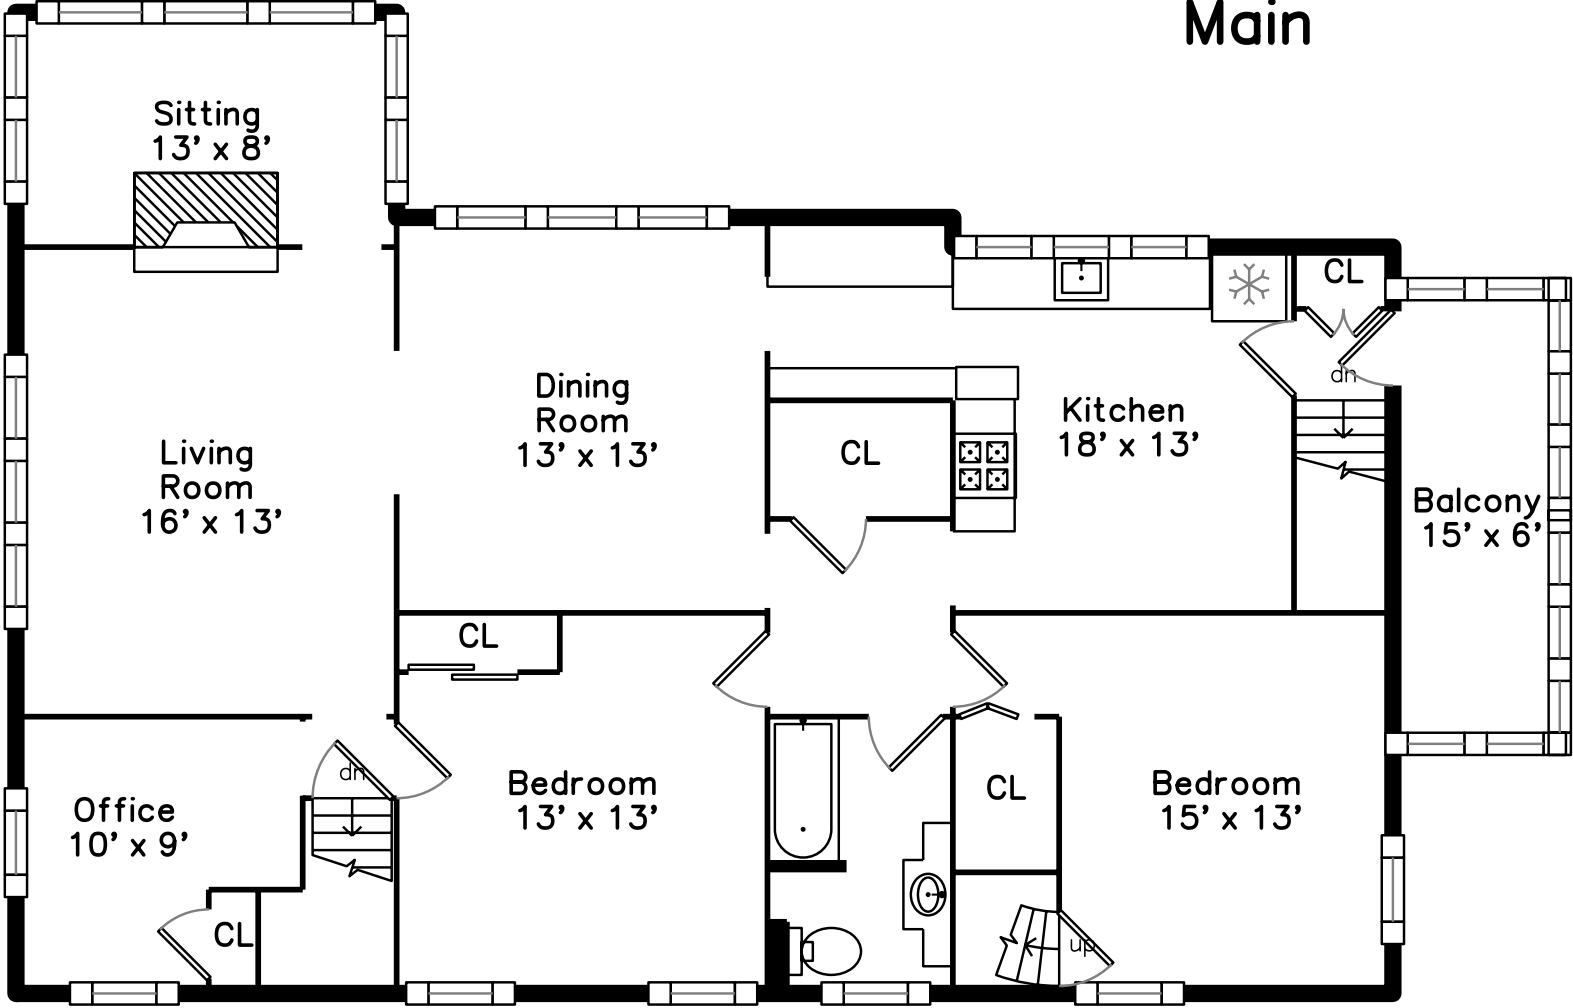

### Main

81 Drew Road  
Belmont, MA 02478

PicturePlan by  vis-home

Measurements may not be 100% accurate.  
Floor plans are provided for convenience only.  
Room sizes are not used to calculate area.

# Upper

# Main

Outside

Outside

Living Room

Sitting

Dining Room

Dining Room

Kitchen

Kitchen

Bedroom

Bedroom

Office

Bathroom

Balcony

Storage