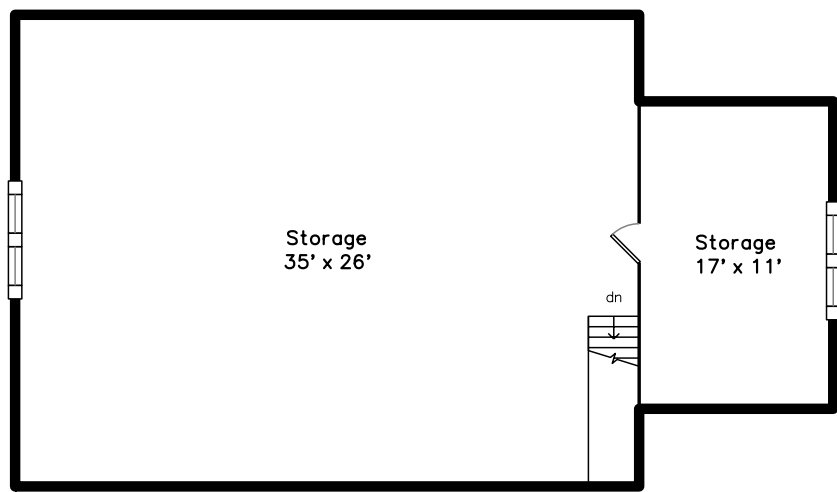

### Upper

### Main

81 Drew Road  
Belmont, MA 02478

PicturePlan by  vis-home

Measurements may not be 100% accurate.  
Floor plans are provided for convenience only.  
Room sizes are not used to calculate area.