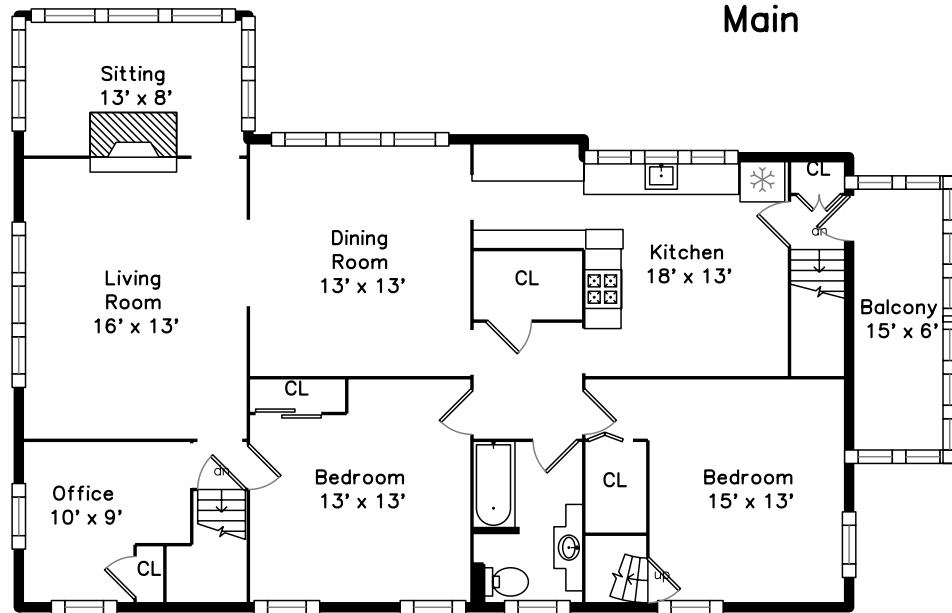

### Upper

### Main

81 Drew Road  
Belmont, MA 02478

PicturePlan by  vis-home

Measurements may not be 100% accurate.  
Floor plans are provided for convenience only.  
Room sizes are not used to calculate area.

# Main

Outside

Outside

Living Room

Sitting

Dining Room

Dining Room

Kitchen

Kitchen

Bedroom

Bedroom

Office

Bathroom

Balcony

Storage