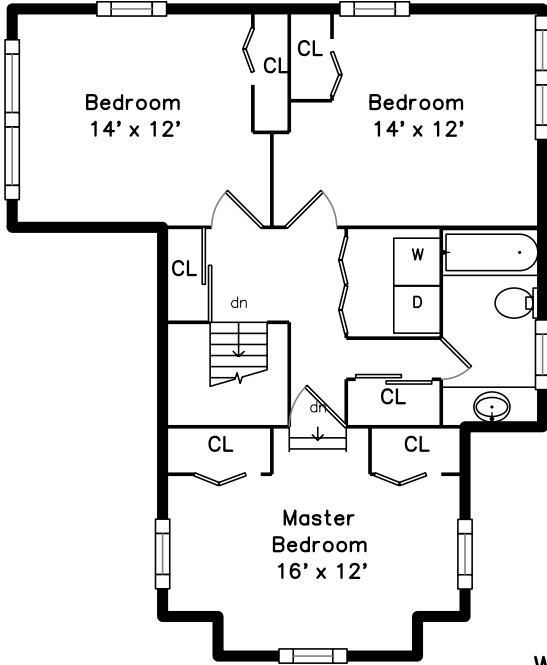

Upper

Main

147 Highland Avenue
Winchester, MA 01890

PicturePlan by  vis-home

Measurements may not be 100% accurate.
Floor plans are provided for convenience only.
Room sizes are not used to calculate area.

Hall

Living Dining Room

Living Dining Room

Living Dining Room

Living Dining Room

Living Dining Room

Kitchen

Kitchen

Kitchen

Kitchen

Kitchen

Breakfast

Breakfast

Breakfast

Family Room

Family Room

Office

Office

Bathroom

Porch

Porch

Main Bedroom

Main Bedroom

Main Bedroom