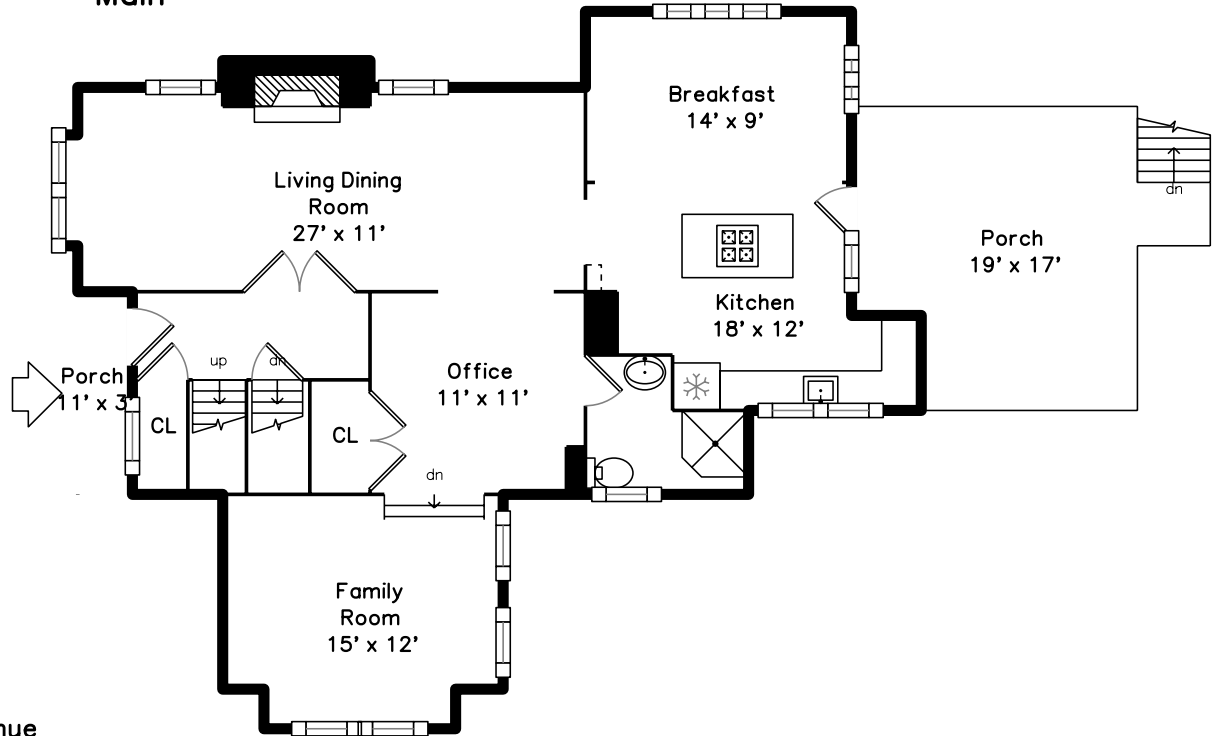

Upper

Main

147 Highland Avenue
Winchester, MA 01890

PicturePlan by  vis-home

Measurements may not be 100% accurate.
Floor plans are provided for convenience only.
Room sizes are not used to calculate area.

Hall

Living Dining Room

Living Dining Room

Living Dining Room

Living Dining Room

Living Dining Room

Kitchen

Kitchen

Kitchen

Kitchen

Kitchen

Breakfast

Breakfast

Breakfast

Family Room

Family Room

Office

Office

Bathroom

Porch

Porch

Main Bedroom

Main Bedroom

Main Bedroom