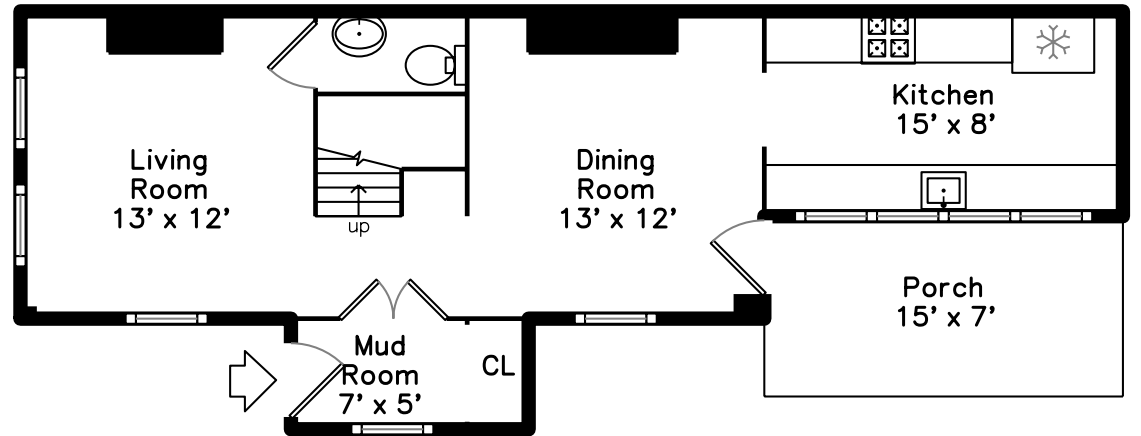

Top

Upper

Main

27 Allston Street  
Boston, MA 02129

PicturePlan by  vis-home

Measurements may not be 100% accurate.  
Floor plans are provided for convenience only.  
Room sizes are not used to calculate area.

# Upper

# Main

Outside

Hall

Living Room

Living Room

Living Room

Living Room

Dining Room

Dining Room

Dining Room

Dining Room

Dining Room

Kitchen

Kitchen

Kitchen

Kitchen