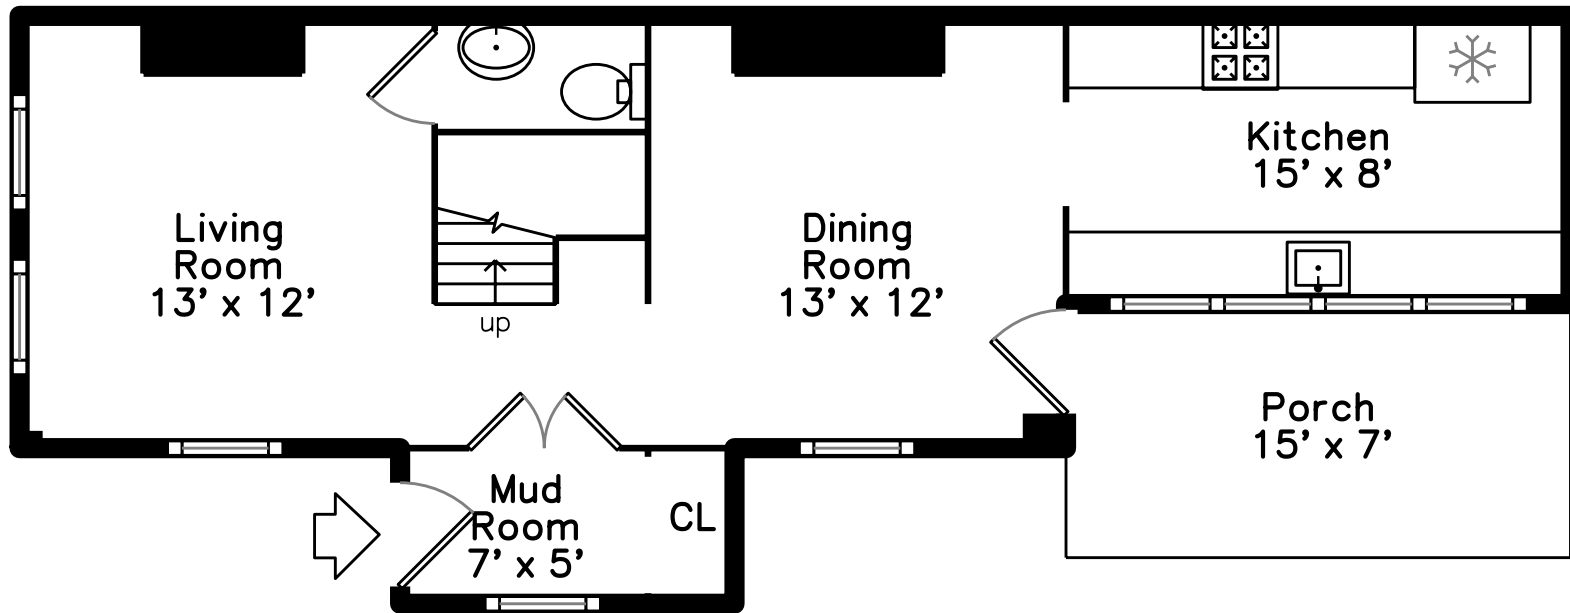

Top

Upper

Main

27 Allston Street  
Boston, MA 02129

PicturePlan by  vis-home

Measurements may not be 100% accurate.  
Floor plans are provided for convenience only.  
Room sizes are not used to calculate area.

# Upper

# Main

Outside

Hall

Living Room

Living Room

Living Room

Living Room

Dining Room

Dining Room

Dining Room

Dining Room

Dining Room

Kitchen

Kitchen

Kitchen

Kitchen