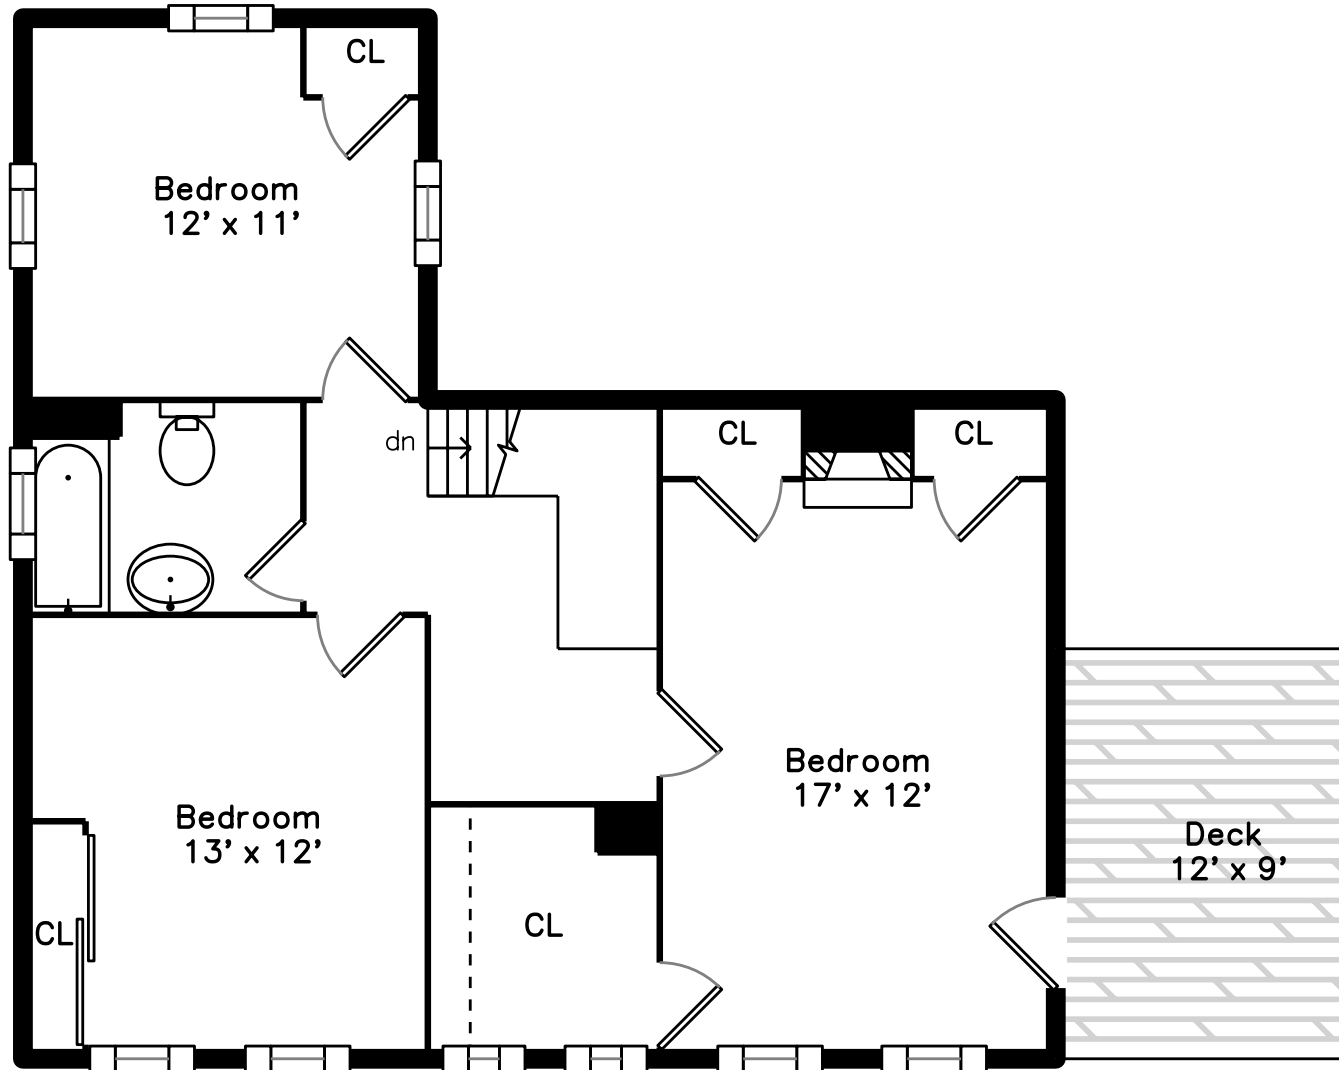

Upper

Main

Lower

49 Duncklee St
Newton, MA 02461

PicturePlan by  Vishome

Measurements may not be 100% accurate.
Floor plans are provided for convenience only.
Room sizes are not used to calculate area.

Upper

Main

Lower

Outside

Outside

Outside

Back

Backyard

Backyard

Entry

Entry

Entry

Living Room

Living Room

Living Room

Living Room

Dining Room

Dining Room

Dining Room

Dining Room

Kitchen

Kitchen

Kitchen

Kitchen

Kitchen