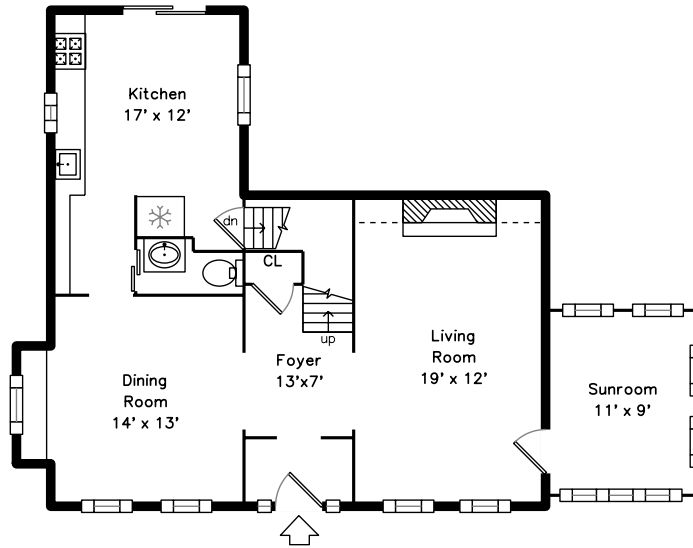

Upper

Main

Lower

49 Duncklee St
Newton, MA 02461

PicturePlan by Vishome