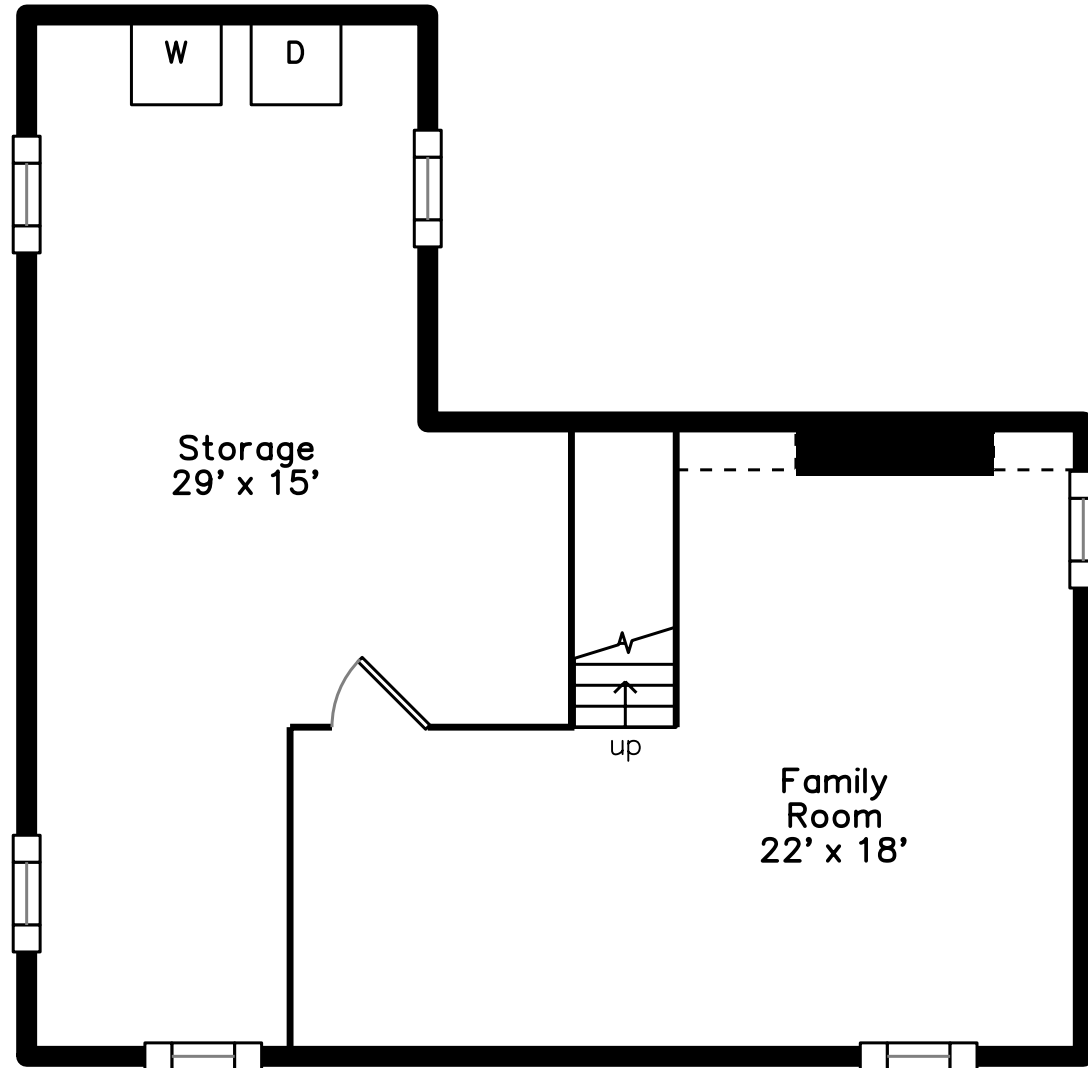

Upper

Main

Lower

49 Duncklee St
Newton, MA 02461

PicturePlan by  Vishome

Measurements may not be 100% accurate.
Floor plans are provided for convenience only.
Room sizes are not used to calculate area.

Upper

Main

Lower

Outside

Outside

Outside

Back

Backyard

Backyard

Entry

Entry

Entry

Living Room

Living Room

Living Room

Living Room

Dining Room

Dining Room

Dining Room

Dining Room

Kitchen

Kitchen

Kitchen

Kitchen

Kitchen