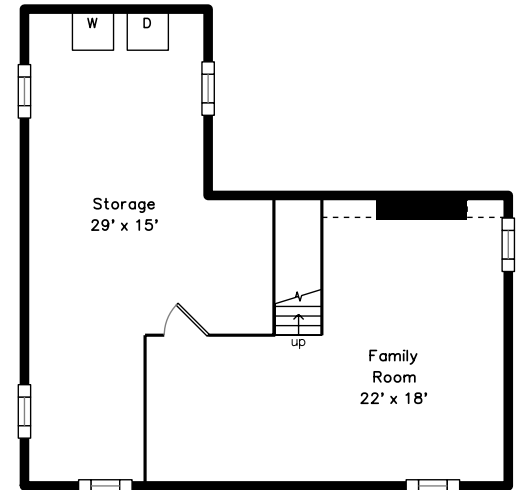

Lower

49 Duncklee St
Newton, MA 02461

PicturePlan by Vishome