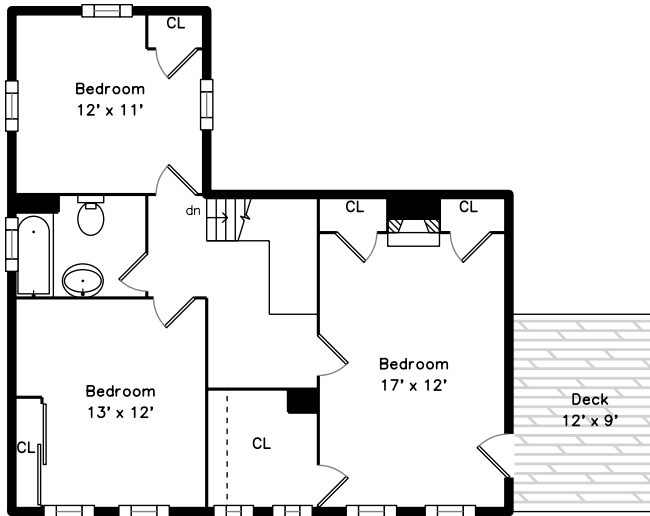

Upper

Main

Lower

49 Duncklee St
Newton, MA 02461

PicturePlan by Vishome