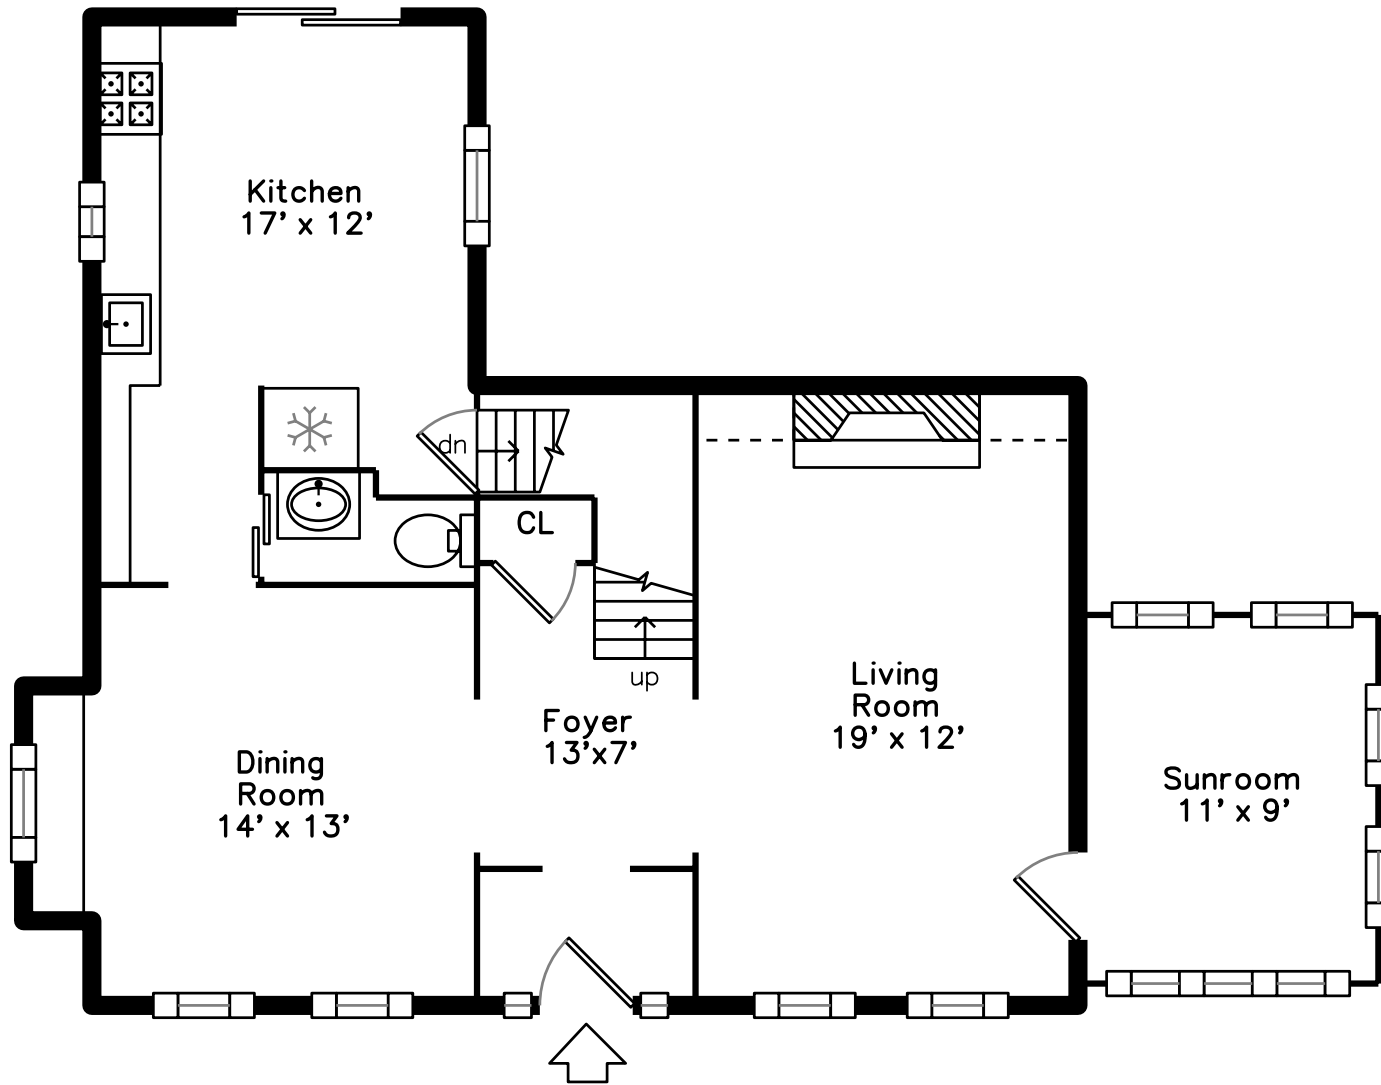

Upper

Main

Lower

49 Duncklee St
Newton, MA 02461

PicturePlan by  Vishome

Measurements may not be 100% accurate.
Floor plans are provided for convenience only.
Room sizes are not used to calculate area.

Upper

Main

Lower

Outside

Outside

Outside

Back

Backyard

Backyard

Entry

Entry

Entry

Living Room

Living Room

Living Room

Living Room

Dining Room

Dining Room

Dining Room

Dining Room

Kitchen

Kitchen

Kitchen

Kitchen

Kitchen