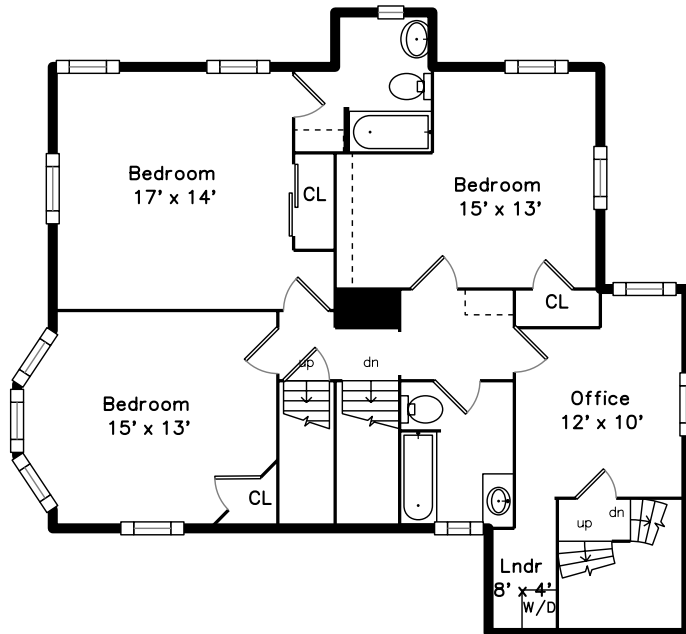

Top

Main

Upper

**21 Fairview Street
Newton, MA 02458**

PicturePlan by  vis-home

Measurements may not be 100% accurate.
Floor plans are provided for convenience only.
Room sizes are not used to calculate area.

Top

Upper

Main

Outside

Outside

Foyer

Living Room

Dining Room

Dining Room

Kitchen

Kitchen

Porch

Bedroom

Bedroom

Bedroom

Office

Living Room

Bedroom