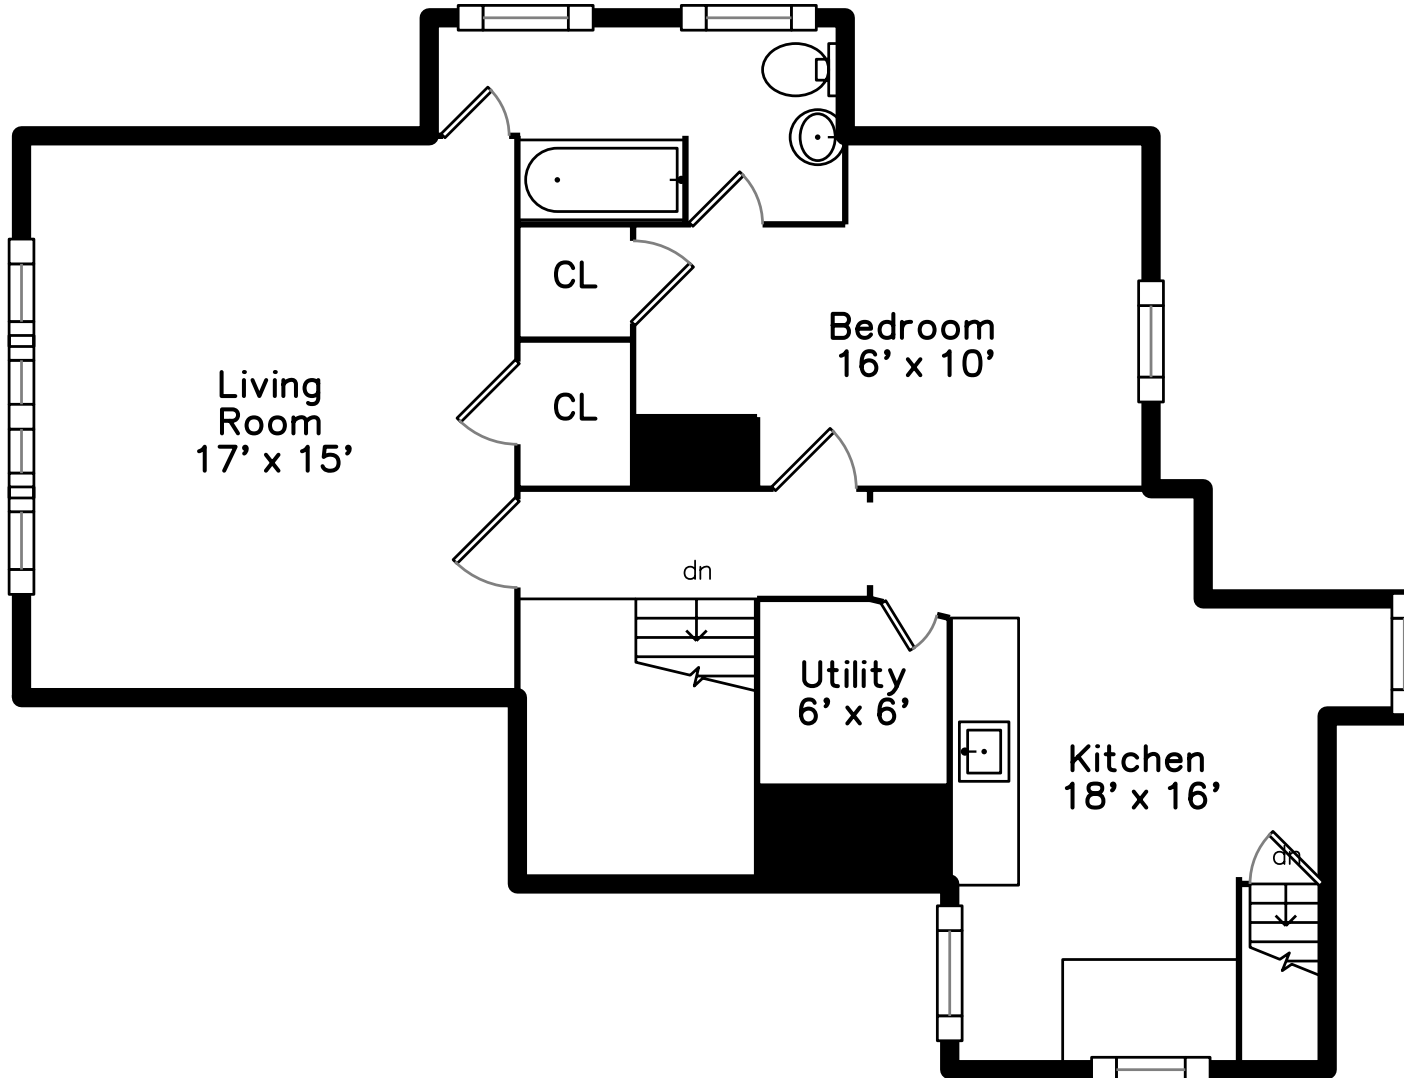

Top

Main

Upper

**21 Fairview Street
Newton, MA 02458**

PicturePlan by  vis-home

Measurements may not be 100% accurate.
Floor plans are provided for convenience only.
Room sizes are not used to calculate area.

Top

Upper

Main

Outside

Outside

Foyer

Living Room

Dining Room

Dining Room

Kitchen

Kitchen

Porch

Bedroom

Bedroom

Bedroom

Office

Living Room

Bedroom