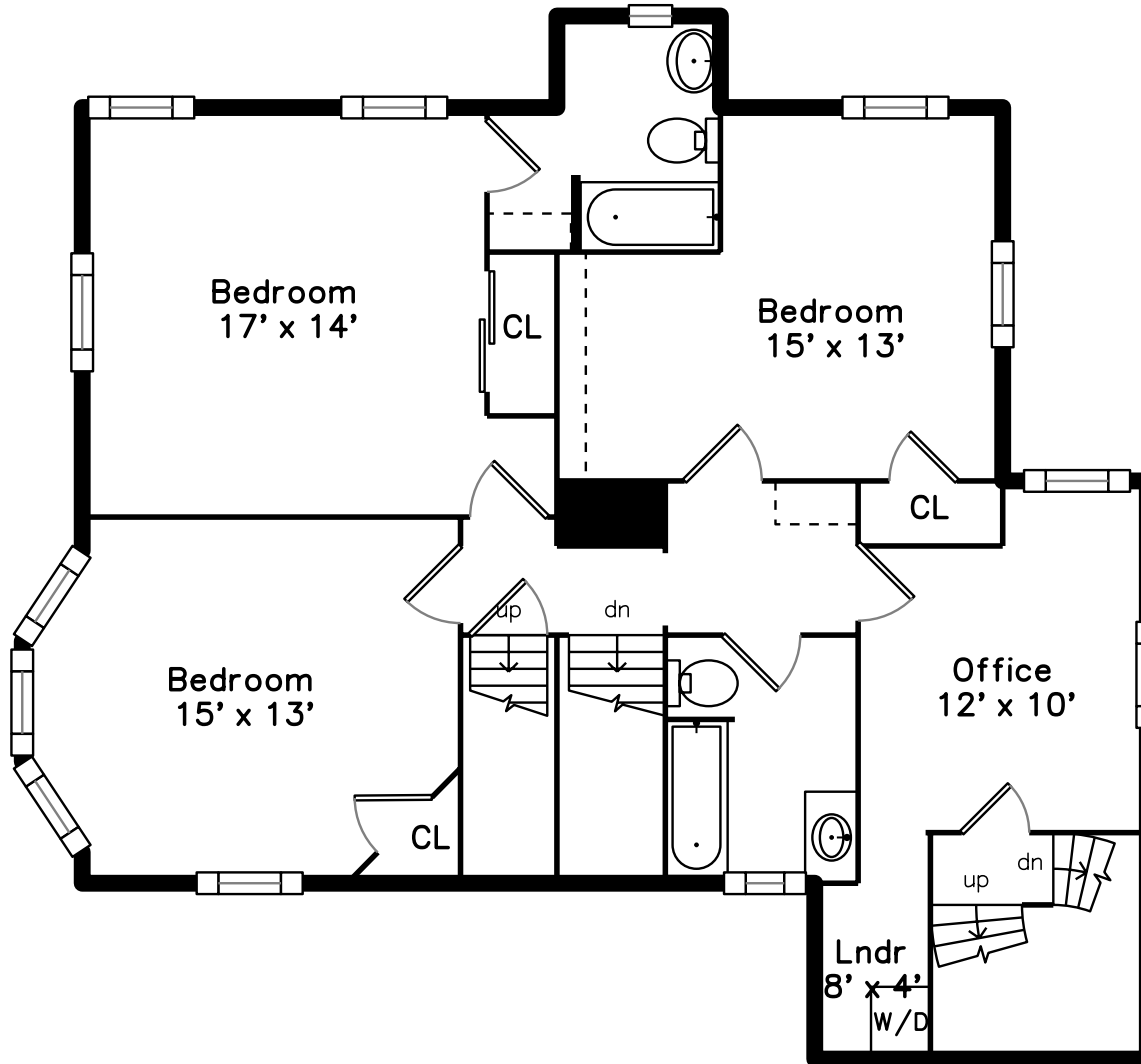

Top

Main

Upper

**21 Fairview Street
Newton, MA 02458**

PicturePlan by  vis-home

Measurements may not be 100% accurate.
Floor plans are provided for convenience only.
Room sizes are not used to calculate area.

Top

Upper

Main

Outside

Outside

Foyer

Living Room

Dining Room

Dining Room

Kitchen

Kitchen

Porch

Bedroom

Bedroom

Bedroom

Office

Living Room

Bedroom