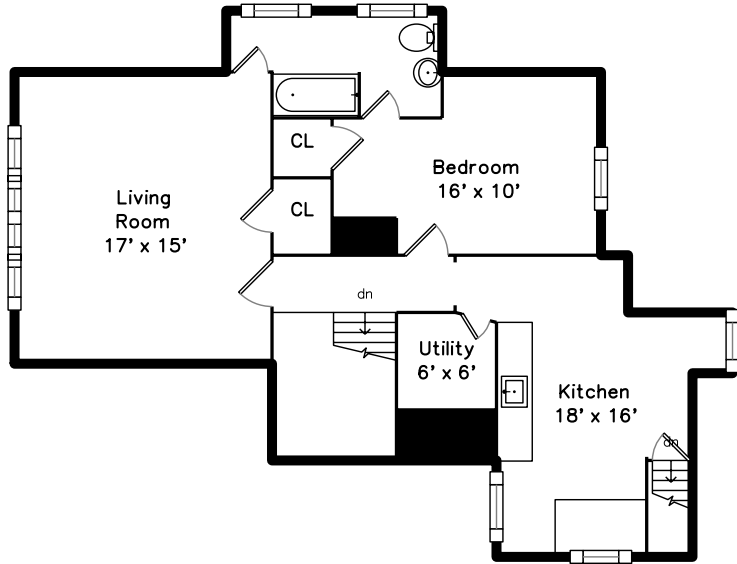

Top

Main

Upper

**21 Fairview Street
Newton, MA 02458**

PicturePlan by  vis-home

Measurements may not be 100% accurate.
Floor plans are provided for convenience only.
Room sizes are not used to calculate area.

Top

Upper

Main

Outside

Outside

Foyer

Living Room

Dining Room

Dining Room

Kitchen

Kitchen

Porch

Bedroom

Bedroom

Bedroom

Office

Living Room

Bedroom