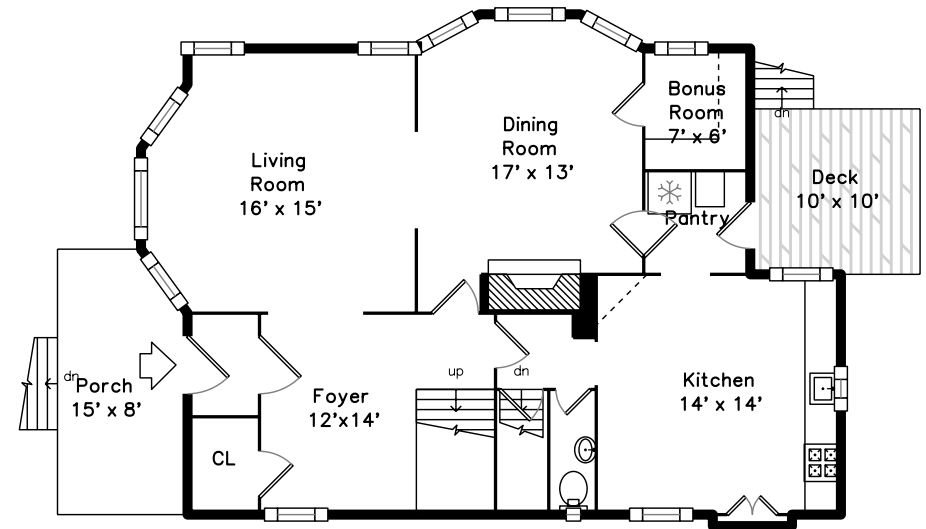

Top

Main

Upper

**21 Fairview Street
Newton, MA 02458**

PicturePlan by  vis-home

Measurements may not be 100% accurate.
Floor plans are provided for convenience only.
Room sizes are not used to calculate area.

Top

Upper

Main

Outside

Outside

Foyer

Living Room

Dining Room

Dining Room

Kitchen

Kitchen

Porch

Bedroom

Bedroom

Bedroom

Office

Living Room

Bedroom