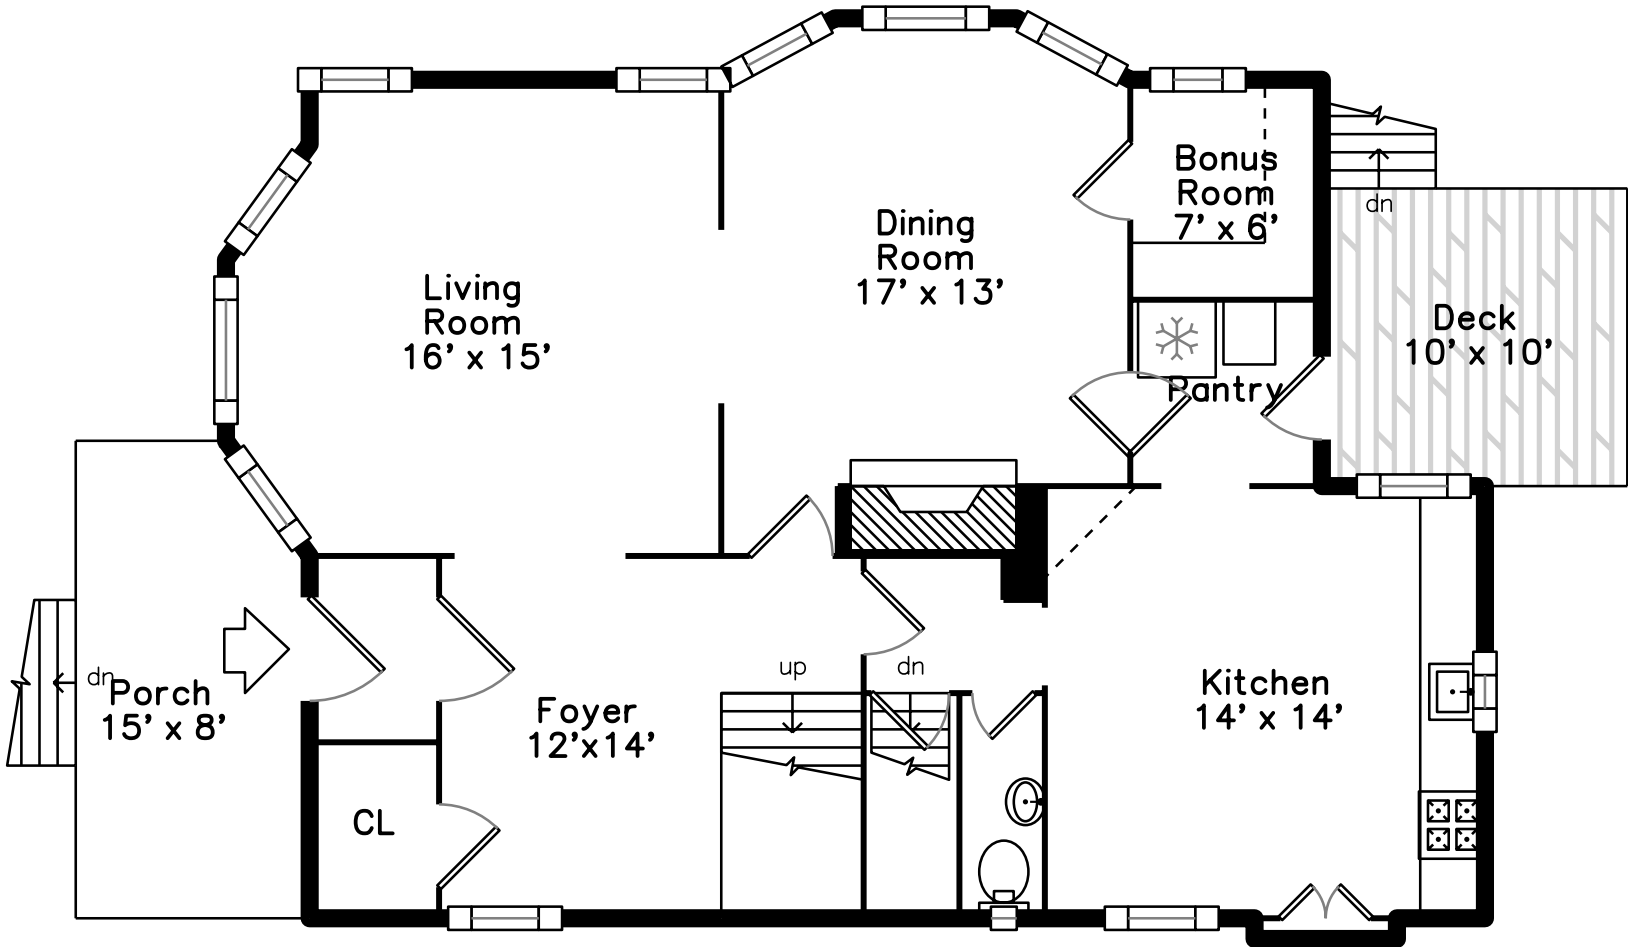

Top

Main

Upper

**21 Fairview Street
Newton, MA 02458**

PicturePlan by  vis-home

Measurements may not be 100% accurate.
Floor plans are provided for convenience only.
Room sizes are not used to calculate area.

Top

Upper

Main

Outside

Outside

Foyer

Living Room

Dining Room

Dining Room

Kitchen

Kitchen

Porch

Bedroom

Bedroom

Bedroom

Office

Living Room

Bedroom