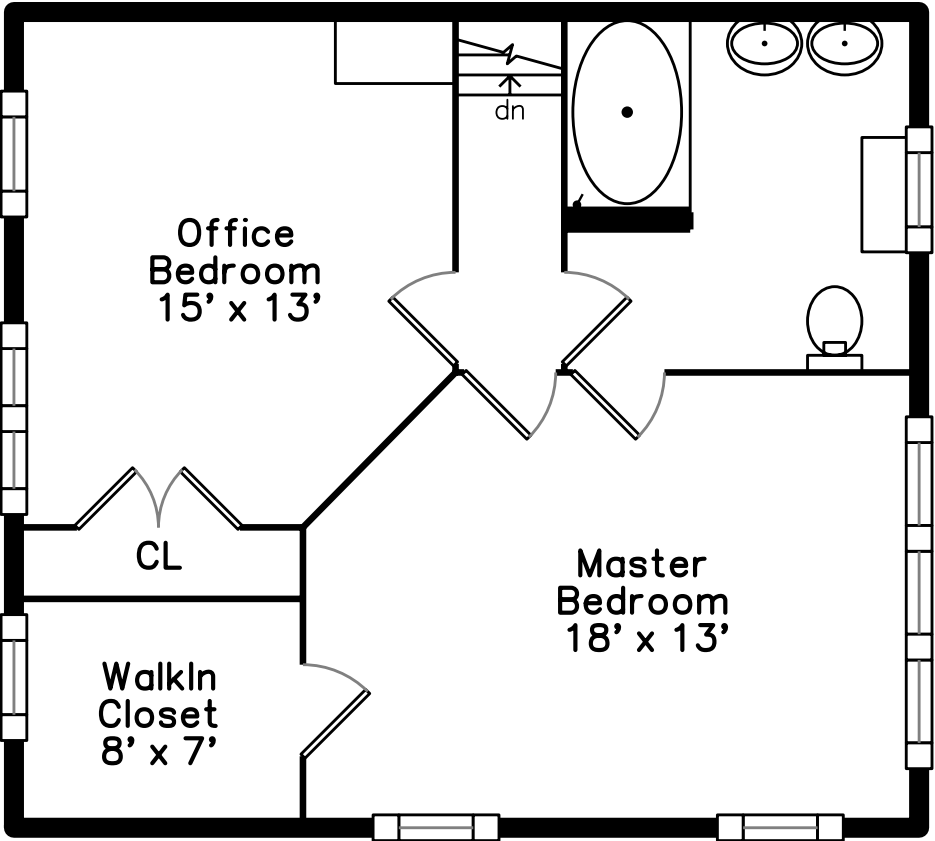

Top

Lower

Main

Upper

Basement

210 Forest Street
Reading, MA 01867

PicturePlan by vis-home

Measurements may not be 100% accurate.
Floor plans are provided for convenience only.
Room sizes are not used to calculate area.

Top

Upper

Main

Lower

Basement

Outside

Outside

Outside

Living Room

Living Room

Dining Room

Dining Room

Dining Room

Dining Room

Kitchen

Kitchen

Bathroom