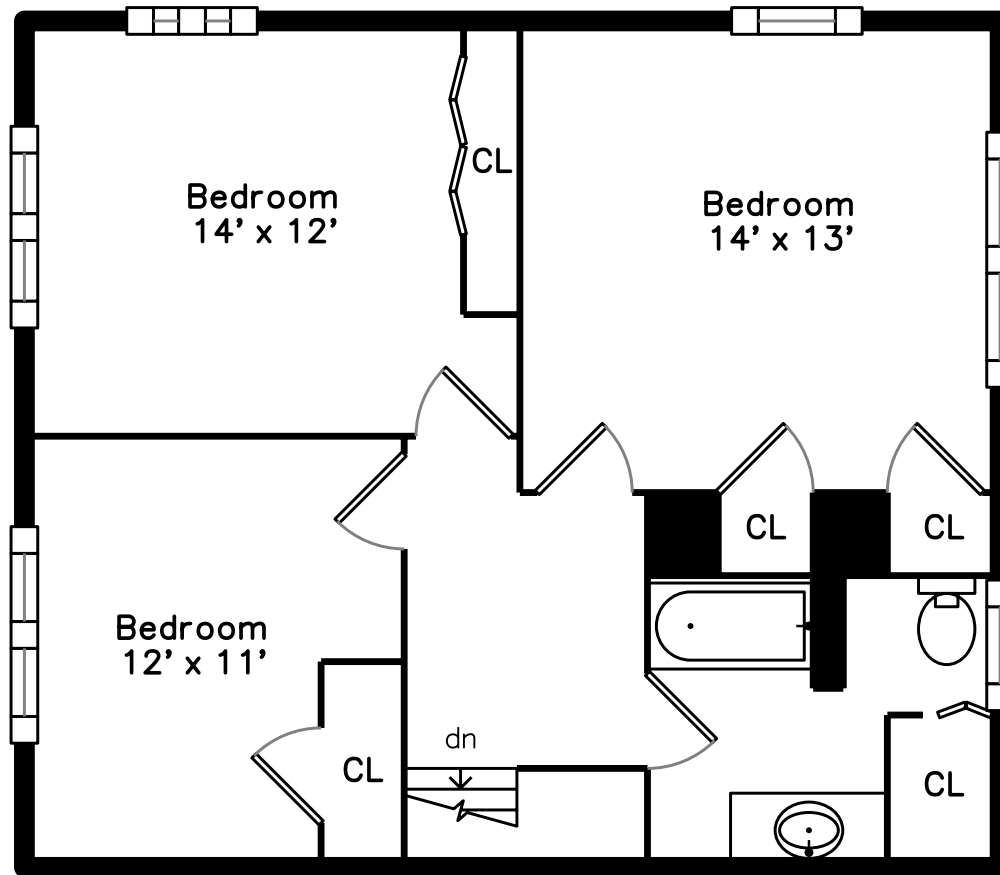

Top

Lower

Main

Upper

Basement

210 Forest Street
Reading, MA 01867

PicturePlan by vis-home

Measurements may not be 100% accurate.
Floor plans are provided for convenience only.
Room sizes are not used to calculate area.

Top

Upper

Main

Lower

Basement

Outside

Outside

Outside

Living Room

Living Room

Dining Room

Dining Room

Dining Room

Dining Room

Kitchen

Kitchen

Hall

Bedroom

Bedroom

Bedroom

Bedroom

Bedroom

Bathroom

Main Bedroom