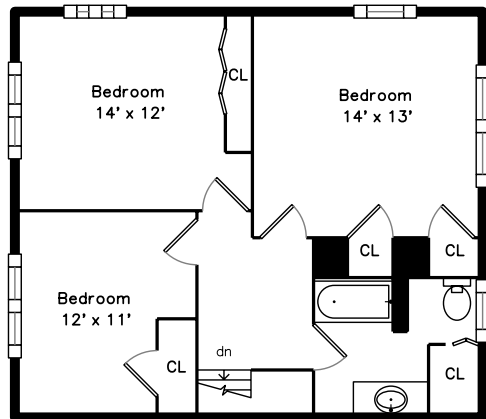

Top

Lower

Main

Upper

Basement

210 Forest Street
Reading, MA 01867

PicturePlan by vis-home

Measurements may not be 100% accurate.
Floor plans are provided for convenience only.
Room sizes are not used to calculate area.

Top

Upper

Main

Lower

Basement

Outside

Outside

Outside

Living Room

Living Room

Dining Room

Dining Room

Dining Room

Dining Room

Kitchen

Kitchen

Hall

Bedroom

Bedroom

Bedroom

Bedroom

Bedroom

Bathroom

Main Bedroom