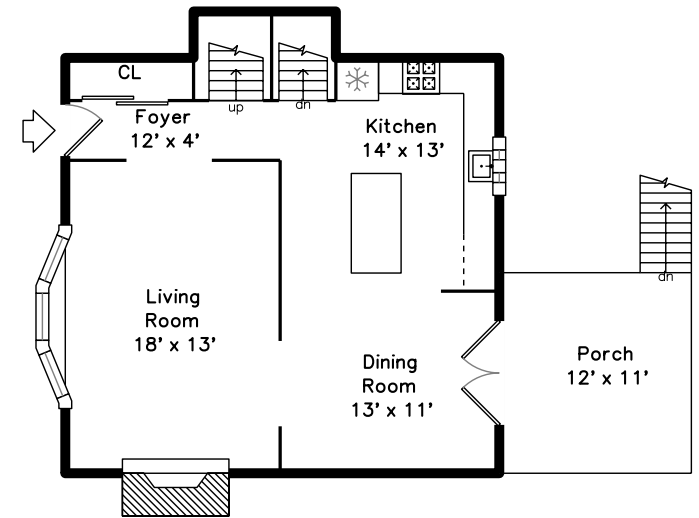

Top

Lower

Main

Upper

Basement

210 Forest Street
Reading, MA 01867

PicturePlan by vis-home

Measurements may not be 100% accurate.
Floor plans are provided for convenience only.
Room sizes are not used to calculate area.

Top

Upper

Main

Lower

Basement

Outside

Outside

Outside

Living Room

Living Room

Dining Room

Dining Room

Dining Room

Dining Room

Kitchen

Kitchen

Hall

Bedroom

Bedroom

Bedroom

Bedroom

Bedroom

Bathroom

Main Bedroom