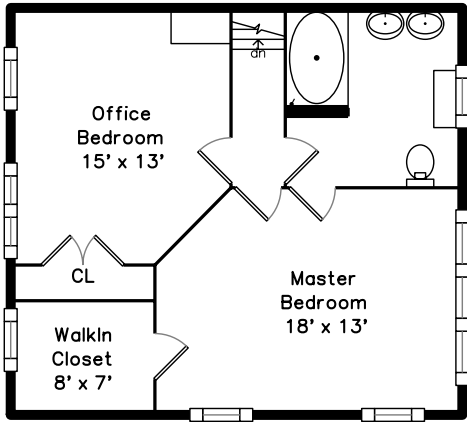

Top

Lower

Main

Upper

Basement

210 Forest Street
Reading, MA 01867

PicturePlan by vis-home

Measurements may not be 100% accurate.
Floor plans are provided for convenience only.
Room sizes are not used to calculate area.

Top

Upper

Main

Lower

Basement

Outside

Outside

Outside

Living Room

Living Room

Dining Room

Dining Room

Dining Room

Dining Room

Kitchen

Kitchen

Main Bedroom

Main Bedroom

Main Bedroom

Office Bedroom

Office Bedroom

Main Bathroom

Family Room

Family Room