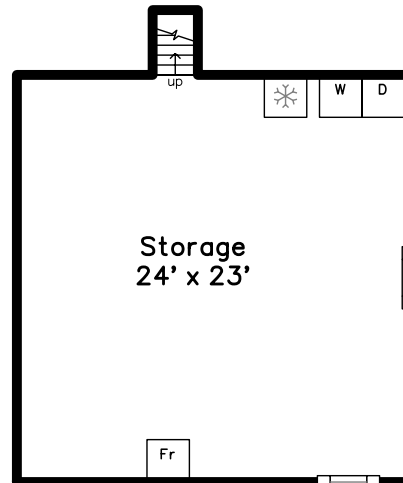

Top

Lower

Main

Upper

Basement

210 Forest Street
Reading, MA 01867

PicturePlan by vis-home

Measurements may not be 100% accurate.
Floor plans are provided for convenience only.
Room sizes are not used to calculate area.

Top

Upper

Main

Lower

Basement

Outside

Outside

Outside