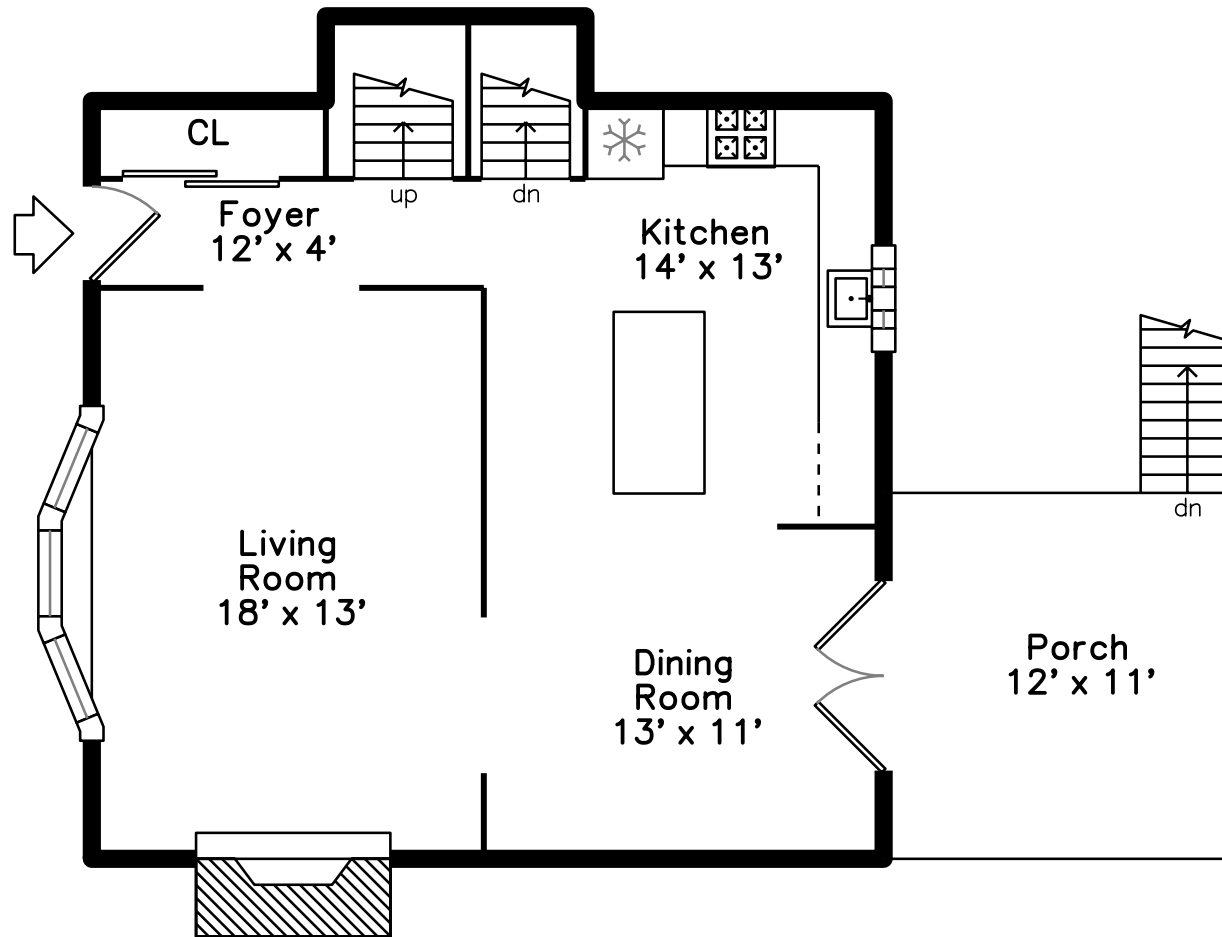

Top

Lower

Main

Upper

Basement

210 Forest Street
Reading, MA 01867

PicturePlan by vis-home

Measurements may not be 100% accurate.
Floor plans are provided for convenience only.
Room sizes are not used to calculate area.

Top

Upper

Main

Lower

Basement

Outside

Outside

Outside

Living Room

Living Room

Dining Room

Dining Room

Dining Room

Dining Room

Kitchen

Kitchen

Hall

Bedroom

Bedroom

Bedroom

Bedroom

Bedroom

Bathroom

Main Bedroom