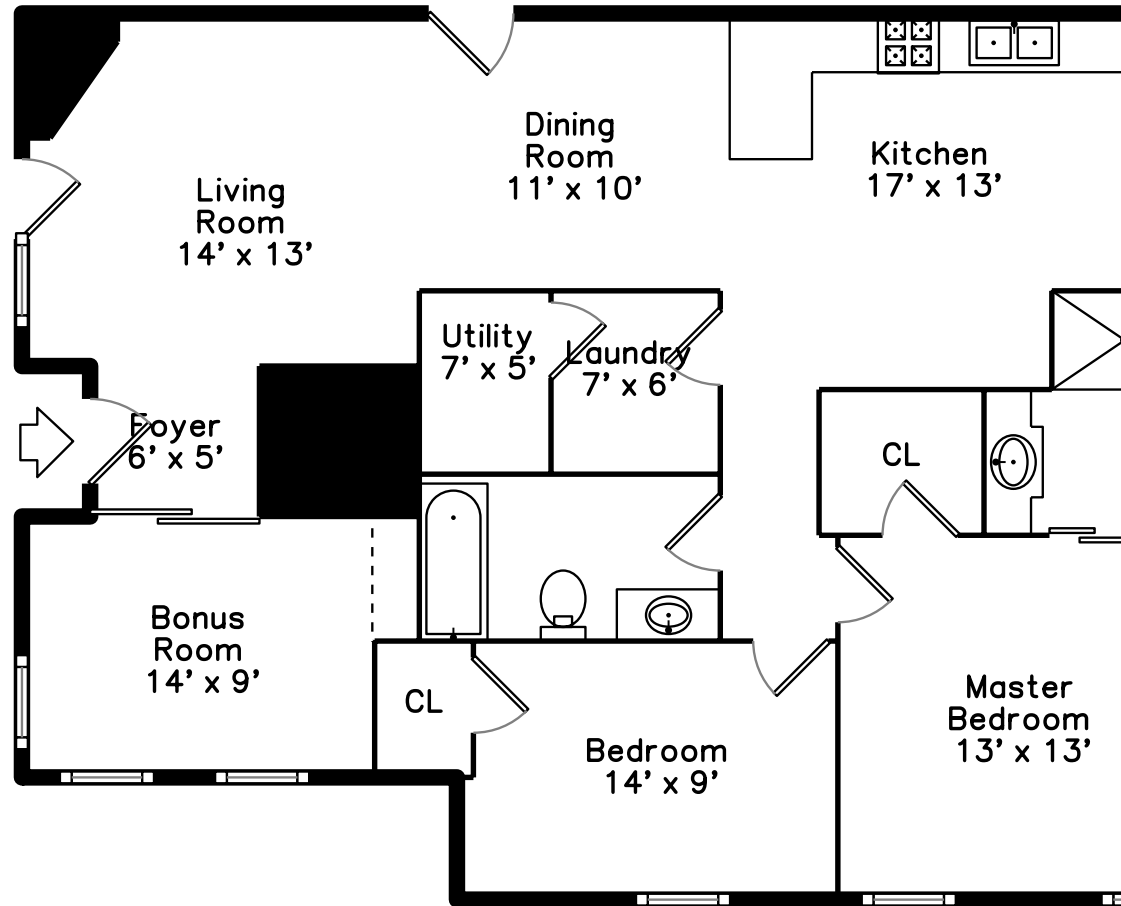

## Upper

## Main

31 Fletcher Ave #1  
Lexington, MA 02420

PicturePlan by  vis-home

Measurements may not be 100% accurate.  
Floor plans are provided for convenience only.  
Room sizes are not used to calculate area.

# Main

Outside

Outside

Outside

Outside

Living Room

Living Room

Dining Room

Kitchen

Kitchen

Kitchen

Main Bedroom

Main Bedroom

Bedroom

Bonus Room

Bonus Room