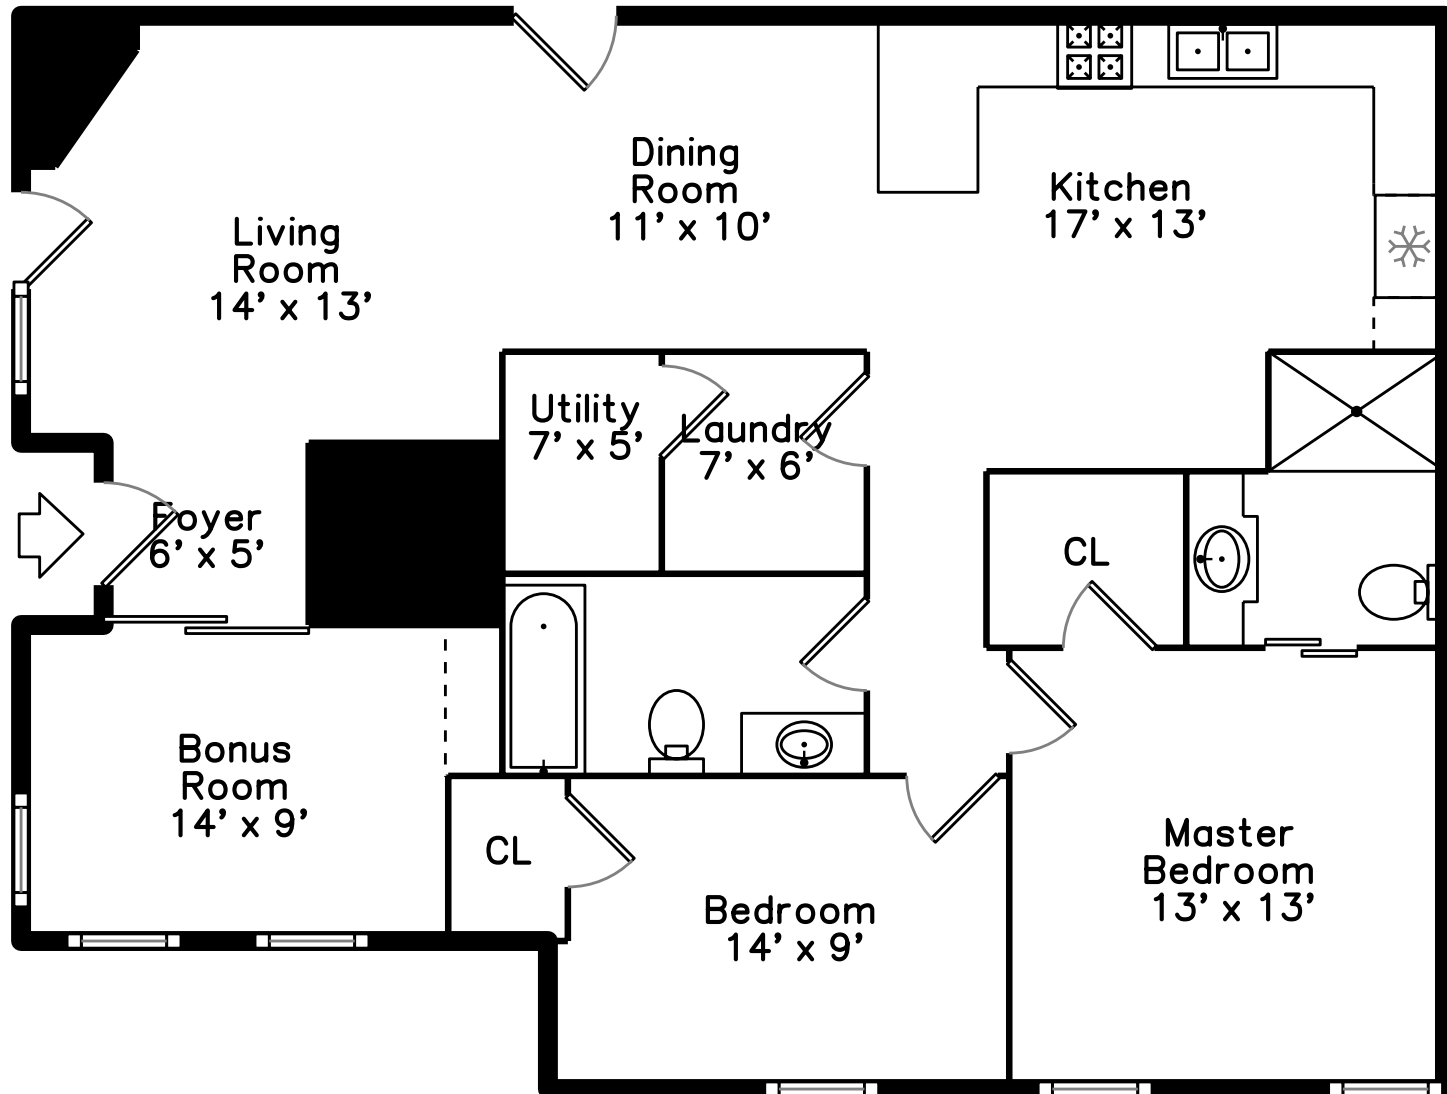

## Main

31 Fletcher Ave #1  
Lexington, MA 02420

PicturePlan by  vis-home

Measurements may not be 100% accurate.  
Floor plans are provided for convenience only.  
Room sizes are not used to calculate area.

# Main

Outside

Outside

Outside

Outside

Living Room

Living Room

Dining Room

Kitchen

Kitchen

Kitchen

Main Bedroom

Main Bedroom

Bedroom

Bonus Room

Bonus Room

Main Bathroom

Bathroom

Office

Office

Balcony