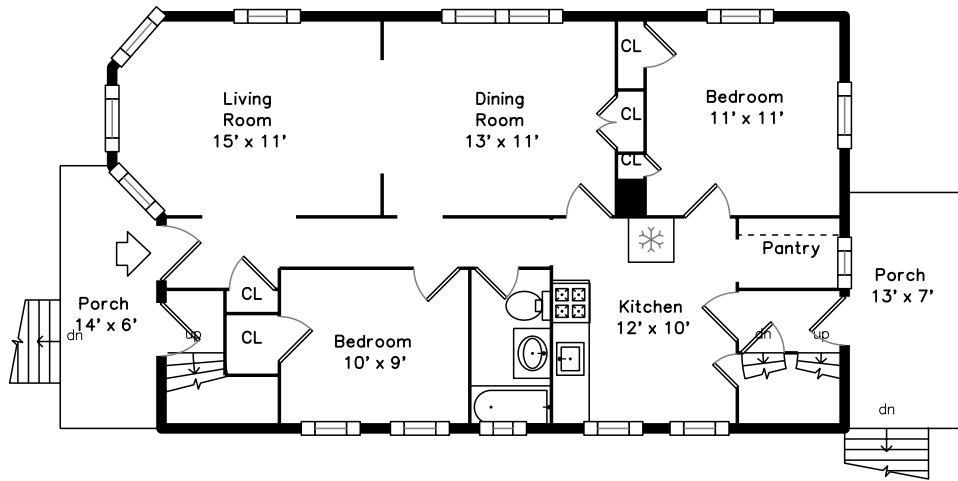

80 Main

82 Upper

80-82 Washington St
Boston, MA 02132

PicturePlan by  vis-home

Measurements may not be 100% accurate.
Floor plans are provided for convenience only.
Room sizes are not used to calculate area.

82 Upper

80 Main

Outside

Outside

Back

Backyard

Backyard

Backyard

Backyard

Outside

Patio

Porch

Living Room

Living Room

Living Room

Dining Room

Dining Room

Dining Room

Kitchen

Kitchen

Kitchen

Bedroom

Bedroom

Bathroom