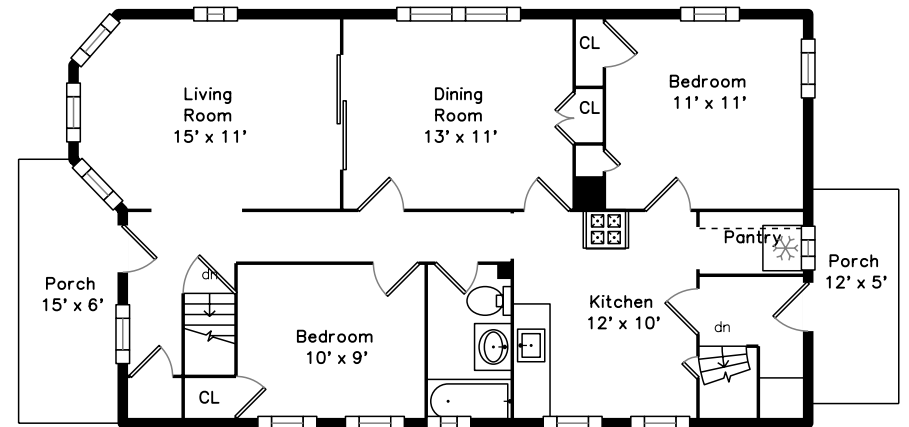

80 Main

82 Upper

80-82 Washington St
Boston, MA 02132

PicturePlan by  vis-home

Measurements may not be 100% accurate.
Floor plans are provided for convenience only.
Room sizes are not used to calculate area.

82 Upper

80 Main

Outside

Outside

Back

Backyard

Backyard

Backyard

Backyard

Outside

Patio

Porch

Living Room

Living Room

Living Room

Dining Room

Dining Room

Dining Room

Kitchen

Kitchen

Kitchen

Bedroom

Bedroom

Bathroom