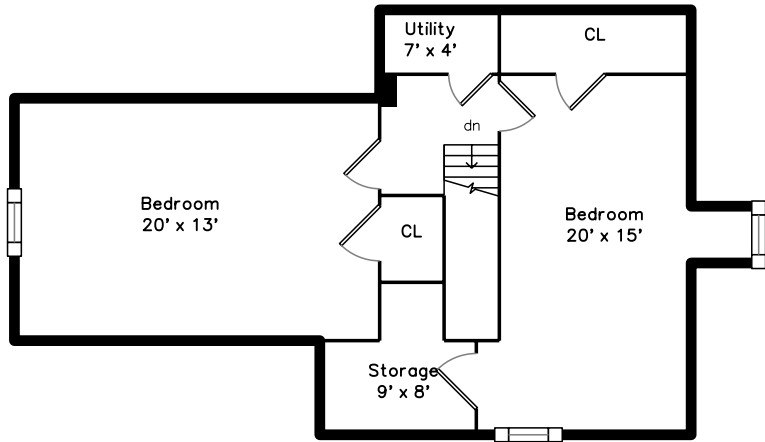

Top

Main

Upper

**504 Watertown St 2R
Newton, MA 02460**

PicturePlan by  vis-home

Measurements may not be 100% accurate.
Floor plans are provided for convenience only.
Room sizes are not used to calculate area.

Top

Upper

Main

Outside

Outside

Outside

Back

Back

Dining Room

Kitchen

Kitchen

Family Room

Family Room

Office/ Bedroom

Bathroom

Main Bedroom

Main Bedroom

Main Bathroom

Main Bathroom

Bedroom

Bedroom

Bathroom

Laundry

Bedroom