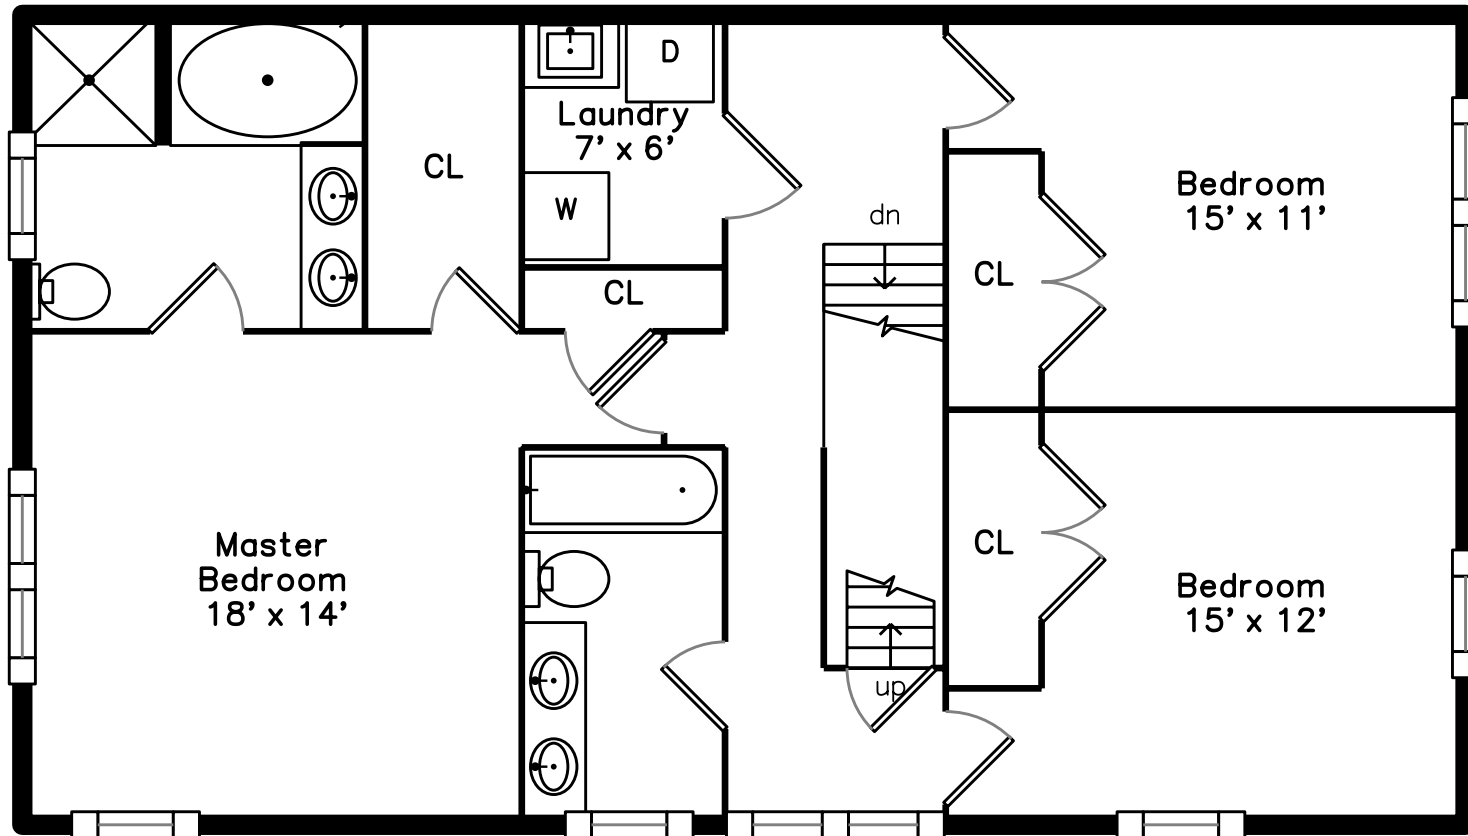

Top

Main

Upper

**504 Watertown St 2R
Newton, MA 02460**

PicturePlan by  vis-home

Measurements may not be 100% accurate.
Floor plans are provided for convenience only.
Room sizes are not used to calculate area.

Top

Upper

Main

Outside

Outside

Outside

Back

Back

Back

Back

Back

Back

Foyer

Living Room

Living Room

Dining Room

Dining Room

Kitchen

Kitchen

Family Room

Family Room

Office/ Bedroom

Bathroom

Main Bedroom