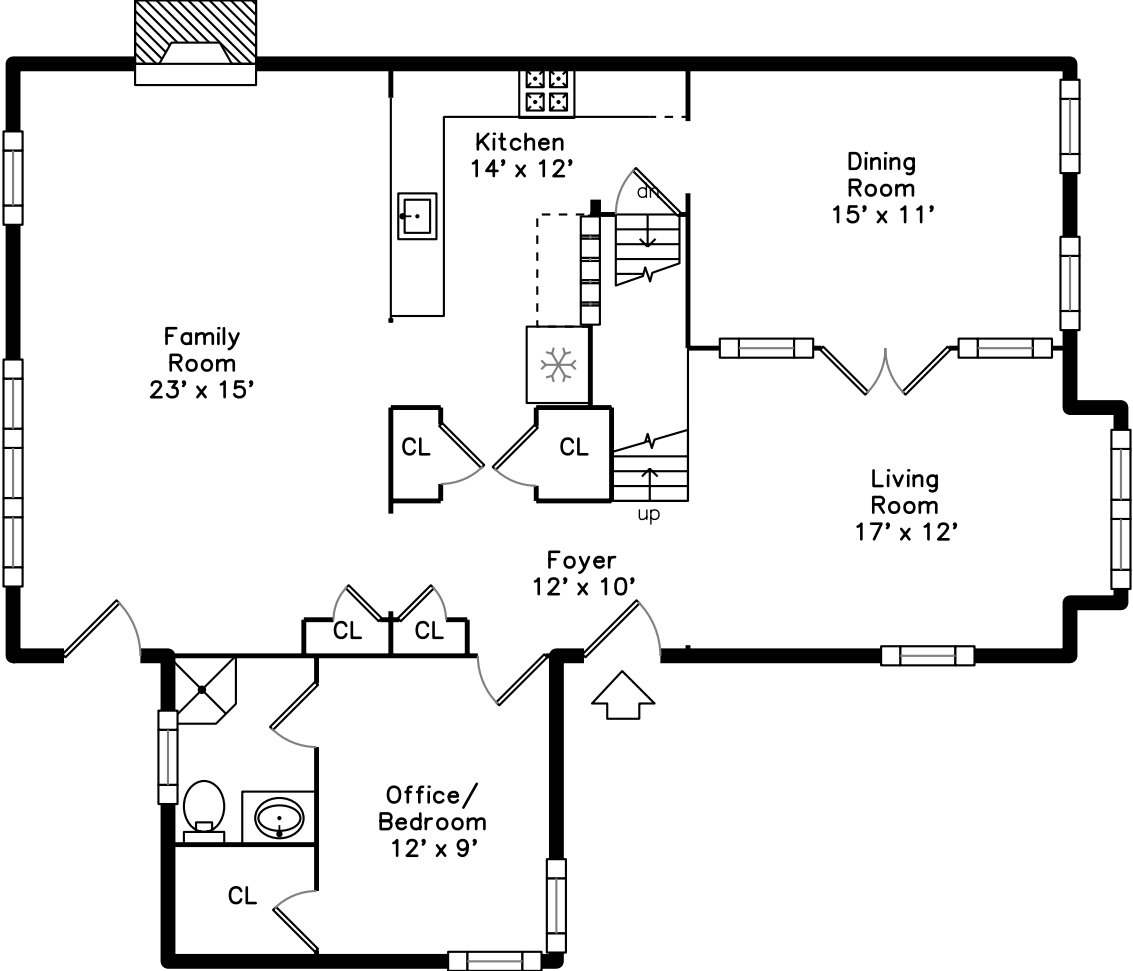

Top

Main

Upper

**504 Watertown St 2R
Newton, MA 02460**

PicturePlan by  vis-home

Measurements may not be 100% accurate.
Floor plans are provided for convenience only.
Room sizes are not used to calculate area.

Top

Upper

Main

Outside

Outside

Outside

Back

Back

Back

Back

Back

Back

Foyer

Living Room

Living Room

Dining Room

Dining Room

Kitchen

Kitchen

Family Room

Family Room

Office/ Bedroom

Bathroom

Main Bedroom