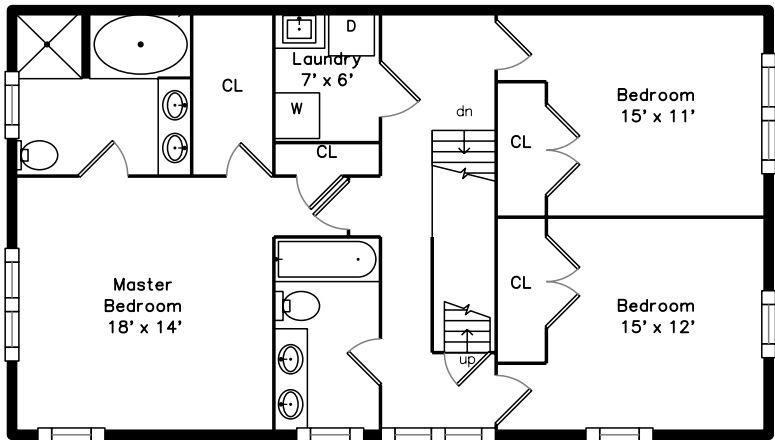

Top

Main

Upper

**504 Watertown St 2R
Newton, MA 02460**

PicturePlan by  vis-home

Measurements may not be 100% accurate.
Floor plans are provided for convenience only.
Room sizes are not used to calculate area.

Top

Upper

Main

Outside

Outside

Outside

Back

Back

Back

Back

Back

Back

Foyer

Living Room

Living Room

Dining Room

Dining Room

Kitchen

Kitchen

Family Room

Family Room

Office/ Bedroom

Bathroom

Main Bedroom