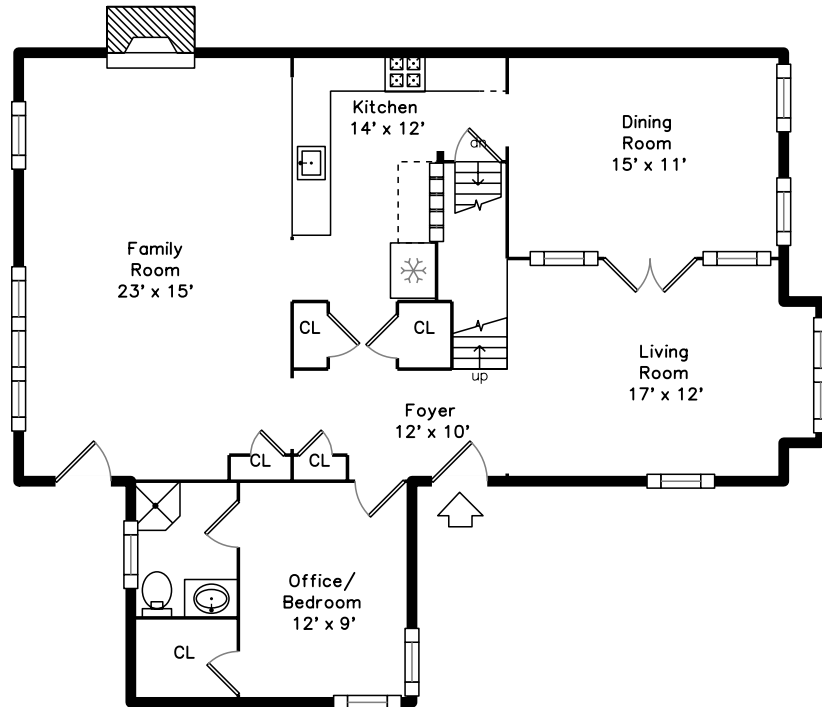

Top

Main

Upper

**504 Watertown St 2R
Newton, MA 02460**

PicturePlan by  vis-home

Measurements may not be 100% accurate.
Floor plans are provided for convenience only.
Room sizes are not used to calculate area.

Top

Upper

Main

Outside

Outside

Outside

Back

Back

Back

Back

Back

Back

Foyer

Living Room

Living Room

Dining Room

Dining Room

Kitchen

Kitchen

Family Room

Family Room

Office/ Bedroom

Bathroom

Main Bedroom