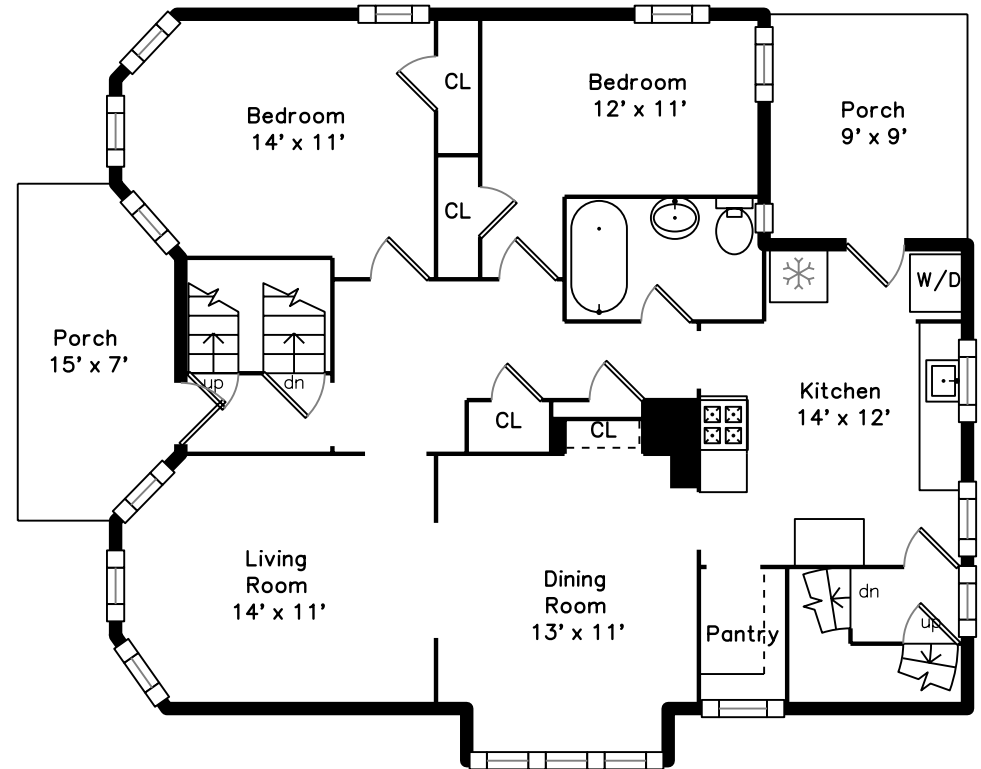

Upper

628 South St 2
Boston, MA 02131

PicturePlan by  vis-home

Measurements may not be 100% accurate.
Floor plans are provided for convenience only.
Room sizes are not used to calculate area.

Main

Upper

Main

Outside

Living Room

Living Room

Dining Room

Dining Room

Dining Room

Dining Room

Kitchen

Kitchen

Kitchen

Kitchen

Kitchen

Kitchen

Pantry

Bedroom

Bedroom

Bathroom

Porch

Porch

Porch

Bedroom

Bedroom

Bathroom