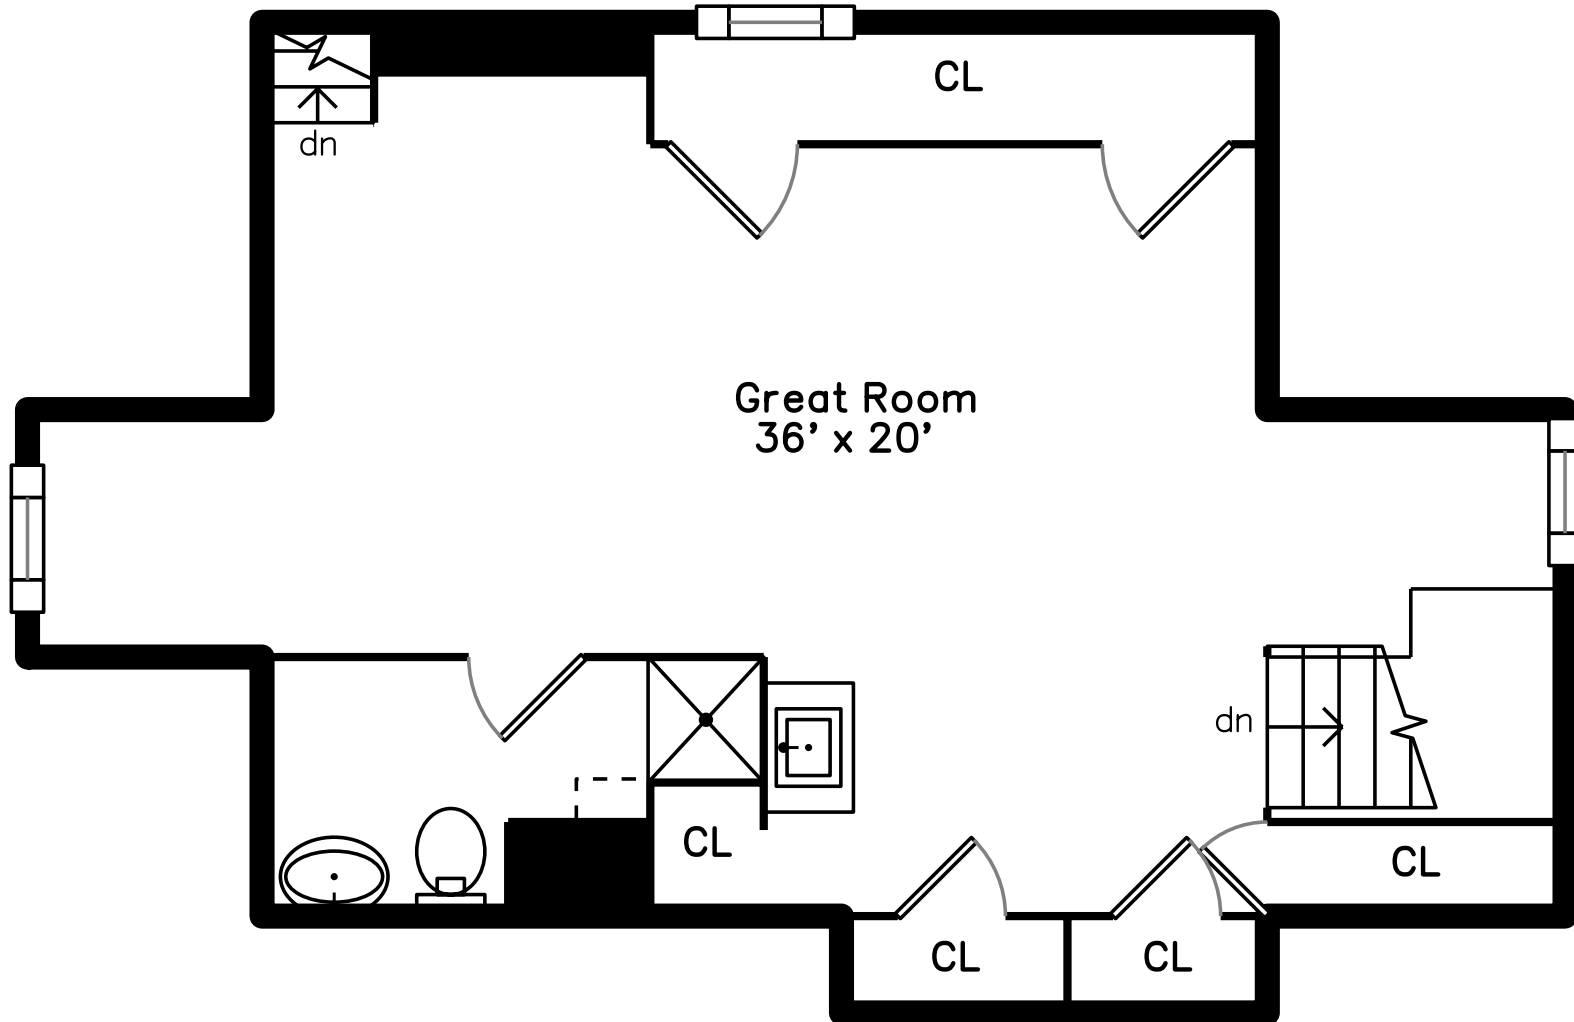

Upper

628 South St 2
Boston, MA 02131

PicturePlan by  vis-home

Measurements may not be 100% accurate.
Floor plans are provided for convenience only.
Room sizes are not used to calculate area.

Main

Upper

Main

Outside

Living Room

Living Room

Dining Room

Dining Room

Dining Room

Dining Room

Kitchen

Kitchen

Kitchen

Kitchen

Kitchen

Kitchen

Pantry

Bedroom

Bedroom