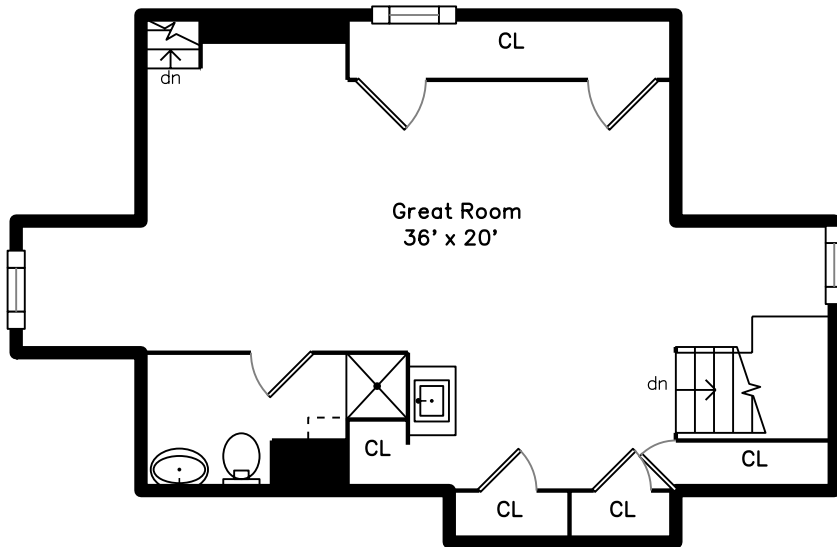

Upper

628 South St 2
Boston, MA 02131

PicturePlan by  vis-home

Measurements may not be 100% accurate.
Floor plans are provided for convenience only.
Room sizes are not used to calculate area.

Main

Upper

Main

Outside

Living Room

Living Room

Dining Room

Dining Room

Dining Room

Dining Room

Kitchen

Kitchen

Kitchen

Kitchen

Kitchen

Kitchen

Pantry

Bedroom

Bedroom