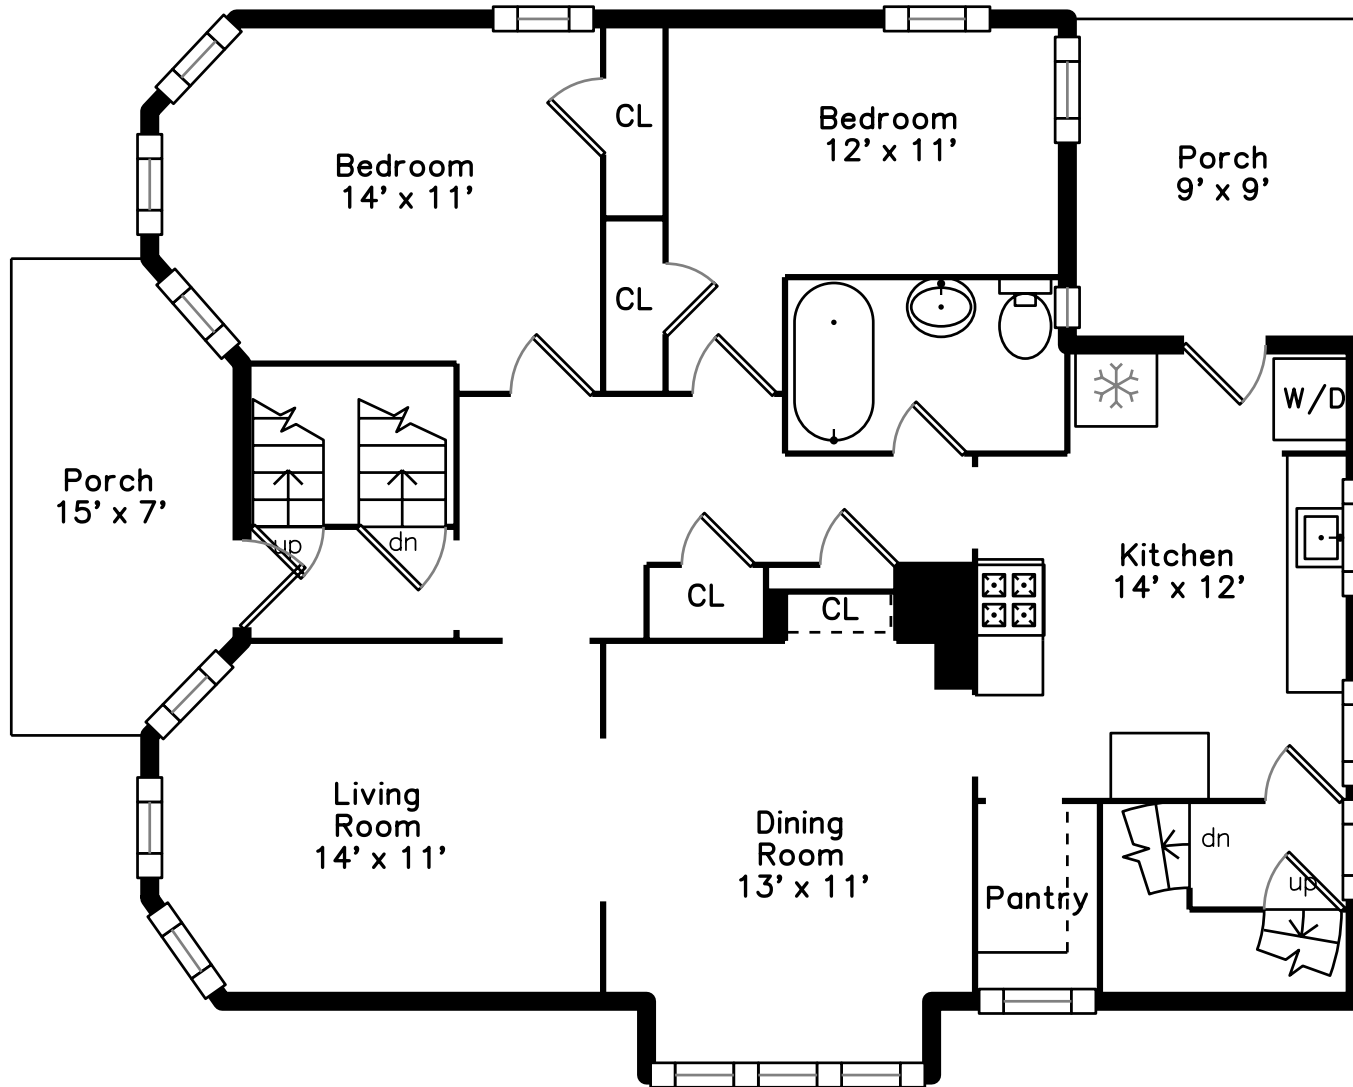

Upper

628 South St 2
Boston, MA 02131

PicturePlan by  vis-home

Measurements may not be 100% accurate.
Floor plans are provided for convenience only.
Room sizes are not used to calculate area.

Main

Upper

Main

Outside

Living Room

Living Room

Dining Room

Dining Room

Dining Room

Dining Room

Kitchen

Kitchen

Kitchen

Kitchen

Kitchen

Kitchen

Pantry

Bedroom

Bedroom

Bathroom

Porch

Porch

Porch

Bedroom

Bedroom

Bathroom