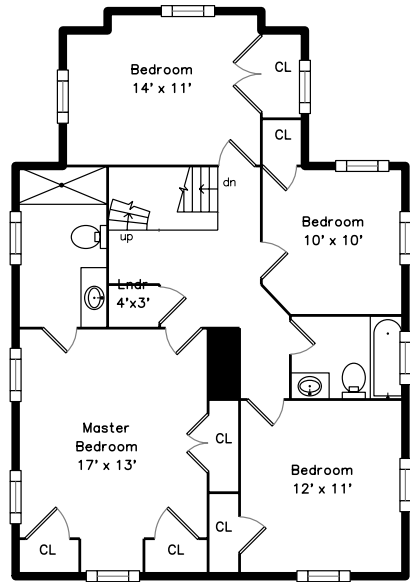

Top

Upper

Main

216 Quinobequin Rd
Newton, MA 02468

PicturePlan by  vis-home

Measurements may not be 100% accurate.
Floor plans are provided for convenience only.
Room sizes are not used to calculate area.

Top

Upper

Main

Outside

Outside

Back

Back

Living Room

Living Room

Dining Room

Kitchen

Kitchen

Kitchen

Family Room

Family Room

Family Room

Mud Room

Powder Room

Main Bedroom

Main Bathroom

Main Bathroom

Bedroom

Bedroom

Bedroom

Bathroom