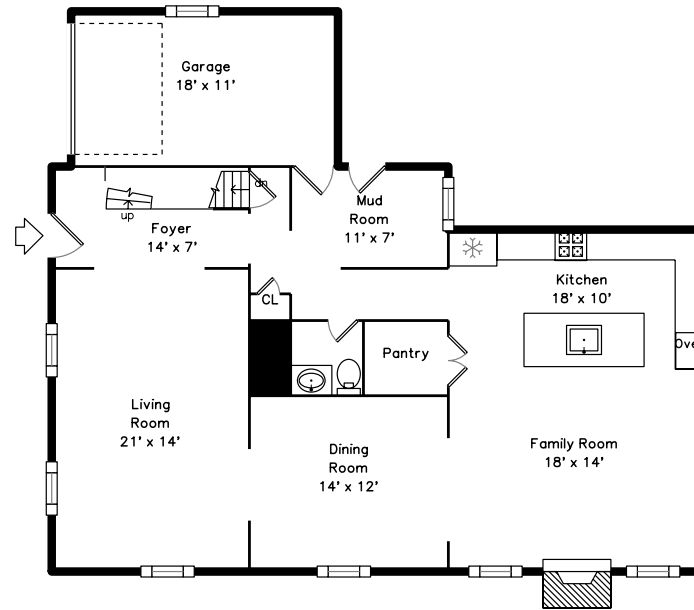

Top

Upper

Main

216 Quinobequin Rd
Newton, MA 02468

PicturePlan by  vis-home

Measurements may not be 100% accurate.
Floor plans are provided for convenience only.
Room sizes are not used to calculate area.

Top

Upper

Main

Outside

Outside

Back

Back

Living Room

Living Room

Dining Room

Kitchen

Kitchen

Kitchen

Family Room

Family Room

Family Room

Mud Room

Powder Room

Main Bedroom

Main Bathroom

Main Bathroom

Bedroom

Bedroom

Bedroom

Bathroom