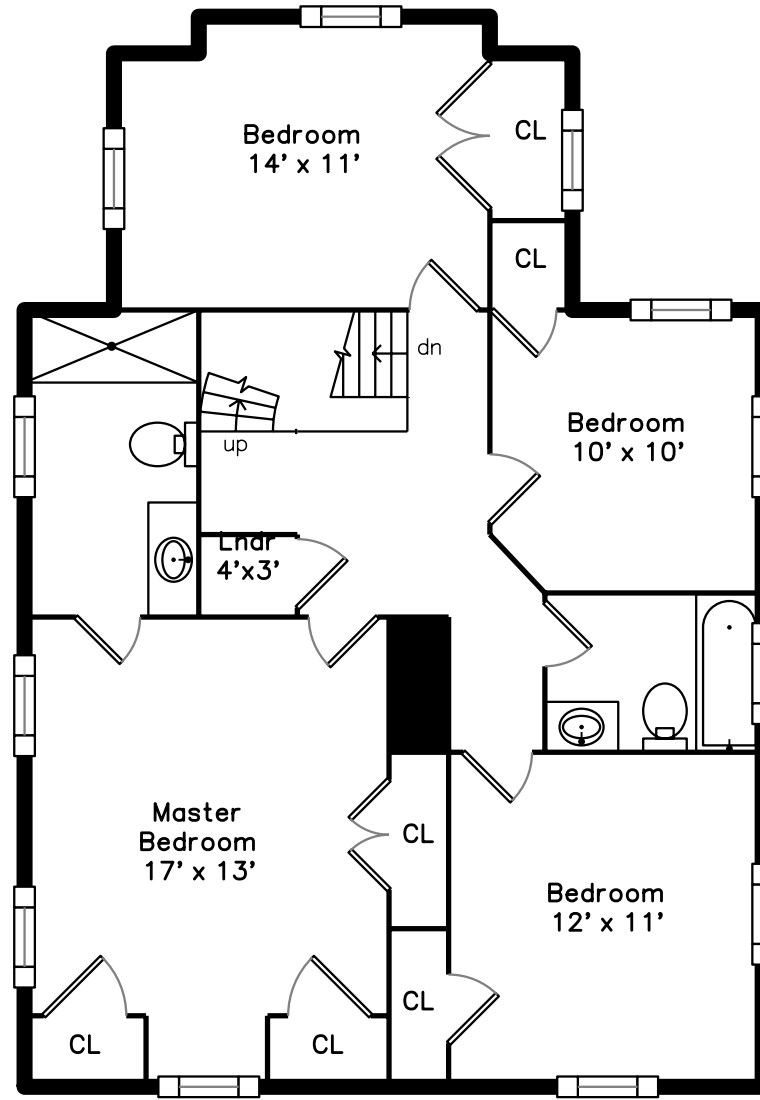

Top

Upper

Main

216 Quinobequin Rd
Newton, MA 02468

PicturePlan by  vis-home

Measurements may not be 100% accurate.
Floor plans are provided for convenience only.
Room sizes are not used to calculate area.

Top

Upper

Main

Outside

Outside

Back

Back

Living Room

Living Room

Dining Room

Kitchen

Kitchen

Kitchen

Family Room

Family Room

Family Room

Mud Room

Powder Room

Main Bedroom

Main Bathroom

Main Bathroom

Bedroom

Bedroom

Bedroom

Bathroom