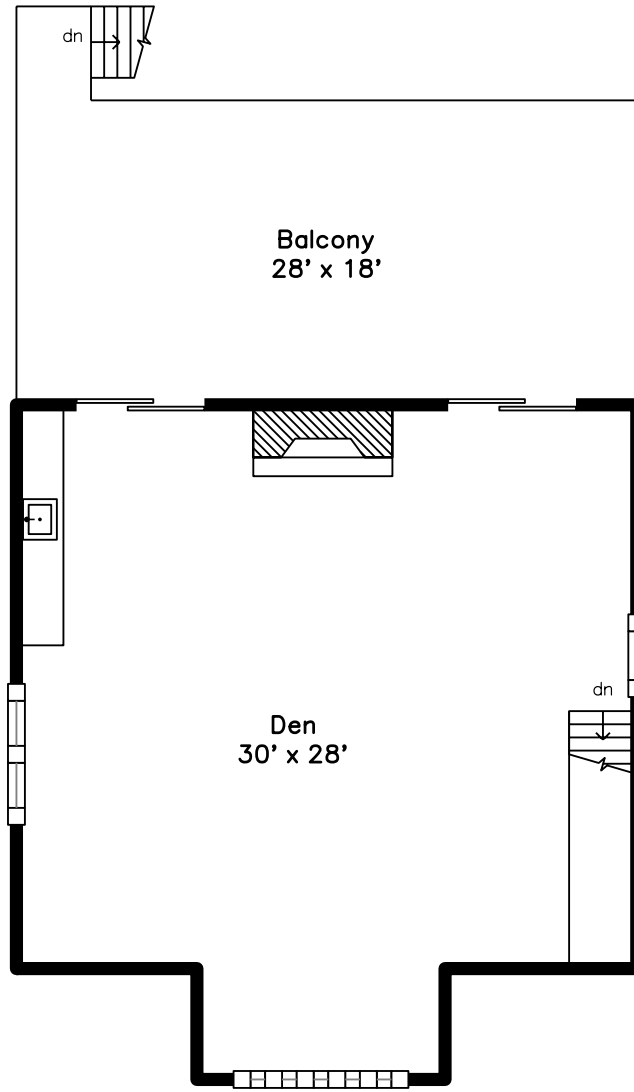

Top

Main

Den

Upper

Basement

Garage

4 Peach Avenue
 Billerica, MA 01821

PicturePlan by vis-home

Measurements may not be 100% accurate.
 Floor plans are provided for convenience only.
 Room sizes are not used to calculate area.

Den

Top

Upper

Main

Basement

Garage

Outside

Outside

Outside

Back

Back

Back

Living Room

Dining Room

Kitchen

Bedroom

Bedroom

Bedroom

Bathroom

Bathroom

Bathroom

Main Bedroom

Main Bedroom