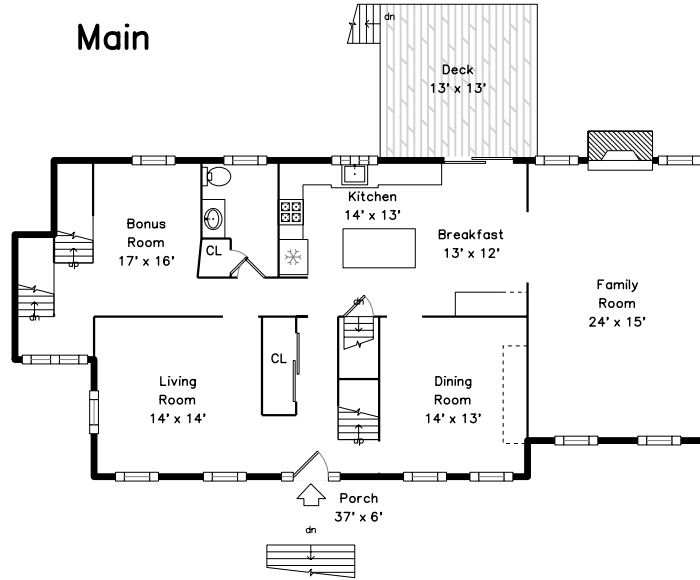

Top

Main

Den

Upper

Basement

Garage

4 Peach Avenue
 Billerica, MA 01821

PicturePlan by vis-home

Measurements may not be 100% accurate.
 Floor plans are provided for convenience only.
 Room sizes are not used to calculate area.

Den

Top

Upper

Main

Basement

Garage

Outside

Outside

Outside

Back

Back

Back

Living Room

Dining Room

Kitchen

Kitchen

Kitchen

Kitchen

Family Room

Family Room

Bonus Room

Bathroom

Deck