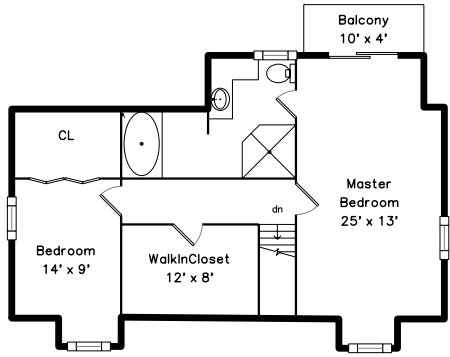

Top

Main

Den

Upper

Basement

Garage

4 Peach Avenue
 Billerica, MA 01821

PicturePlan by vis-home

Measurements may not be 100% accurate.
 Floor plans are provided for convenience only.
 Room sizes are not used to calculate area.

Den

Top

Upper

Main

Basement

Garage

Outside

Bedroom

Bedroom

Bedroom

Bathroom

Bathroom

Bathroom

Main Bedroom

Main Bedroom

Bedroom

Main Bathroom

Main Bathroom

Main Bathroom

Balcony

Bar

Bar

Bar