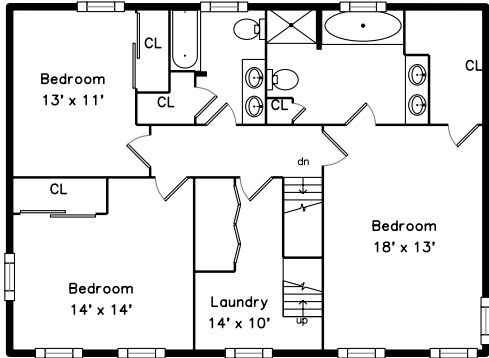

Top

Main

Den

Upper

Basement

Garage

4 Peach Avenue
 Billerica, MA 01821

PicturePlan by vis-home

Measurements may not be 100% accurate.
 Floor plans are provided for convenience only.
 Room sizes are not used to calculate area.

Den

Top

Upper

Main

Basement

Garage

Outside

Bedroom

Bedroom

Bedroom

Bathroom

Bathroom

Bathroom

Main Bedroom

Main Bedroom

Bedroom

Main Bathroom

Main Bathroom

Main Bathroom

Balcony

Bar

Bar

Bar