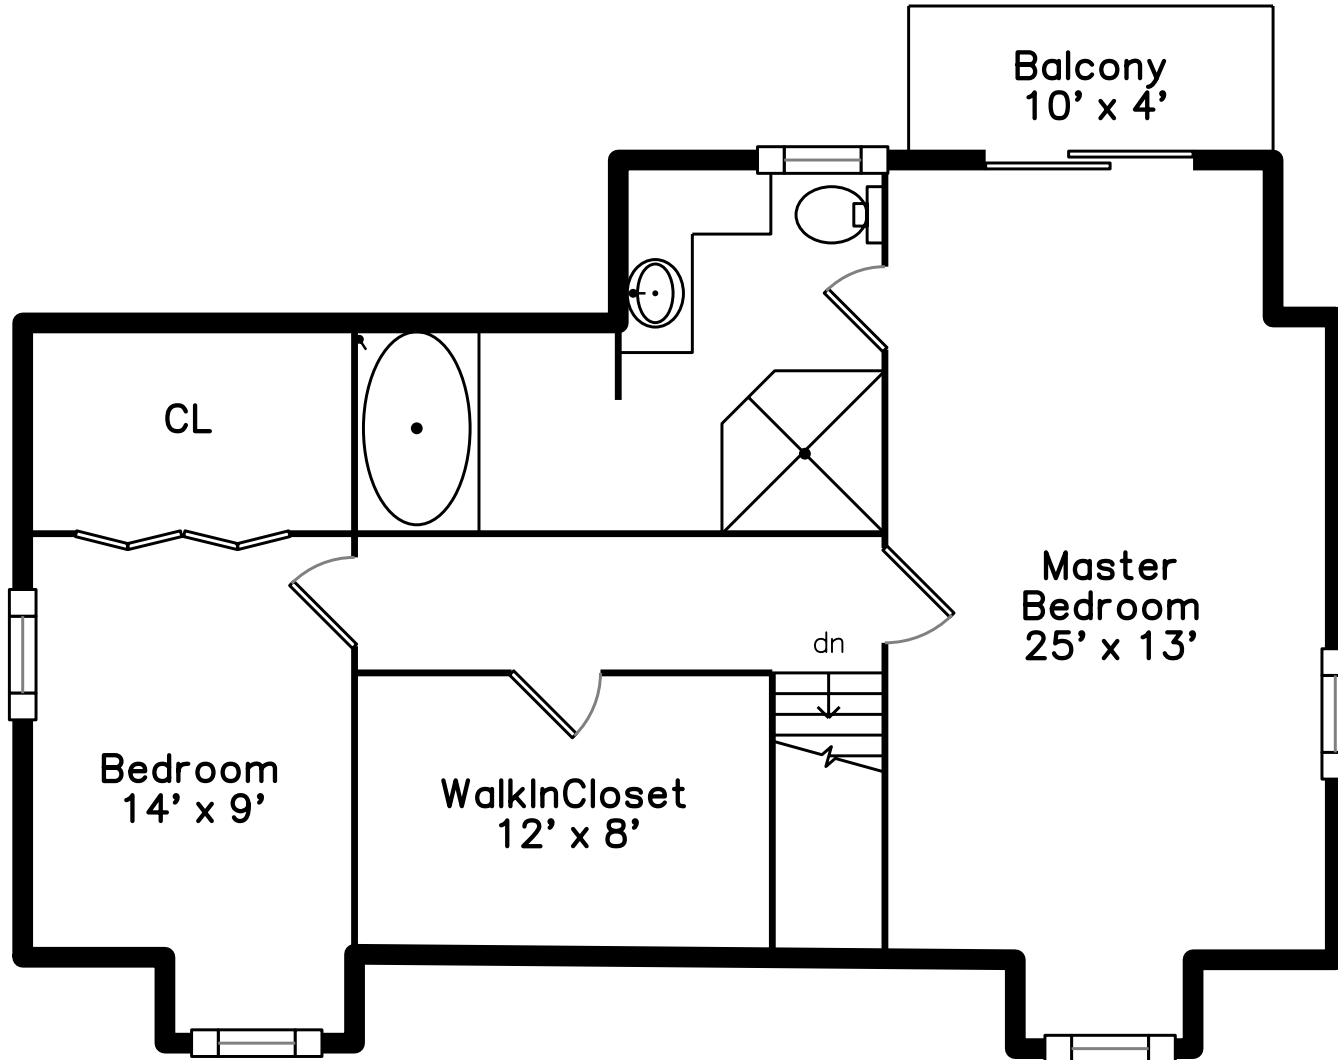

Top

Main

Den

Upper

Basement

Garage

4 Peach Avenue
 Billerica, MA 01821

PicturePlan by vis-home

Measurements may not be 100% accurate.
 Floor plans are provided for convenience only.
 Room sizes are not used to calculate area.

Den

Top

Upper

Main

Basement

Garage

Outside

Outside

Outside

Back

Back

Back

Living Room

Dining Room

Kitchen

Kitchen

Kitchen

Kitchen

Family Room

Family Room

Bonus Room

Bathroom

Deck