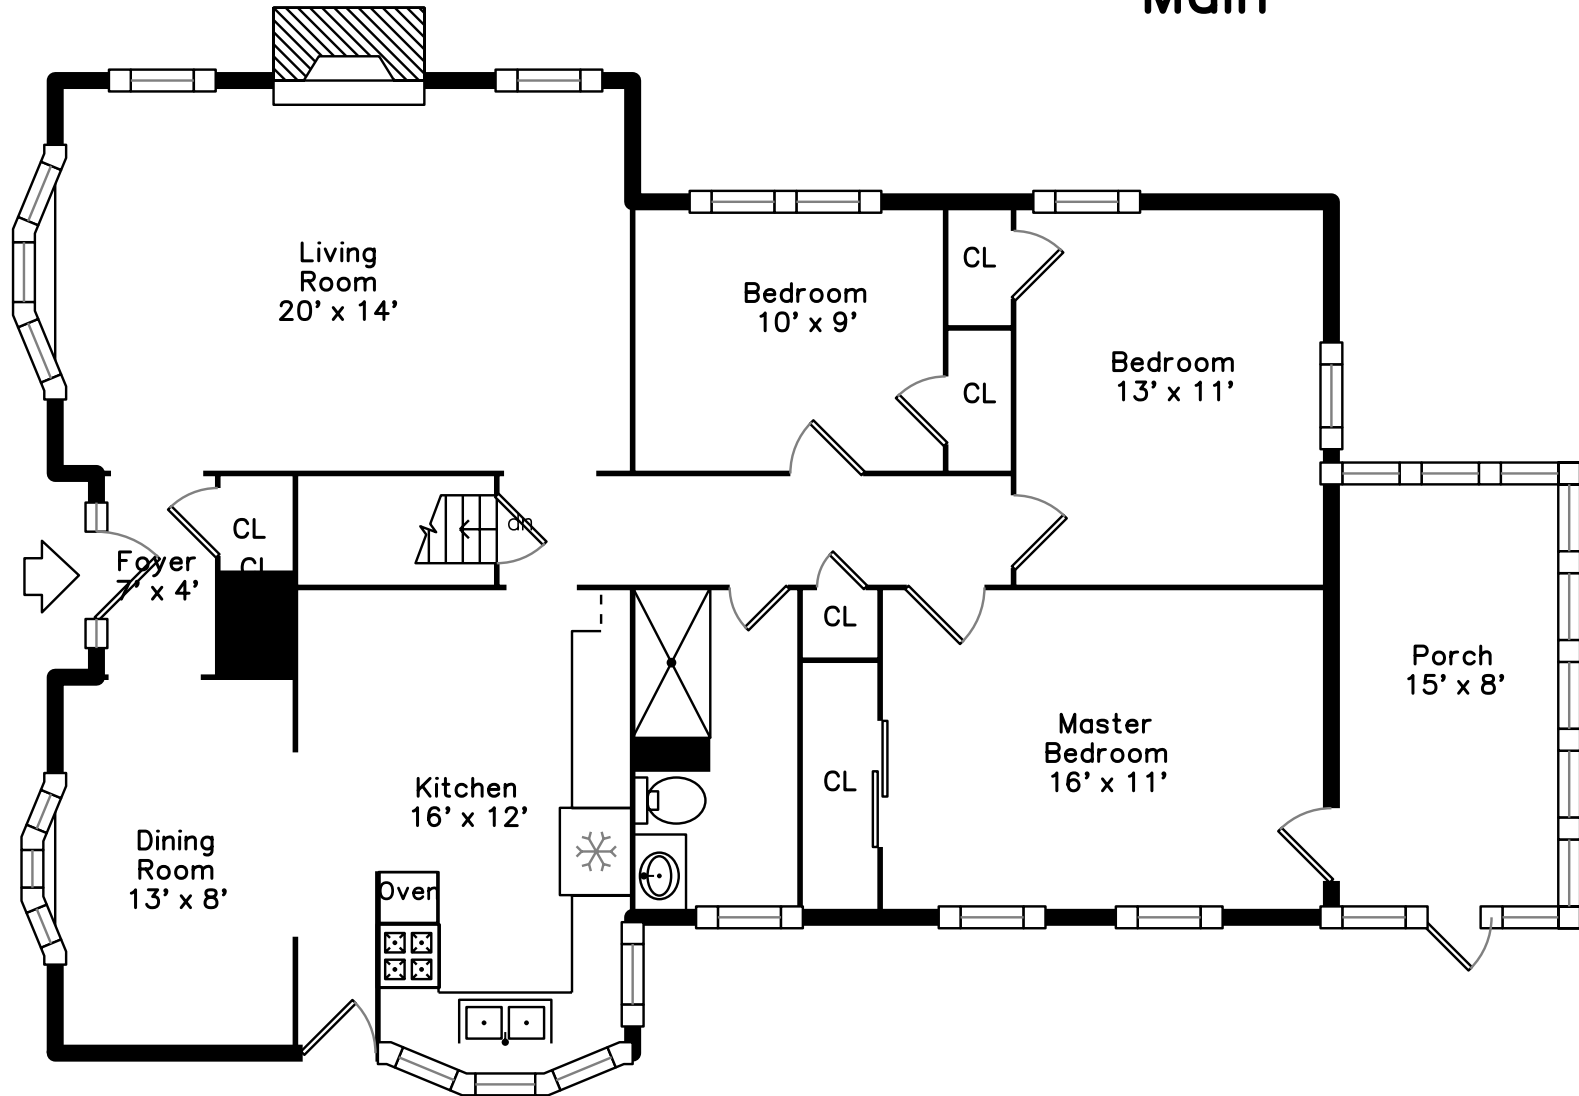

Main

Basement

16 Trincroft St
Medford, MA 02155

PicturePlan by  vis-home

Measurements may not be 100% accurate.
Floor plans are provided for convenience only.
Room sizes are not used to calculate area.

Main

Basement

Outside

Outside

Outside

Outside

Back

Back

Back

Foyer

Living Room

Living Room

Dining Room

Kitchen

Kitchen

Kitchen

Kitchen

Main Bedroom

Main Bedroom

Bedroom

Bedroom

Bathroom

Bathroom

Porch

Den