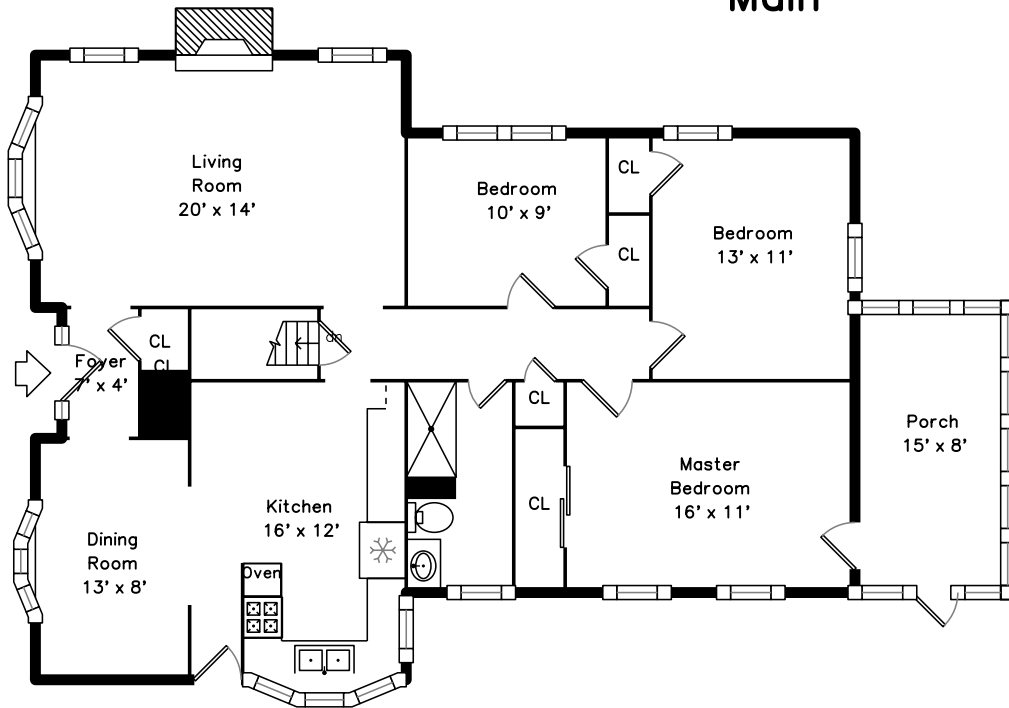

Main

Basement

16 Trincroft St
Medford, MA 02155

PicturePlan by  vis-home

Measurements may not be 100% accurate.
Floor plans are provided for convenience only.
Room sizes are not used to calculate area.

Main

Basement

Outside

Outside

Outside

Outside

Back

Back

Back

Foyer

Living Room

Living Room

Dining Room

Kitchen

Kitchen

Kitchen

Kitchen

Main Bedroom

Main Bedroom

Bedroom

Bedroom

Bathroom

Bathroom

Porch

Den