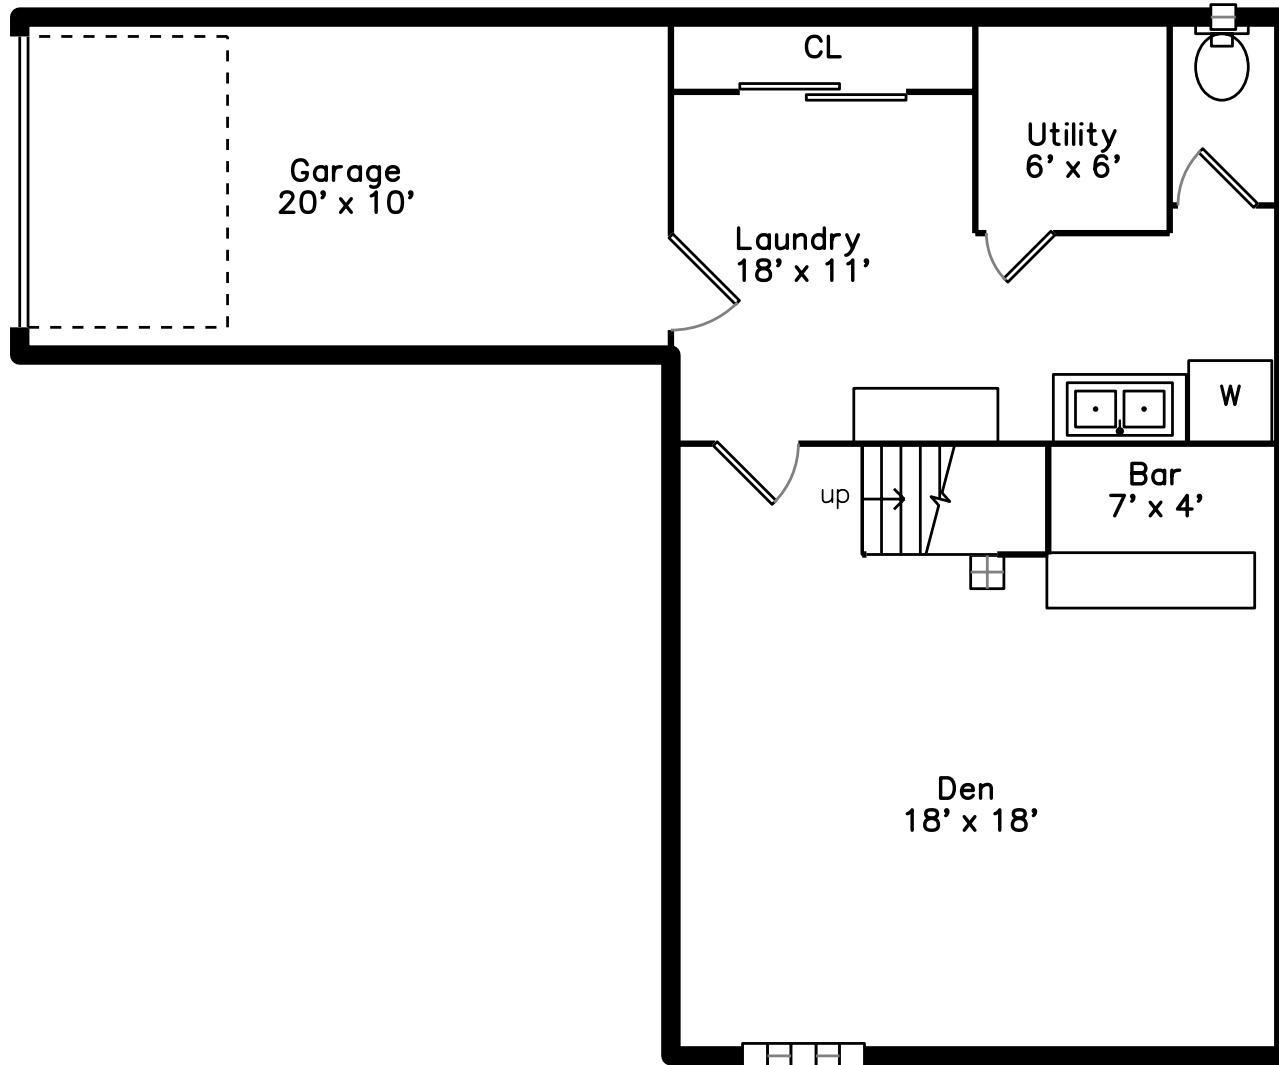

Main

Basement

16 Trincroft St
Medford, MA 02155

PicturePlan by  vis-home

Measurements may not be 100% accurate.
Floor plans are provided for convenience only.
Room sizes are not used to calculate area.

Main

Basement

Outside

Outside

Outside

Outside

Back

Back

Back

Foyer

Living Room

Living Room

Dining Room

Kitchen

Kitchen

Kitchen

Kitchen

Main Bedroom

Main Bedroom

Bedroom

Bedroom

Bathroom

Bathroom

Porch

Den