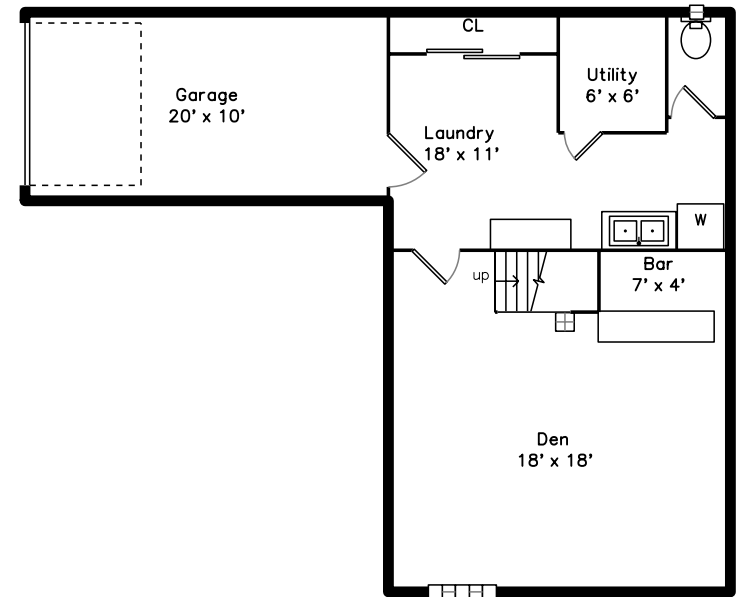

Main

Basement

16 Trincroft St
Medford, MA 02155

PicturePlan by  vis-home

Measurements may not be 100% accurate.
Floor plans are provided for convenience only.
Room sizes are not used to calculate area.

Main

Basement

Outside

Outside

Outside

Outside

Back

Back

Back

Foyer

Living Room

Living Room

Dining Room

Kitchen

Kitchen

Kitchen

Kitchen

Main Bedroom

Main Bedroom

Bedroom

Bedroom

Bathroom

Bathroom

Porch

Den