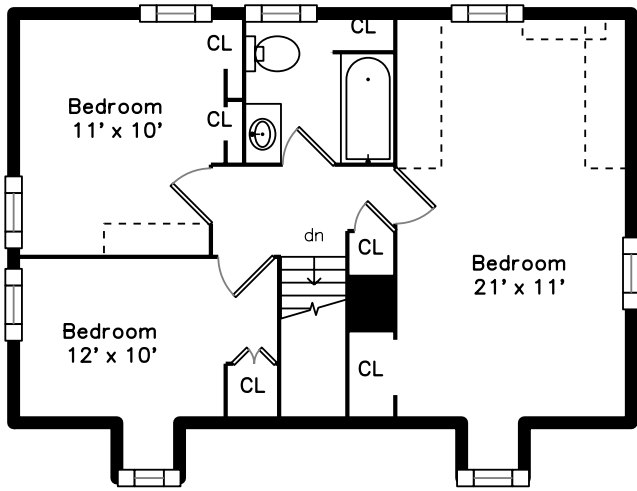

## Upper

## Main

136 Acton St  
Watertown, MA 02472  
PicturePlan by  vis-home

Measurements may not be 100% accurate.  
Floor plans are provided for convenience only.  
Room sizes are not used to calculate area.

# Upper

Entry

Living Room

Living Room

Living Room

Living Room

Living Room

Living Room

Dining Room