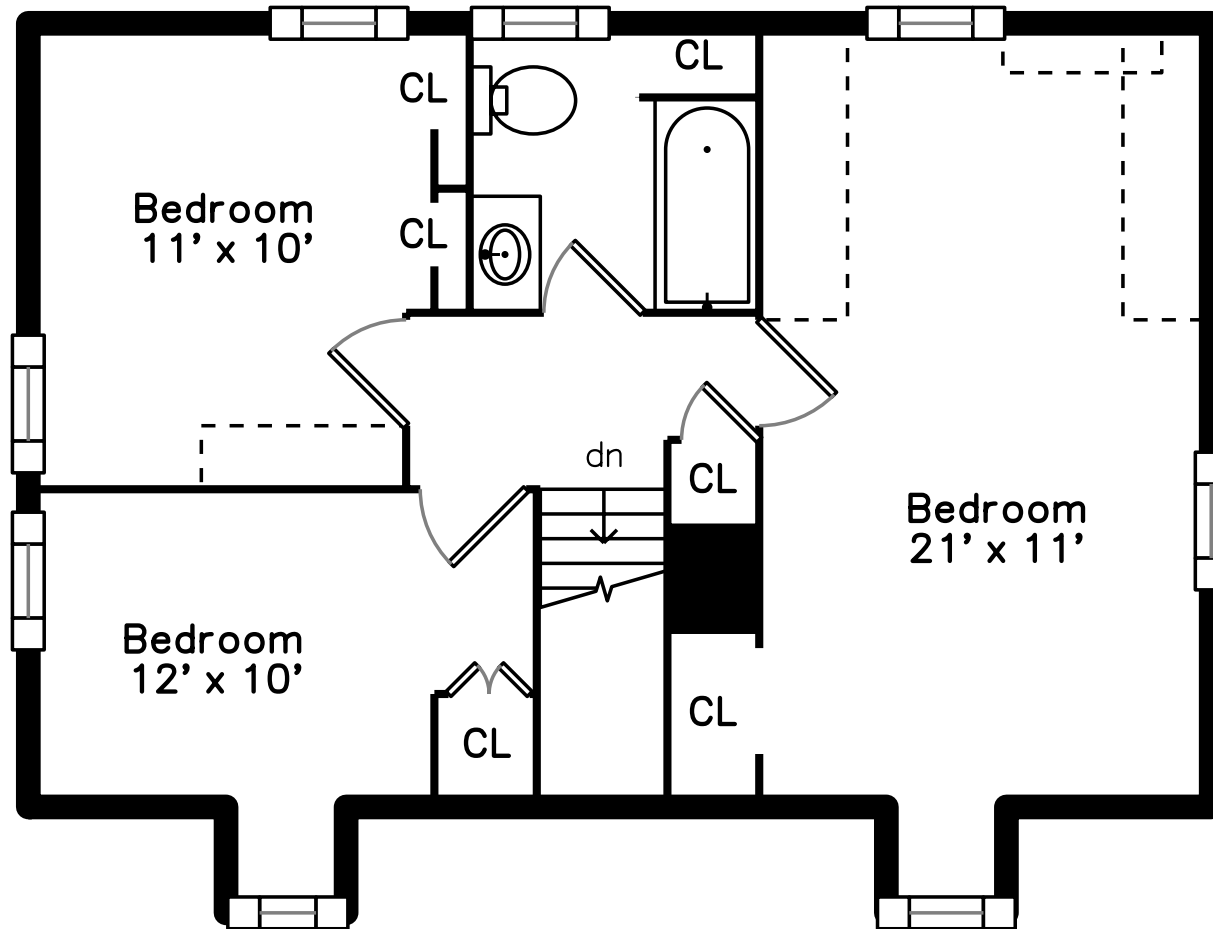

## Upper

## Main

136 Acton St  
Watertown, MA 02472  
PicturePlan by  vis-home

Measurements may not be 100% accurate.  
Floor plans are provided for convenience only.  
Room sizes are not used to calculate area.

# Upper

Entry

Living Room

Living Room

Living Room

Living Room

Living Room

Living Room

Dining Room