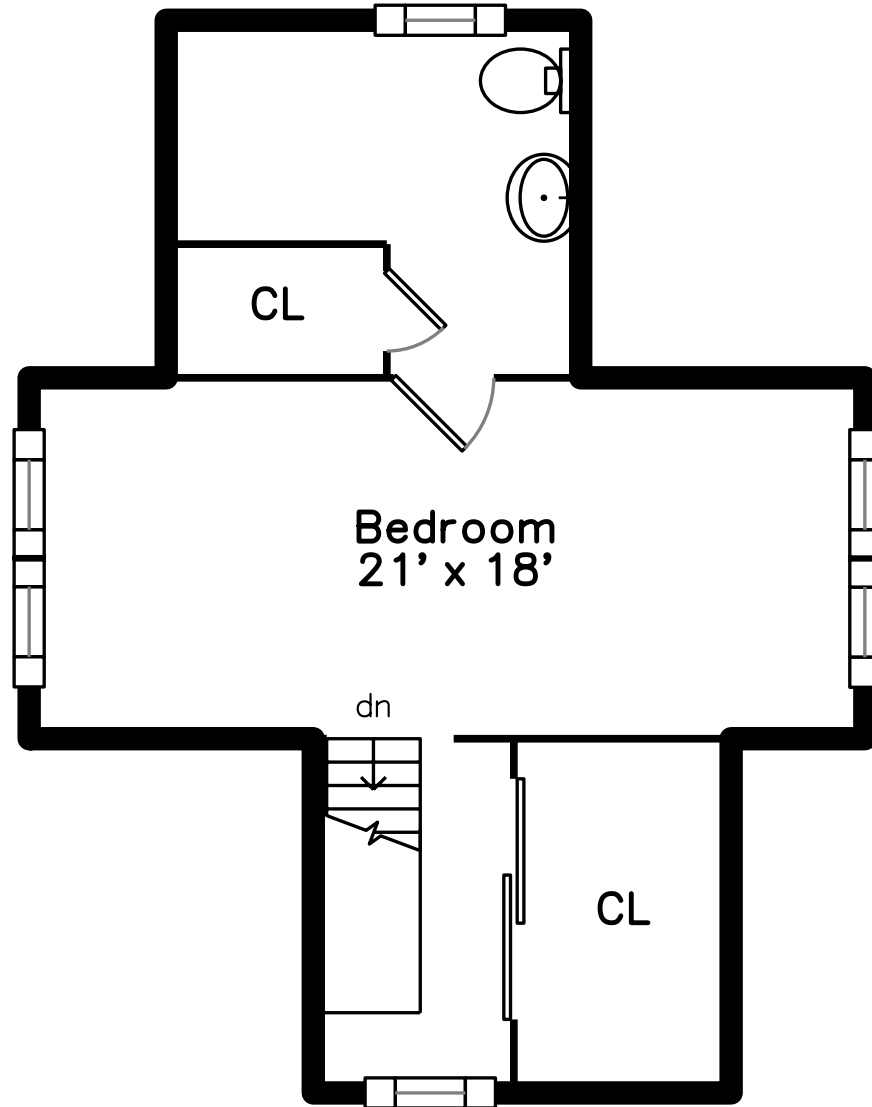

### Upper

### Main

102 Morningside Path  
Weymouth, MA 02189

PicturePlan by  vis-home

Measurements may not be 100% accurate.  
Floor plans are provided for convenience only.  
Room sizes are not used to calculate area.

# Upper

Living Room

Living Room

Kitchen

Kitchen

Kitchen

Kitchen

Family Room

Family Room