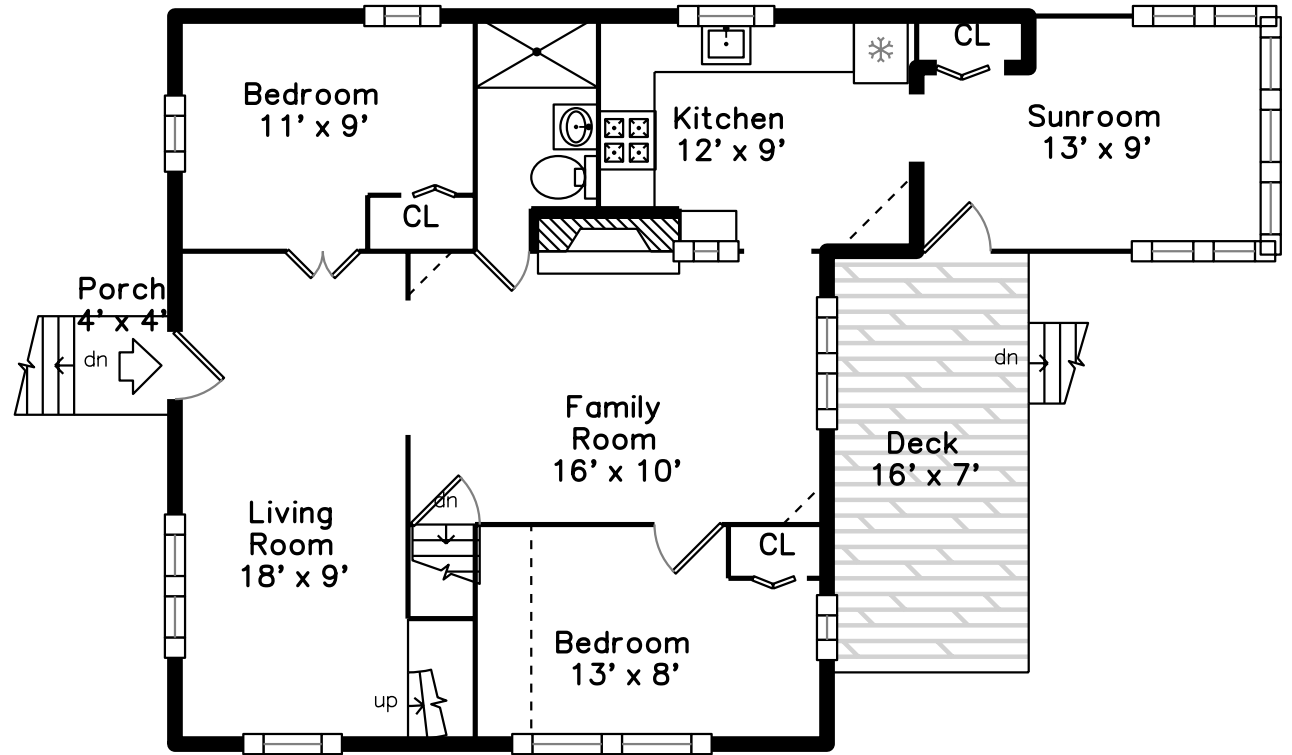

### Upper

### Main

102 Morningside Path  
Weymouth, MA 02189

PicturePlan by  vis-home

Measurements may not be 100% accurate.  
Floor plans are provided for convenience only.  
Room sizes are not used to calculate area.

Living Room

Living Room

Kitchen

Kitchen

Kitchen

Kitchen

Family Room

Family Room

Family Room

Sunroom

Bedroom

Bedroom

Bathroom

Deck

Bedroom

Bedroom