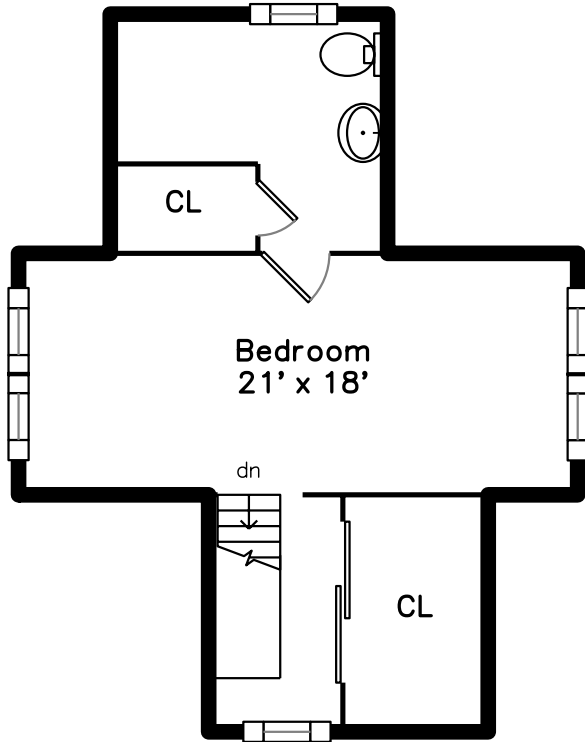

### Upper

### Main

102 Morningside Path  
Weymouth, MA 02189

PicturePlan by  vis-home

Measurements may not be 100% accurate.  
Floor plans are provided for convenience only.  
Room sizes are not used to calculate area.

# Upper

Living Room

Living Room

Kitchen

Kitchen

Kitchen

Kitchen

Family Room

Family Room