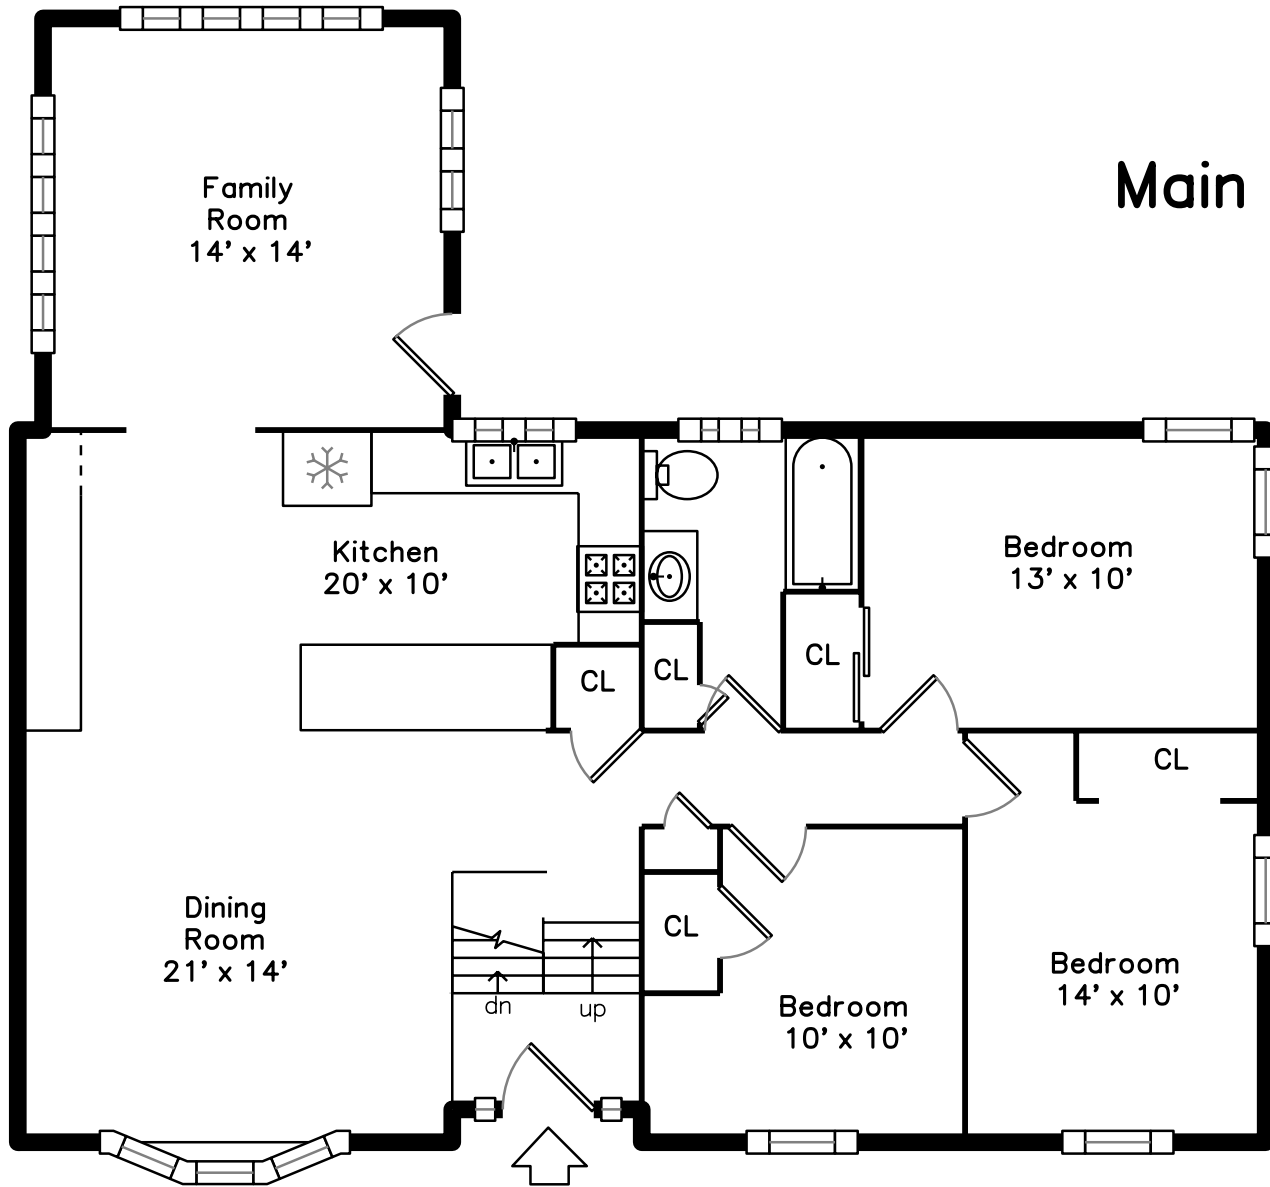

Main

Lower

18 Burnham Rd
 Billerica, MA 01862

PicturePlan by vis-home

Measurements may not be 100% accurate.
 Floor plans are provided for convenience only.
 Room sizes are not used to calculate area.

Lower

Backyard

Entry

Dining Room

Dining Room

Kitchen

Kitchen

Kitchen

Kitchen

Kitchen

Family Room

Family Room

Bedroom

Bedroom

Bedroom

Bedroom

Bedroom

Bathroom

Family Room

Family Room

Office

Bathroom