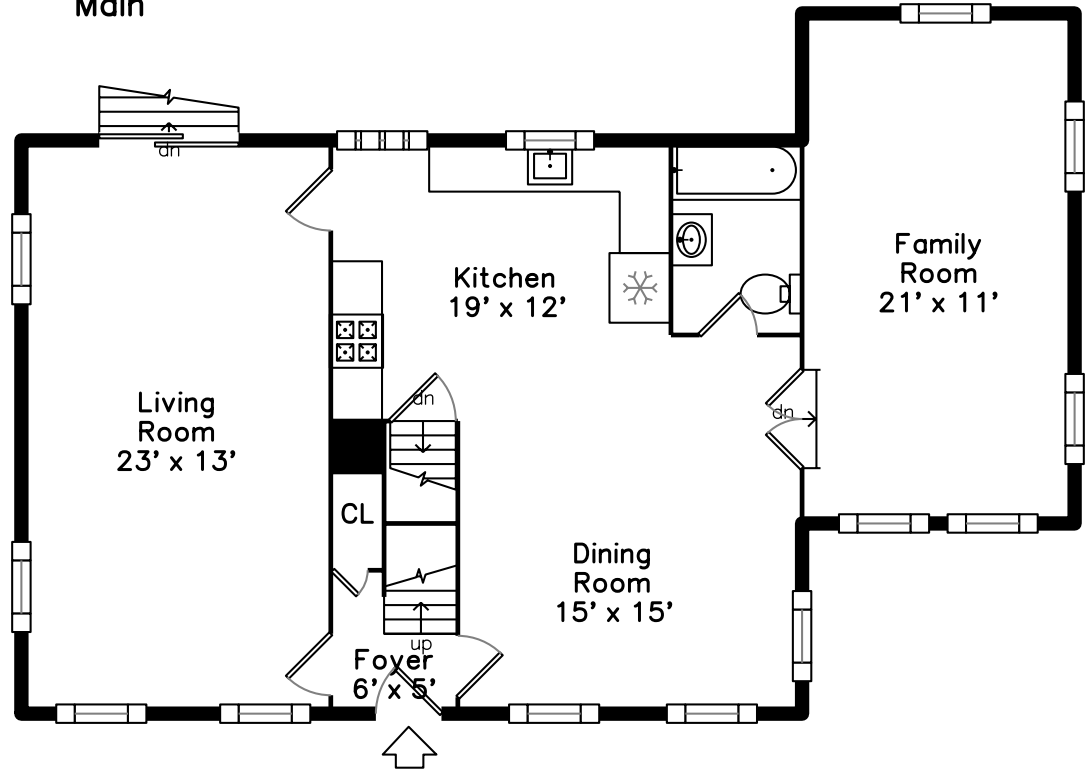

### Upper

### Main

20 James Street  
Taunton, MA 02780

PicturePlan by  vis-home

Measurements may not be 100% accurate.  
Floor plans are provided for convenience only.  
Room sizes are not used to calculate area.

# Main

Outside

Outside

Back

Back

Back

Back

Living Room

Living Room

Kitchen

Kitchen

Kitchen

Kitchen

Family Room

Family Room

Bathroom