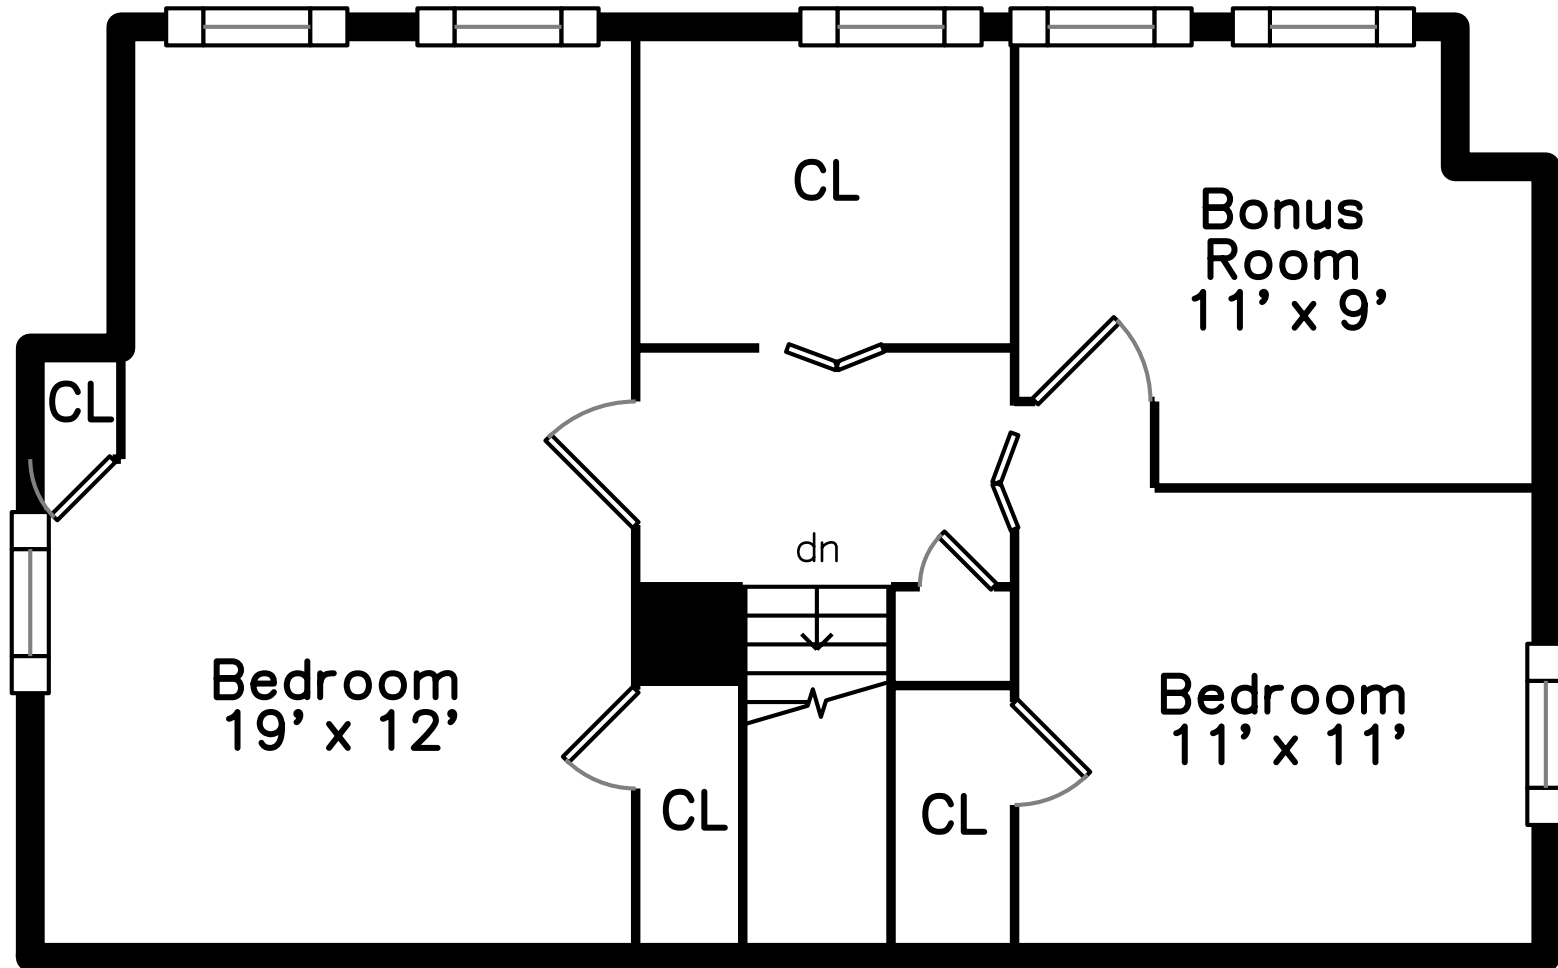

### Main

20 James Street  
Taunton, MA 02780

PicturePlan by  vis-home

Measurements may not be 100% accurate.  
Floor plans are provided for convenience only.  
Room sizes are not used to calculate area.

# Main

Outside

Outside

Back

Back

Back

Back

Living Room

Living Room

Kitchen

Kitchen

Kitchen

Kitchen

Family Room

Family Room

Bathroom

Bathroom

Bedroom

Bedroom

Bedroom

Bonus Room