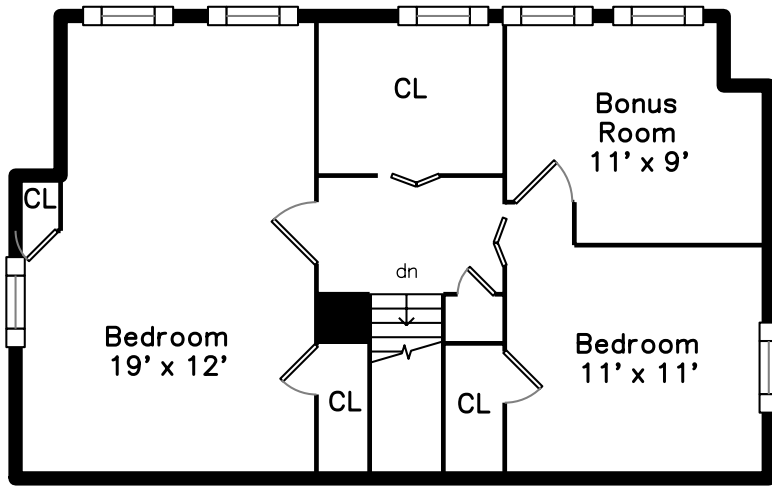

### Upper

### Main

20 James Street  
Taunton, MA 02780

PicturePlan by  vis-home

Measurements may not be 100% accurate.  
Floor plans are provided for convenience only.  
Room sizes are not used to calculate area.

# Main

Outside

Outside

Back

Back

Back

Back

Living Room

Bathroom

Bedroom

Bedroom

Bedroom

Bonus Room