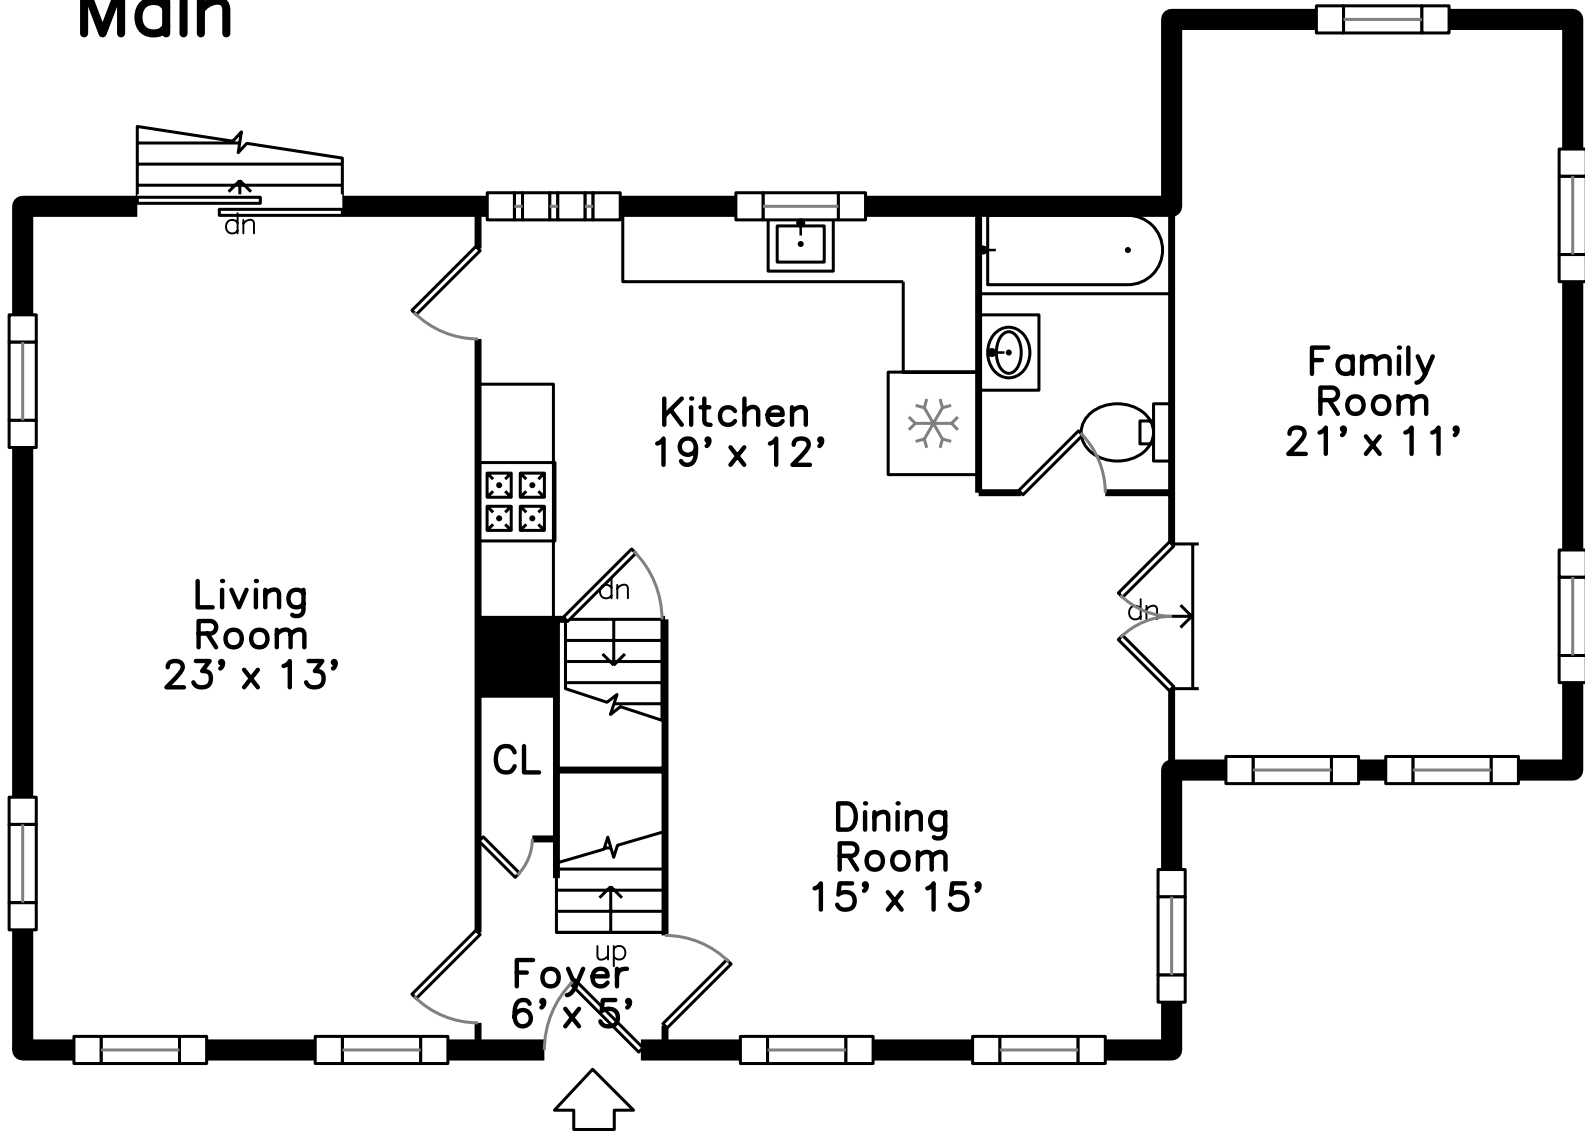

### Main

20 James Street  
Taunton, MA 02780

PicturePlan by  vis-home

Measurements may not be 100% accurate.  
Floor plans are provided for convenience only.  
Room sizes are not used to calculate area.

# Upper

# Main

Outside

Outside

Back

Back

Back

Back

Living Room

Living Room

Kitchen

Kitchen

Kitchen

Kitchen

Family Room

Family Room

Bathroom