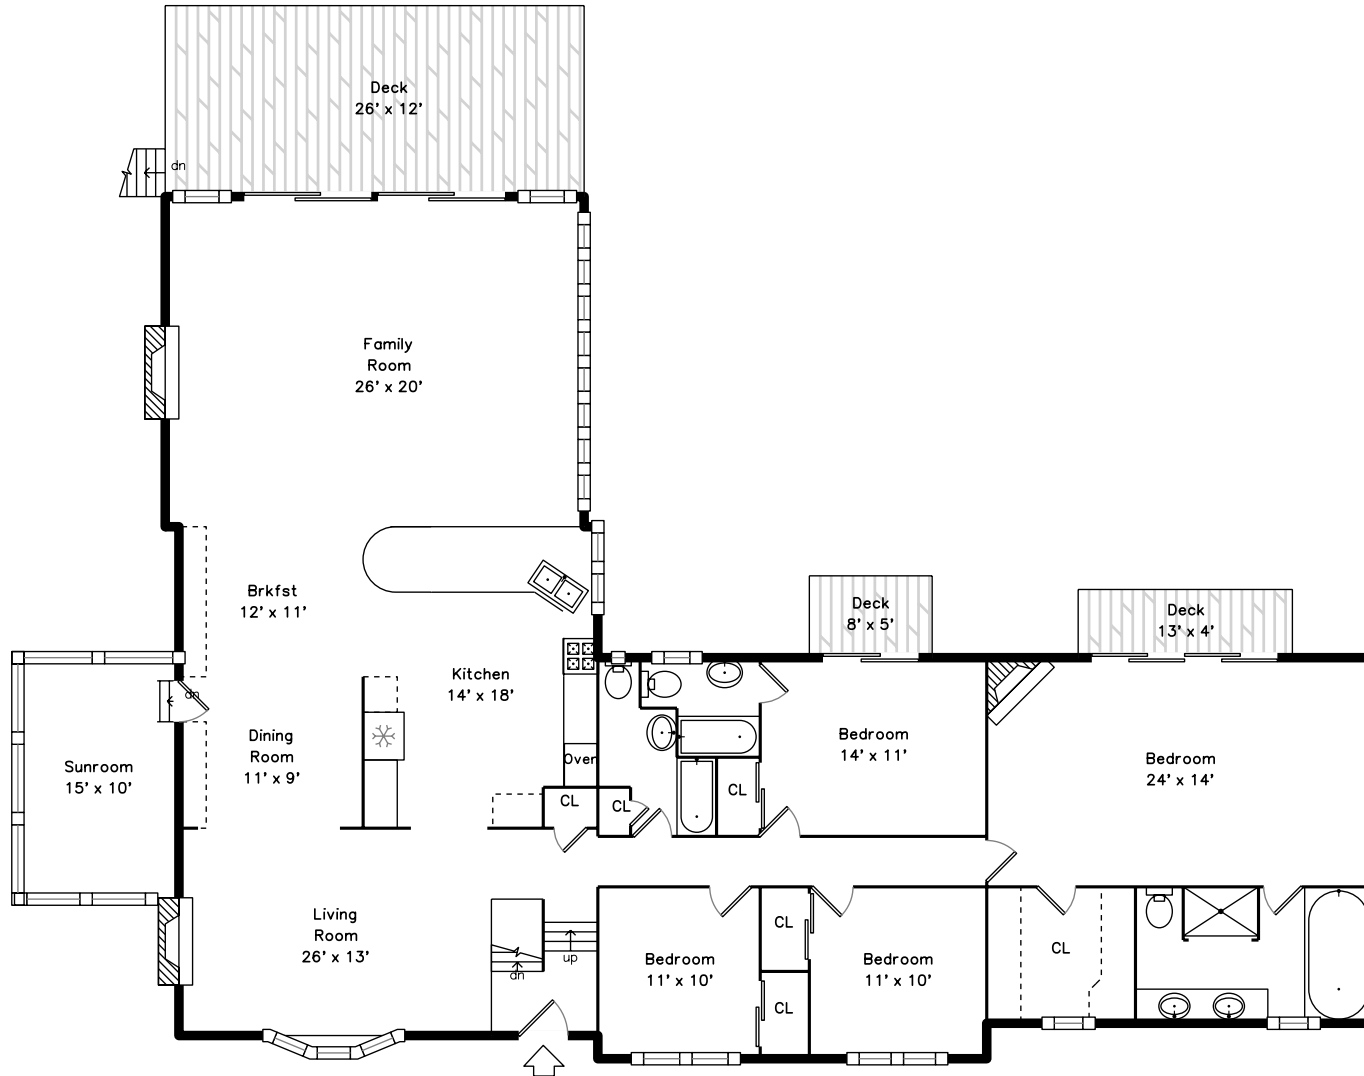

Main

Lower

44 Meadowbrook Road
Westwood, MA 02090

PicturePlan by  vis-home

Measurements may not be 100% accurate.
Floor plans are provided for convenience only.
Room sizes are not used to calculate area.

Main

Backyard

Indoor Pool

Indoor Pool

Entry

Living Room

Dining Room

Dining Room

Dining Room

Deck

Deck

Deck

Family Room

Family Room

Family Room

Family Room

Sitting

Sitting

Bathroom