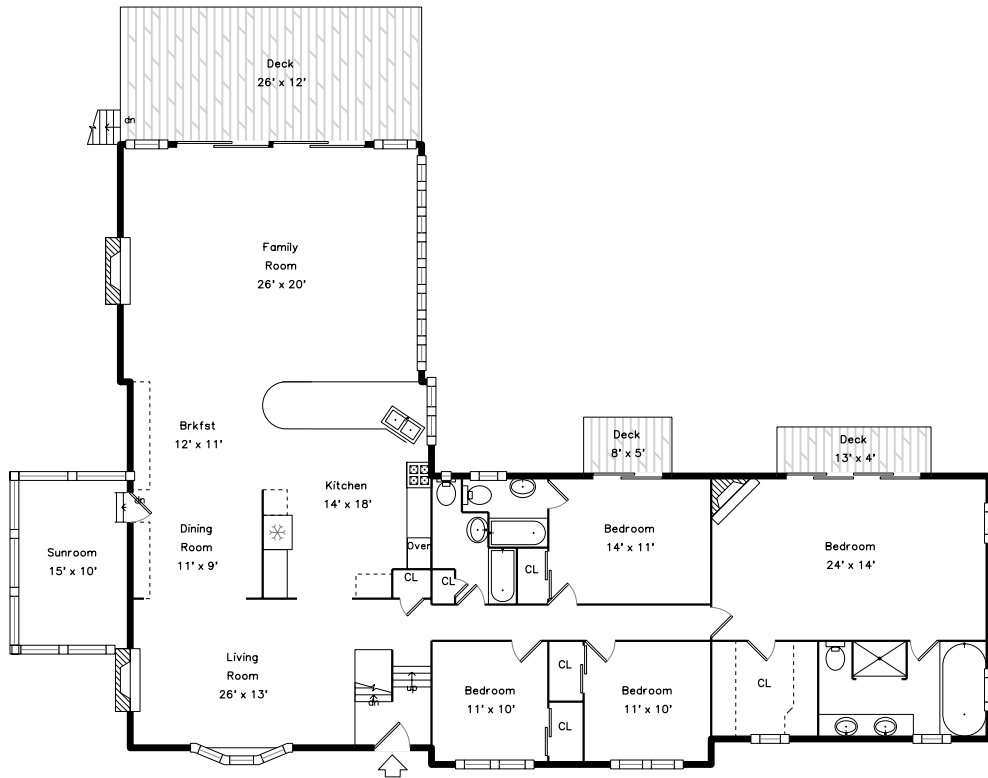

Main

Lower

44 Meadowbrook Road
Westwood, MA 02090

PicturePlan by  vis-home

Measurements may not be 100% accurate.
Floor plans are provided for convenience only.
Room sizes are not used to calculate area.

Main

Backyard

Indoor Pool

Indoor Pool

Entry

Living Room

Dining Room

Dining Room

Dining Room

Deck

Deck

Deck

Family Room

Family Room

Family Room

Family Room

Sitting

Sitting

Bathroom