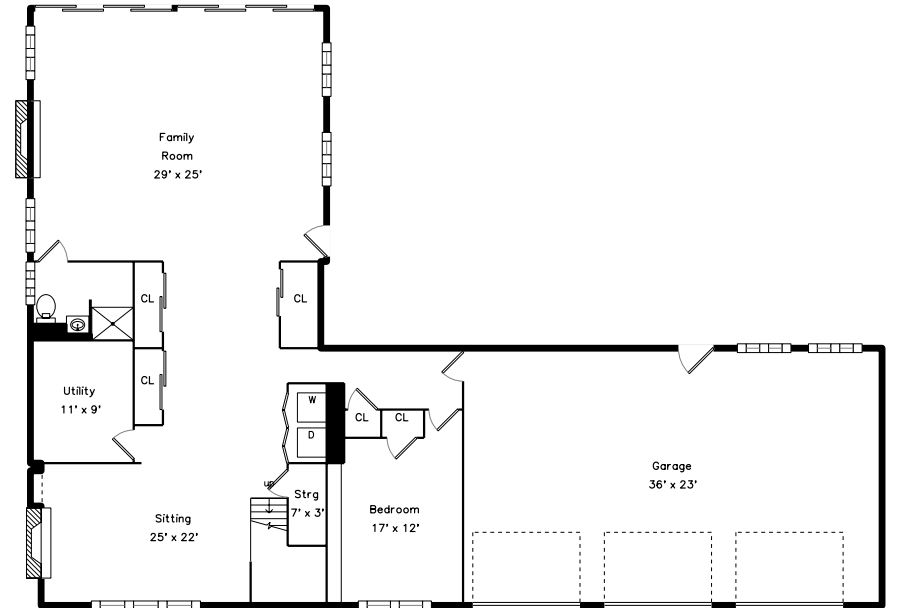

Main

Lower

44 Meadowbrook Road
Westwood, MA 02090

PicturePlan by  vis-home

Measurements may not be 100% accurate.
Floor plans are provided for convenience only.
Room sizes are not used to calculate area.

Main

Backyard

Indoor Pool

Indoor Pool

Entry

Living Room

Dining Room

Dining Room

Dining Room

Deck

Deck

Deck

Family Room

Family Room

Family Room

Family Room

Sitting

Sitting

Bathroom