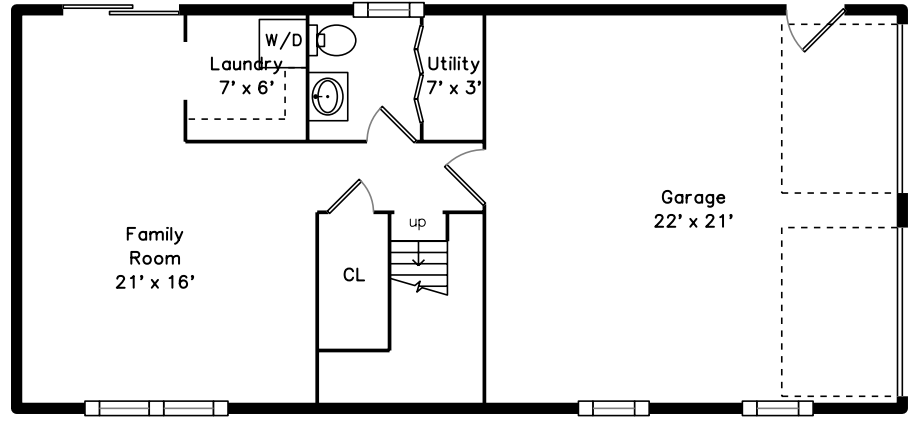

Main

Lower

160 Curve St
Dedham, MA 02026

PicturePlan by vis-home

Measurements may not be 100% accurate.
Floor plans are provided for convenience only.
Room sizes are not used to calculate area.

Main

Lower

Outside

Outside

Backyard

Backyard

Entry

Living Room

Living Room

Living Room

Dining Room

Dining Room

Kitchen

Kitchen

Kitchen

Kitchen

Kitchen

Bedroom

Bedroom

Bedroom

Bedroom

Bedroom

Deck

Family Room

Family Room

Laundry

Garage