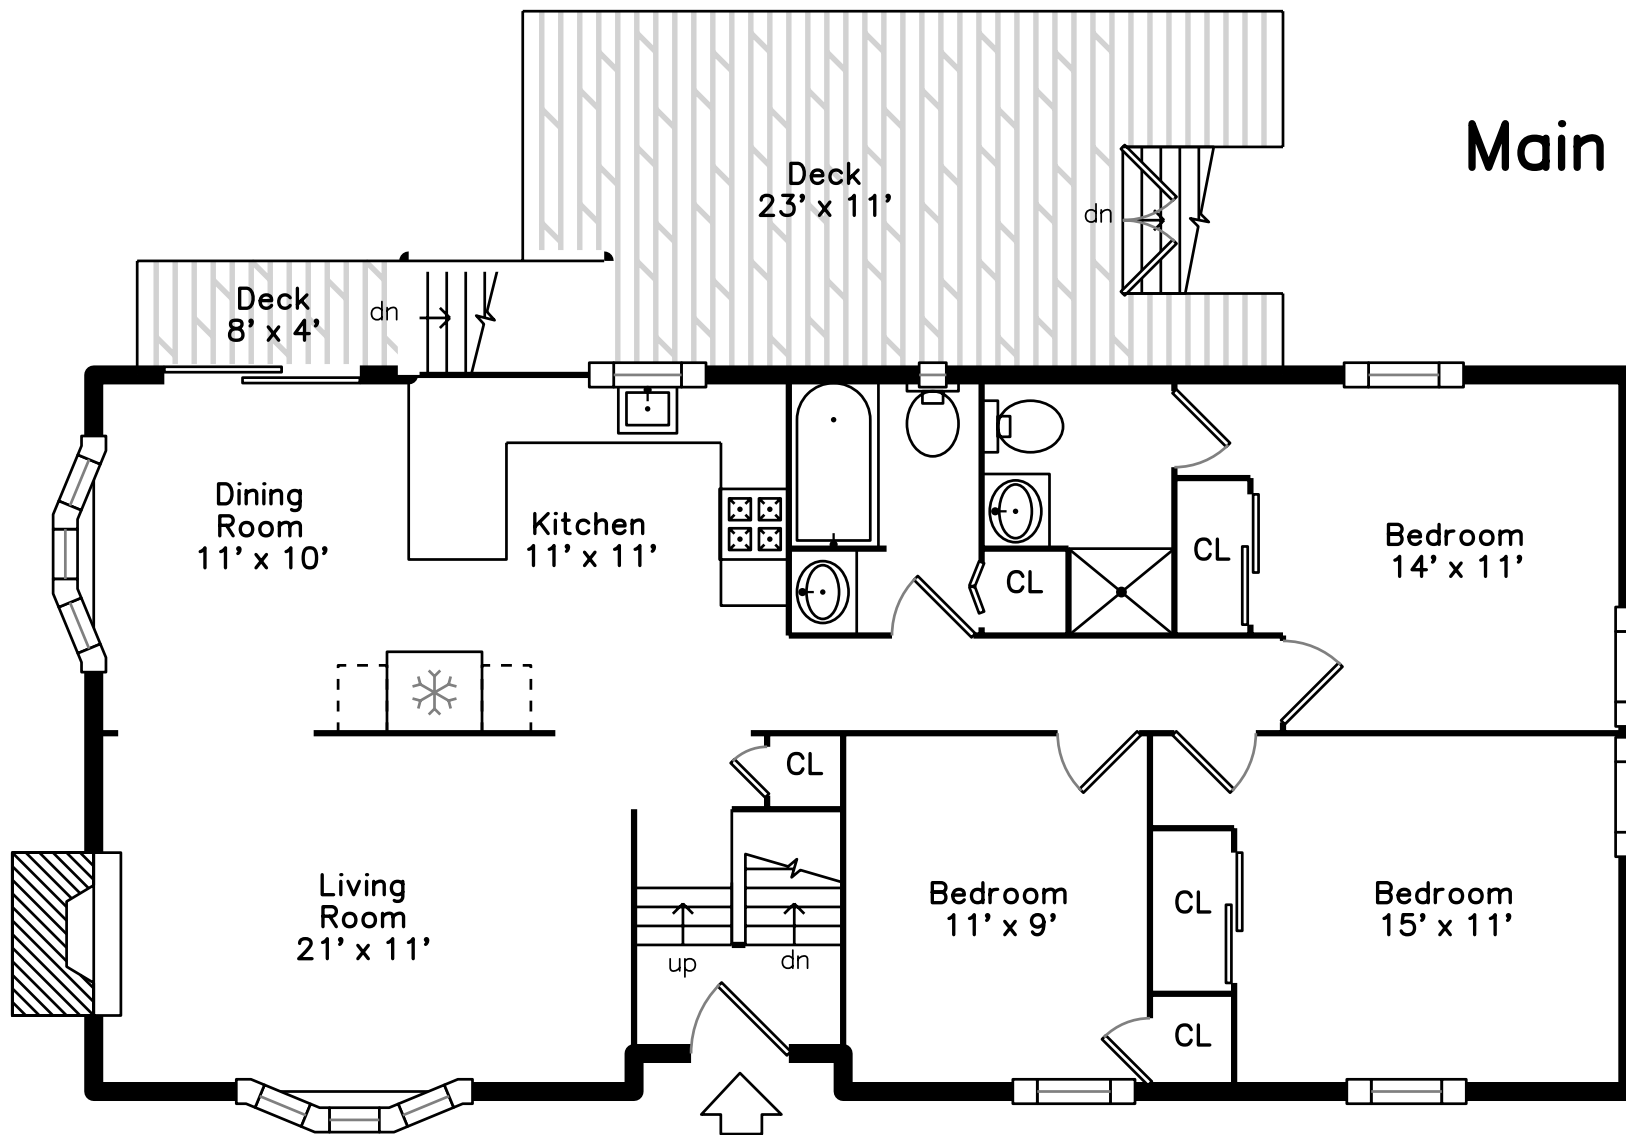

Main

Lower

160 Curve St
Dedham, MA 02026

PicturePlan by vis-home

Measurements may not be 100% accurate.
Floor plans are provided for convenience only.
Room sizes are not used to calculate area.

Main

Lower

Outside

Outside

Backyard

Backyard

Entry

Living Room

Living Room

Living Room

Dining Room

Dining Room

Kitchen

Kitchen

Kitchen

Kitchen

Kitchen

Bedroom

Bedroom

Bedroom

Bedroom

Bedroom

Deck

Family Room

Family Room

Laundry

Garage