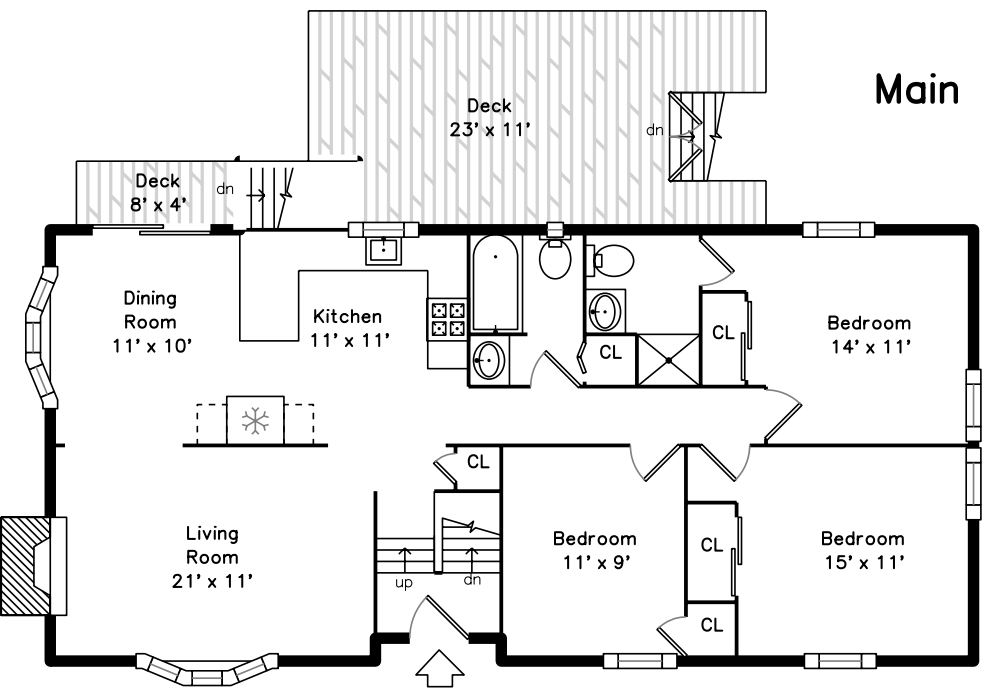

Main

Lower

160 Curve St
Dedham, MA 02026

PicturePlan by vis-home

Measurements may not be 100% accurate.
Floor plans are provided for convenience only.
Room sizes are not used to calculate area.

Main

Lower

Outside

Outside

Backyard

Backyard

Entry

Living Room

Living Room

Living Room

Dining Room

Dining Room

Kitchen

Kitchen

Kitchen

Kitchen

Kitchen

Bedroom

Bedroom

Bedroom

Bedroom

Bedroom

Deck

Family Room

Family Room

Laundry

Garage