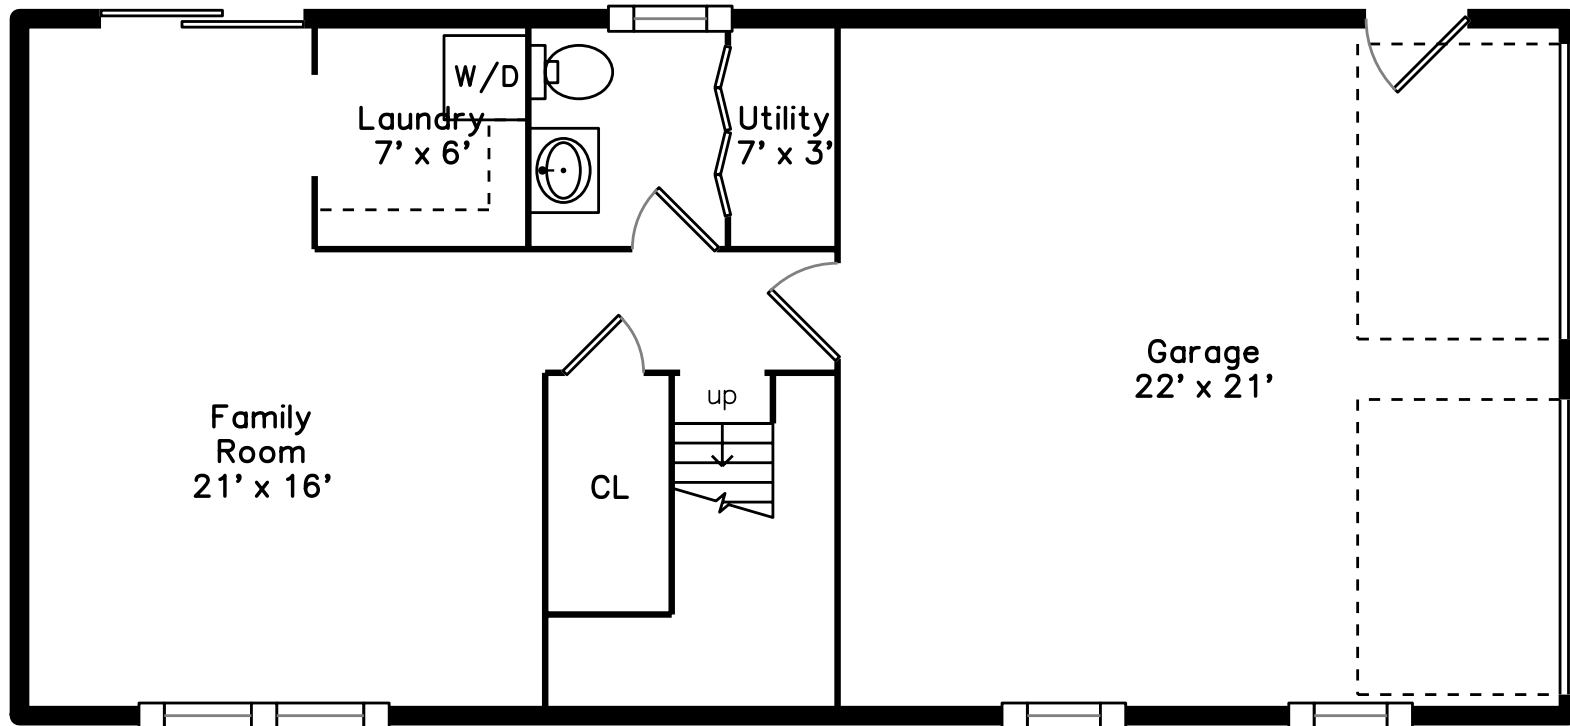

Main

Lower

160 Curve St
Dedham, MA 02026

PicturePlan by vis-home

Measurements may not be 100% accurate.
Floor plans are provided for convenience only.
Room sizes are not used to calculate area.

Main

Lower

Outside

Outside

Backyard

Backyard

Entry

Living Room

Living Room

Living Room

Dining Room

Dining Room

Kitchen

Kitchen

Kitchen

Kitchen

Kitchen

Bedroom

Bedroom

Bedroom

Bedroom

Bedroom

Deck

Family Room

Family Room

Laundry

Garage