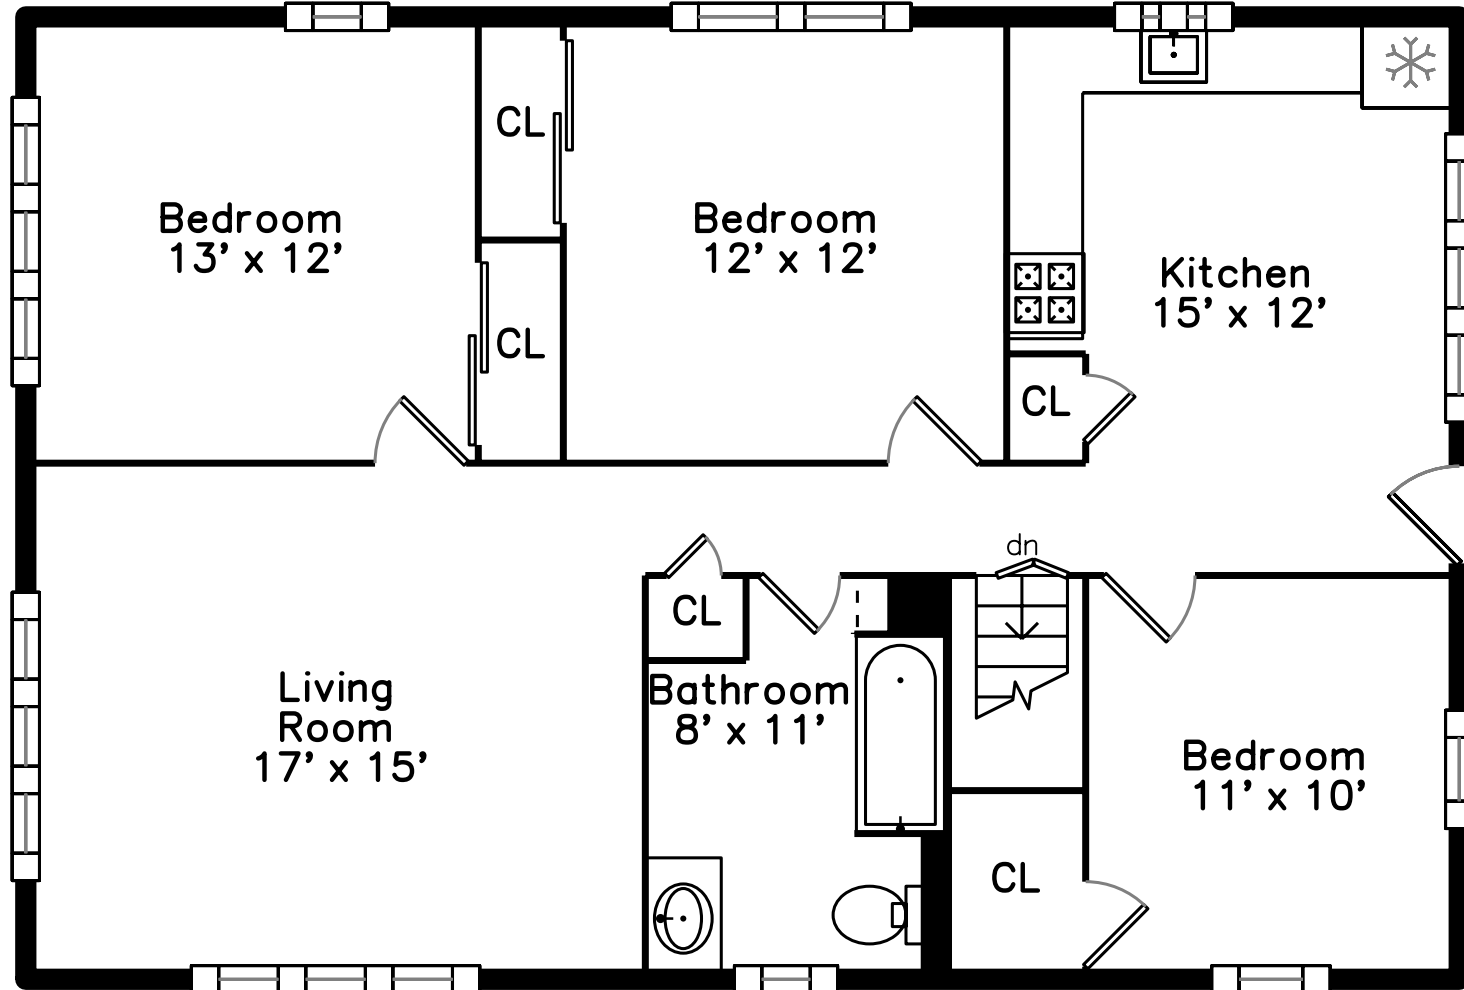

# Lower

# Main

176 Beach Street  
Revere, MA 02151

PicturePlan by  vis-home

Measurements may not be 100% accurate.  
Floor plans are provided for convenience only.  
Room sizes are not used to calculate area.

# Upper

Main Level Studio

Main Level Studio

Main Level Studio

Main Level Studio

Main Level Bathroom

Upper Level Living Room

Upper Level Kitchen

Upper Level Bedroom