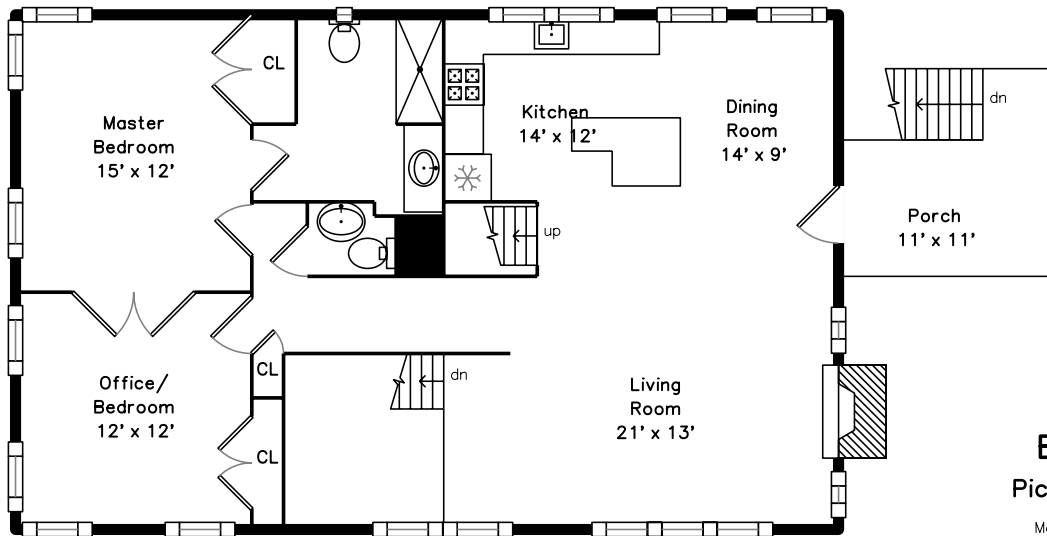

# Upper

# Top

8 Ann St  
Boston, MA 02122

PicturePlan by  vis-home

Measurements may not be 100% accurate.  
Floor plans are provided for convenience only.  
Room sizes are not used to calculate area.

Top

Living Room

Living Room

Living Room

Living Room

Dining Room

Dining Room

Dining Room

Kitchen

Kitchen

Kitchen

Kitchen

Kitchen

Main Bedroom

Main Bedroom

Main Bedroom

Main Bedroom