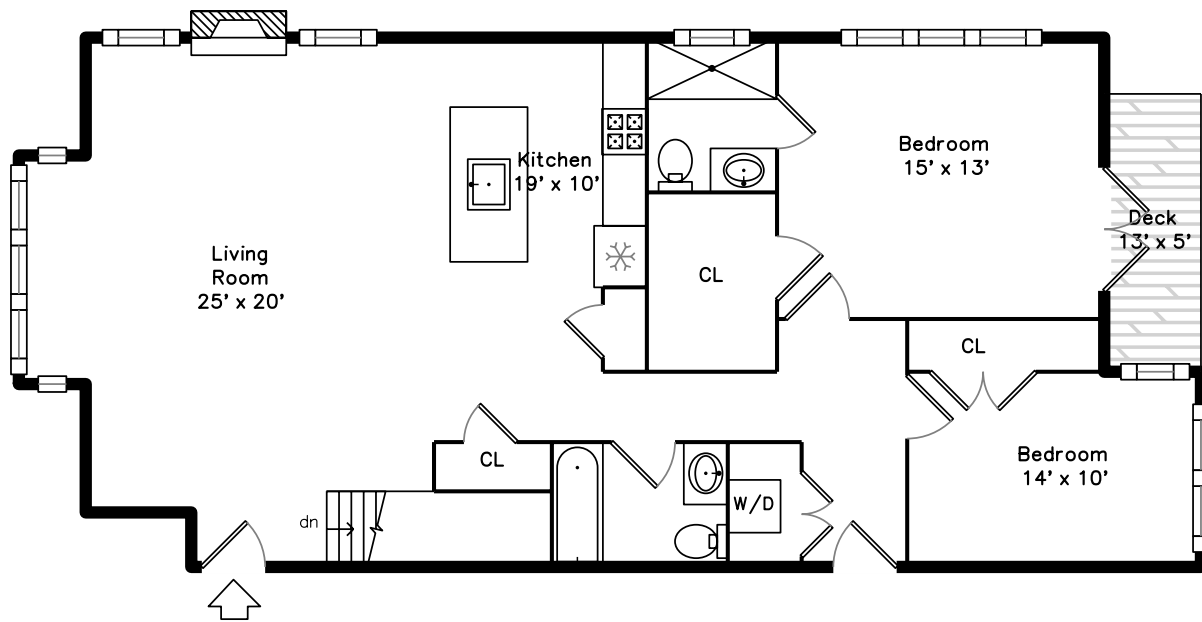

### Main

### Lower

2 Elm Hill Park  
Boston, MA 02122

PicturePlan by  vis-home

Measurements may not be 100% accurate.  
Floor plans are provided for convenience only.  
Room sizes are not used to calculate area.

# Lower

Outside

Outside

Outside

Outside

Entry

Living Room

Living Room

Bathroom

Bedroom

Bedroom

Laundry

Bathroom

Bathroom

Family Room

Outside