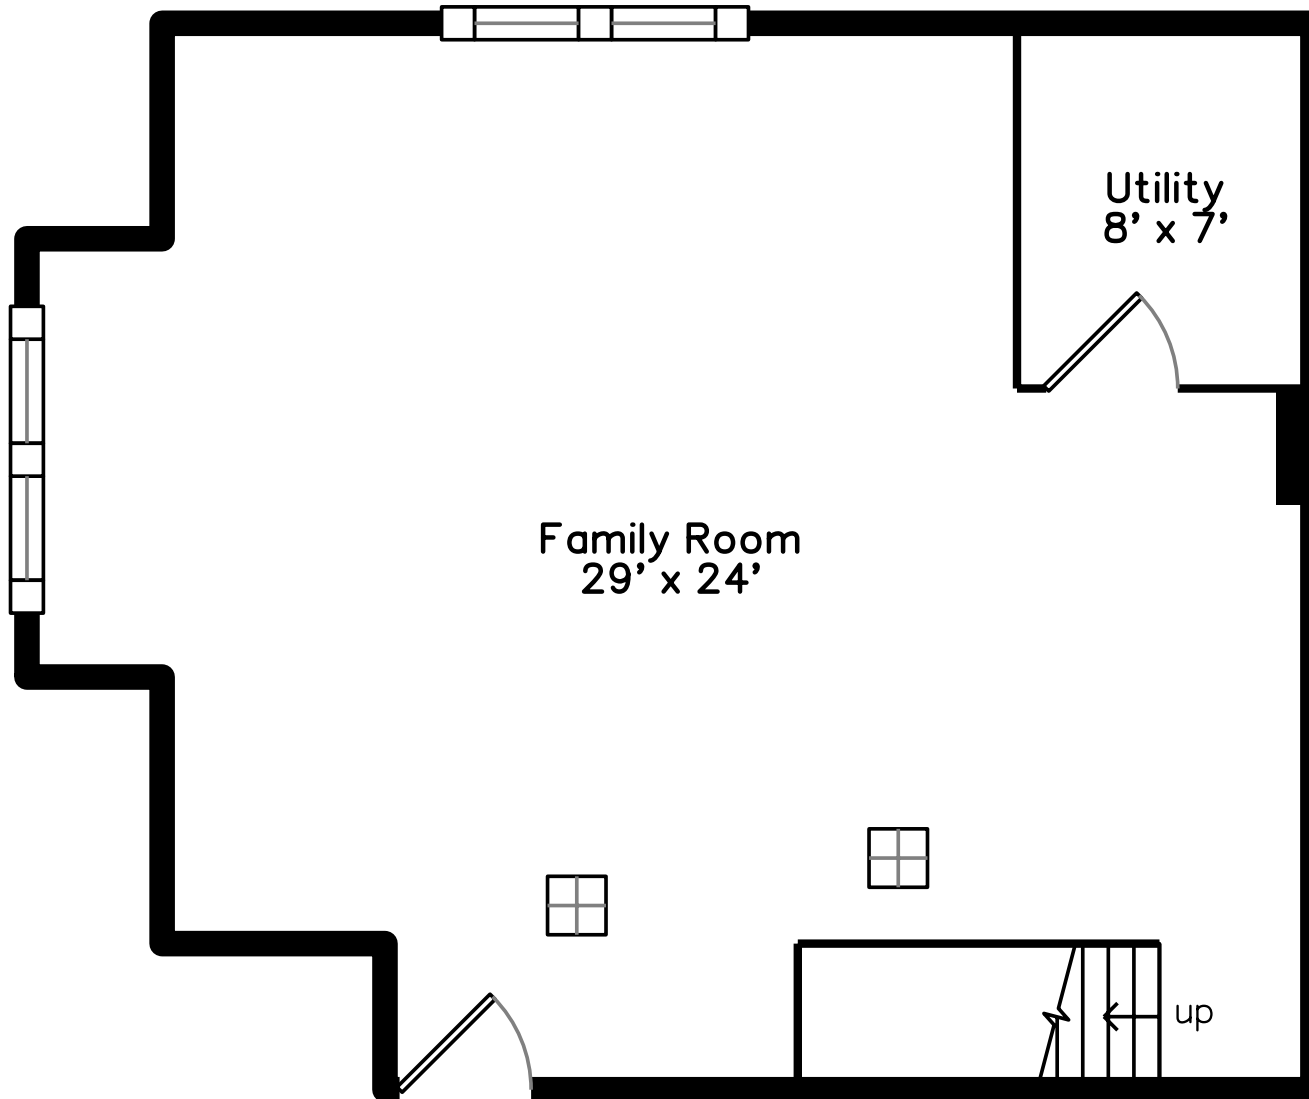

### Lower

2 Elm Hill Park  
Boston, MA 02122

PicturePlan by  vis-home

Measurements may not be 100% accurate.  
Floor plans are provided for convenience only.  
Room sizes are not used to calculate area.

# Lower

Outside

Outside

Outside

Outside

Entry

Living Room

Living Room