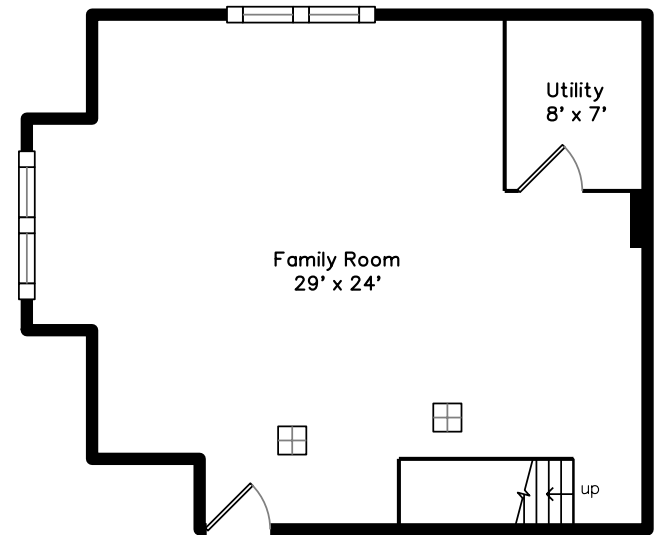

### Main

### Lower

2 Elm Hill Park  
Boston, MA 02122

PicturePlan by  vis-home

Measurements may not be 100% accurate.  
Floor plans are provided for convenience only.  
Room sizes are not used to calculate area.