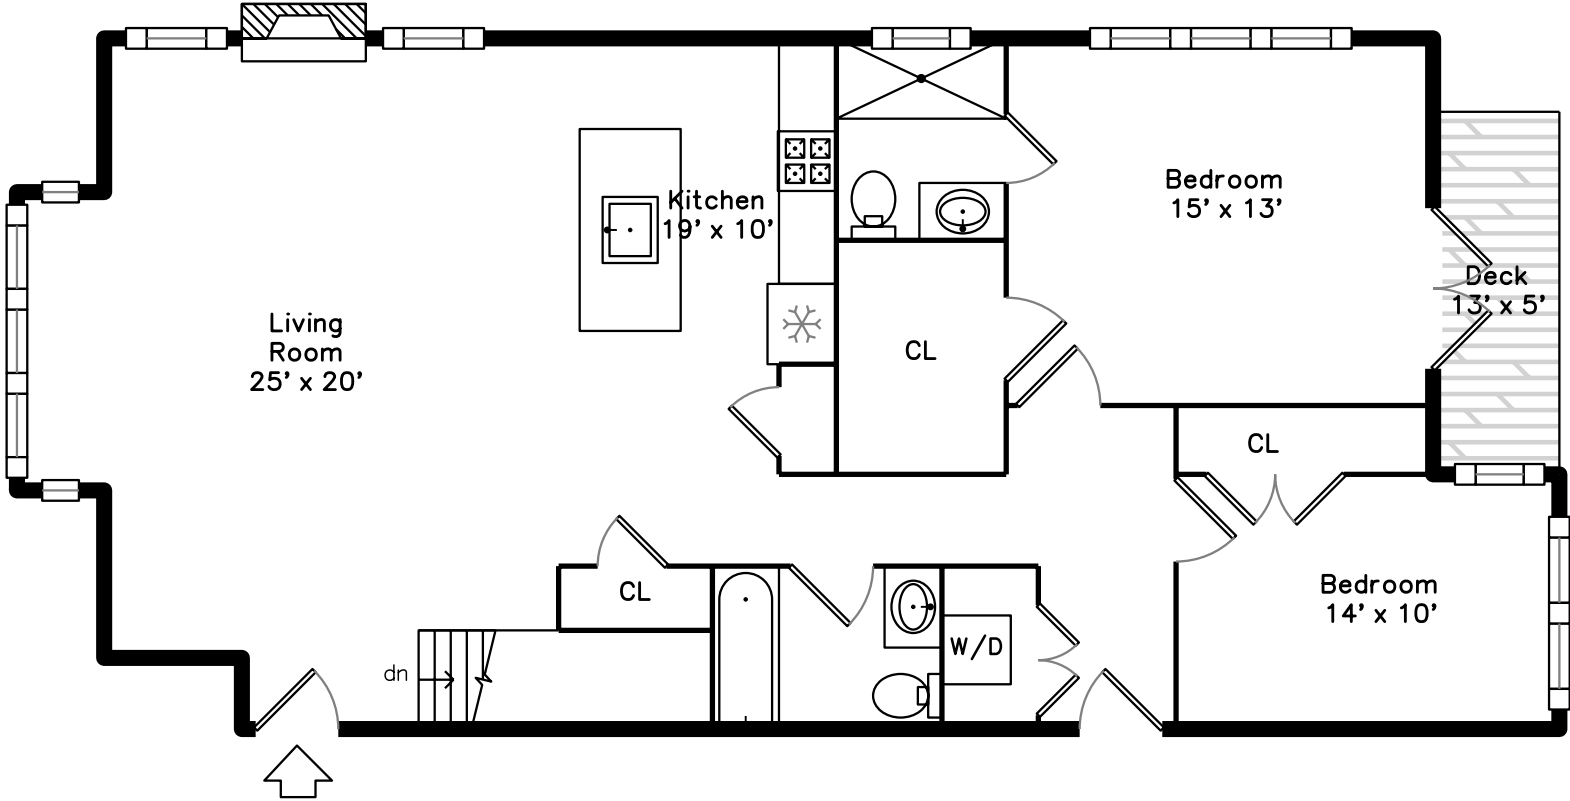

### Lower

2 Elm Hill Park  
Boston, MA 02122

PicturePlan by  vis-home

Measurements may not be 100% accurate.  
Floor plans are provided for convenience only.  
Room sizes are not used to calculate area.

# Lower

Outside

Outside

Outside

Outside

Entry

Living Room

Living Room

Living Room

Living Room

Kitchen

Kitchen

Kitchen

Bedroom

Bedroom

Walkin Closet

Bathroom

Bedroom

Bedroom

Laundry

Bathroom

Bathroom

Family Room

Outside