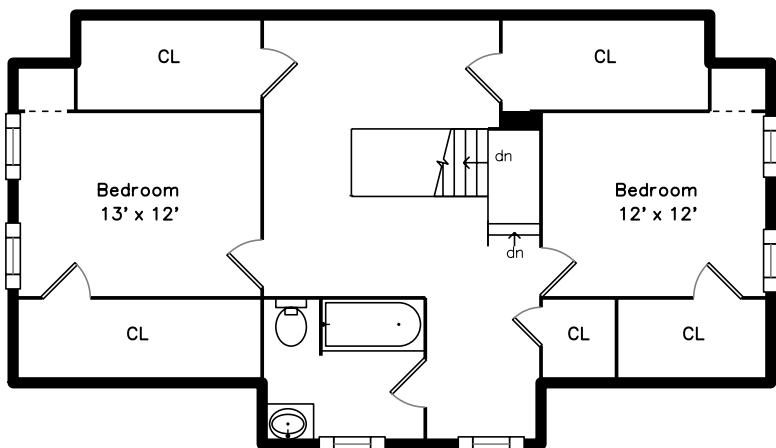

Upper

Main

35 4th St
Medford, MA 02155

PicturePlan by  vis-home

Measurements may not be 100% accurate.
Floor plans are provided for convenience only.
Room sizes are not used to calculate area.

Upper

Main

Outside

Outside

Outside

Outside

Backyard

Outside

Backyard

Porch

Living Room

Living Room

Living Room

Dining Room

Dining Room

Dining Room

Kitchen

Kitchen

Kitchen

Kitchen

Main Bedroom

Main Bedroom

Office

Main Bathroom

Powder

Deck

Deck