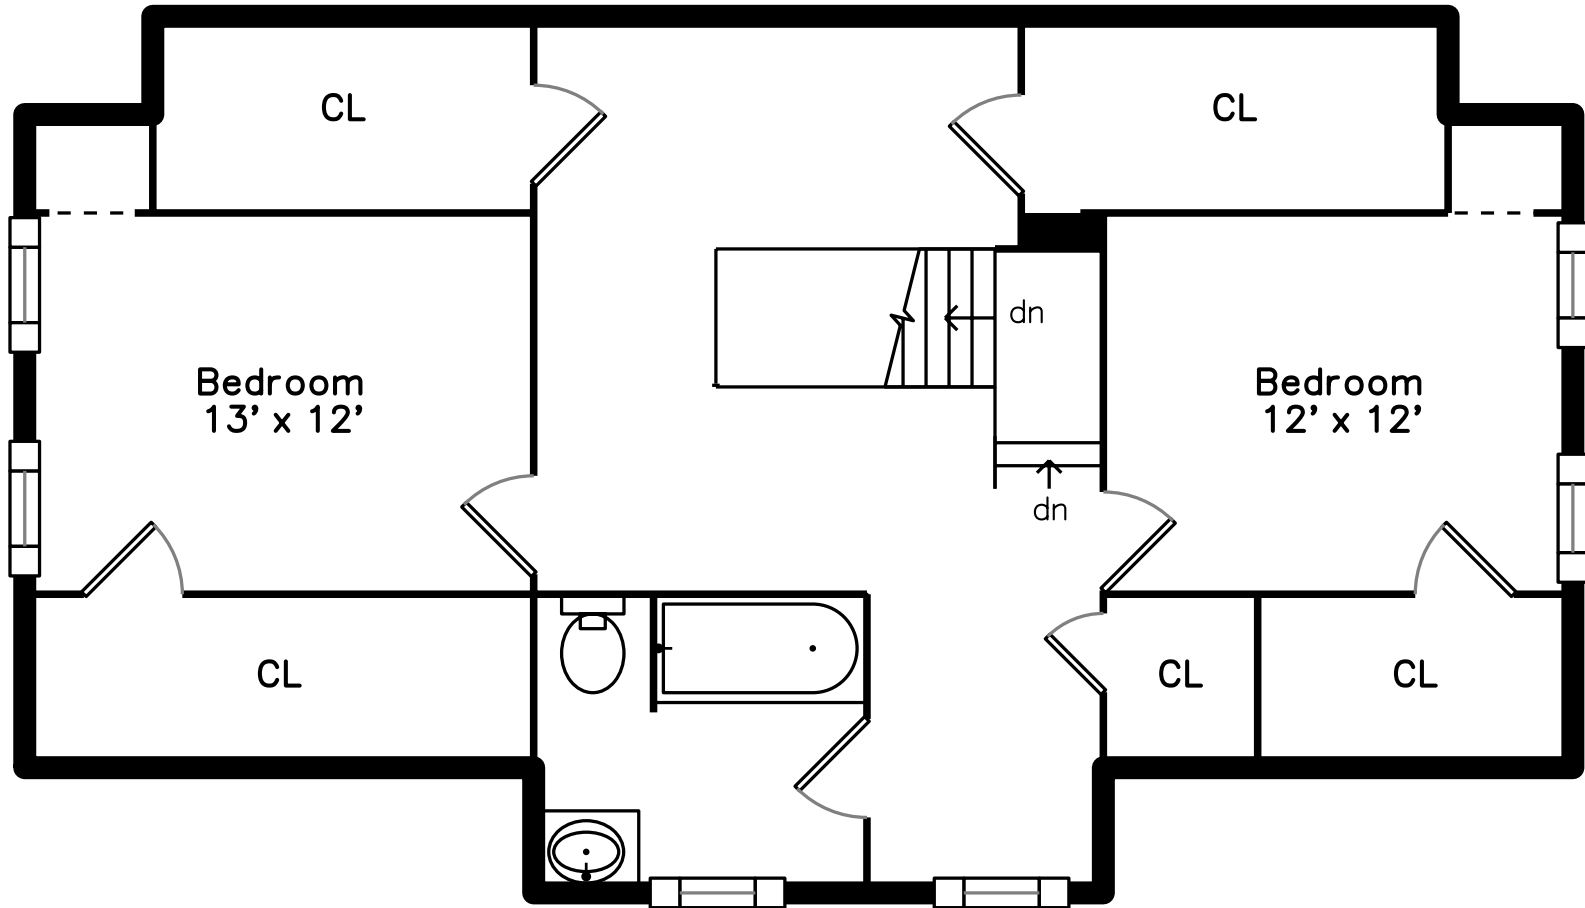

Upper

Main

35 4th St
Medford, MA 02155

PicturePlan by  vis-home

Measurements may not be 100% accurate.
Floor plans are provided for convenience only.
Room sizes are not used to calculate area.

Upper

Main

Outside

Outside

Outside

Outside

Backyard

Outside

Backyard

Porch

Living Room

Living Room

Living Room

Dining Room

Dining Room

Dining Room

Kitchen

Kitchen

Kitchen

Hall

Hall

Bedroom

Walkin Closet

Bedroom

WalkIn Closet

Bathroom