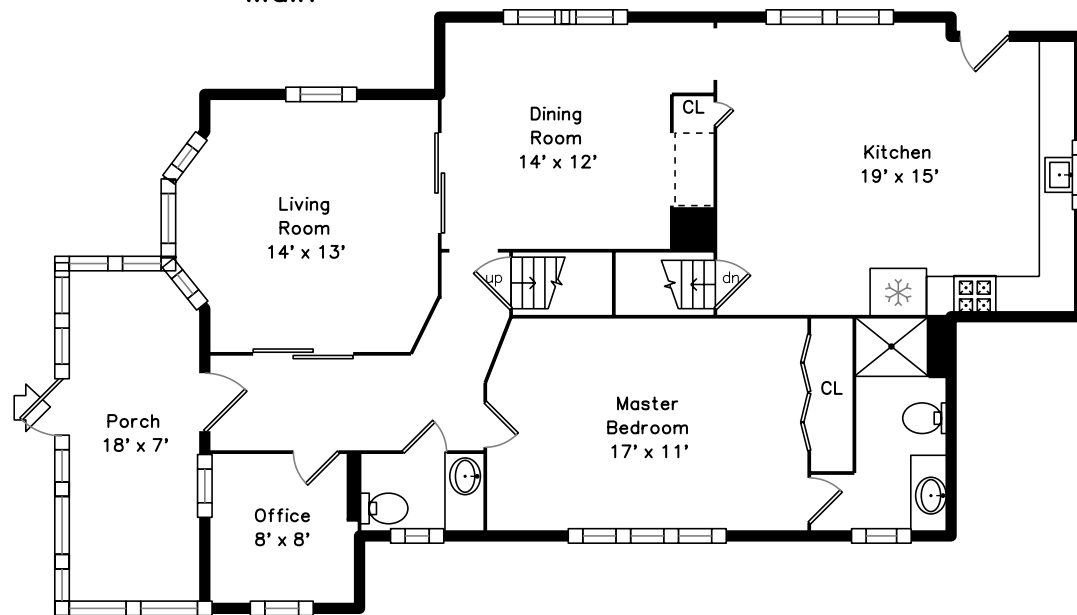

Upper

Main

35 4th St
Medford, MA 02155

PicturePlan by  vis-home

Measurements may not be 100% accurate.
Floor plans are provided for convenience only.
Room sizes are not used to calculate area.

Upper

Main

Outside

Outside

Outside

Outside

Backyard

Outside

Backyard

Porch

Living Room

Living Room

Living Room

Dining Room

Dining Room

Dining Room

Kitchen

Kitchen

Kitchen

Kitchen

Main Bedroom

Main Bedroom

Office

Main Bathroom

Powder

Deck

Deck