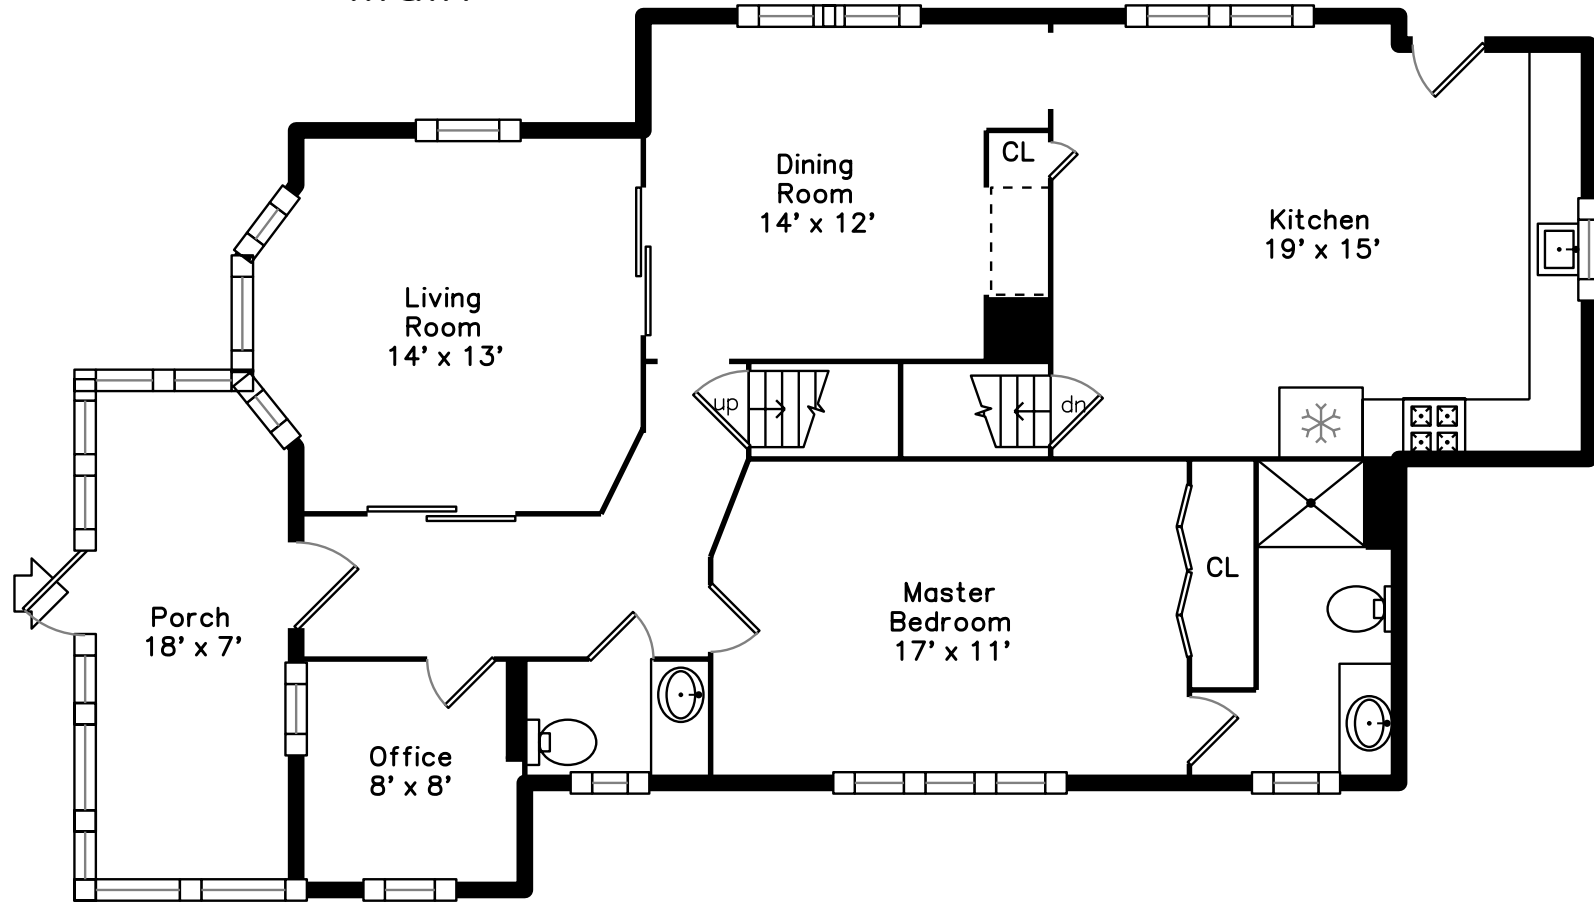

Upper

Main

35 4th St
Medford, MA 02155

PicturePlan by  vis-home

Measurements may not be 100% accurate.
Floor plans are provided for convenience only.
Room sizes are not used to calculate area.

Upper

Main

Outside

Outside

Outside

Outside

Backyard

Outside

Backyard

Porch

Living Room

Living Room

Living Room

Dining Room

Dining Room

Dining Room

Kitchen

Kitchen

Kitchen

Kitchen

Main Bedroom

Main Bedroom

Office

Main Bathroom

Powder

Deck

Deck