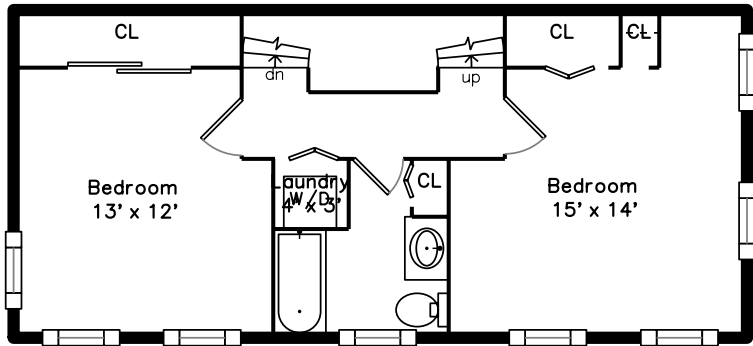

Top

Main

Upper

Lower

48 Parley Ave 48
Boston, MA 02130

PicturePlan by vis-home

Measurements may not be 100% accurate.
Floor plans are provided for convenience only.
Room sizes are not used to calculate area.

Top

Upper

Main

Lower

Outside

Backyard

Backyard

Living Room

Living Room

Living Room

Dining Room

Dining Room

Kitchen

Kitchen

Kitchen

Kitchen

Kitchen

Bathroom

Bedroom

Bedroom

Bedroom

Bedroom

Bedroom

Bathroom