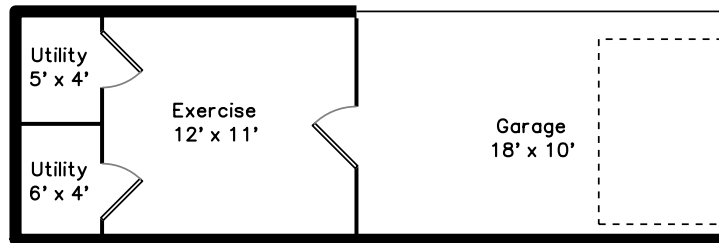

Top

Main

Upper

Lower

48 Parley Ave 48
Boston, MA 02130

PicturePlan by vis-home

Measurements may not be 100% accurate.
Floor plans are provided for convenience only.
Room sizes are not used to calculate area.