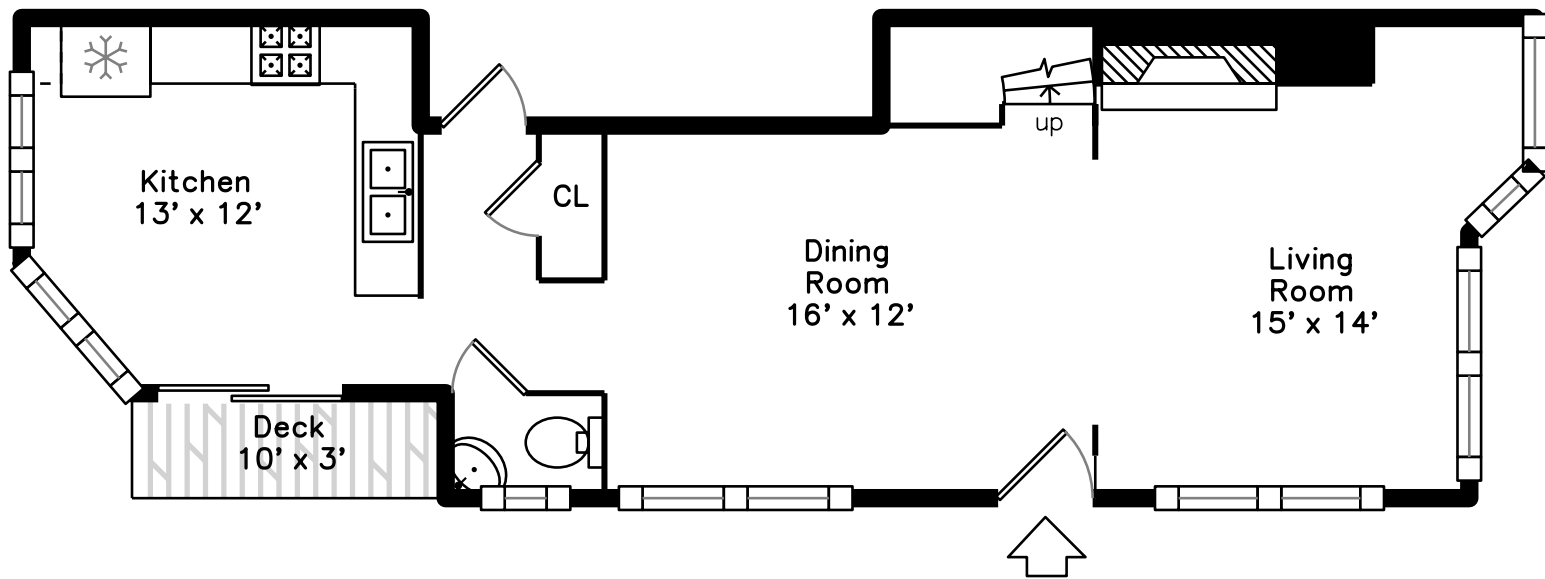

Top

Main

Upper

Lower

48 Parley Ave 48
Boston, MA 02130

PicturePlan by vis-home

Measurements may not be 100% accurate.
Floor plans are provided for convenience only.
Room sizes are not used to calculate area.

Top

Upper

Main

Lower

Outside

Backyard

Backyard

Living Room

Living Room

Living Room

Dining Room

Dining Room

Kitchen

Kitchen

Kitchen

Kitchen

Kitchen

Bathroom

Bedroom

Bedroom

Bedroom

Bedroom

Bedroom

Bathroom