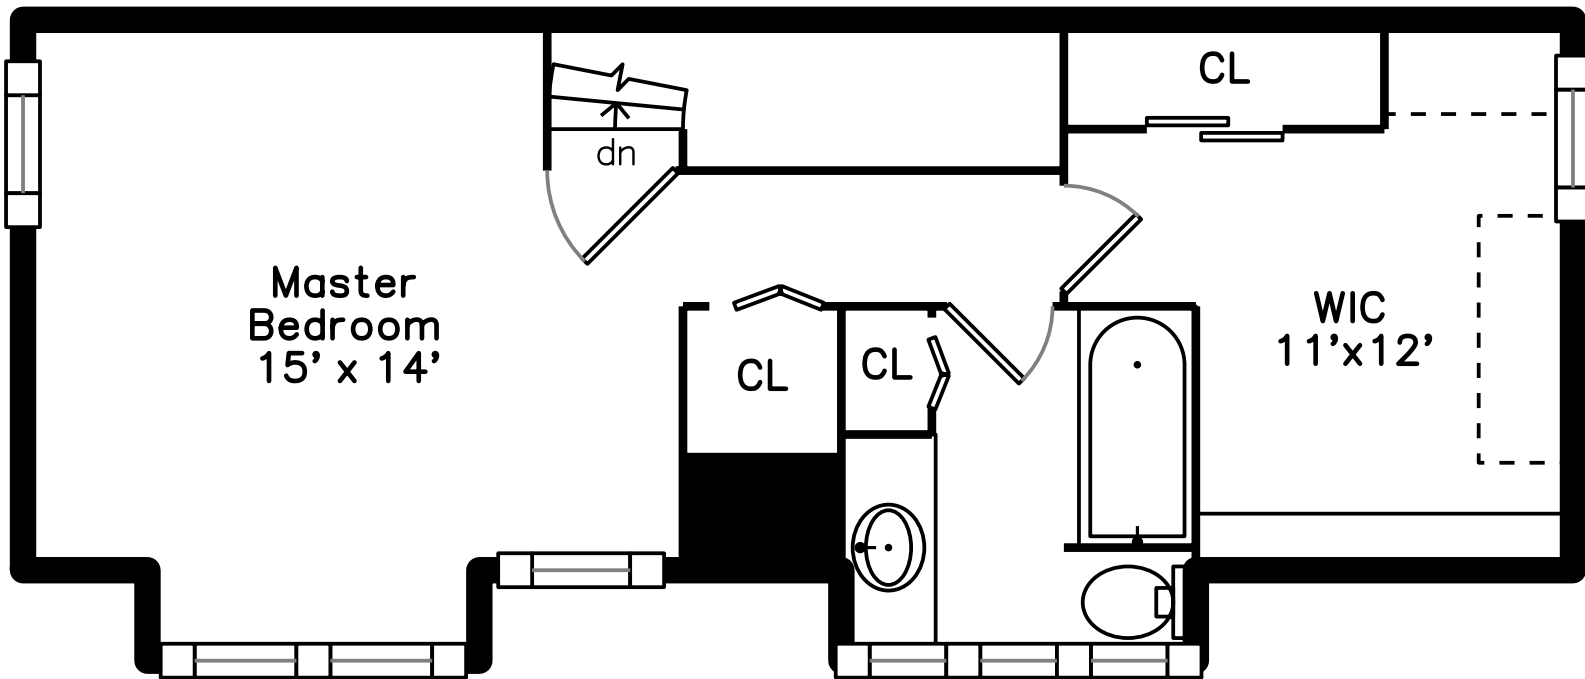

Top

Main

Upper

Lower

48 Parley Ave 48
Boston, MA 02130

PicturePlan by vis-home

Measurements may not be 100% accurate.
Floor plans are provided for convenience only.
Room sizes are not used to calculate area.

Top

Upper

Main

Lower

Outside

Backyard

Backyard

Living Room

Living Room

Living Room

Dining Room

Dining Room

Kitchen

Kitchen

Kitchen

Kitchen

Main Bedroom

Main Bedroom

WalkIn Closet

Bathroom