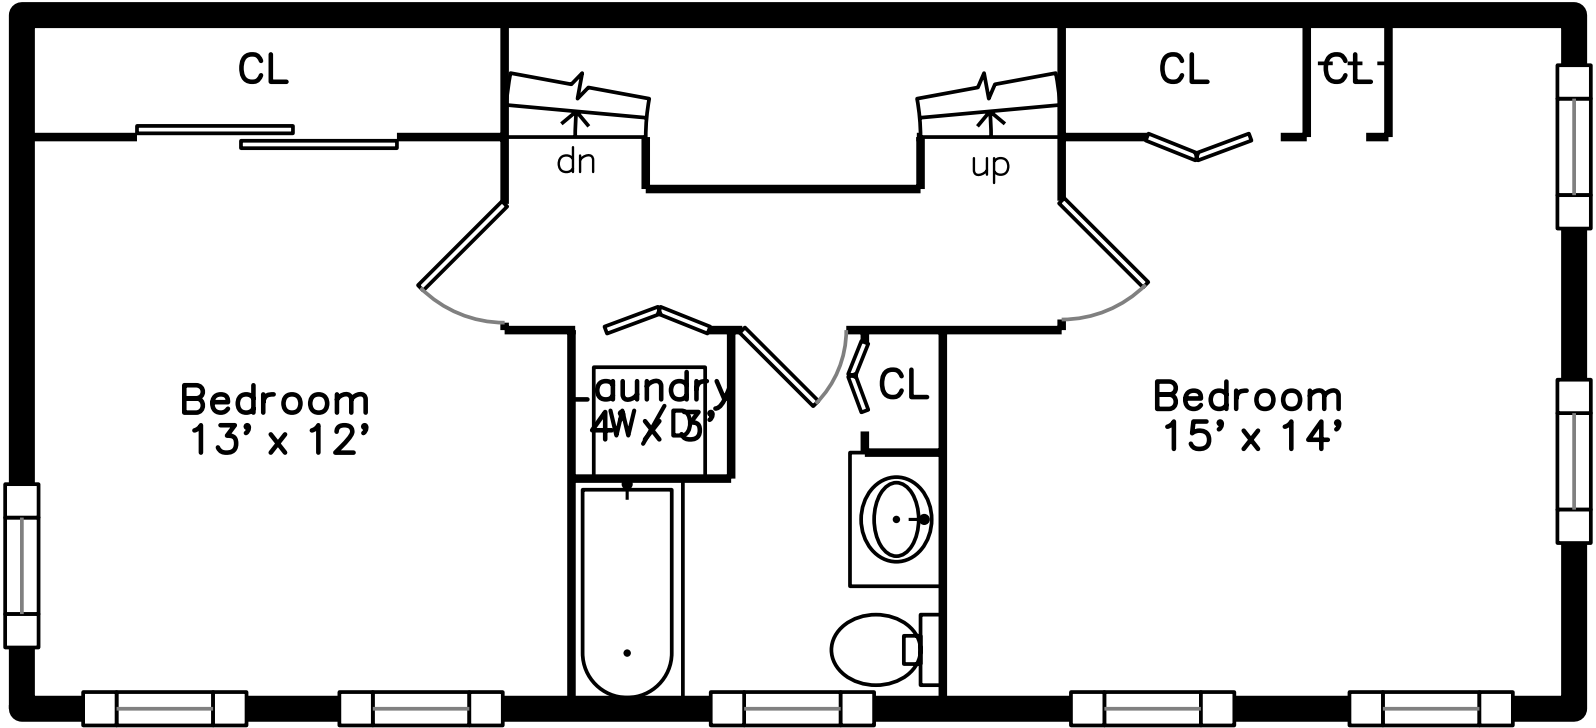

Top

Main

Upper

Lower

48 Parley Ave 48
Boston, MA 02130

PicturePlan by vis-home

Measurements may not be 100% accurate.
Floor plans are provided for convenience only.
Room sizes are not used to calculate area.

Top

Upper

Main

Lower

Outside

Backyard

Backyard

Living Room

Living Room

Living Room

Dining Room

Dining Room

Kitchen

Kitchen

Kitchen

Kitchen

Kitchen

Bathroom

Bedroom

Bedroom

Bedroom

Bedroom

Bedroom

Bathroom