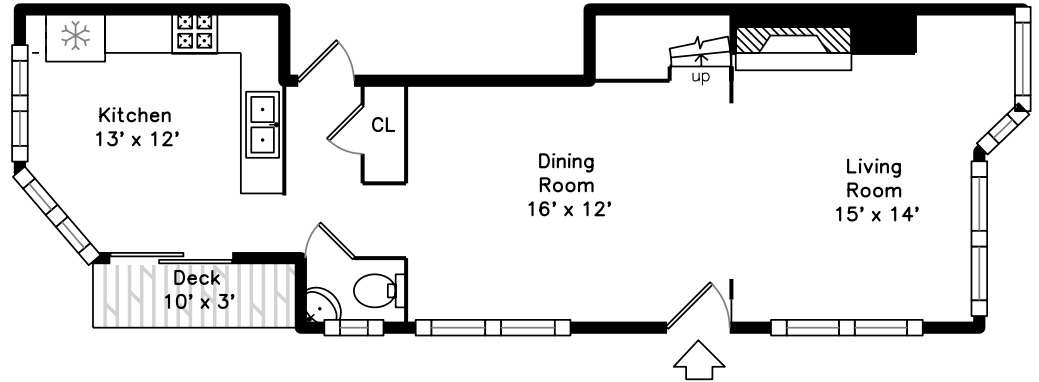

Top

Main

Upper

Lower

48 Parley Ave 48
Boston, MA 02130

PicturePlan by vis-home

Measurements may not be 100% accurate.
Floor plans are provided for convenience only.
Room sizes are not used to calculate area.

Top

Upper

Main

Lower

Outside

Backyard

Backyard

Living Room

Living Room

Living Room

Dining Room

Dining Room

Kitchen

Kitchen

Kitchen

Kitchen

Kitchen

Bathroom

Bedroom

Bedroom

Bedroom

Bedroom

Bedroom

Bathroom