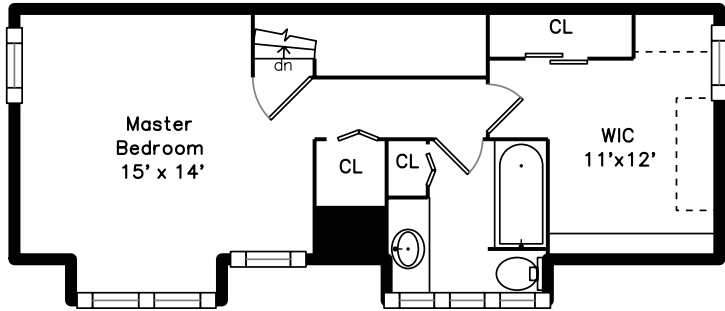

Top

Main

Upper

Lower

48 Parley Ave 48
Boston, MA 02130

PicturePlan by vis-home

Measurements may not be 100% accurate.
Floor plans are provided for convenience only.
Room sizes are not used to calculate area.

Top

Upper

Main

Lower

Outside

Backyard

Backyard

Living Room

Living Room

Living Room

Dining Room

Dining Room

Kitchen

Kitchen

Kitchen

Kitchen

Main Bedroom

Main Bedroom

WalkIn Closet

Bathroom