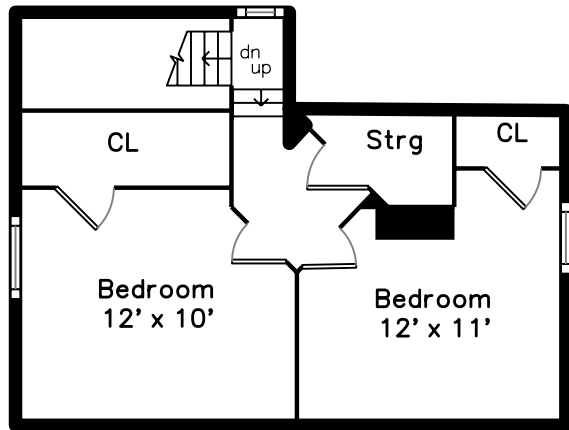

Top

Main

Upper

Lower

63 Reading Hill Ave
Melrose, MA 02176

PicturePlan by  vis-home

Measurements may not be 100% accurate.
Floor plans are provided for convenience only.
Room sizes are not used to calculate area.

Top

Upper

Main

Lower

3D View – TopDown

3D View – TopDown

3D View – TopDown

3D View – TopDown