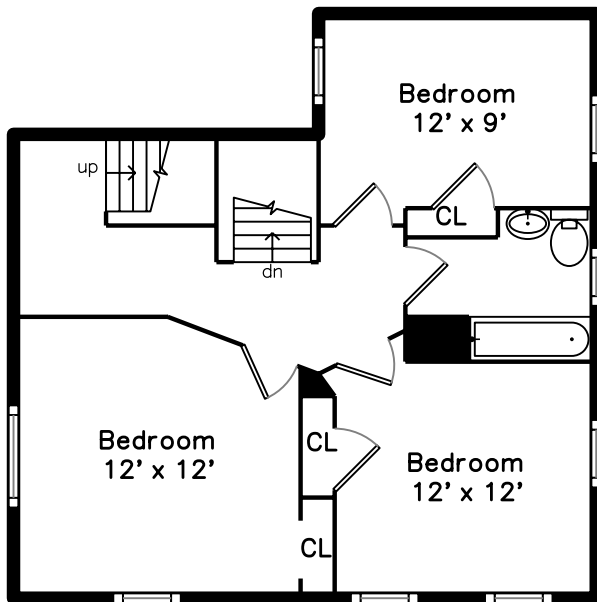

Top

Main

Upper

Lower

63 Reading Hill Ave
Melrose, MA 02176

PicturePlan by  vis-home

Measurements may not be 100% accurate.
Floor plans are provided for convenience only.
Room sizes are not used to calculate area.

Top

Upper

Main

Lower

3D View – TopDown

3D View – TopDown

3D View – TopDown

3D View – TopDown