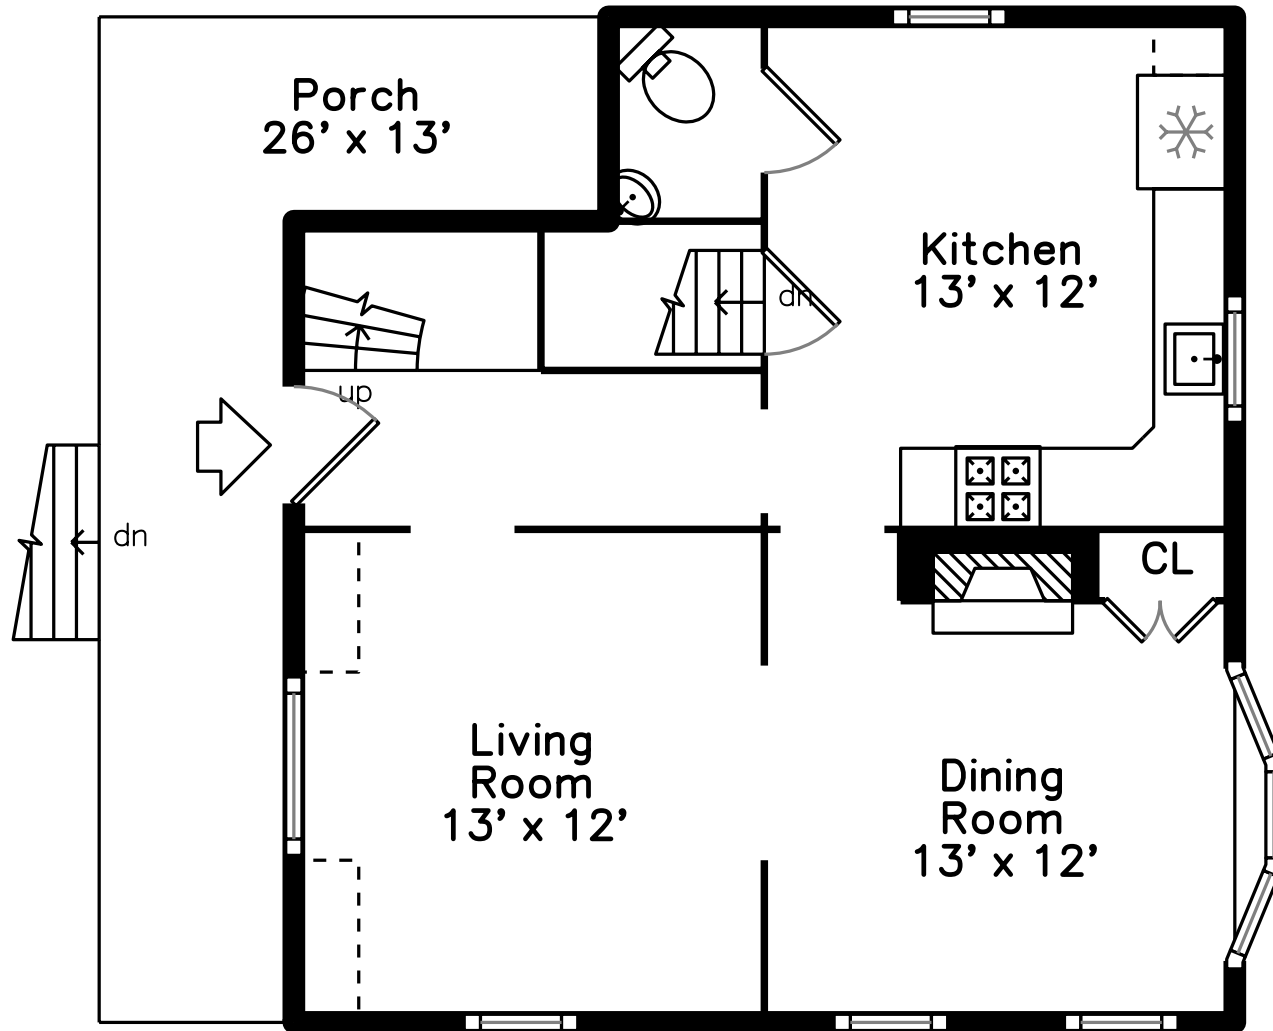

Top

Main

Upper

Lower

63 Reading Hill Ave
Melrose, MA 02176

PicturePlan by  vis-home

Measurements may not be 100% accurate.
Floor plans are provided for convenience only.
Room sizes are not used to calculate area.

Top

Upper

Main

Lower

3D View – TopDown

3D View – TopDown

3D View – TopDown

3D View – TopDown