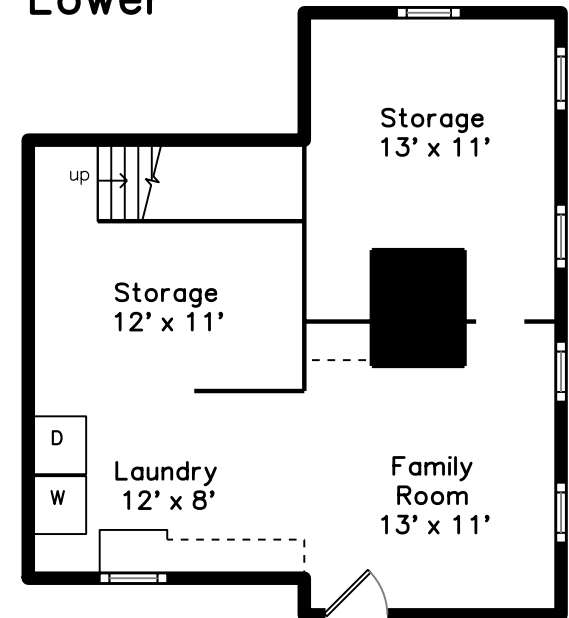

Top

Main

Upper

Lower

63 Reading Hill Ave
Melrose, MA 02176

PicturePlan by  vis-home

Measurements may not be 100% accurate.
Floor plans are provided for convenience only.
Room sizes are not used to calculate area.

Top

Upper

Main

Lower

3D View – TopDown

3D View – TopDown

3D View – TopDown

3D View – TopDown