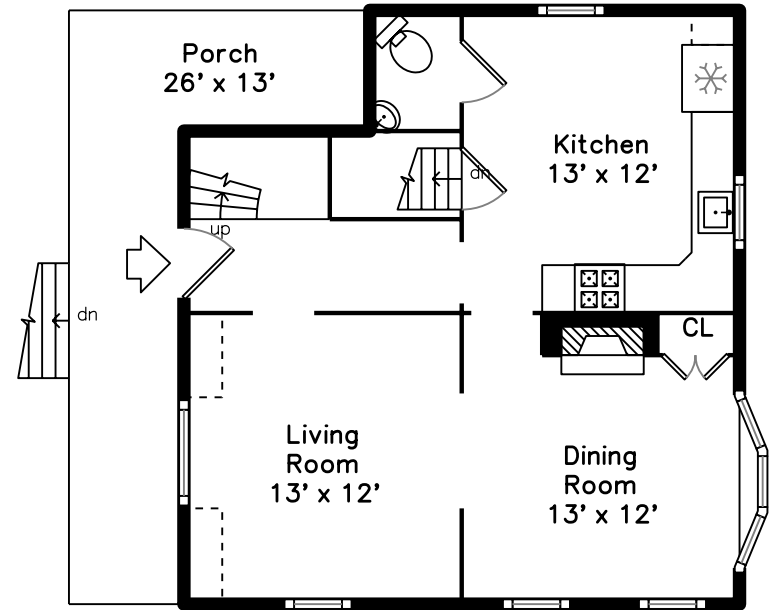

Top

Main

Upper

Lower

63 Reading Hill Ave
Melrose, MA 02176

PicturePlan by  vis-home

Measurements may not be 100% accurate.
Floor plans are provided for convenience only.
Room sizes are not used to calculate area.

Top

Upper

Main

Lower

3D View – TopDown

3D View – TopDown

3D View – TopDown

3D View – TopDown