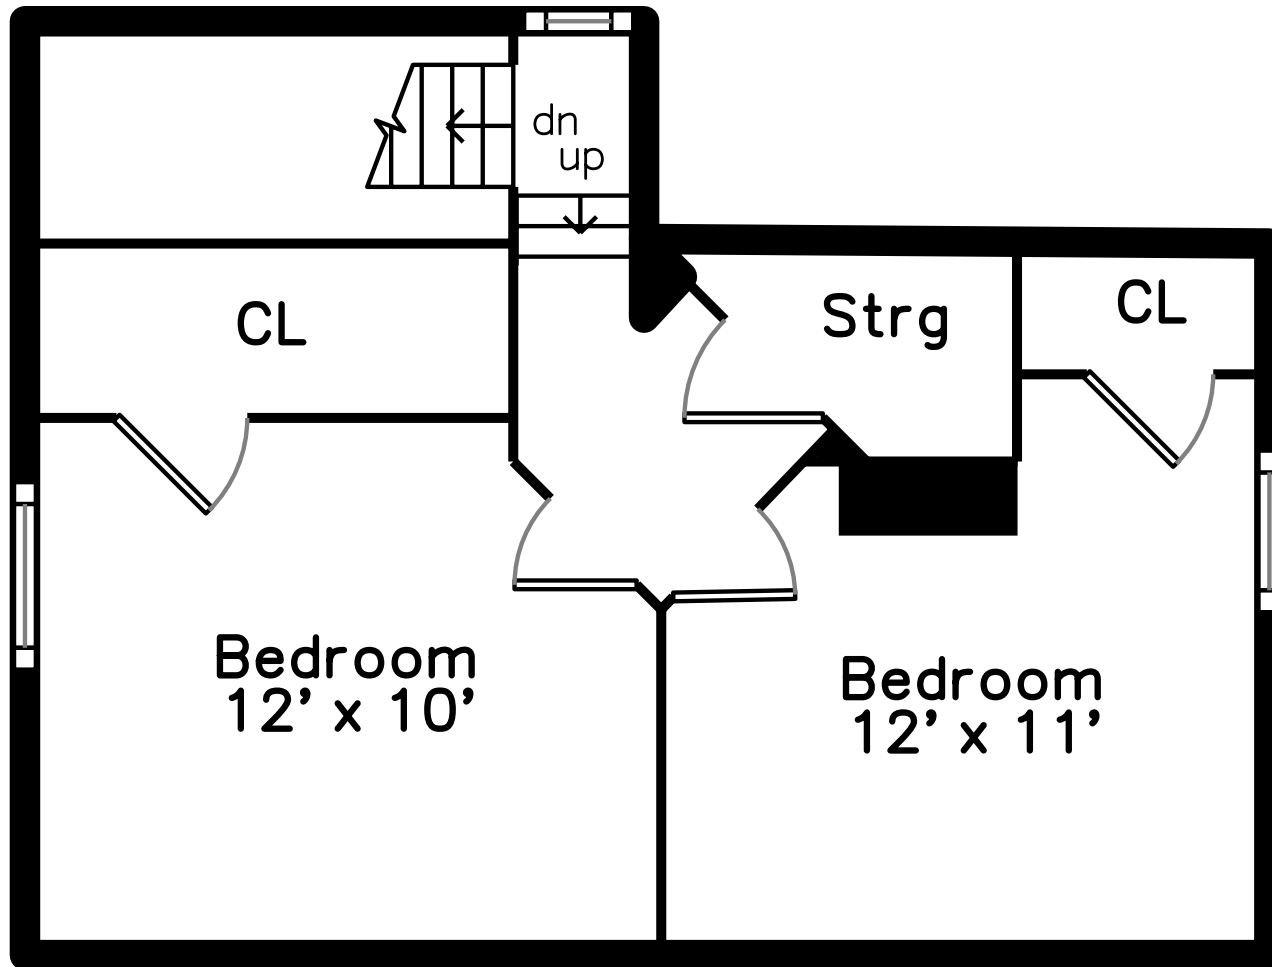

Top

Main

Upper

Lower

63 Reading Hill Ave
Melrose, MA 02176

PicturePlan by  vis-home

Measurements may not be 100% accurate.
Floor plans are provided for convenience only.
Room sizes are not used to calculate area.

Top

Upper

Main

Lower

3D View – TopDown

3D View – TopDown

3D View – TopDown

3D View – TopDown