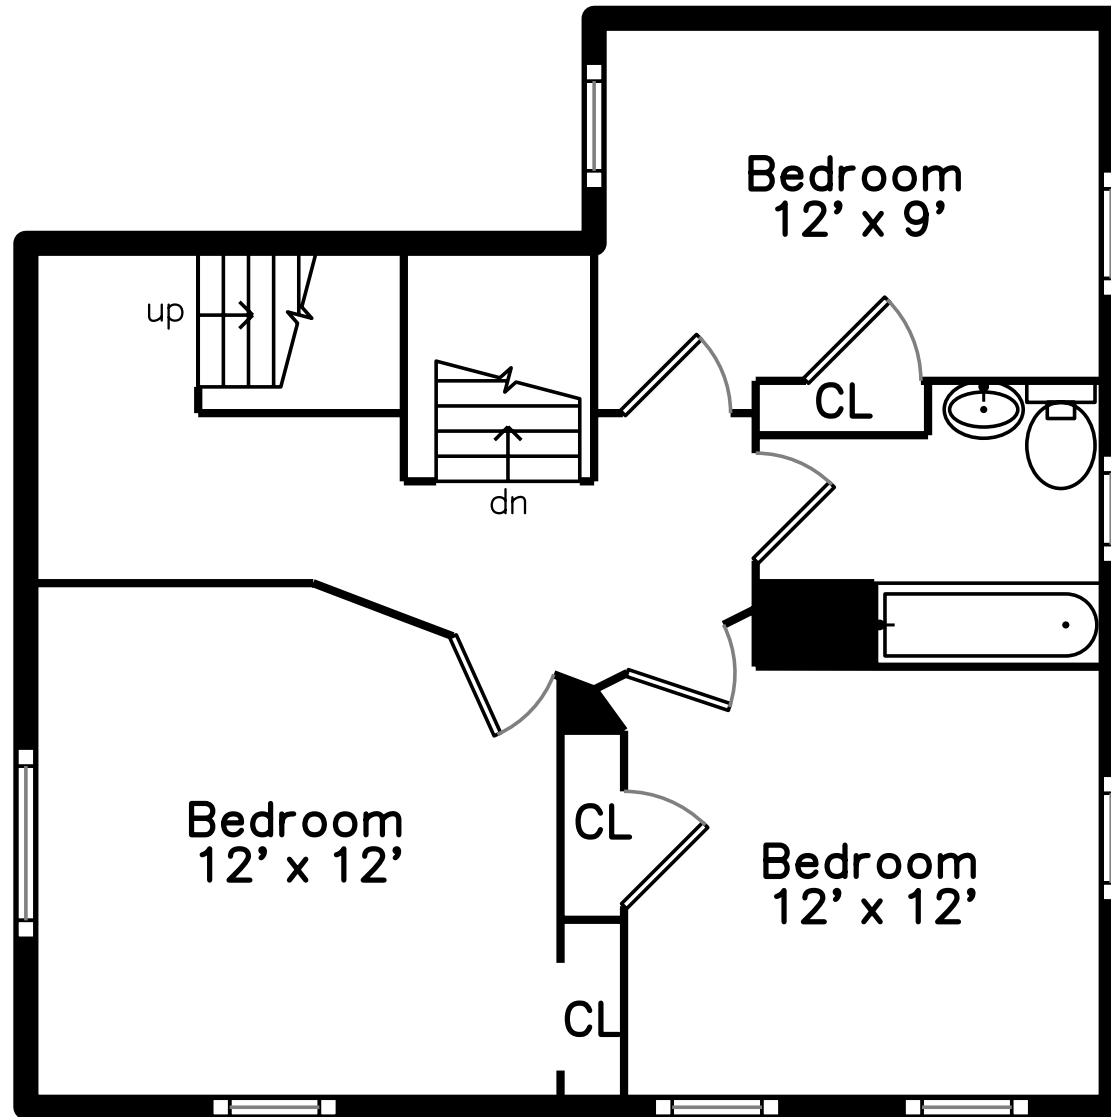

Top

Main

Upper

Lower

63 Reading Hill Ave
Melrose, MA 02176

PicturePlan by  vis-home

Measurements may not be 100% accurate.
Floor plans are provided for convenience only.
Room sizes are not used to calculate area.

Top

Upper

Main

Lower

3D View – TopDown

3D View – TopDown

3D View – TopDown

3D View – TopDown