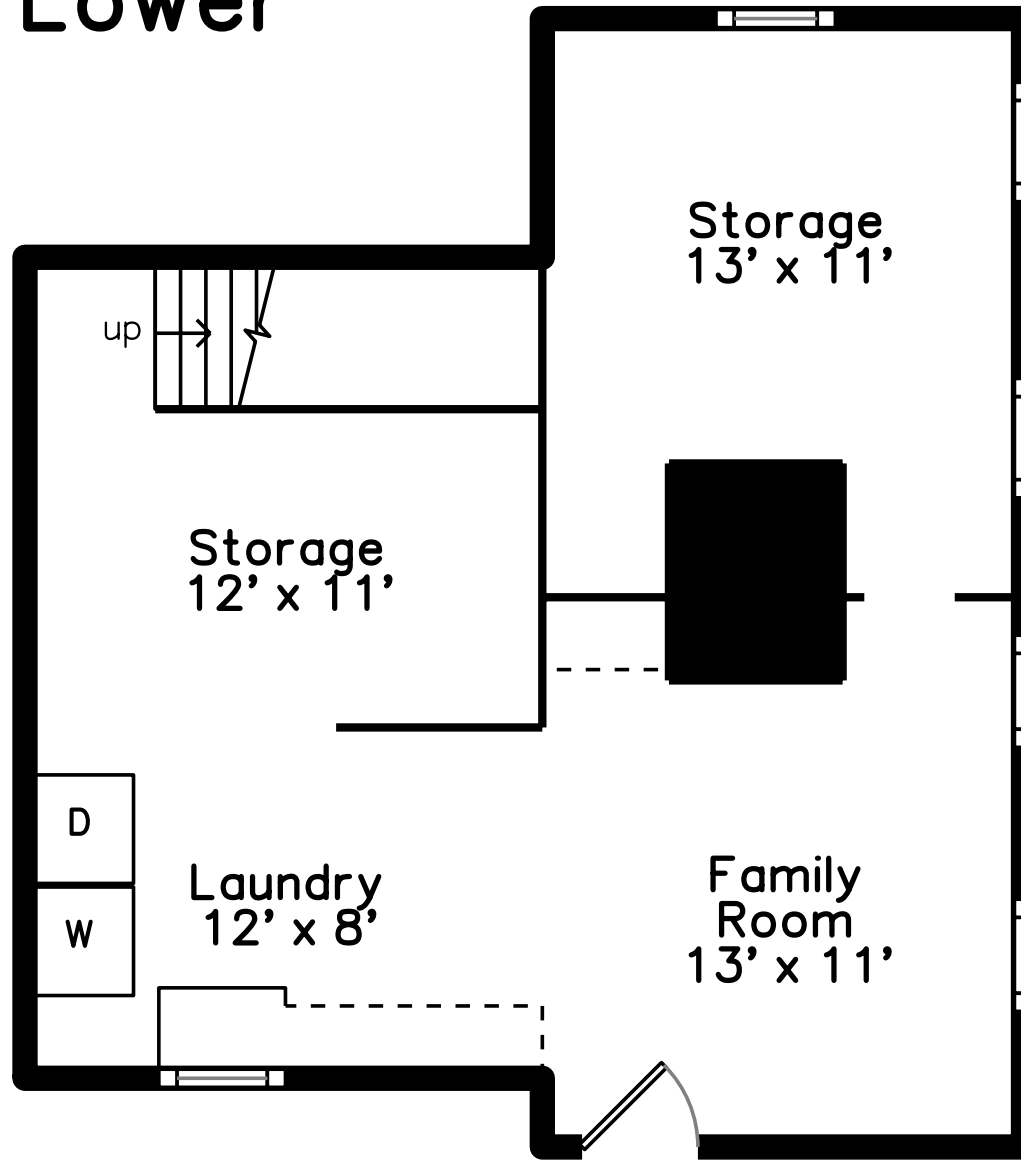

Top

Main

Upper

Lower

63 Reading Hill Ave
Melrose, MA 02176

PicturePlan by  vis-home

Measurements may not be 100% accurate.
Floor plans are provided for convenience only.
Room sizes are not used to calculate area.

Top

Upper

Main

Lower

3D View – TopDown

3D View – TopDown

3D View – TopDown

3D View – TopDown