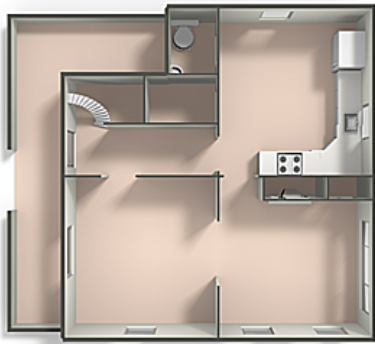

Top

Main

Upper

Lower

63 Reading Hill Ave
Melrose, MA 02176

PicturePlan by  vis-home

Measurements may not be 100% accurate.
Floor plans are provided for convenience only.
Room sizes are not used to calculate area.

Top

Upper

Main

Lower

3D View – TopDown

3D View – TopDown

3D View – TopDown

3D View – TopDown